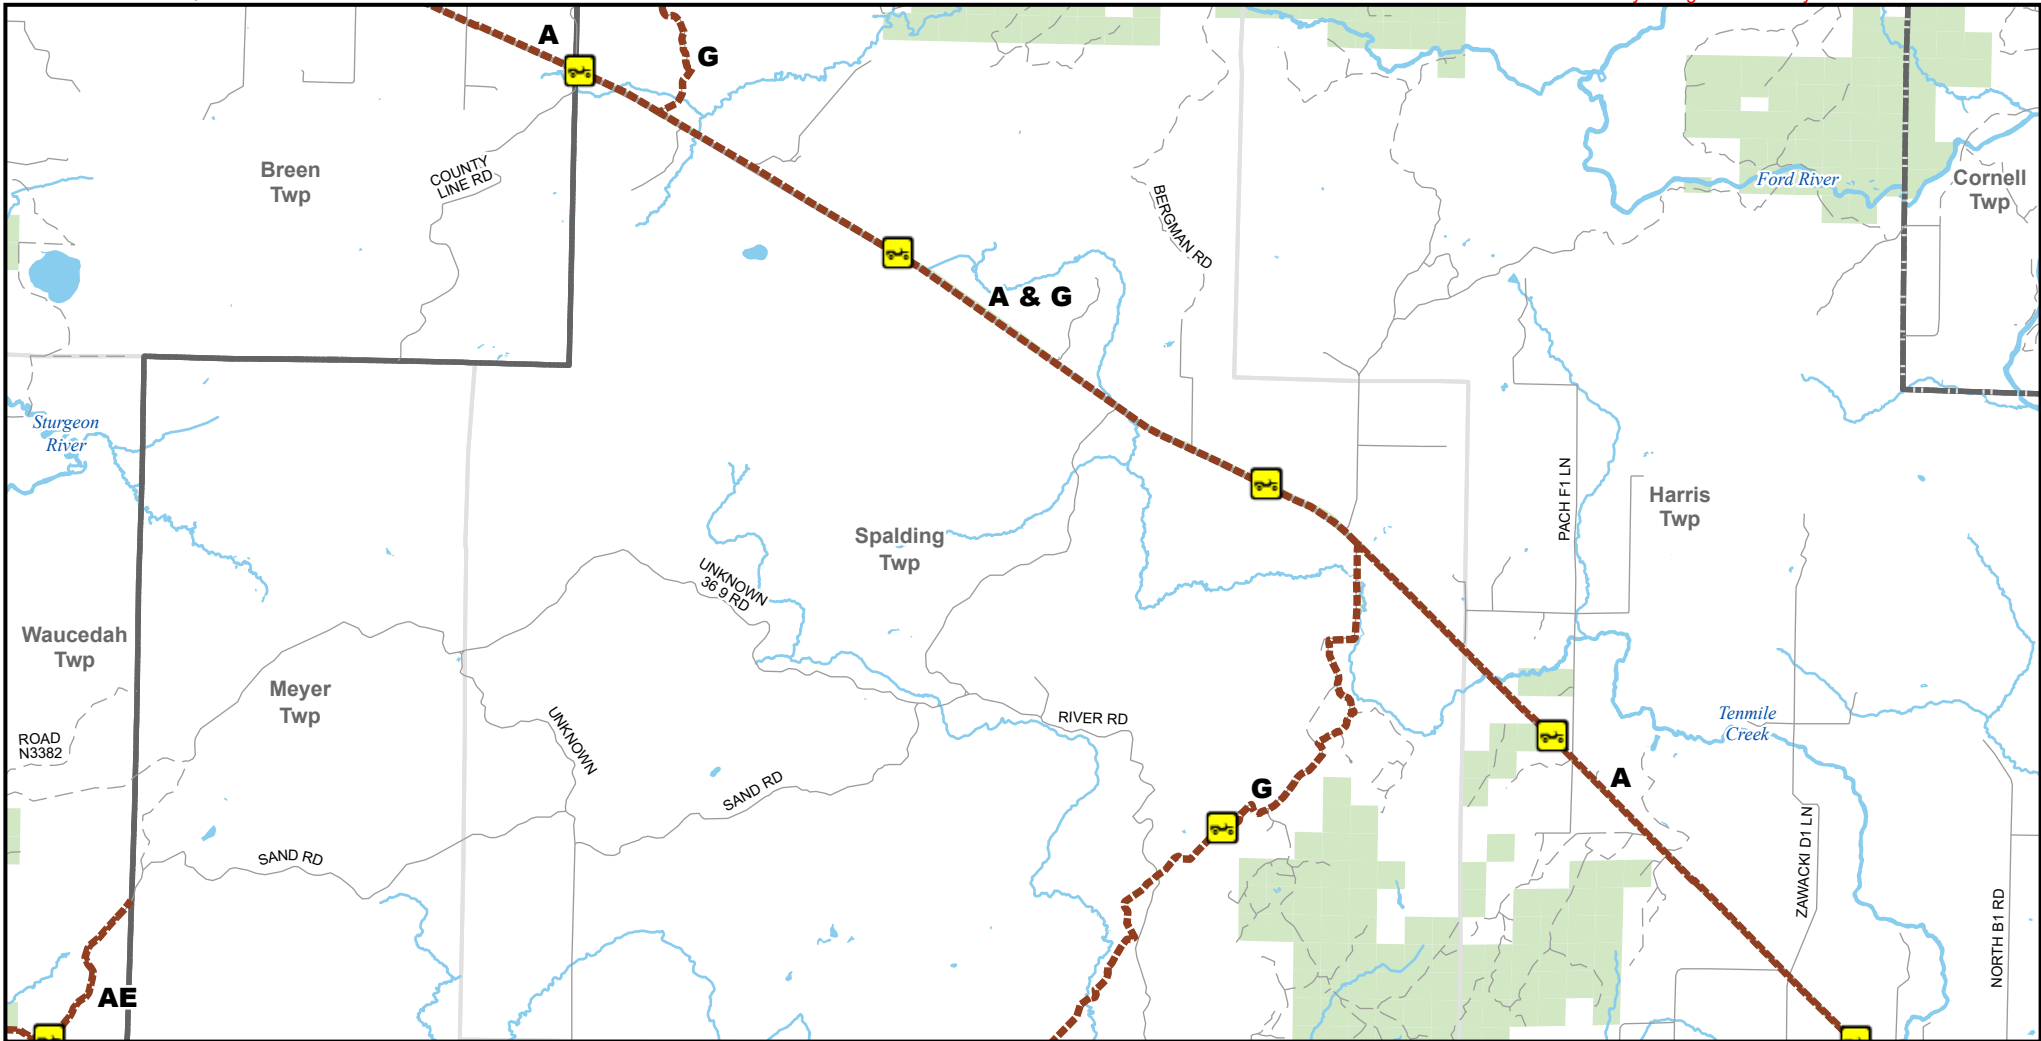

# A Route -- LaBranche, Helps

Menominee County, Michigan

Description: 70 Miles, Escanaba - Iron Mountain

Advisory: Trails and Routes have two-way traffic.  
Disclaimer: Trails shown on this map are an approximate representation of the trail system at the time of publication and may not reflect current ground conditions.  
Stay on signed trails only!

-  ORV Route
-  ORV route – ORVs of all sizes including off-road motorcycles. ORV license and trail permit required unless licensed by the Secretary of State.
-  Highway
-  Paved road
-  Gravel or dirt road
-  Lakes and rivers
-  State forest land
-  Township
-  County boundary