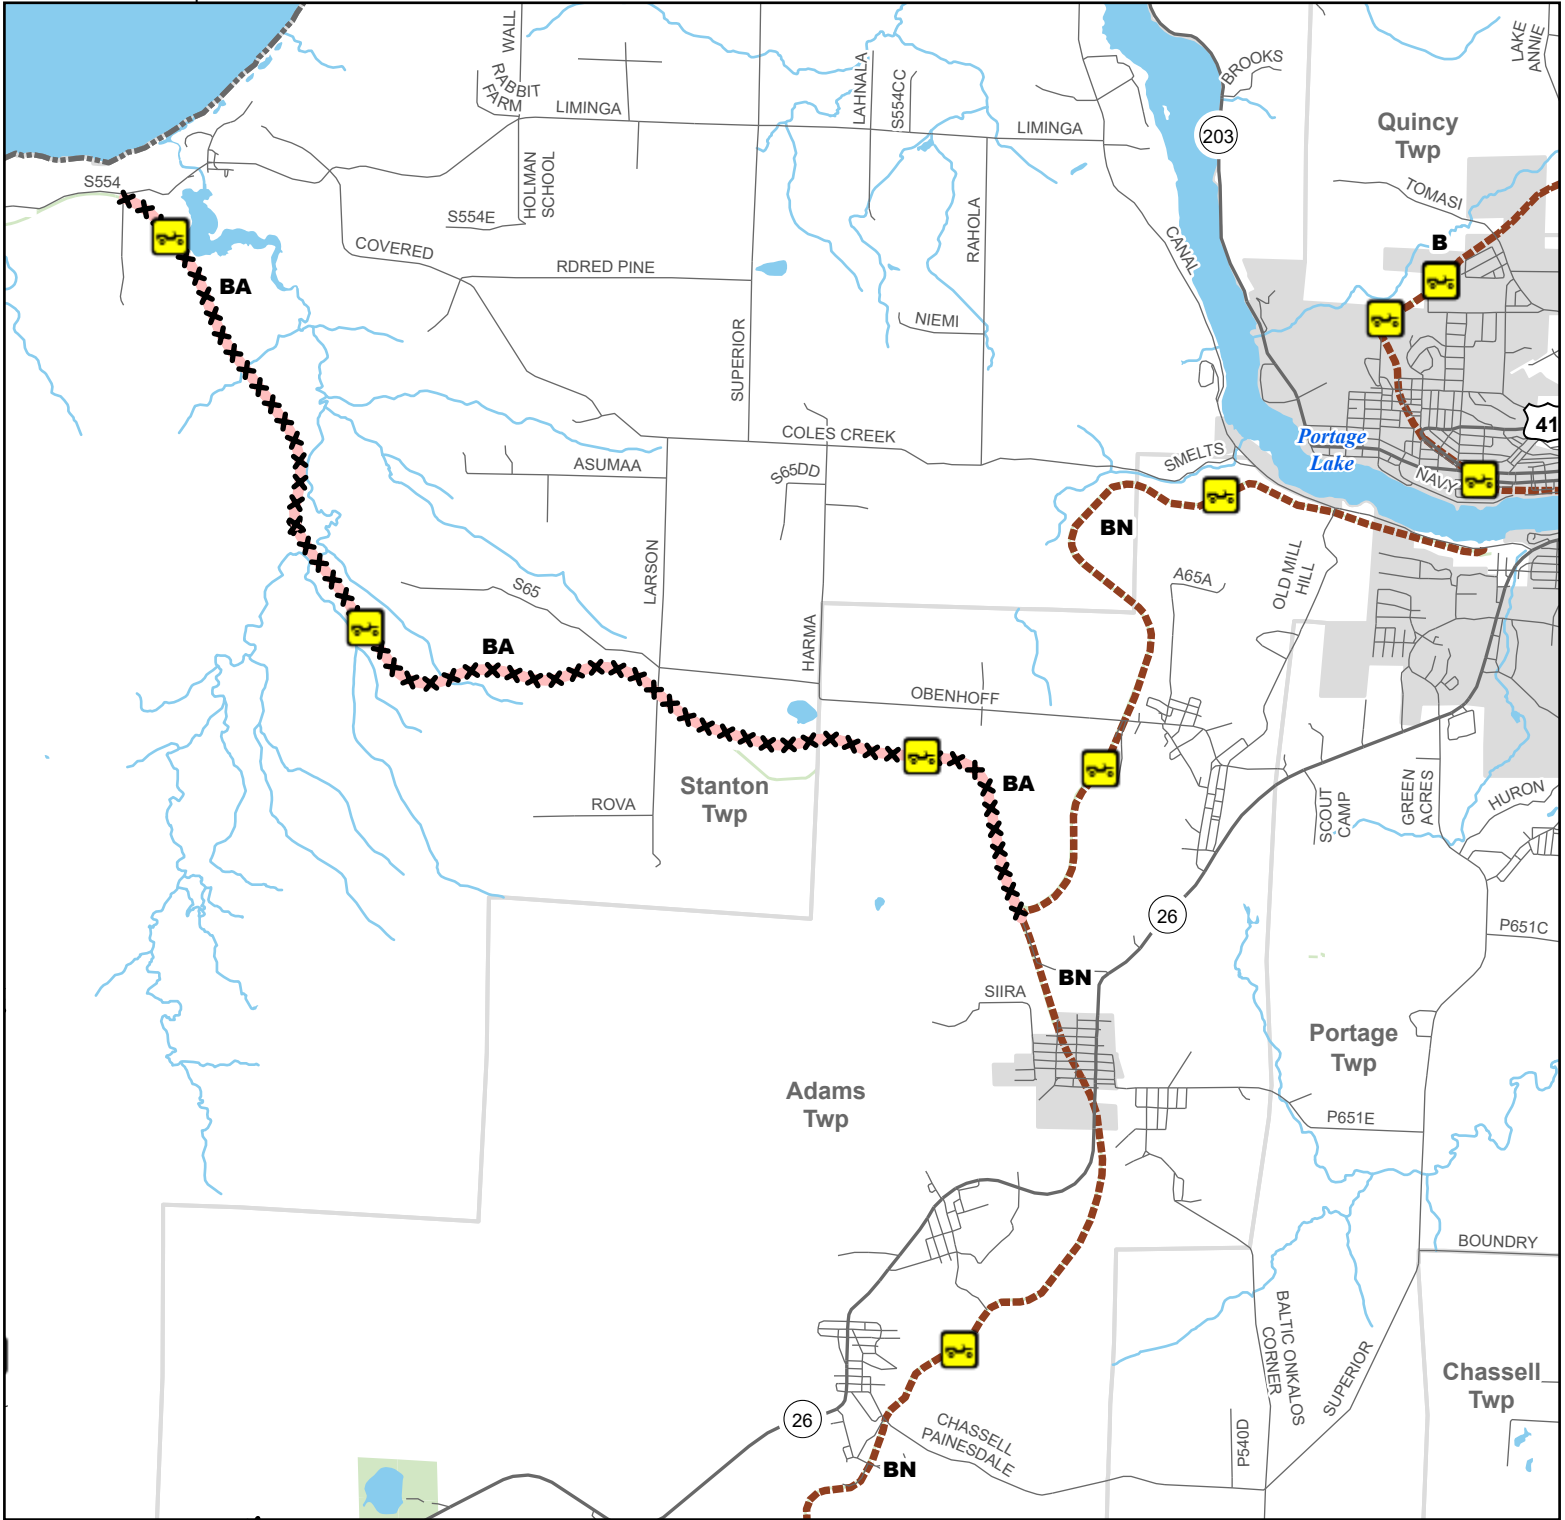

# BA Route -- Redridge, Salmon Trout, Mill Mine Junction

Houghton County, Michigan

Description: 12 Miles

Advisory: Trails and routes have two-way traffic.  
Disclaimer: Trails shown on this map are an approximate representation of the trail system at the time of publication and may not reflect current ground conditions. Stay on signed trails only!

- ORV Route  
ORV Route – ORVs of all sizes including off-road motorcycles. ORV license and trail permit required unless licensed by the Secretary of State.
- Temporarily closed trail

- Highway
- Paved road
- Lake and River
- State Forest Land
- City or Village
- Township
- County