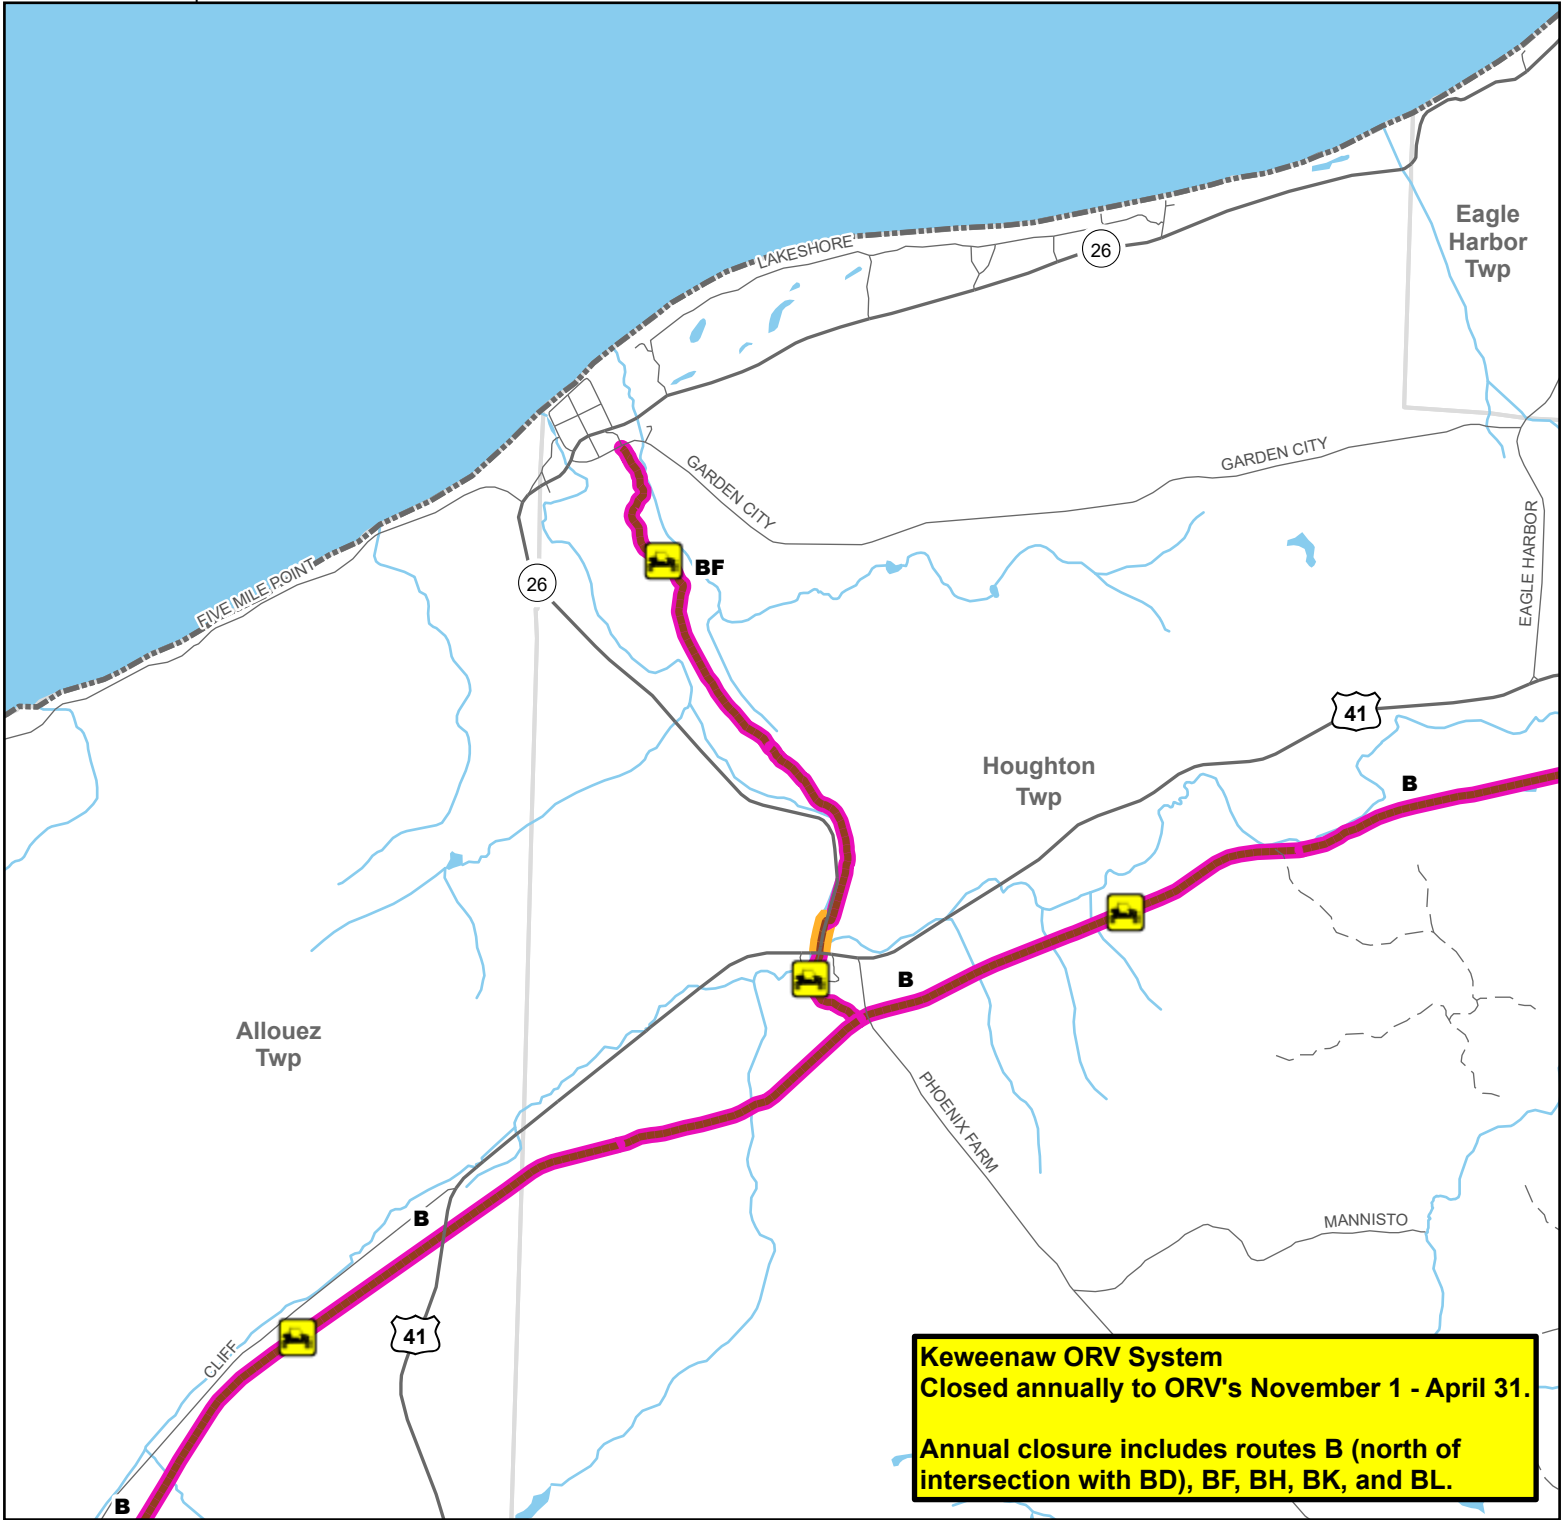

BF Route -- Eagle River, Phoenix

Keweenaw County, Michigan

Description: 3 Miles

Advisory: Trails and routes have two-way traffic.
Disclaimer: Trails shown on this map are an approximate representation of the trail system at the time of publication and may not reflect current ground conditions. Stay on signed trails only!

Keweenaw ORV System
Closed annually to ORV's November 1 - April 31.
Annual closure includes routes B (north of intersection with BD), BF, BH, BK, and BL.

- 65" Restricted ORV Route
- MDOT ROW - Seasonal Connector, Open May 1 - November 30

Restricted ORV Route - ATVs and side-by-side ORVs only between the dates of May 1st and November 1st. Off-road motorcycles are prohibited. ORV license and trail permit required.

- ORV Route - ORVs of all sizes including off-road motorcycles. ORV license and trail permit required unless licensed by the Secretary of State.
- Highway
- Paved road
- Lake and River
- Township
- County