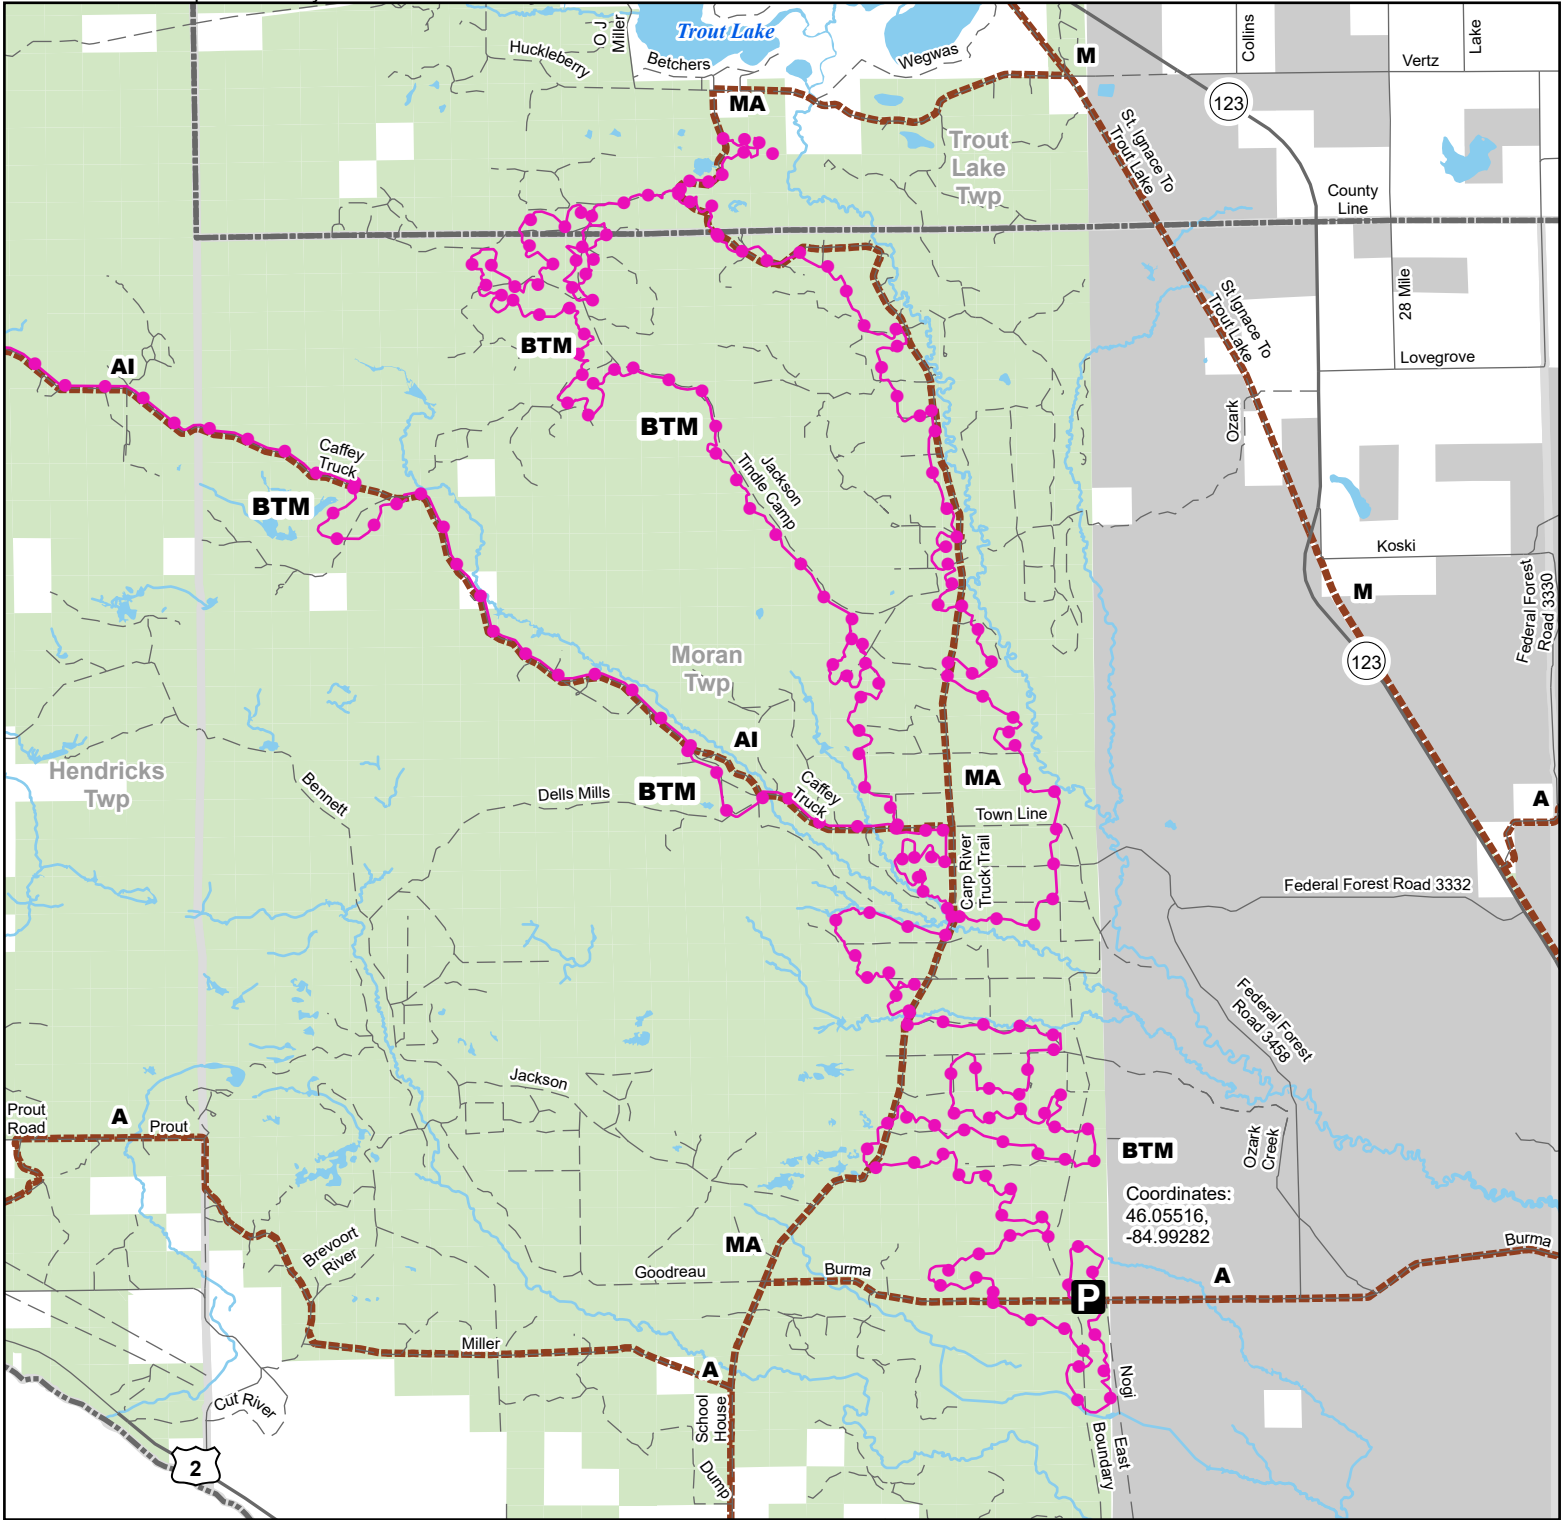

Brevort-Trout Lake Motorcycle Trail (BTM) East

Mackinac & Chippewa Counties, Michigan

Description: Motorcycle 49.5

Advisory: Trails and routes have two-way traffic.
Disclaimer: Trails shown on this map are an approximate representation of the trail system at the time of publication and may not reflect current ground conditions. Stay on signed trails only!

Coordinates:
46.05516,
-84.99282

- P** Parking Lot
- Motorcycle Trail – Motorcycles
 - Only. ORV license and trail permit required.
 - ORV Route – ORVs of all sizes including off-road motorcycles. ORV license and trail permit required unless licensed by the Secretary of State.
- Paved road
- - Gravel or dirt road
- Lake and River
- State Forest Land
- Township
- County