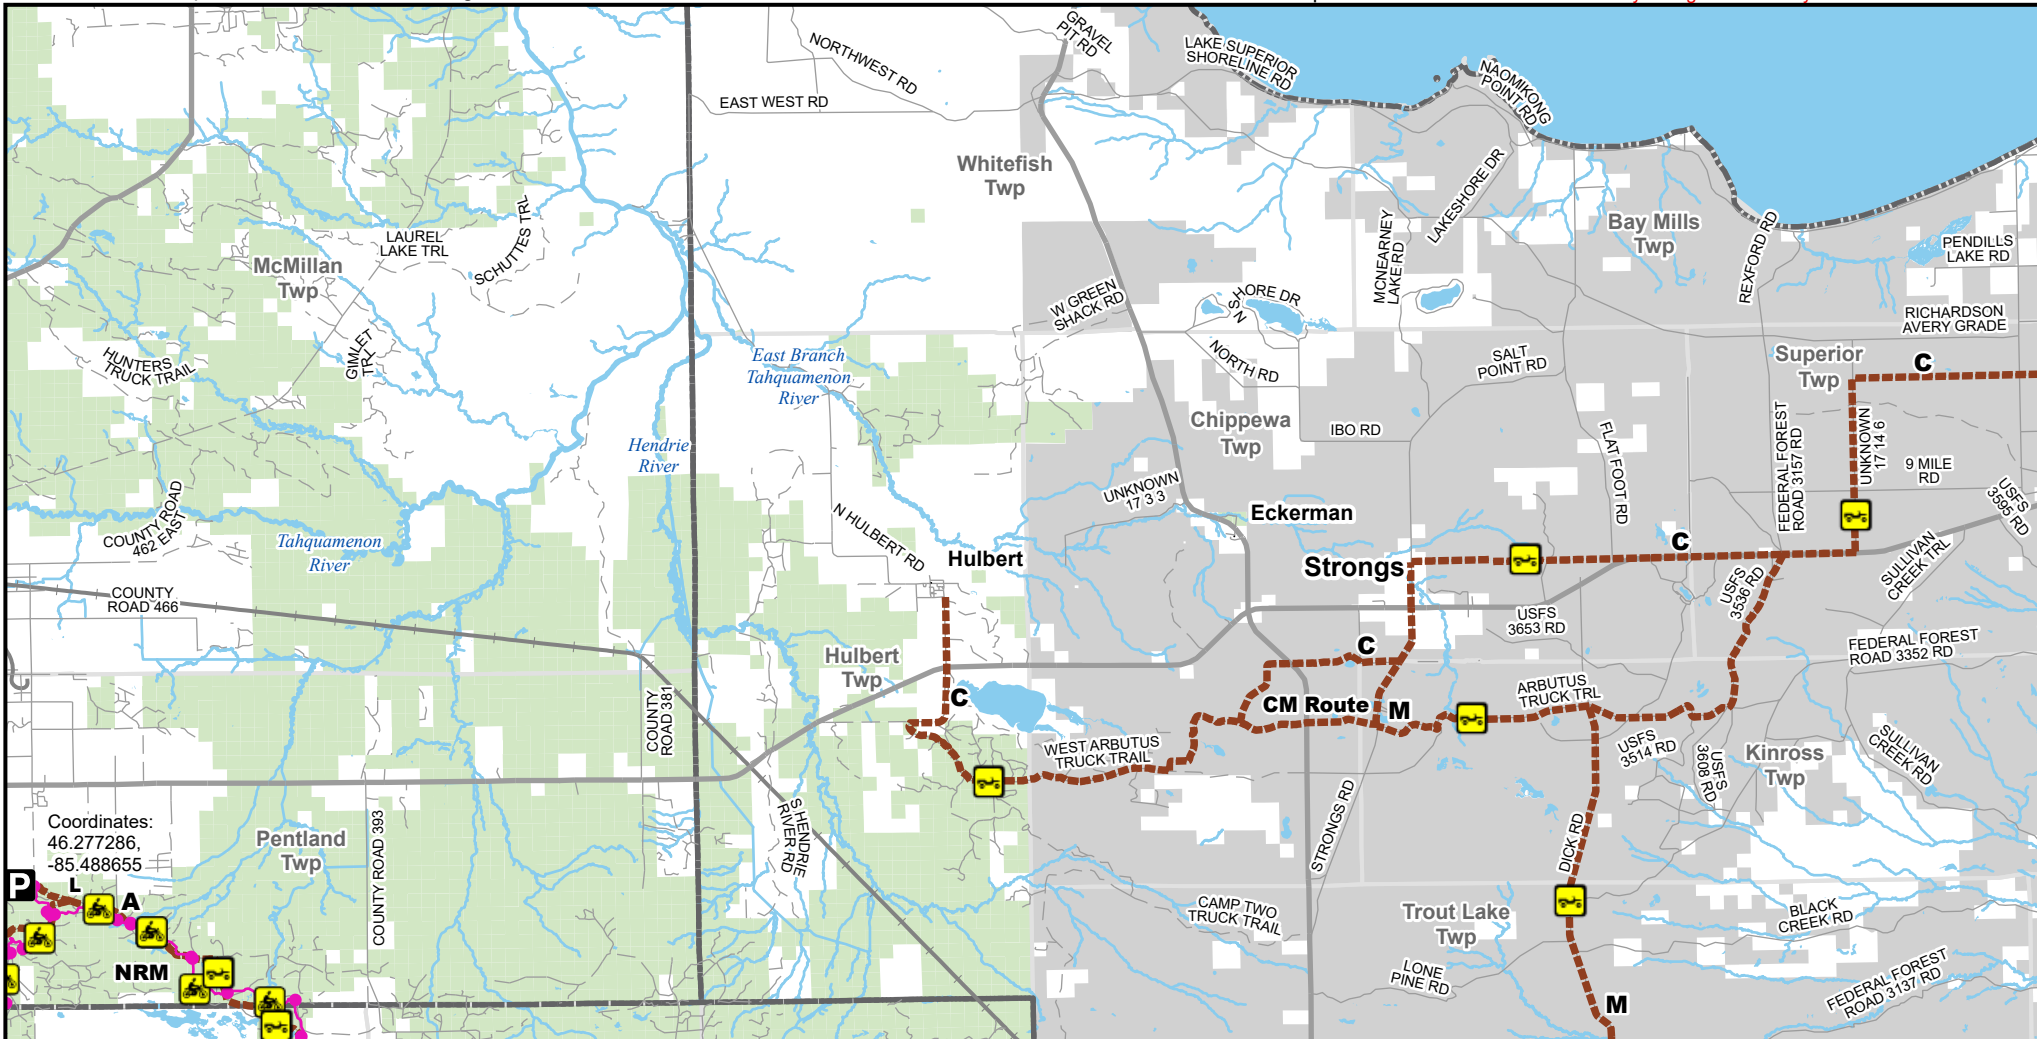

ORV Route C -- Strongs, Hulbert

Luce & Chippewa Counties, Michigan

Description: Total miles 168. Strongs - Hulbert 16 miles.

C Route Map Index: 02 of 08

Advisory: Trails and Routes have two-way traffic.
Disclaimer: Trails shown on this map are an approximate representation of the trail system at the time of publication and may not reflect current ground conditions.
Stay on signed trails only!

Coordinates:
46.277286,
-85.488655

- P** Parking lot
- Motorcycle (DNR License)
- ORV Route
- ORV route – ORVs of all sizes including off-road motorcycles. ORV license and trail permit required unless licensed by the Secretary of State.
- Motorcycle trail – Motorcycles only. ORV license and trail permit required.

- Highway
- Paved road
- Gravel or dirt road
- Lakes and rivers
- State forest land
- National forest land
- Township
- County boundary