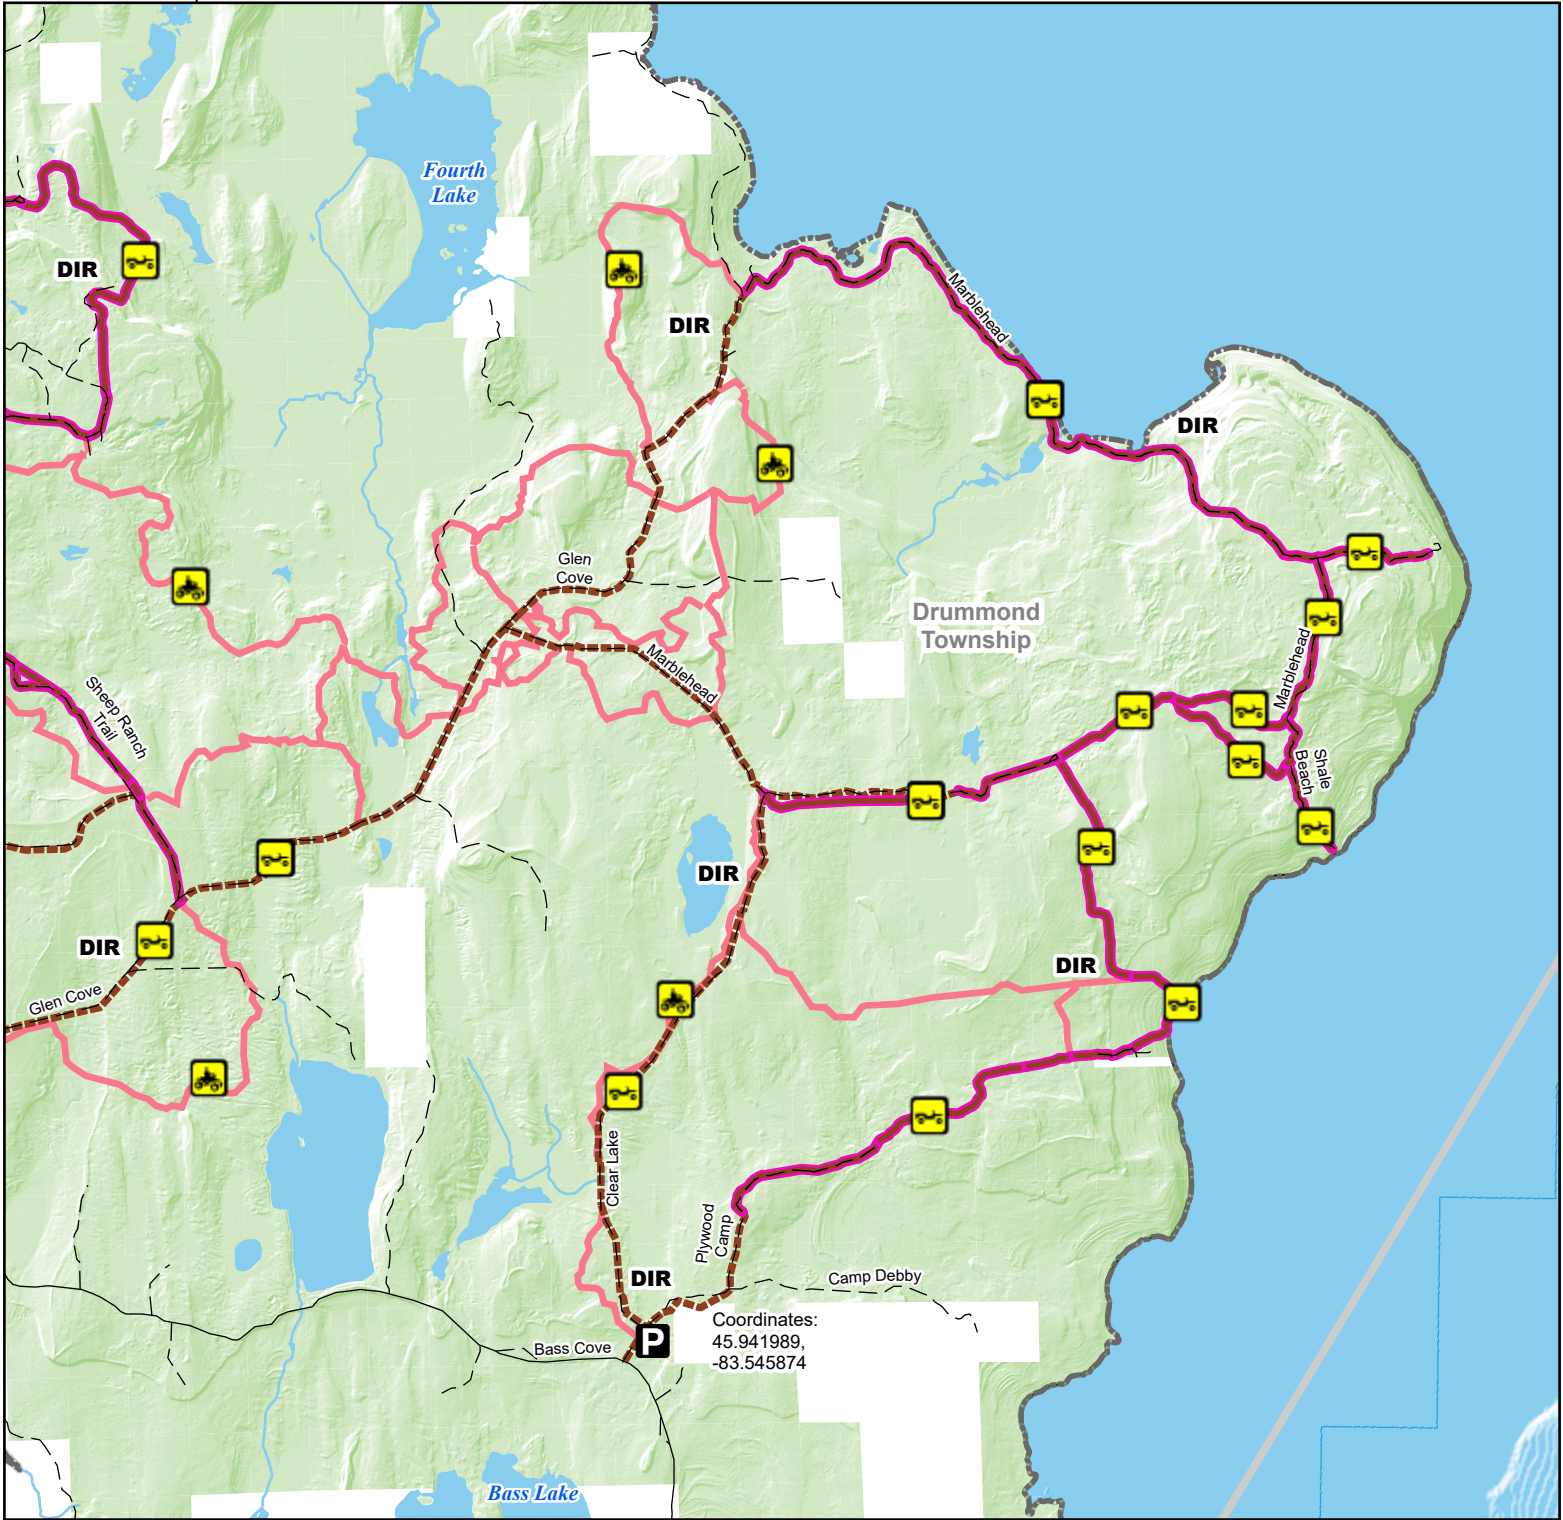

Drummond Island Route & Trail (DIR, DIT) East

Chippewa County, Michigan

Description: Route 47 Trail 35

Advisory: Trails and routes have two-way traffic.
 Disclaimer: Trails shown on this map are an approximate representation of the trail system at the time of publication and may not reflect current ground conditions. Stay on signed trails only!

Coordinates:
 45.941989,
 -83.545874

- Parking Lot
- ORV Route
- ORV Trail
- ORV Route - High clearance required

ORV Route – ORVs of all sizes including off-road motorcycles. ORV license and trail permit required unless licensed by the Secretary of State.
 ORV Trail – ORVs 50 inches in width or less including off-road motorcycles. ORV license and trail permit required.

- Paved road
- Gravel or dirt road
- Lake and River
- State Forest Land
- Township
- County