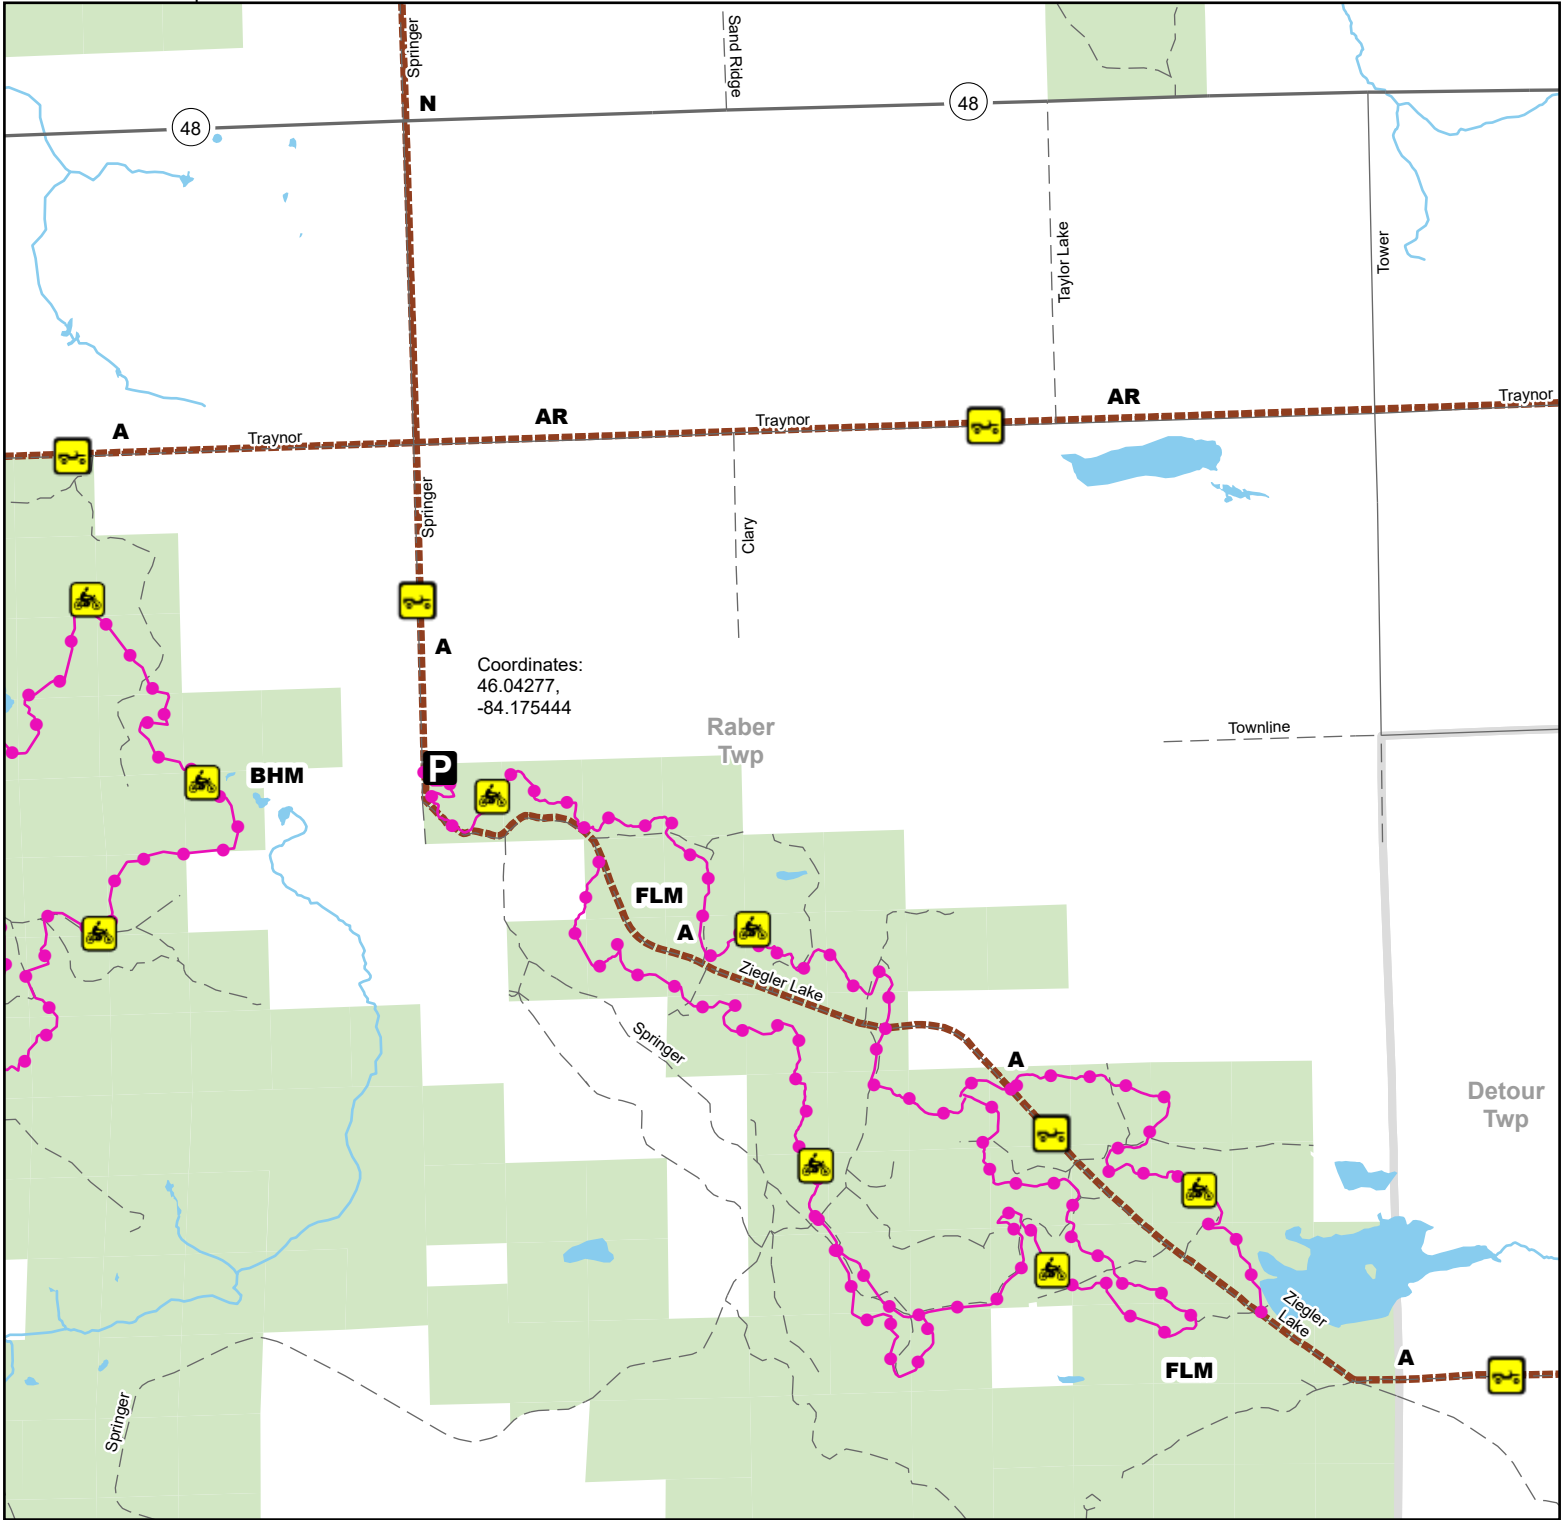

# Foreman Lake Motorcycle Trail (FLM)

## Chippewa County, Michigan

Description: 12 Miles

Advisory: Trails and routes have two-way traffic.  
Disclaimer: Trails shown on this map are an approximate representation of the trail system at the time of publication and may not reflect current ground conditions. Stay on signed trails only!

**P** Parking Lot

Motorcycle (DNR License)

ORV Route

Motorcycle Trail – Motorcycles  
Only. ORV license and trail permit required.

ORV Route – ORVs of all sizes including off-road motorcycles. ORV license and trail permit required unless licensed by the Secretary of State.

Highway

Paved road

Gravel or dirt road

Lake and River

State Forest Land

Township

County