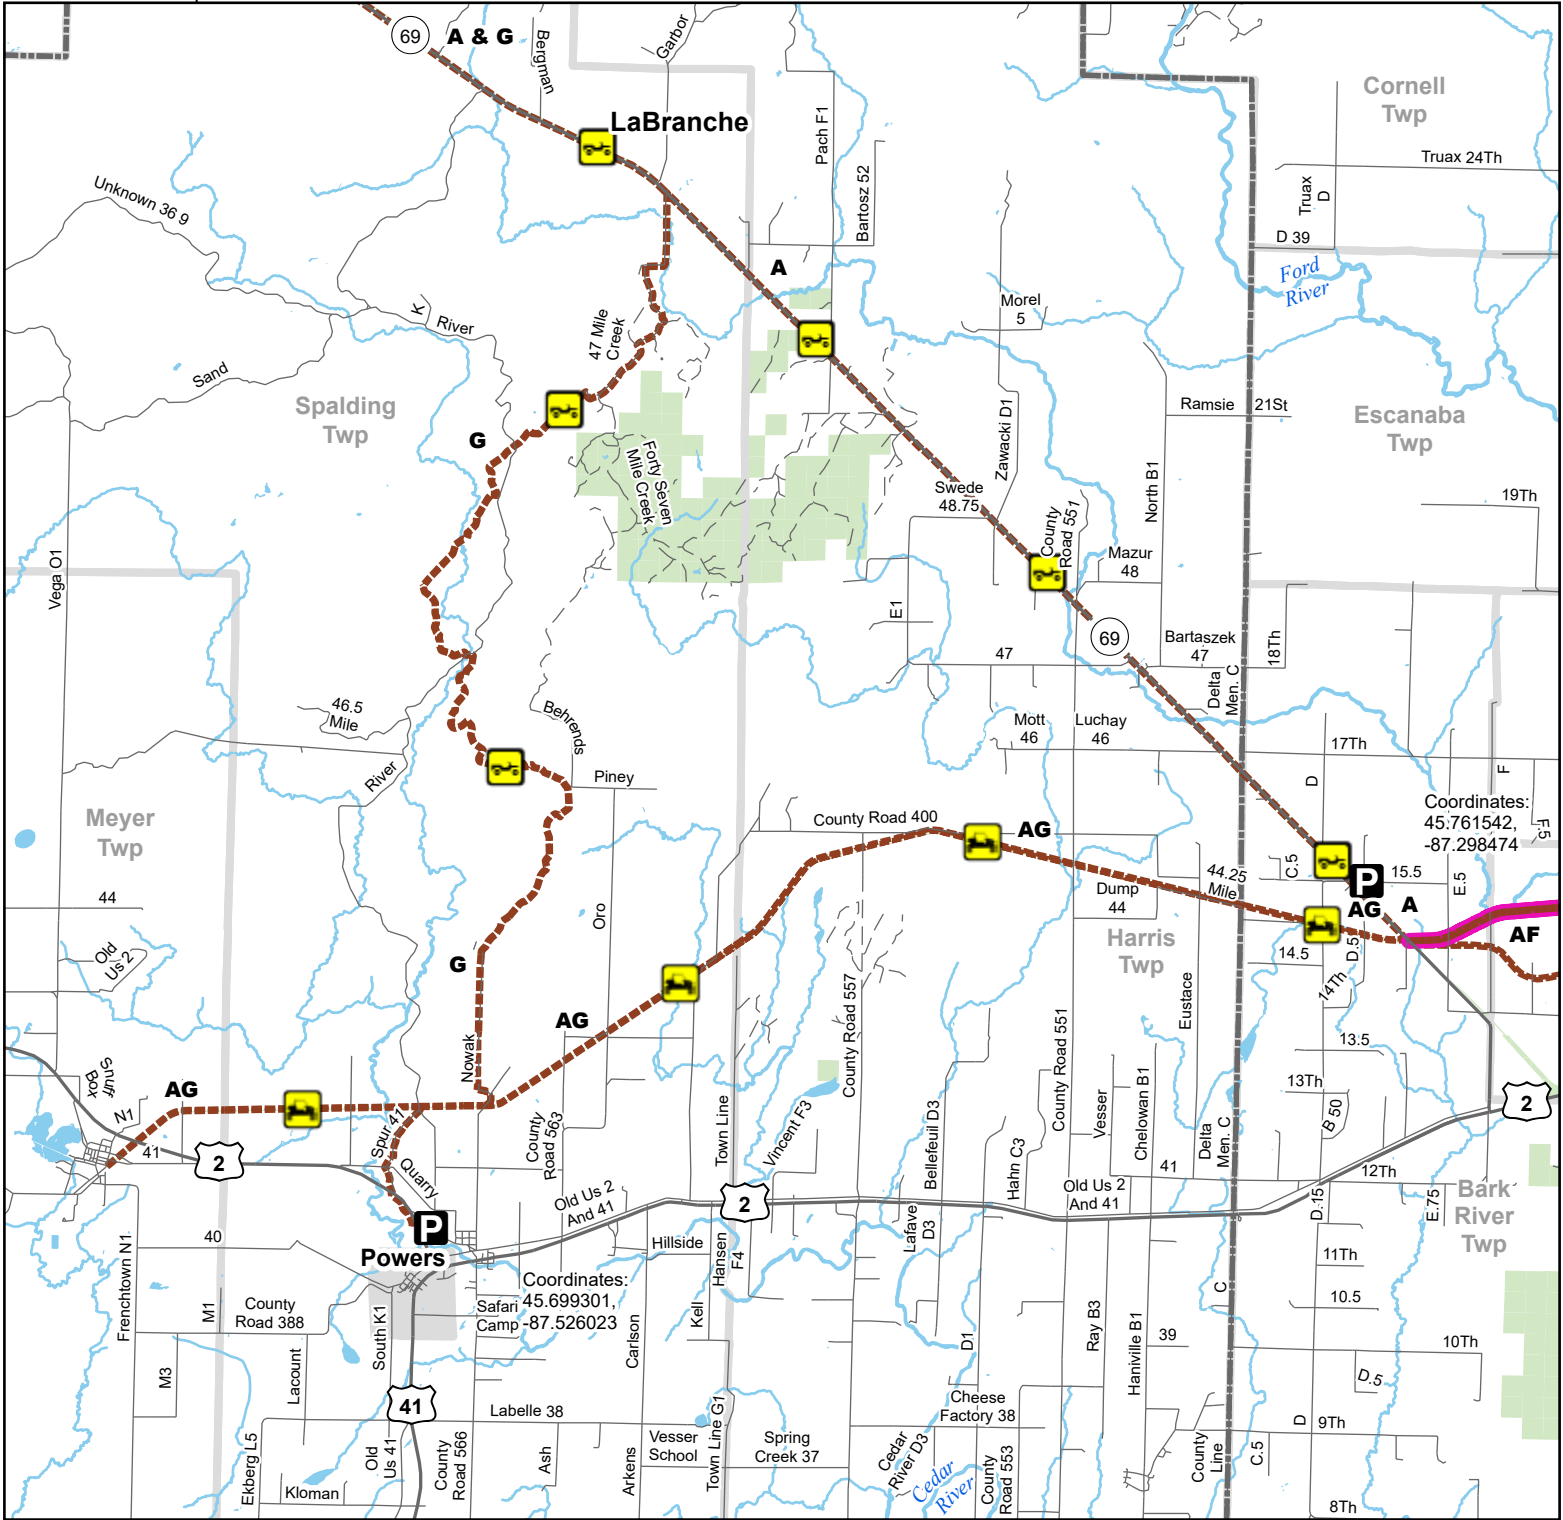

G Route South -- LaBranche, Powers

Menominee County, Michigan

Description: 65 Miles

Advisory: Trails and routes have two-way traffic.
Disclaimer: Trails shown on this map are an approximate representation of the trail system at the time of publication and may not reflect current ground conditions. Stay on signed trails only!

- Parking Lot
- ORV Route
- 65" Restricted ORV Route

Restricted ORV Route - ORV's Less than 65" in width including off-road motorcycles only. ORV license and trail permit required.

ORV Route - ORV's of all sizes including off-road motorcycles. ORV license and trail permit required unless licensed by the Secretary of State.

- Highway
- Paved road
- Gravel or dirt road
- Lake and River
- State Forest Land
- Township
- County

Updated: 03/27/2024