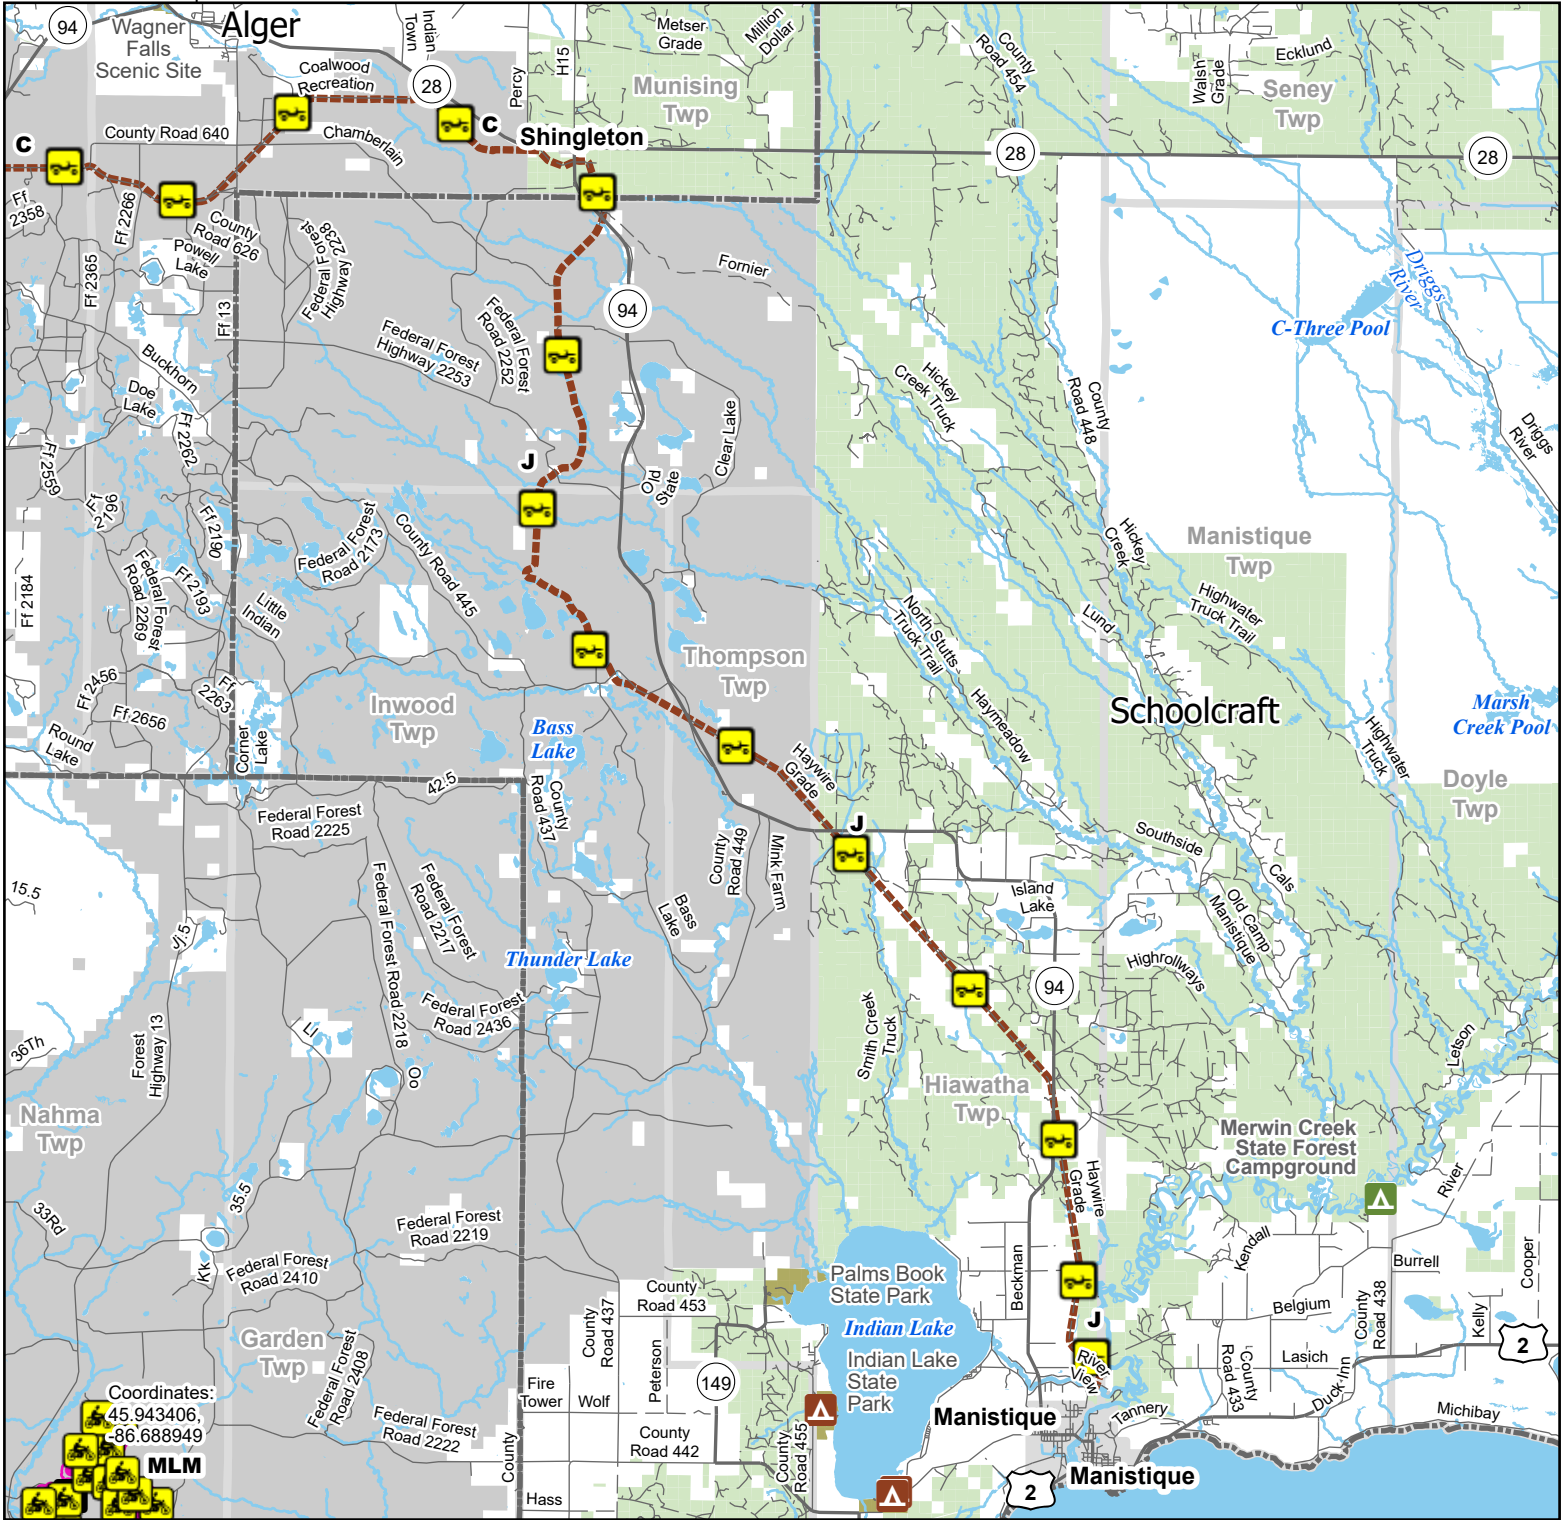

J Route -- Shingleton, Steuben, Wyman Nursery, Manistique

Schoolcraft County, Michigan

Advisory: Trails and routes have two-way traffic.
 Disclaimer: Trails shown on this map are an approximate representation of the trail system at the time of publication and may not reflect current ground conditions. Stay on signed trails only!

Description: 32 Miles

Coordinates:
 45.943406,
 -86.688949

MLM

- State Park Campground
- ORV Route
- ORV Route – ORVs of all sizes including off-road motorcycles. ORV license and trail permit required unless licensed by the Secretary of State.
- Gravel or dirt road
- Lake and River
- State Park Boundary
- State Forest Land
- City or Village
- Township
- County
- Highway
- Paved road

Updated: 03/27/2024

0.51 Miles