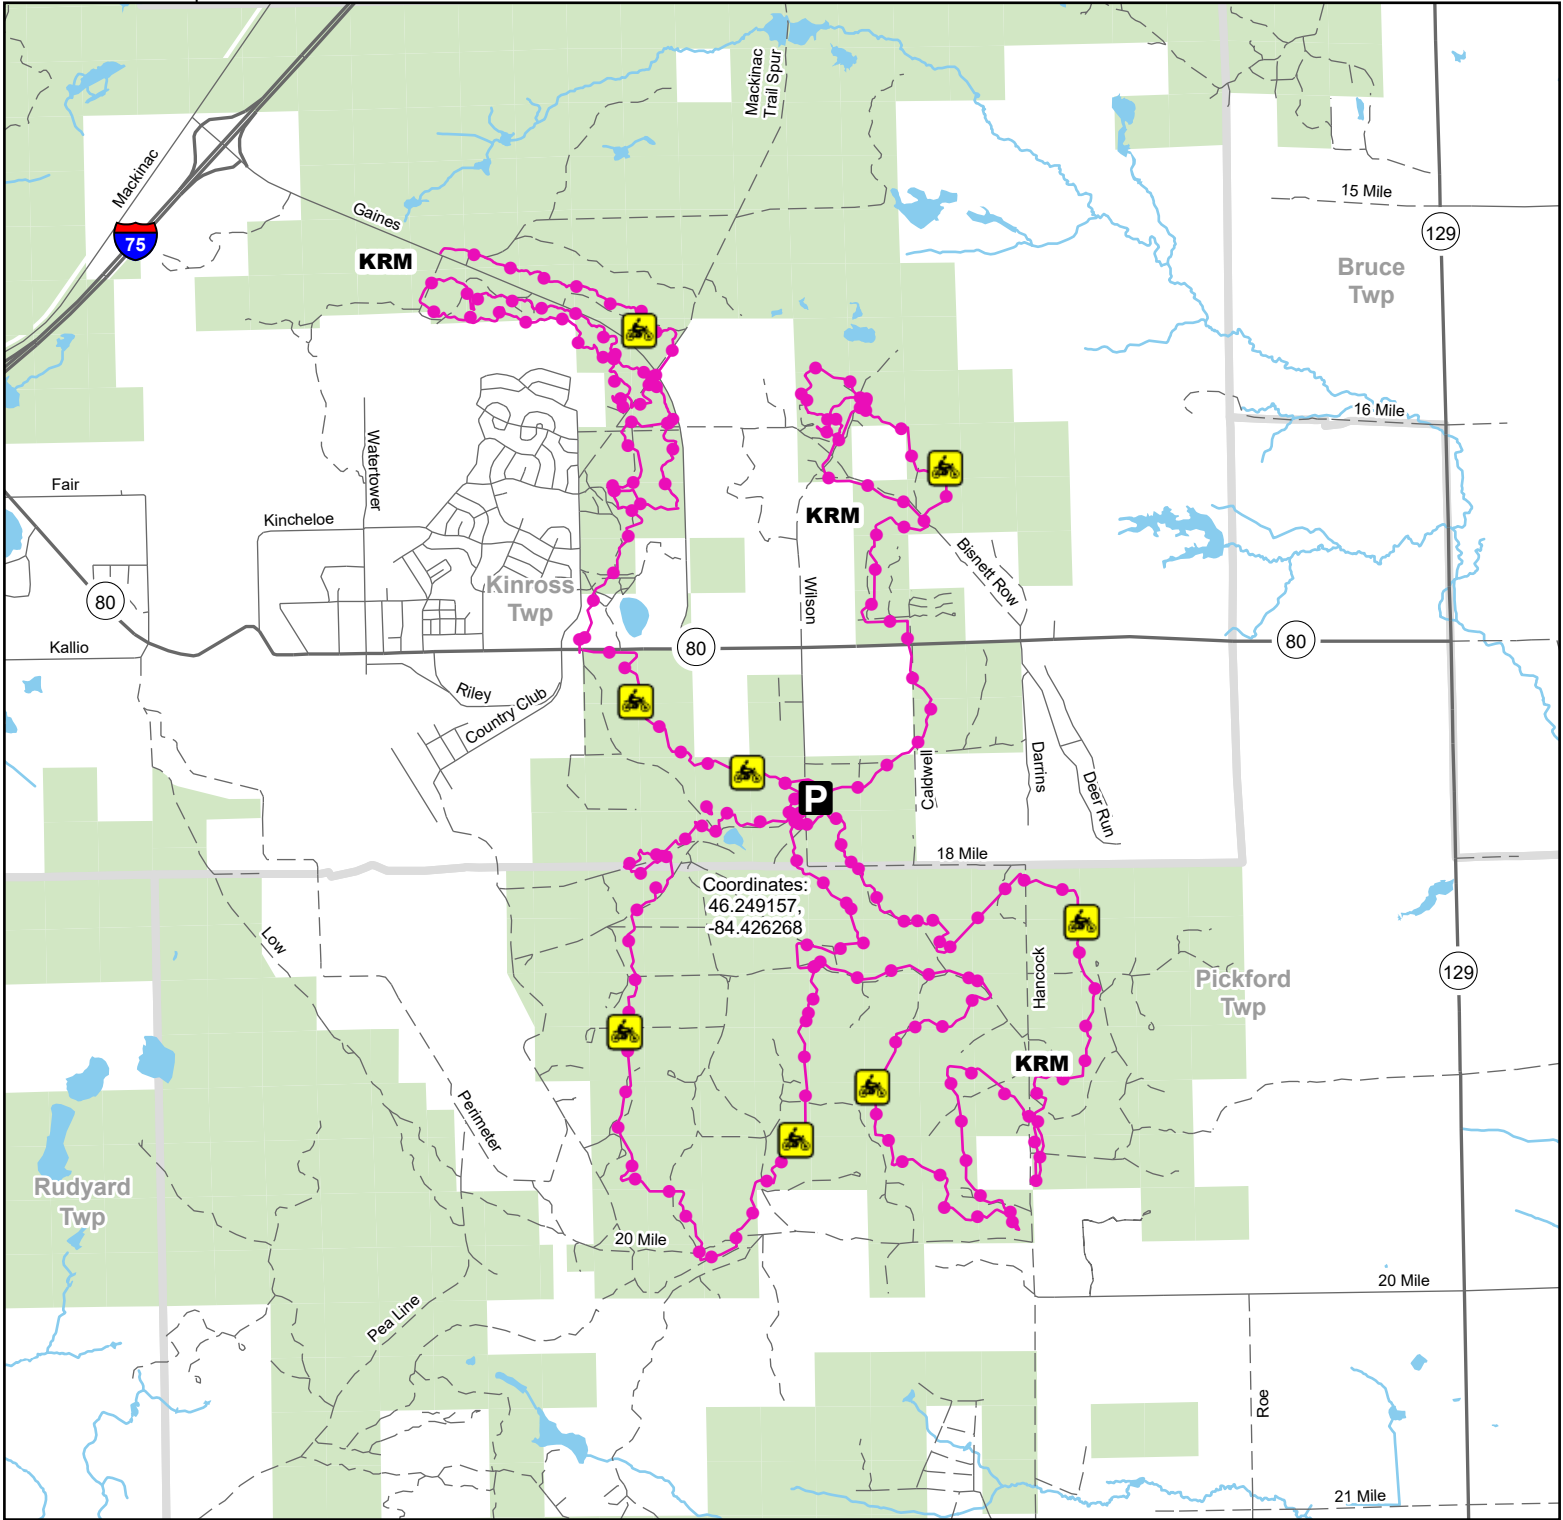

Kinross Motorcycle Trail (KRM)

Chippewa County, Michigan

Description: 31 Miles

Advisory: Trails and routes have two-way traffic.
Disclaimer: Trails shown on this map are an approximate representation of the trail system at the time of publication and may not reflect current ground conditions. Stay on signed trails only!

Coordinates:
46.249157,
-84.426268

- Parking Lot
- Motorcycle (DNR License)
- Motorcycle Trail – Motorcycles Only. ORV license and trail permit required.
- Highway
- Paved road
- Gravel or dirt road
- Lake and River
- State Forest Land
- Township
- County