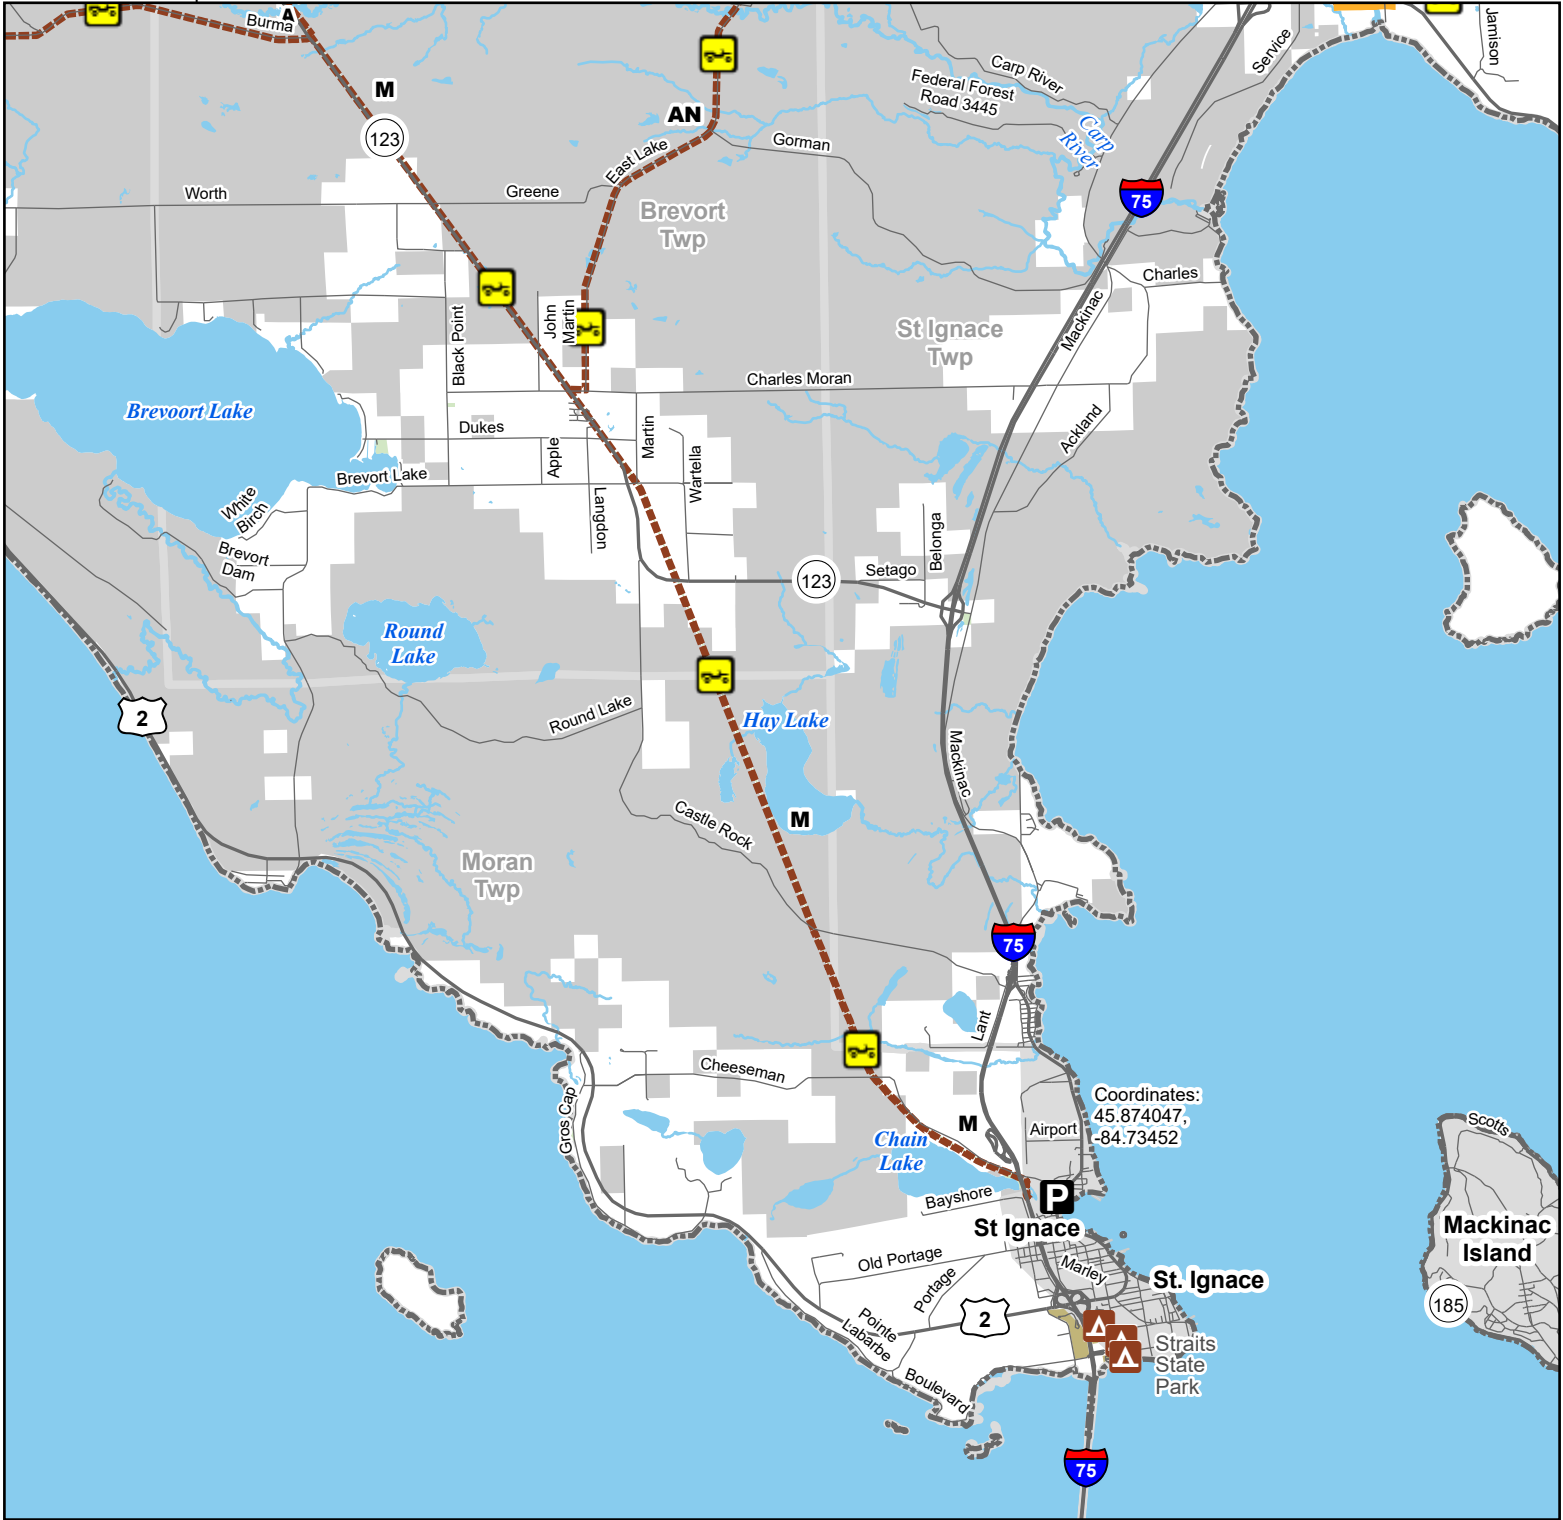

# M Route South -- Brevort & Moran Townships, St. Ignace

## Mackinac County, Michigan

Advisory: Trails and routes have two-way traffic.  
 Disclaimer: Trails shown on this map are an approximate representation of the trail system at the time of publication and may not reflect current ground conditions. Stay on signed trails only!

Description: 28 Miles

Coordinates:  
 45.874047,  
 -84.73452

- State Park Campground
- Parking Lot
- ORV Route

- ORV Route – ORVs of all sizes including off-road motorcycles. ORV license and trail permit required unless licensed by the Secretary of State.
- Gravel or dirt road
- Lake and River
- State Park Boundary
- State Forest Land
- City or Village
- Township
- County
- Highway
- Paved road

- Gravel or dirt road
- Lake and River
- State Park Boundary
- State Forest Land
- City or Village
- Township
- County
- Highway
- Paved road