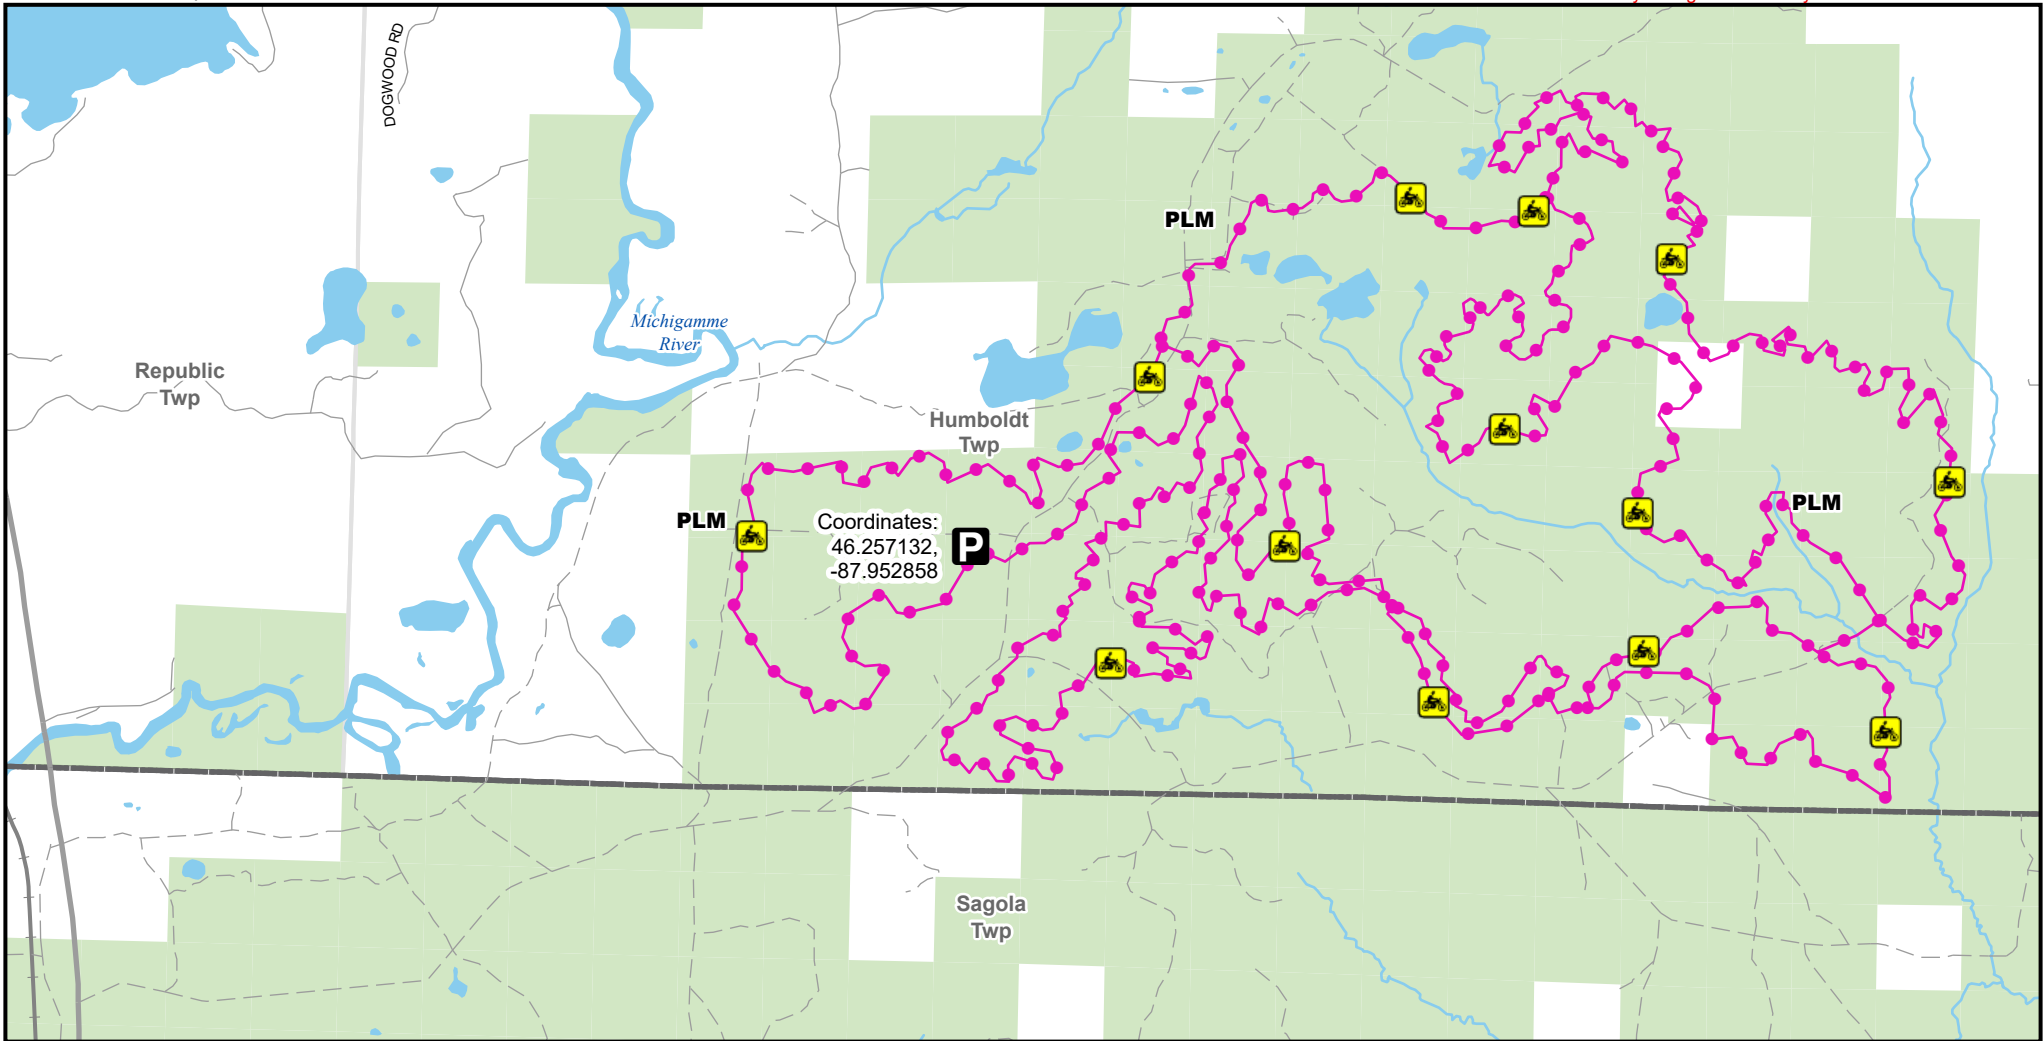

Porterfield Lake Motorcycle Trail (PLM)

Marquette County, Michigan

Description: 30.5 Miles

Advisory: Trails and Routes have two-way traffic.
Disclaimer: Trails shown on this map are an approximate representation of the trail system at the time of publication and may not reflect current ground conditions.
Stay on signed trails only!

- Parking lot
- Motorcycle (DNR License)
- Motorcycle trail – Motorcycles only. ORV license and trail permit required.
- Highway
- Paved road
- Gravel or dirt road
- Lakes and rivers
- State forest land
- Township
- County boundary