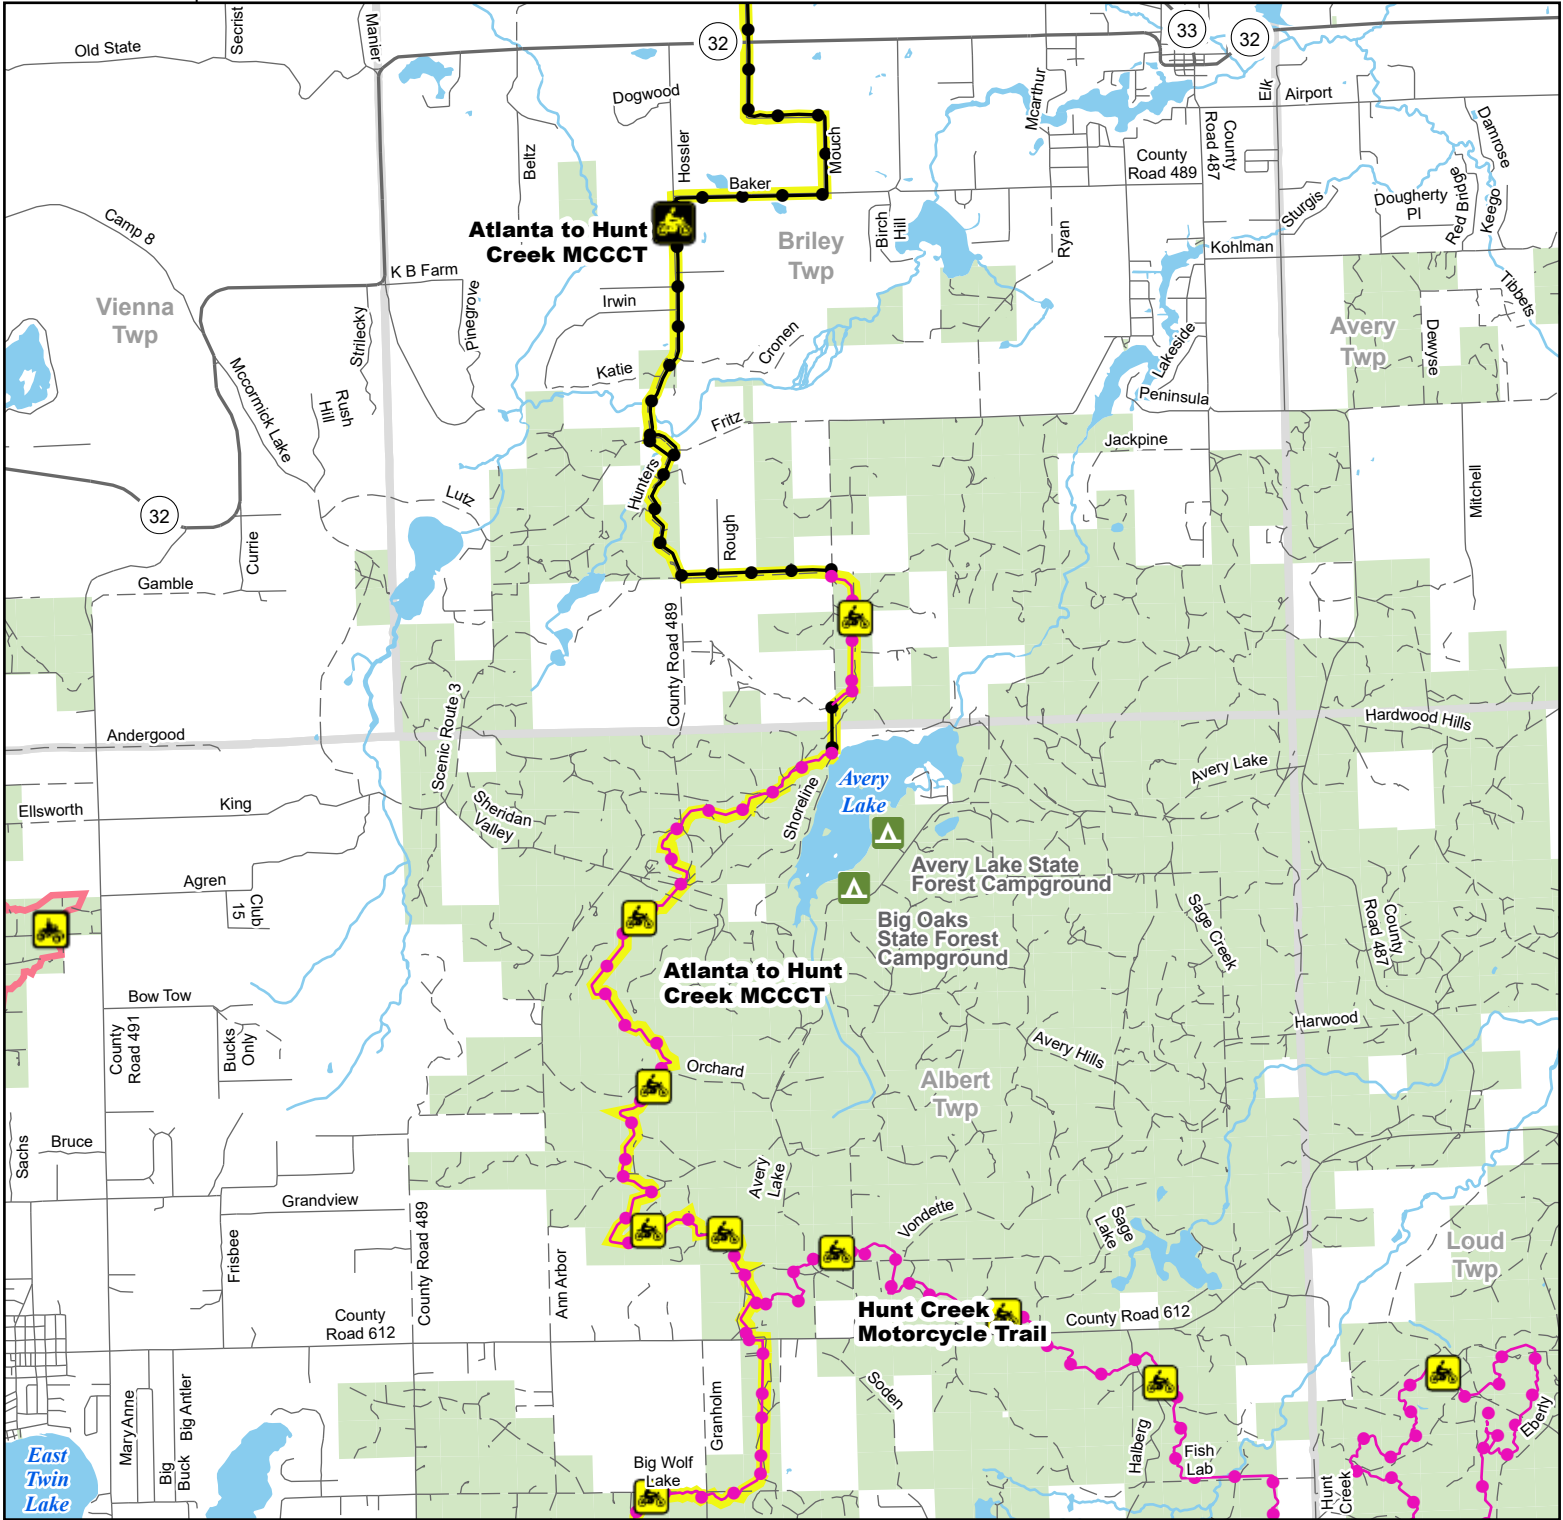

# Atlanta to Hunt Creek Motorcycle MCCCT South

## Montmorency County, Michigan

Advisory: Trails and routes have two-way traffic.  
Disclaimer: Trails shown on this map are an approximate representation of the trail system at the time of publication and may not reflect current ground conditions. Stay on signed trails only!

Description:

- State Forest Campground
- Motorcycle (DNR License)
- Motorcycle (SOS License)
- Motorcycle Trail - Secretary of State license required.
- Motorcycle Trail - Motorcycles Only. ORV license and trail permit required.
- Michigan Cross Country Cycle Trail (MCCCT)
- Highway
- Paved road
- Gravel or dirt road
- Lake and River
- State Forest Land
- Township