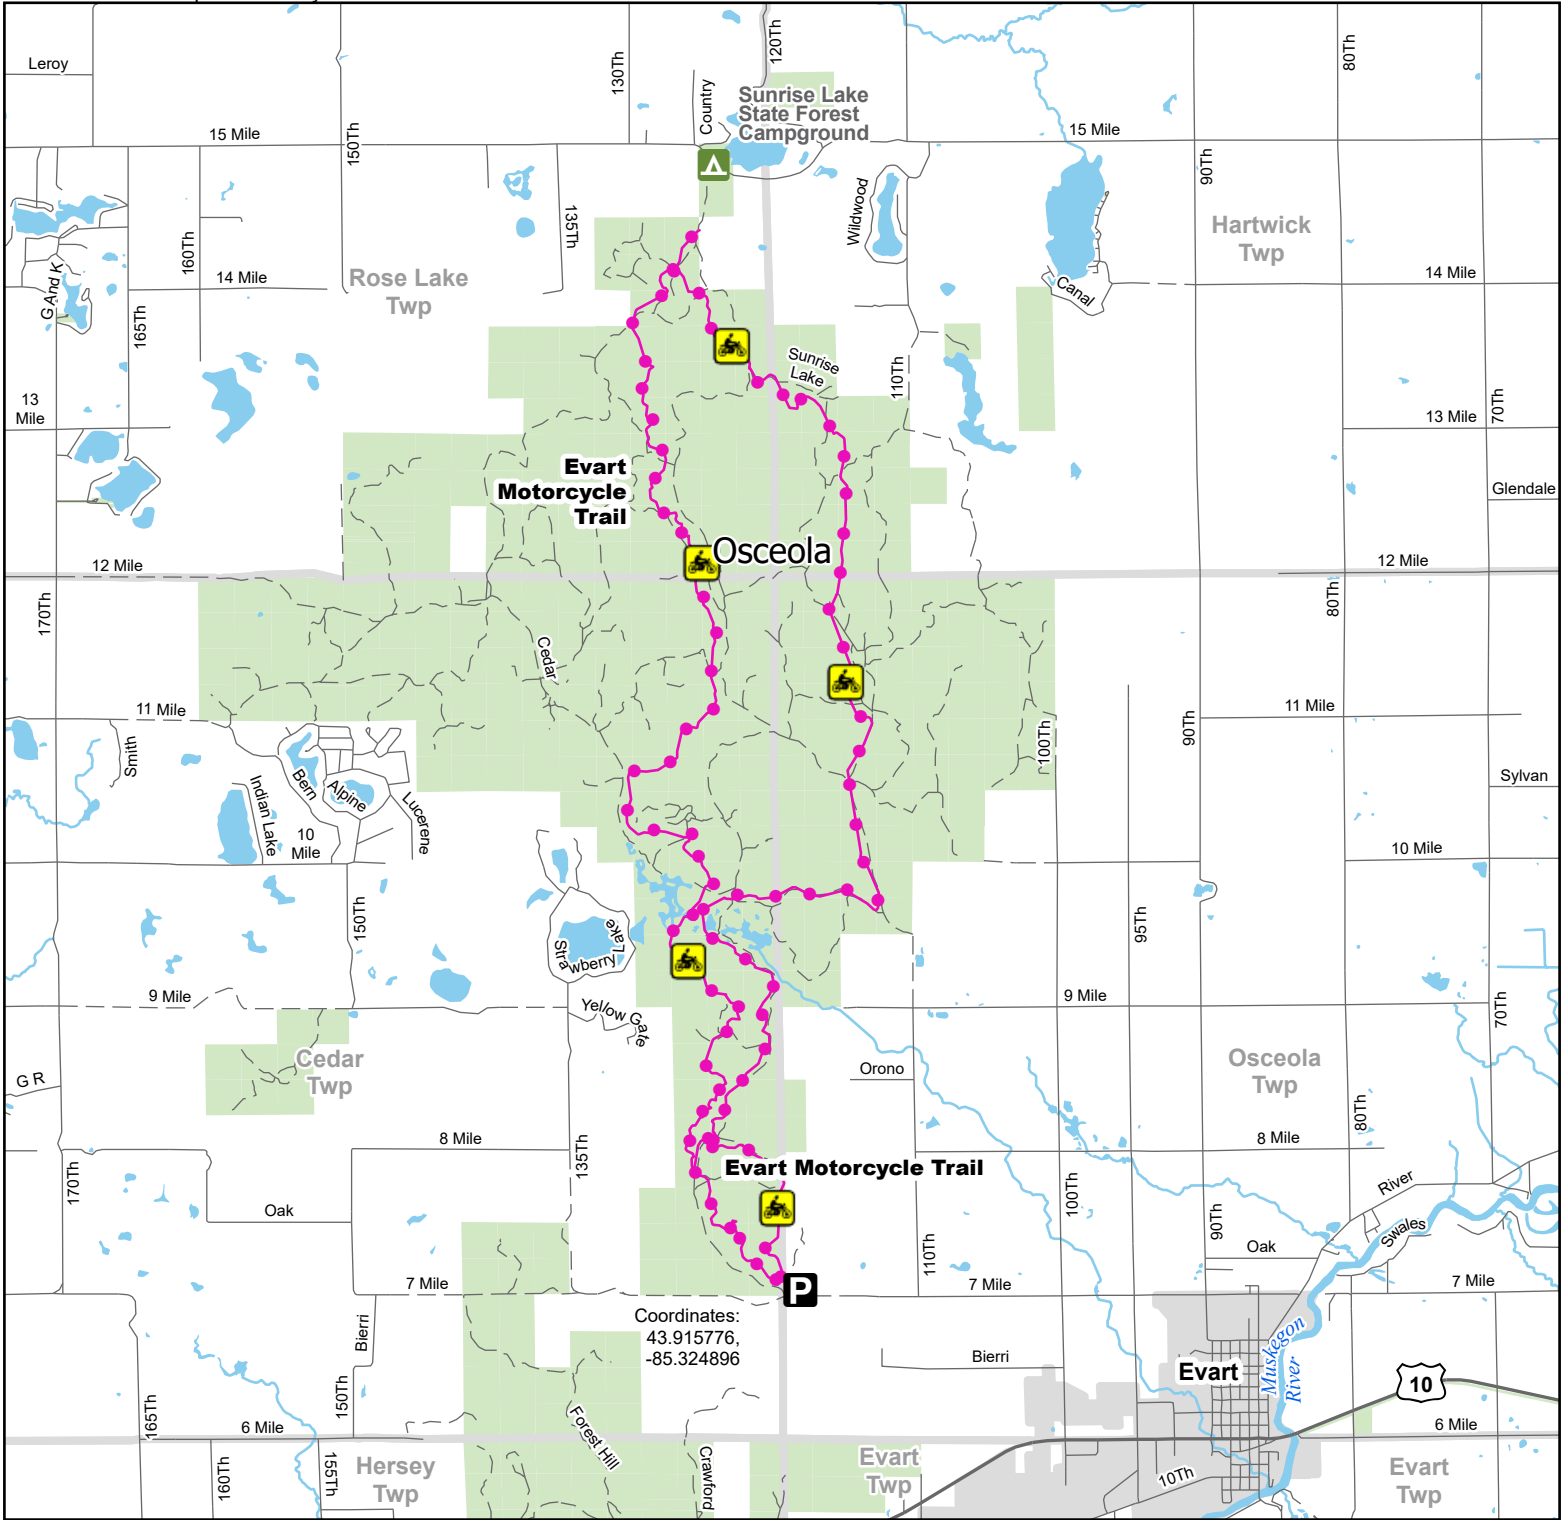

Evert Motorcycle Trail

Osceola County, Michigan

Description: Motorcycle trail 22 miles.

Advisory: Trails and routes have two-way traffic.
 Disclaimer: Trails shown on this map are an approximate representation of the trail system at the time of publication and may not reflect current ground conditions. Stay on signed trails only!

Coordinates:
 43.915776,
 -85.324896

- State Forest Campground
- Parking Lot
- Motorcycle (DNR License)
- Motorcycle Trail – Motorcycles Only. ORV license and trail permit required.
- Highway
- Paved road
- Gravel or dirt road
- Lake and River
- State Forest Land
- City or Village
- Township

Updated: 03/27/2024