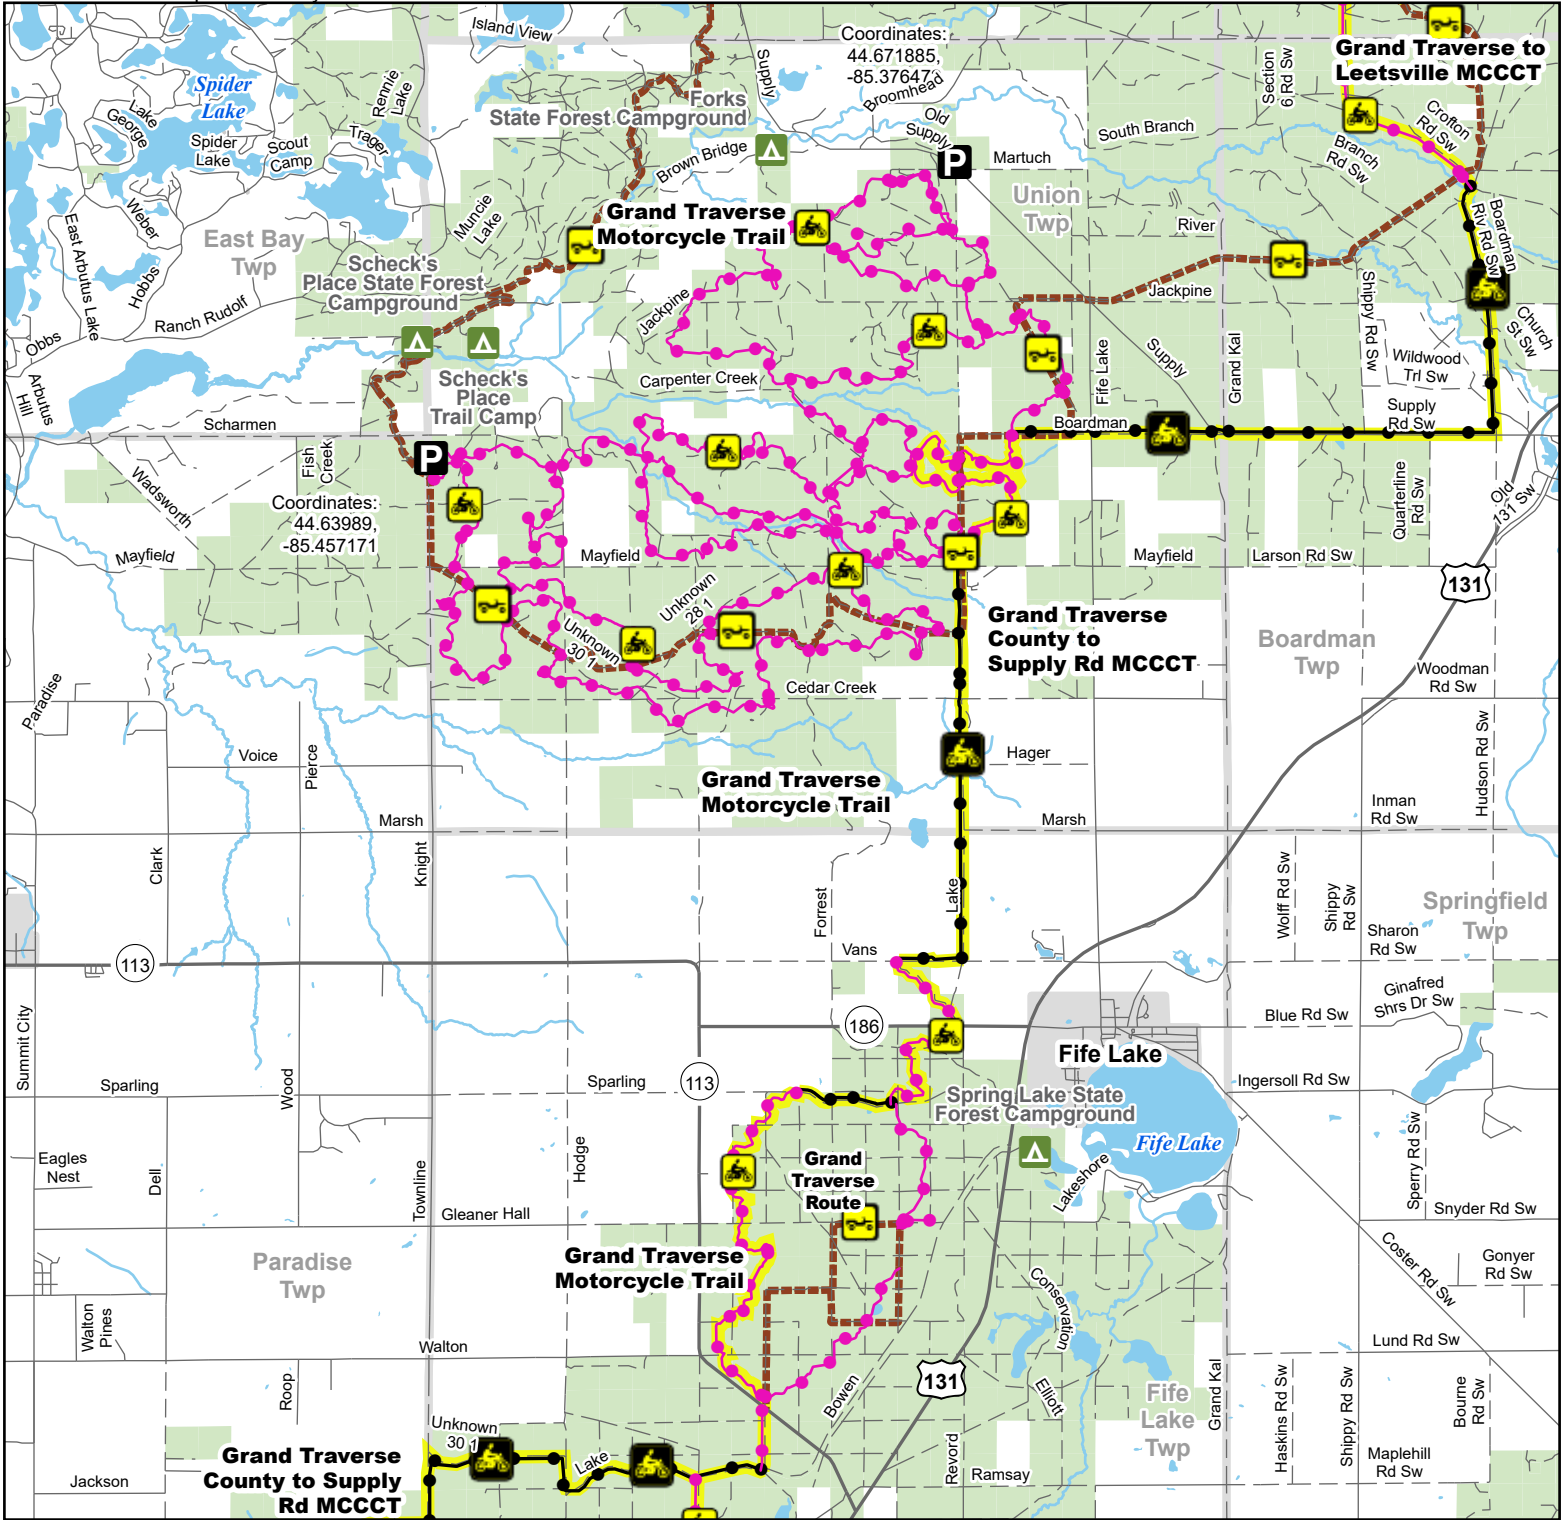

Grand Traverse Motorcycle Trail

Grand Traverse County, Michigan

Description: Motorcycle trail 63 miles.

Advisory: Trails and routes have two-way traffic.
 Disclaimer: Trails shown on this map are an approximate representation of the trail system at the time of publication and may not reflect current ground conditions. Stay on signed trails only!

- State Forest Campground
- Parking Lot
- Motorcycle (DNR License)
- Motorcycle (SOS License)
- ORV Route
- Motorcycle Trail - Secretary of State license required.
- Motorcycle Trail - Motorcycles Only. ORV license and trail permit required.
- ORV Route - ORVs of all sizes including off-road motorcycles. ORV license and trail permit required unless licensed by the Secretary of State.
- Michigan Cross Country Cycle Trail (MCCCT)
- Highway
- Paved road
- Gravel or dirt road
- Lake and River
- State Forest Land
- Township