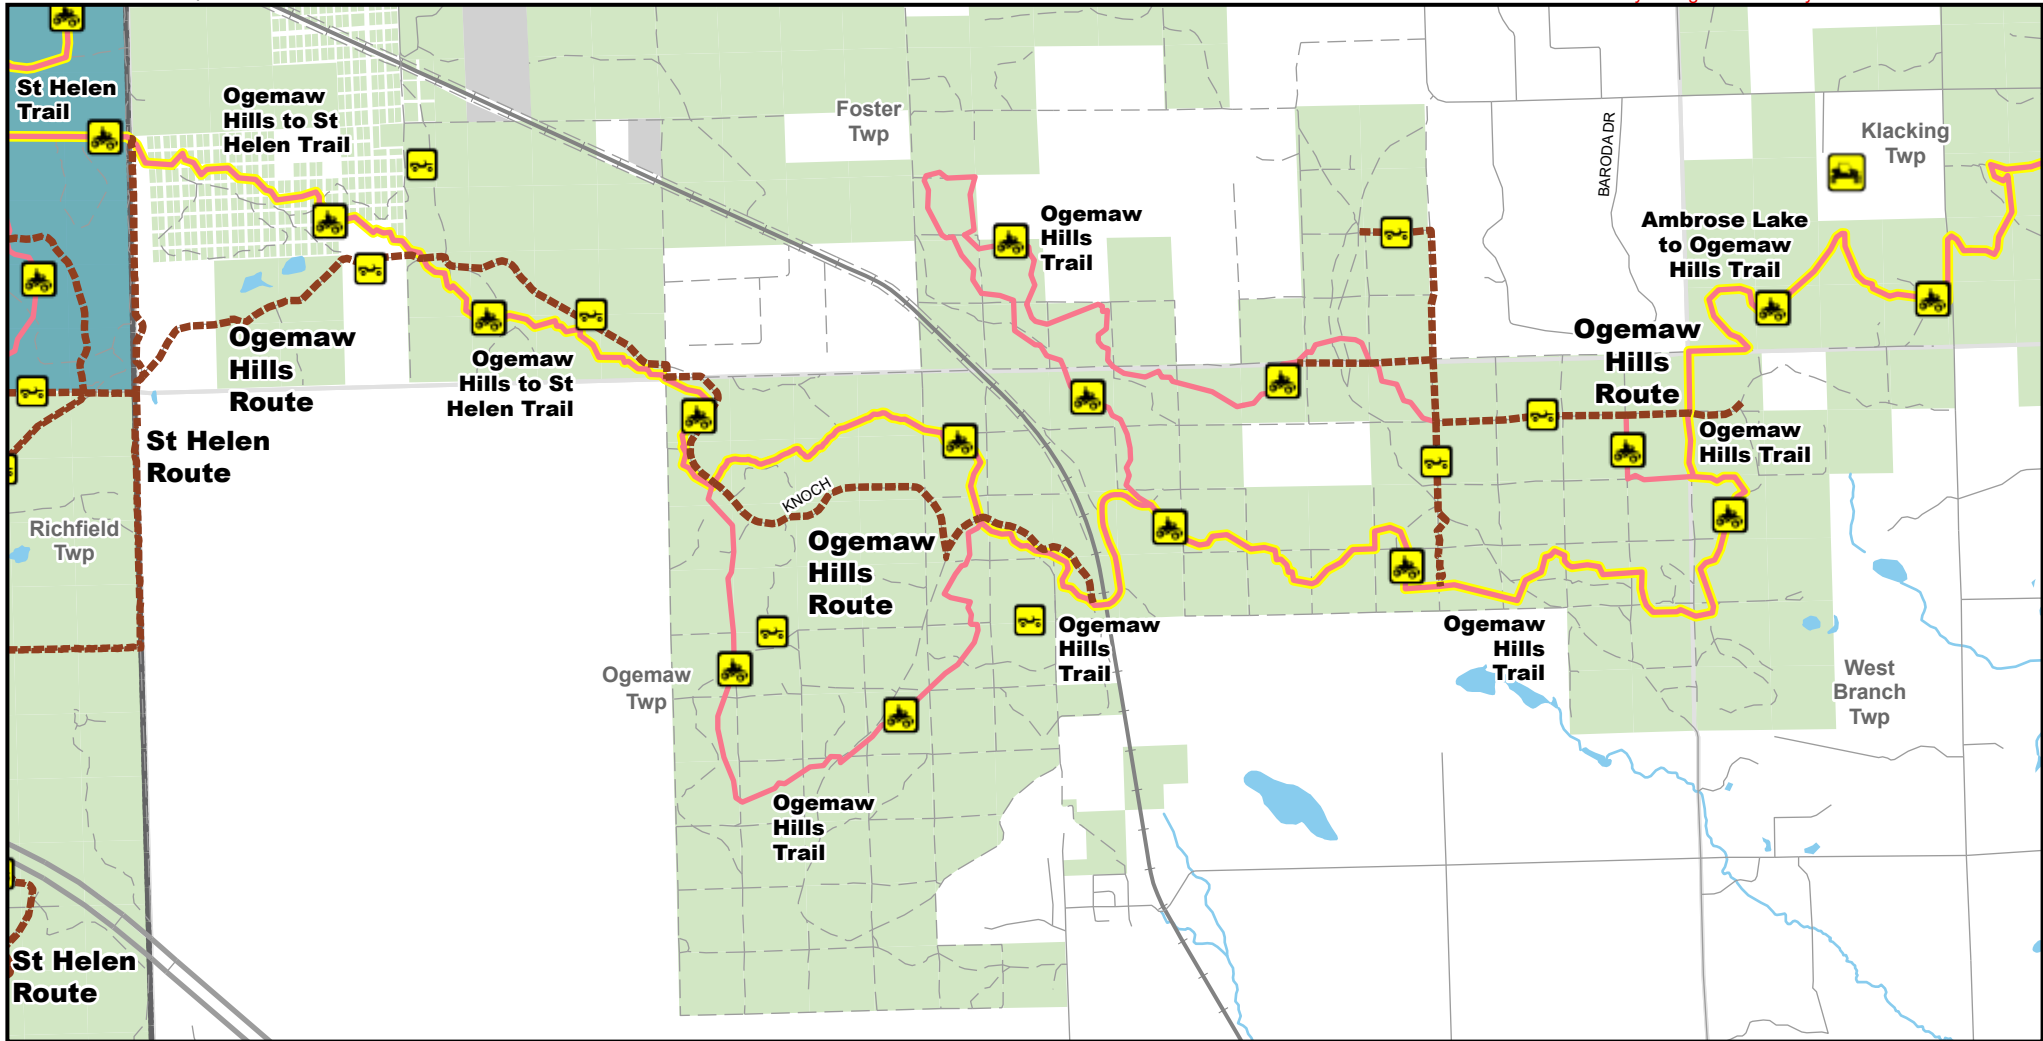

Ogemaw Hills Trail & Route

Ogemaw County, Michigan

Description:

Advisory: Trails and Routes have two-way traffic.
Disclaimer: Trails shown on this map are an approximate representation of the trail system at the time of publication and may not reflect current ground conditions.
Stay on signed trails only!

-  ORV Route
-  65" Restricted ORV Route
-  ORV Trail
-  Michigan Cross Country Cycle Trail (MCCCT)
-  Highway
-  Paved road
-  ORV route – ORVs of all sizes including off-road motorcycles. ORV license and trail permit required unless licensed by the Secretary of State.
-  ORV Trail – ORVs 50 inches in width or less including off-road motorcycles. ORV license and trail permit required.
-  Michigan Cross Country Cycle Trail (MCCCT)
-  Highway
-  Paved road
-  Gravel or dirt road
-  Lakes and rivers
-  Scramble Area
-  State forest land
-  National forest land
-  Township
-  County boundary