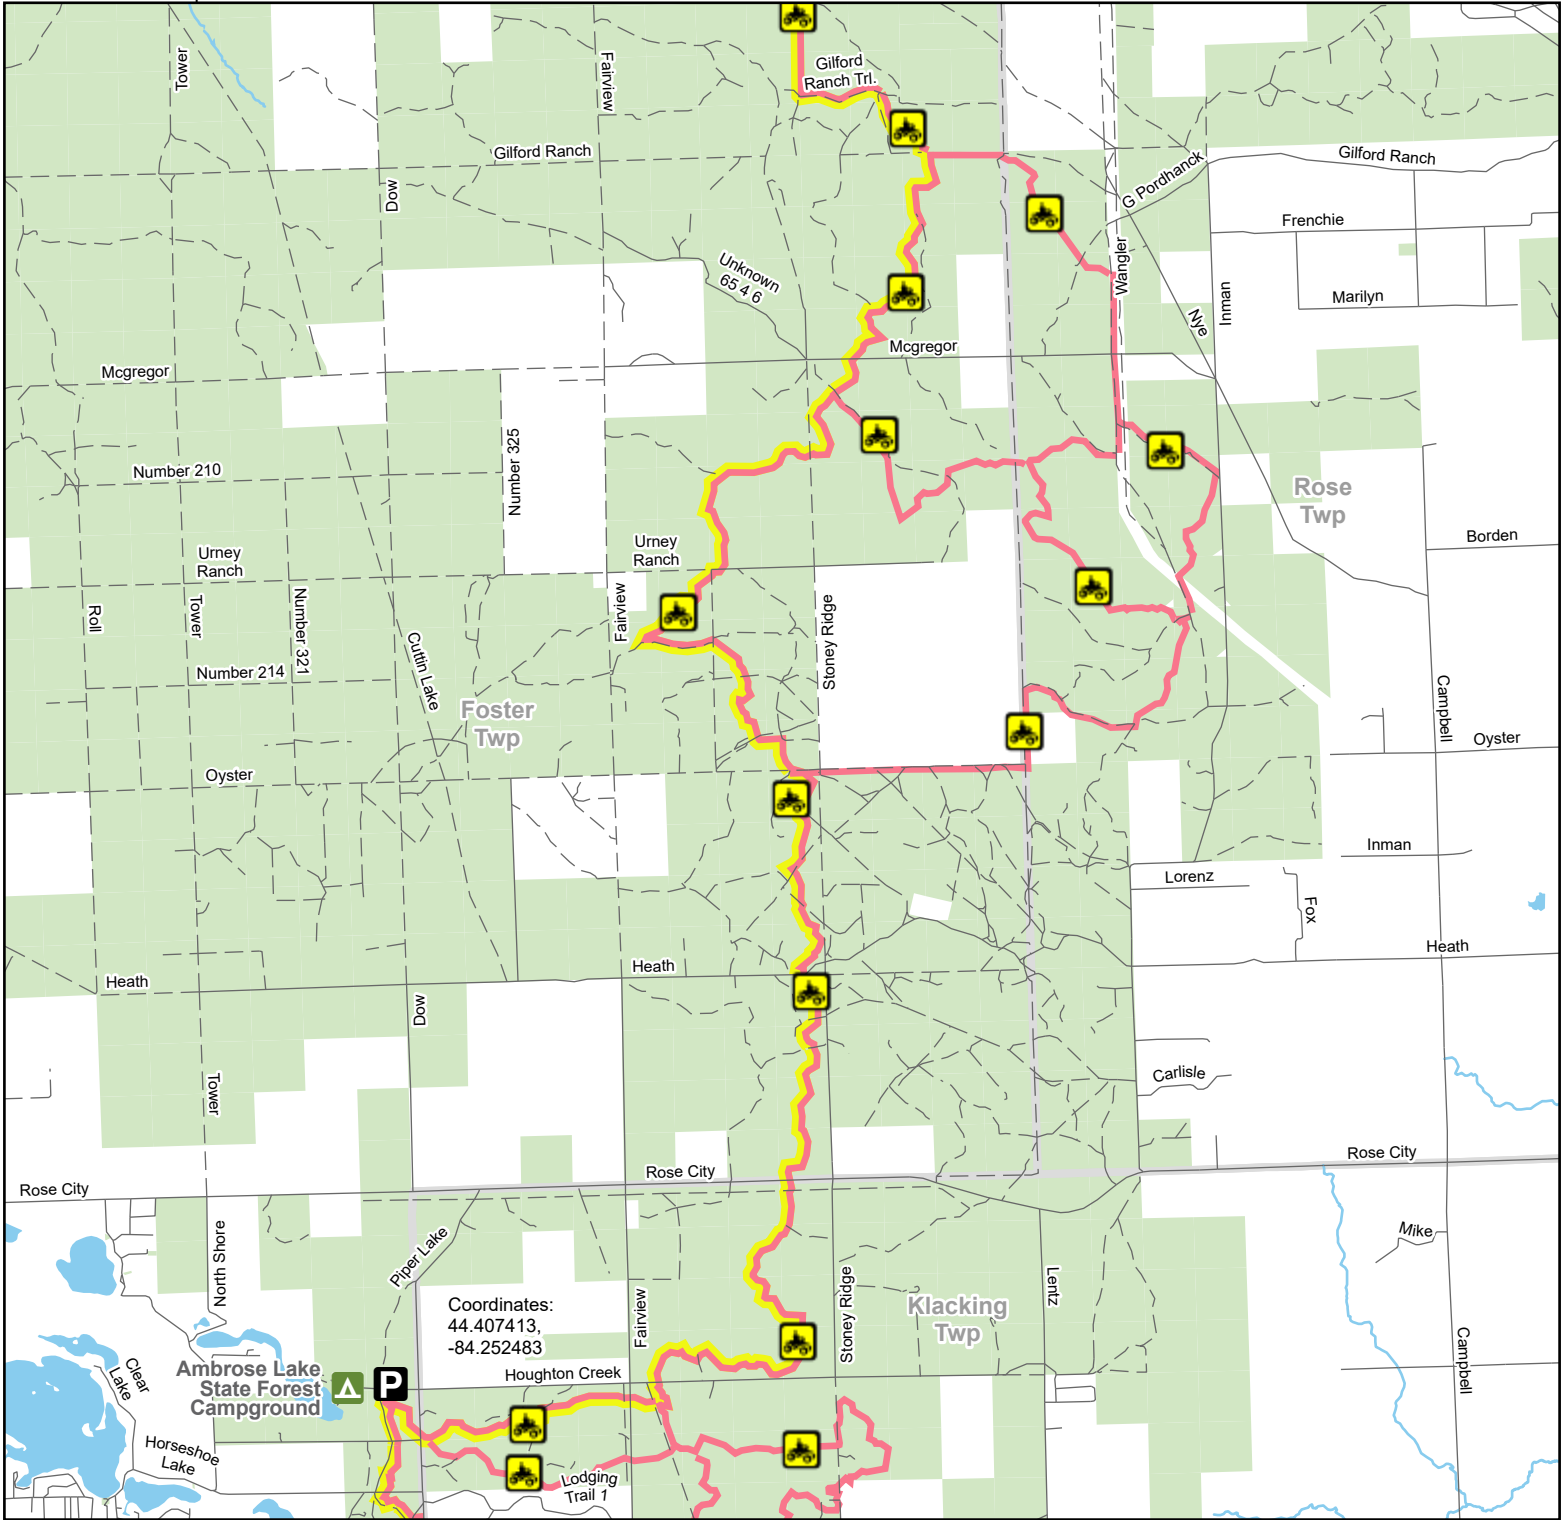

# Rose City Trail & MCCCT

## Ogemaw County, Michigan

Advisory: Trails and routes have two-way traffic.  
 Disclaimer: Trails shown on this map are an approximate representation of the trail system at the time of publication and may not reflect current ground conditions. Stay on signed trails only!

Description:

Coordinates:  
 44.407413,  
 -84.252483

State Forest Campground

Parking Lot

ORV Trail

ORV Trail – ORVs 50 inches in width or less including off-road motorcycles. ORV license and trail permit required.

Michigan Cross Country Cycle Trail (MCCCT)

Paved road

Gravel or dirt road

Lake and River

State Forest Land

Township