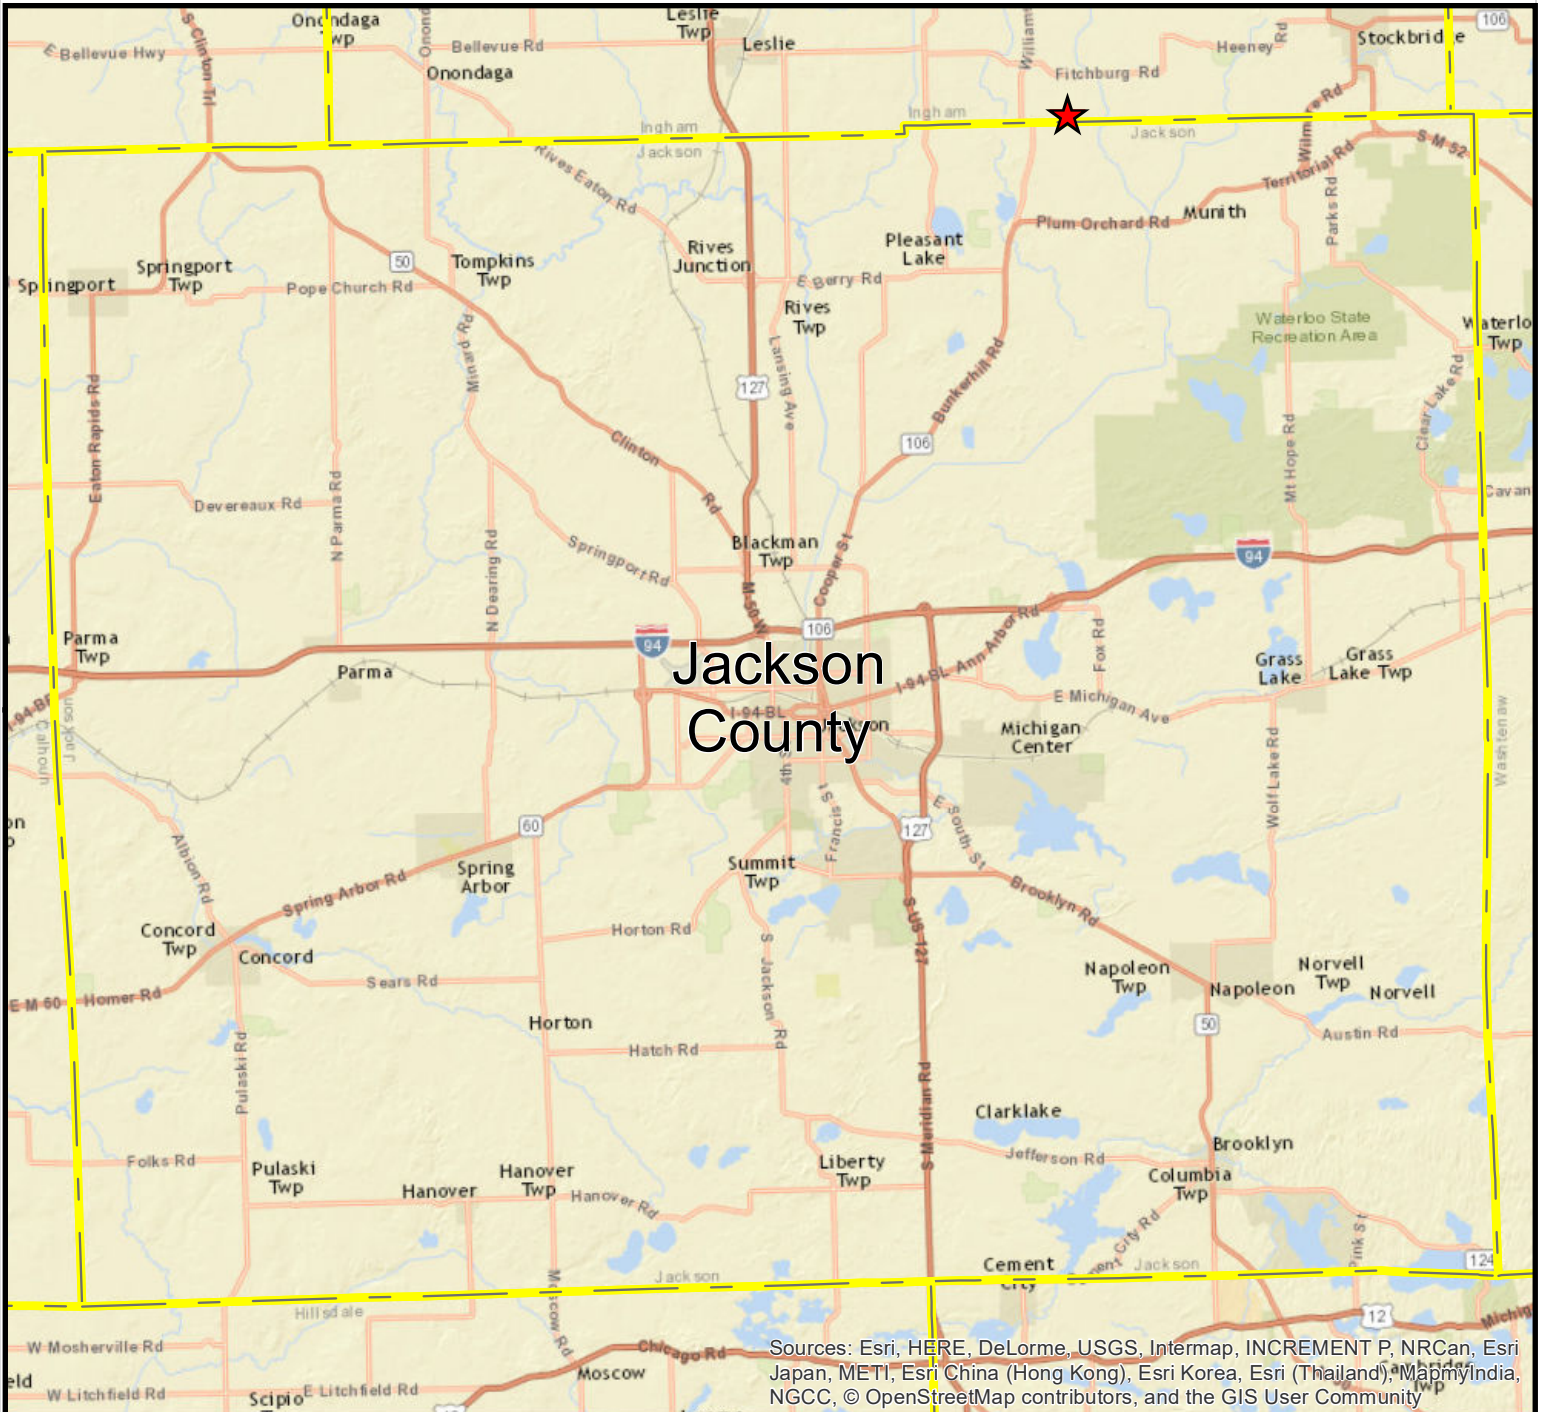

Jackson County COUNTY HAP Cooperator Properties

Revised
01/30/2017

Sources: Esri, HERE, DeLorme, USGS, Intermap, INCREMENT P, NRCan, Esri Japan, METI, Esri China (Hong Kong), Esri Korea, Esri (Thailand), MapmyIndia, NGCC, © OpenStreetMap contributors, and the GIS User Community

Legend: ■ Property Boundary
★ Station &/or Parking Location

Backdrop is BING base data.

For more information on the Hunting Access Program (HAP), more maps, or details on other areas, visit the DNR website HAP section www.michigan.gov/hap or scan this QR-block (on the left) with your smartphone or similar device.