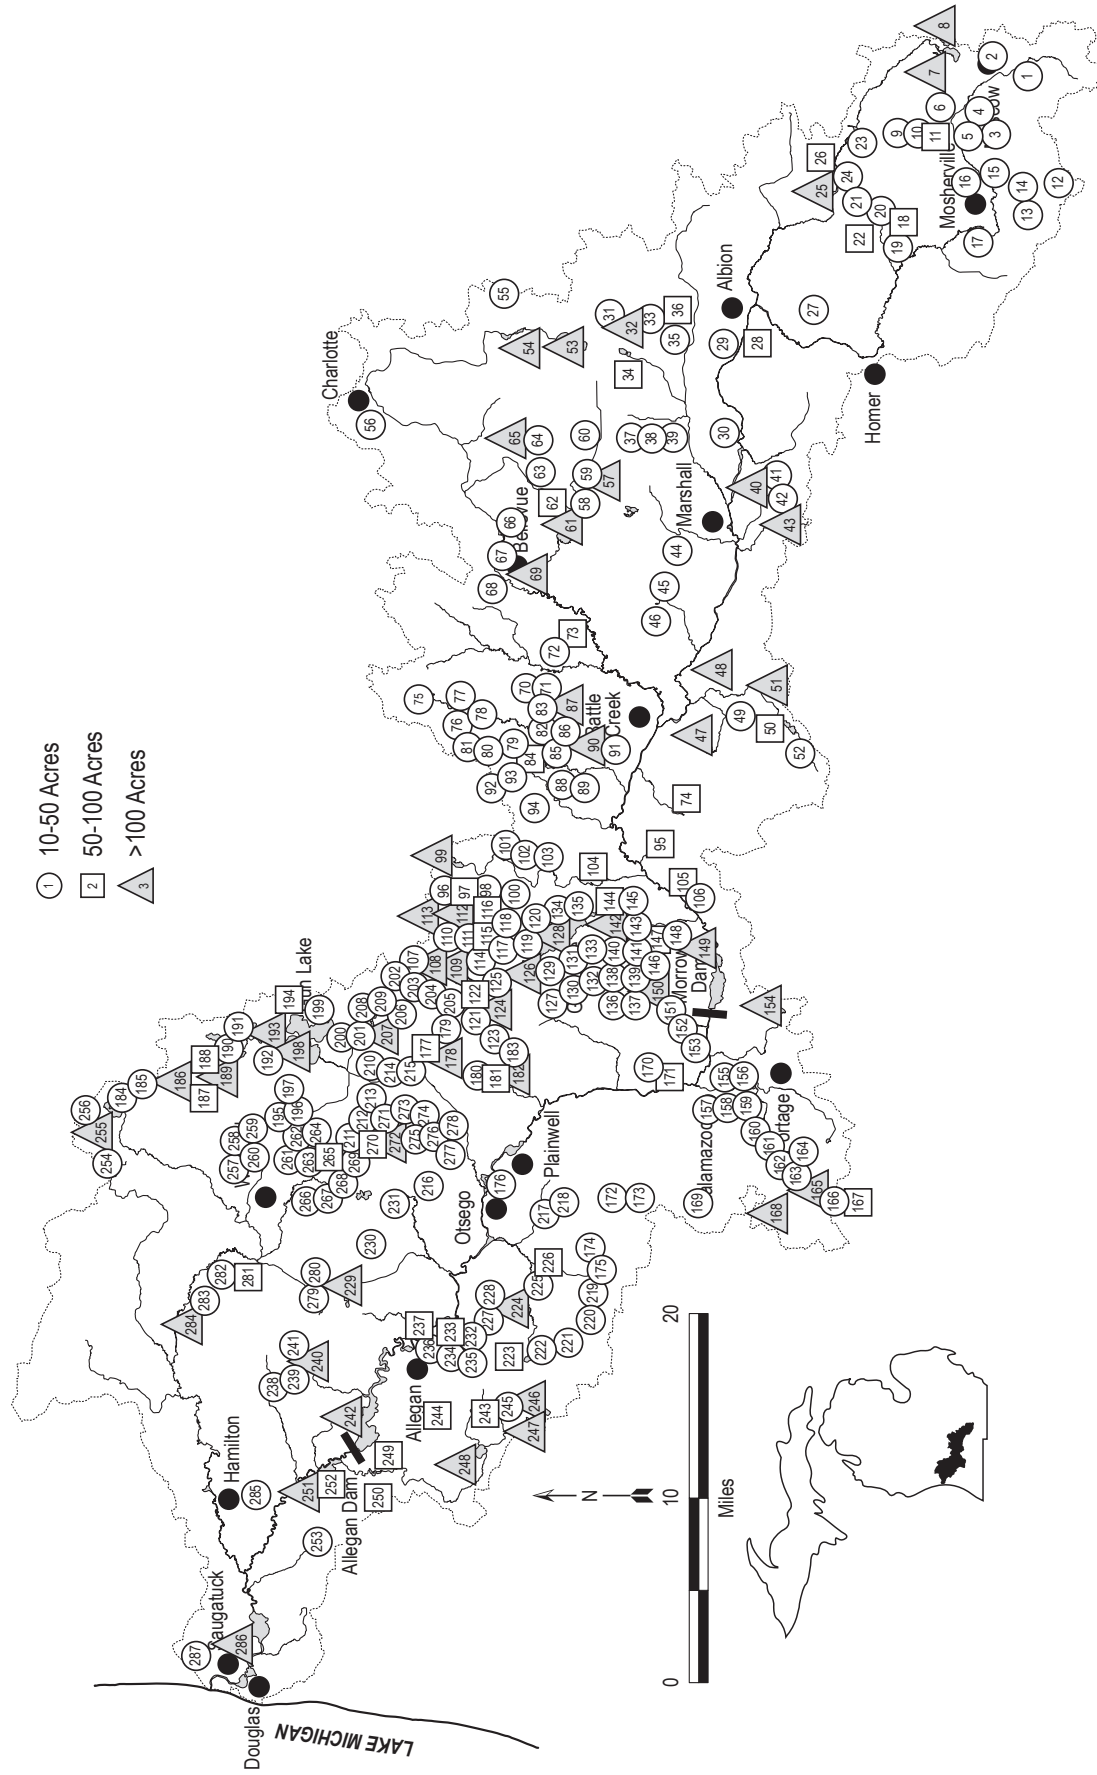

FIGURES

Figure 1.—The Kalamazoo River watershed.

Figure 2.—Major tributaries in the Kalamazoo River watershed.

Figure 2.–Legend.

1. South Branch Kalamazoo River (Headwaters)
2. Beaver Creek
3. Swains Creek
4. North Branch Kalamazoo River
5. Spring Arbor Creek
6. Kalamazoo River (Upper)
7. Wilder Creek
8. South Branch Rice Creek
9. North Branch Rice Creek
10. Baker Creek
11. Talmadge Creek
12. Bear Creek
13. Squaw Creek
14. Dickinson Creek
15. Harper Creek
16. Minges Brook
17. Battle Creek
18. Big Creek
19. Indian Creek
20. Ackley Creek
21. Ellis Creek
22. Crooked Brook
23. Wanadoga Creek
24. Kalamazoo River (Middle)
25. Harts Creek
26. Wabascon Creek
27. Sevenmile Creek
28. Eagle Creek
29. Augusta Creek
30. Gull Creek
31. Comstock Creek
32. Davis Creek
33. Portage Creek
34. West Fork Portage Creek
35. Spring Brook
36. Silver Creek
37. Gun River
38. Greggs Brook
39. Pine Creek
40. Base Line Creek
41. McBride Creek
42. Schnable Brook
43. Miner Creek
44. Kalamazoo River (Lower)
45. Rossman Creek
46. Dumont Creek
47. Swan Creek
48. Sand Creek
49. Bear Creek
50. Kalamazoo River (Mouth)
51. Green Lake Creek
52. Miller Creek
53. Bear Creek
54. Little Rabbit Creek
55. Black Creek
56. Rabbit River
57. Mann Creek
58. Peach Orchard Creek