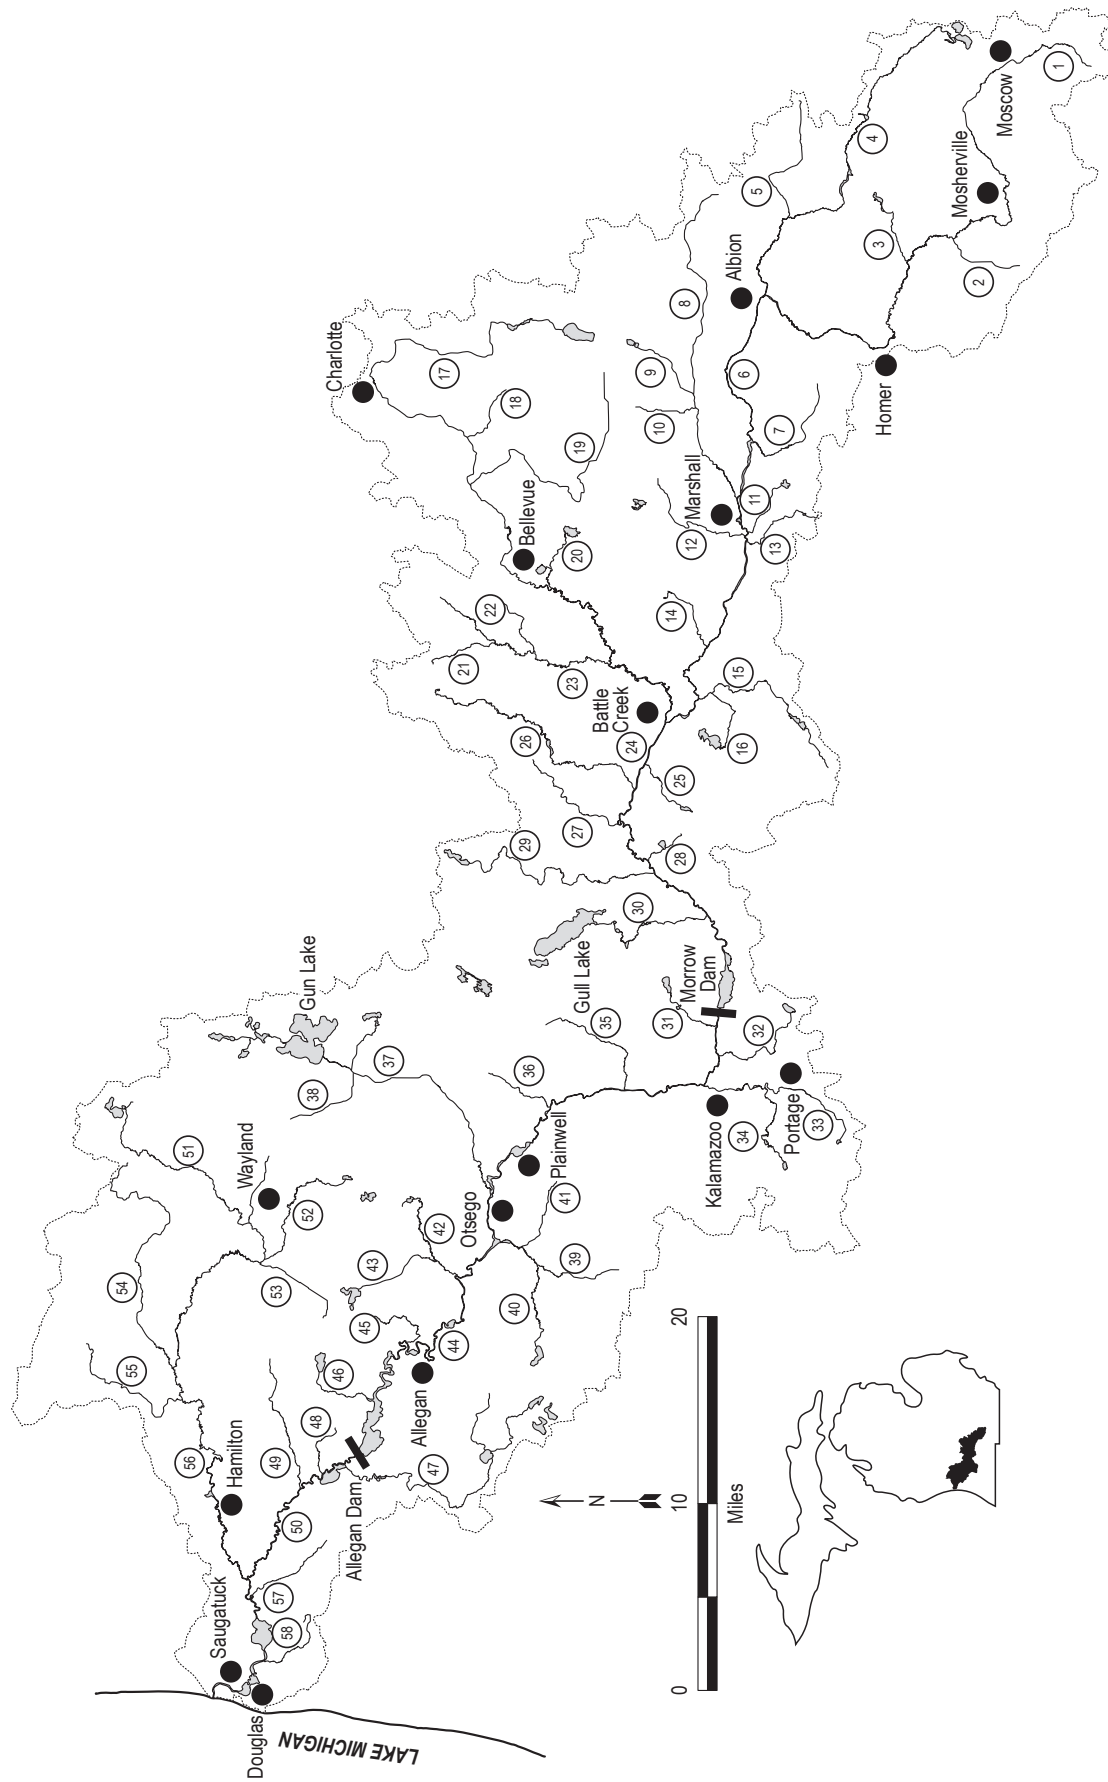

FIGURES

Figure 1.—The Kalamazoo River watershed.

Figure 2.—Major tributaries in the Kalamazoo River watershed.

Figure 2.–Legend.

1. South Branch Kalamazoo River (Headwaters)
2. Beaver Creek
3. Swains Creek
4. North Branch Kalamazoo River
5. Spring Arbor Creek
6. Kalamazoo River (Upper)
7. Wilder Creek
8. South Branch Rice Creek
9. North Branch Rice Creek
10. Baker Creek
11. Talmadge Creek
12. Bear Creek
13. Squaw Creek
14. Dickinson Creek
15. Harper Creek
16. Minges Brook
17. Battle Creek
18. Big Creek
19. Indian Creek
20. Ackley Creek
21. Ellis Creek
22. Crooked Brook
23. Wanadoga Creek
24. Kalamazoo River (Middle)
25. Harts Creek
26. Wabascon Creek
27. Sevenmile Creek
28. Eagle Creek
29. Augusta Creek
30. Gull Creek
31. Comstock Creek
32. Davis Creek
33. Portage Creek
34. West Fork Portage Creek
35. Spring Brook
36. Silver Creek
37. Gun River
38. Greggs Brook
39. Pine Creek
40. Base Line Creek
41. McBride Creek
42. Schnable Brook
43. Miner Creek
44. Kalamazoo River (Lower)
45. Rossman Creek
46. Dumont Creek
47. Swan Creek
48. Sand Creek
49. Bear Creek
50. Kalamazoo River (Mouth)
51. Green Lake Creek
52. Miller Creek
53. Bear Creek
54. Little Rabbit Creek
55. Black Creek
56. Rabbit River
57. Mann Creek
58. Peach Orchard Creek

Figure 4.—Mainstem valley segments of the Kalamazoo River.