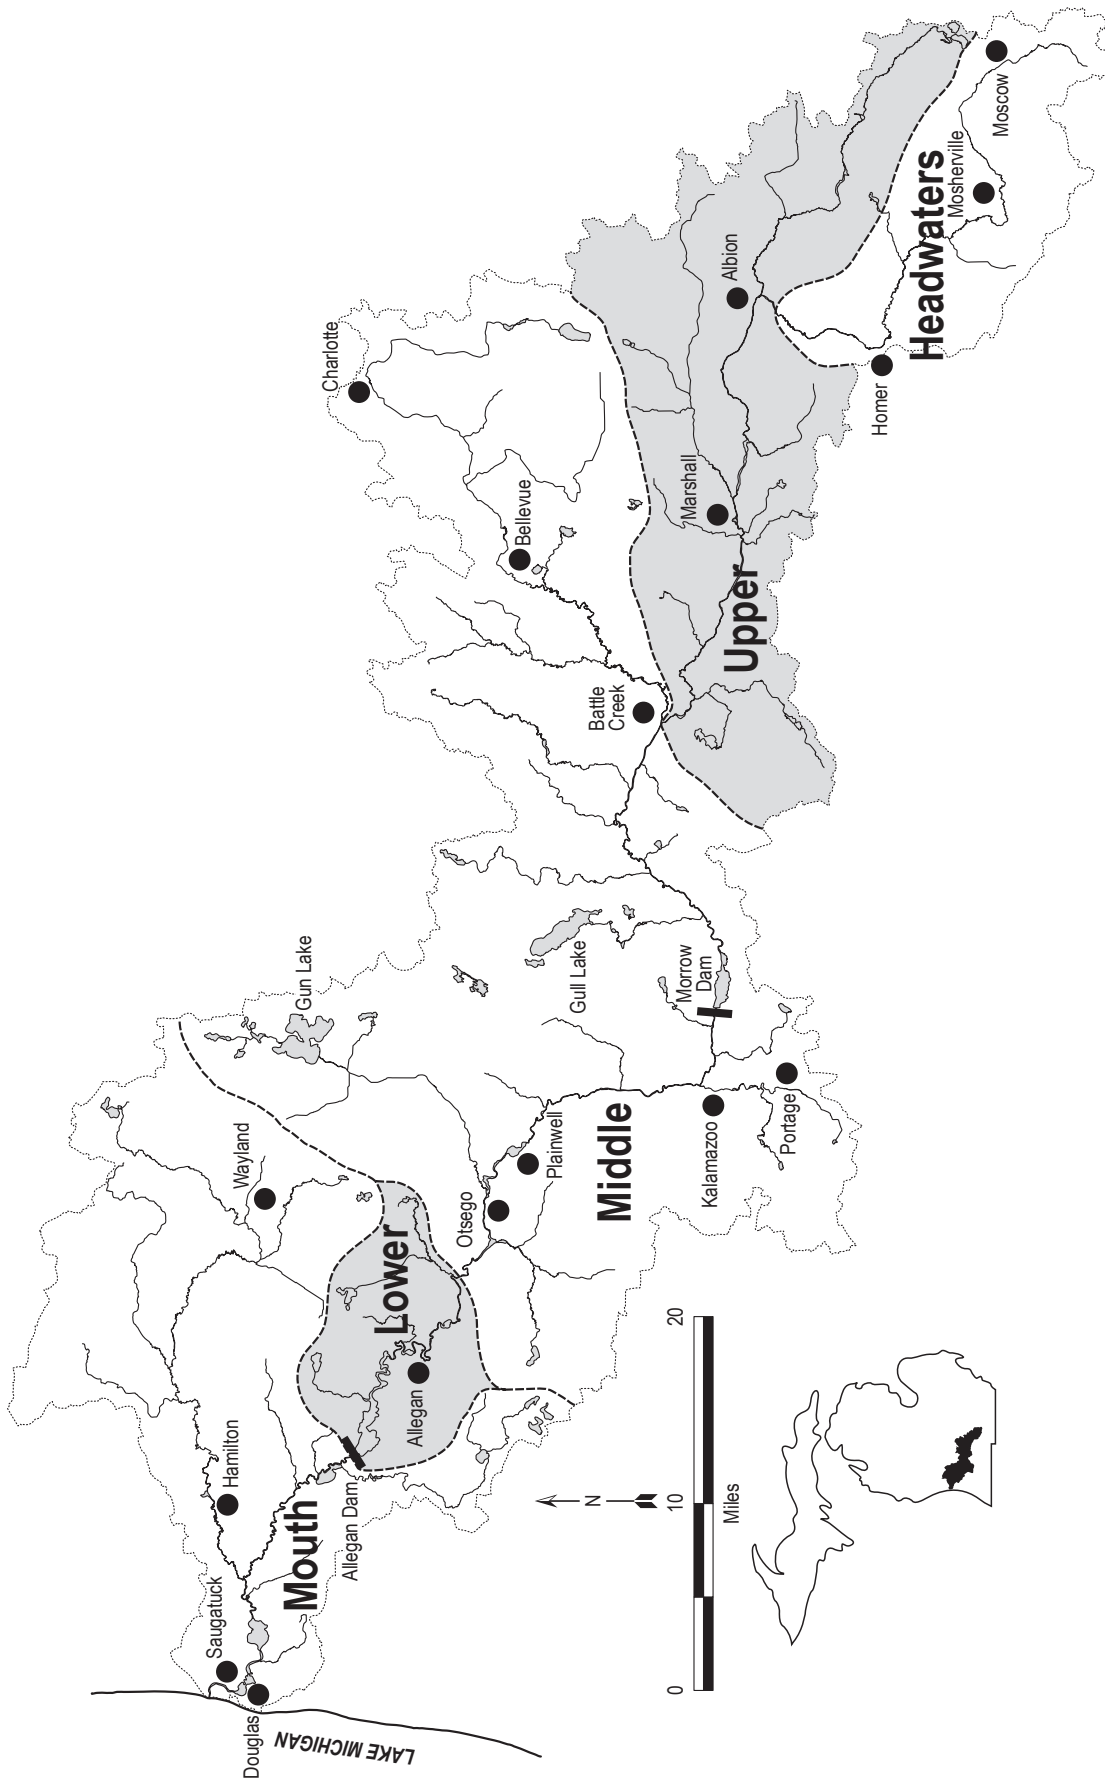

FIGURES

Figure 1.—The Kalamazoo River watershed.

Figure 2.—Major tributaries in the Kalamazoo River watershed.

Figure 2.–Legend.

1. South Branch Kalamazoo River (Headwaters)
2. Beaver Creek
3. Swains Creek
4. North Branch Kalamazoo River
5. Spring Arbor Creek
6. Kalamazoo River (Upper)
7. Wilder Creek
8. South Branch Rice Creek
9. North Branch Rice Creek
10. Baker Creek
11. Talmadge Creek
12. Bear Creek
13. Squaw Creek
14. Dickinson Creek
15. Harper Creek
16. Minges Brook
17. Battle Creek
18. Big Creek
19. Indian Creek
20. Ackley Creek
21. Ellis Creek
22. Crooked Brook
23. Wanadoga Creek
24. Kalamazoo River (Middle)
25. Harts Creek
26. Wabascon Creek
27. Sevenmile Creek
28. Eagle Creek
29. Augusta Creek
30. Gull Creek
31. Comstock Creek
32. Davis Creek
33. Portage Creek
34. West Fork Portage Creek
35. Spring Brook
36. Silver Creek
37. Gun River
38. Greggs Brook
39. Pine Creek
40. Base Line Creek
41. McBride Creek
42. Schnable Brook
43. Miner Creek
44. Kalamazoo River (Lower)
45. Rossman Creek
46. Dumont Creek
47. Swan Creek
48. Sand Creek
49. Bear Creek
50. Kalamazoo River (Mouth)
51. Green Lake Creek
52. Miller Creek
53. Bear Creek
54. Little Rabbit Creek
55. Black Creek
56. Rabbit River
57. Mann Creek
58. Peach Orchard Creek

Figure 4.—Mainstem valley segments of the Kalamazoo River.