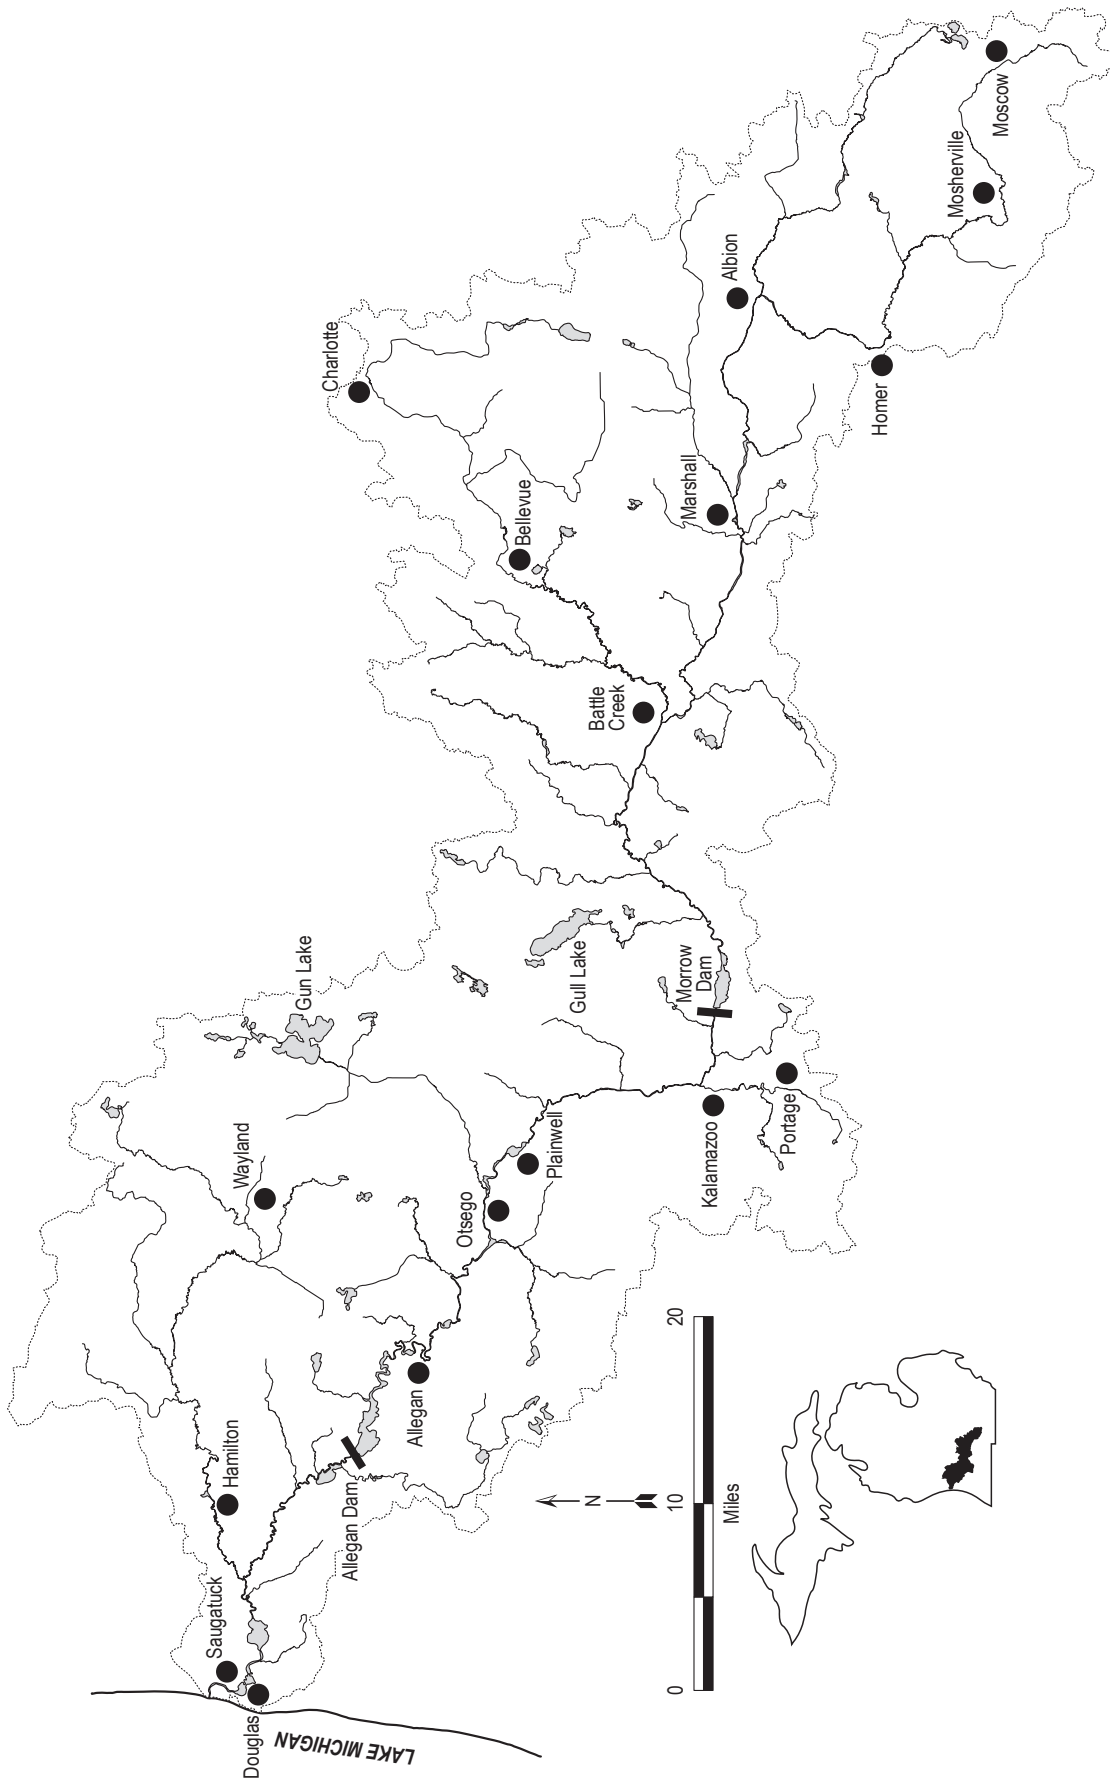

FIGURES

Figure 1.—The Kalamazoo River watershed.

Figure 2.—Major tributaries in the Kalamazoo River watershed.

Figure 2.–Legend.

1. South Branch Kalamazoo River (Headwaters)
2. Beaver Creek
3. Swains Creek
4. North Branch Kalamazoo River
5. Spring Arbor Creek
6. Kalamazoo River (Upper)
7. Wilder Creek
8. South Branch Rice Creek
9. North Branch Rice Creek
10. Baker Creek
11. Talmadge Creek
12. Bear Creek
13. Squaw Creek
14. Dickinson Creek
15. Harper Creek
16. Minges Brook
17. Battle Creek
18. Big Creek
19. Indian Creek
20. Ackley Creek
21. Ellis Creek
22. Crooked Brook
23. Wanadoga Creek
24. Kalamazoo River (Middle)
25. Harts Creek
26. Wabascon Creek
27. Sevenmile Creek
28. Eagle Creek
29. Augusta Creek
30. Gull Creek
31. Comstock Creek
32. Davis Creek
33. Portage Creek
34. West Fork Portage Creek
35. Spring Brook
36. Silver Creek
37. Gun River
38. Greggs Brook
39. Pine Creek
40. Base Line Creek
41. McBride Creek
42. Schnable Brook
43. Miner Creek
44. Kalamazoo River (Lower)
45. Rossman Creek
46. Dumont Creek
47. Swan Creek
48. Sand Creek
49. Bear Creek
50. Kalamazoo River (Mouth)
51. Green Lake Creek
52. Miller Creek
53. Bear Creek
54. Little Rabbit Creek
55. Black Creek
56. Rabbit River
57. Mann Creek
58. Peach Orchard Creek

Figure 4.—Mainstem valley segments of the Kalamazoo River.