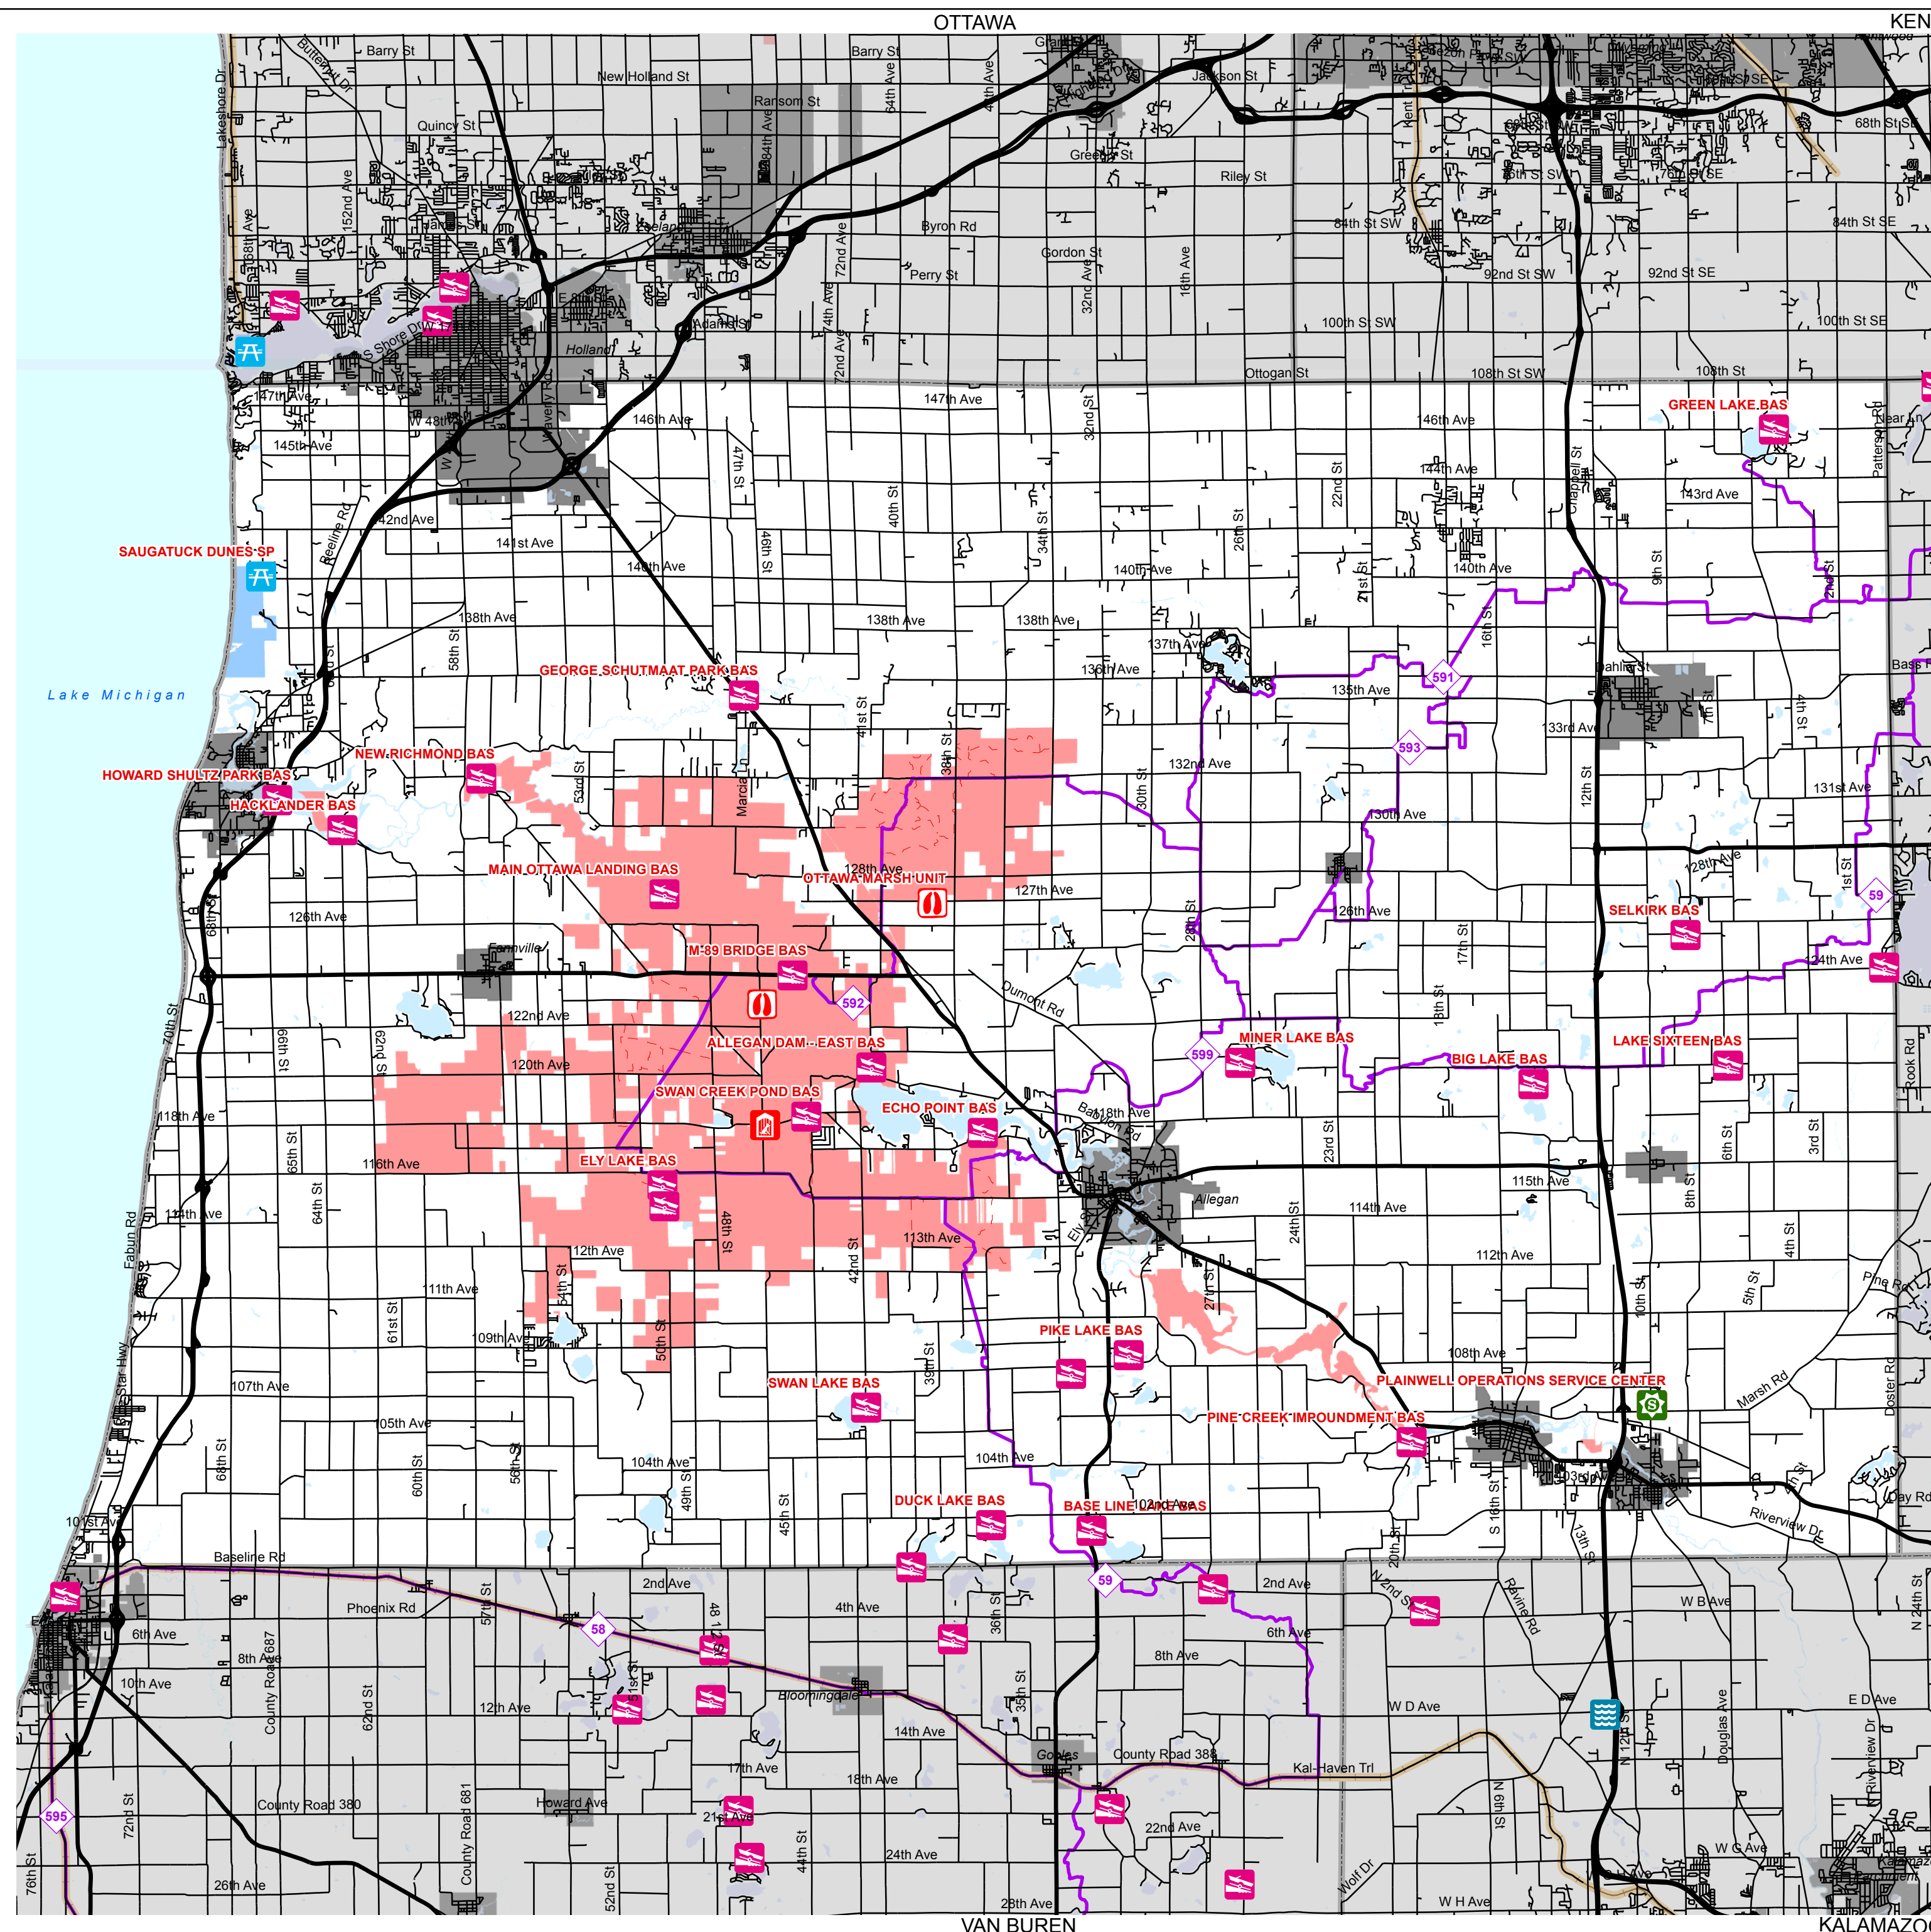

ALLEGAN COUNTY FACILITIES

DNR/DEQ Facilities

-  AIR QUALITY OFFICE
-  BOAT ACCESS SITE
-  ERMD OFFICE
-  FISHERIES OFFICE
-  FMD OFFICE
-  HARBOR
-  HISTORIC SITE
-  LAW ENFORCEMENT OFFICE
-  LOCK
-  MUSEUM
-  PARK OFFICE
-  REMEDIATION OFFICE
-  SCENIC SITE
-  STATE FOREST CAMPGROUND
-  STATE GAME AREA
-  STATE PARK
-  WATER RESOURCE OFFICE
-  WILDLIFE OFFICE
-  VISITOR CENTER
-  STATE FOREST
-  STATE PARK
-  STATE GAME AREA

Updated: 11/15/2011

Map Note:
Click the facility icons on the map to show Bing Map. Click on the listing below for the facilities web site.

Prepared by: DNR/FMD/RAU

List of Facilities

- ALLEGAN DAM - EAST BAS
- ALLEGAN FIELD OFFICE
- ALLEGAN STATE GAME AREA
- BASE LINE LAKE BAS
- BIG LAKE BAS
- DUCK LAKE BAS
- ECHO POINT BAS
- ELY LAKE BAS
- GEORGE SCHUTMAAT PARK BAS
- GREEN LAKE BAS
- GUN LAKE COUNTY PARK BAS
- HACKLANDER BAS
- HIGHBANKS & SWAN CREEK UNIT
- HOWARD SHULTZ PARK BAS
- LAKE SIXTEEN BAS
- LITTLE TOM LAKE BAS
- M-89 BRIDGE BAS
- MAIN OTTAWA LANDING BAS
- MINER LAKE BAS
- NEW RICHMOND BAS
- OTTAWA MARSH UNIT
- PIKE LAKE BAS
- PINE CREEK IMPOUNDMENT BAS
- PLAINWELL OPERATIONS SERVICE CENTER
- SAUGATUCK DUNES SP
- SELKIRK BAS
- SHEFFER LAKE BAS
- SOUTHWESTERN MANAGEMENT UNIT
- SWAN CREEK POND BAS
- SWAN LAKE BAS

- DNR Designated Trails**
-  ATV Trail
 -  MCCCT Trails
 -  Motorcycle-DNR Sticker
 -  Motorcycle-Secretary of State License
 -  Non-Motorized Trails
 -  ORV Route
 -  Rail to Trails
 -  Snowmobile Trail