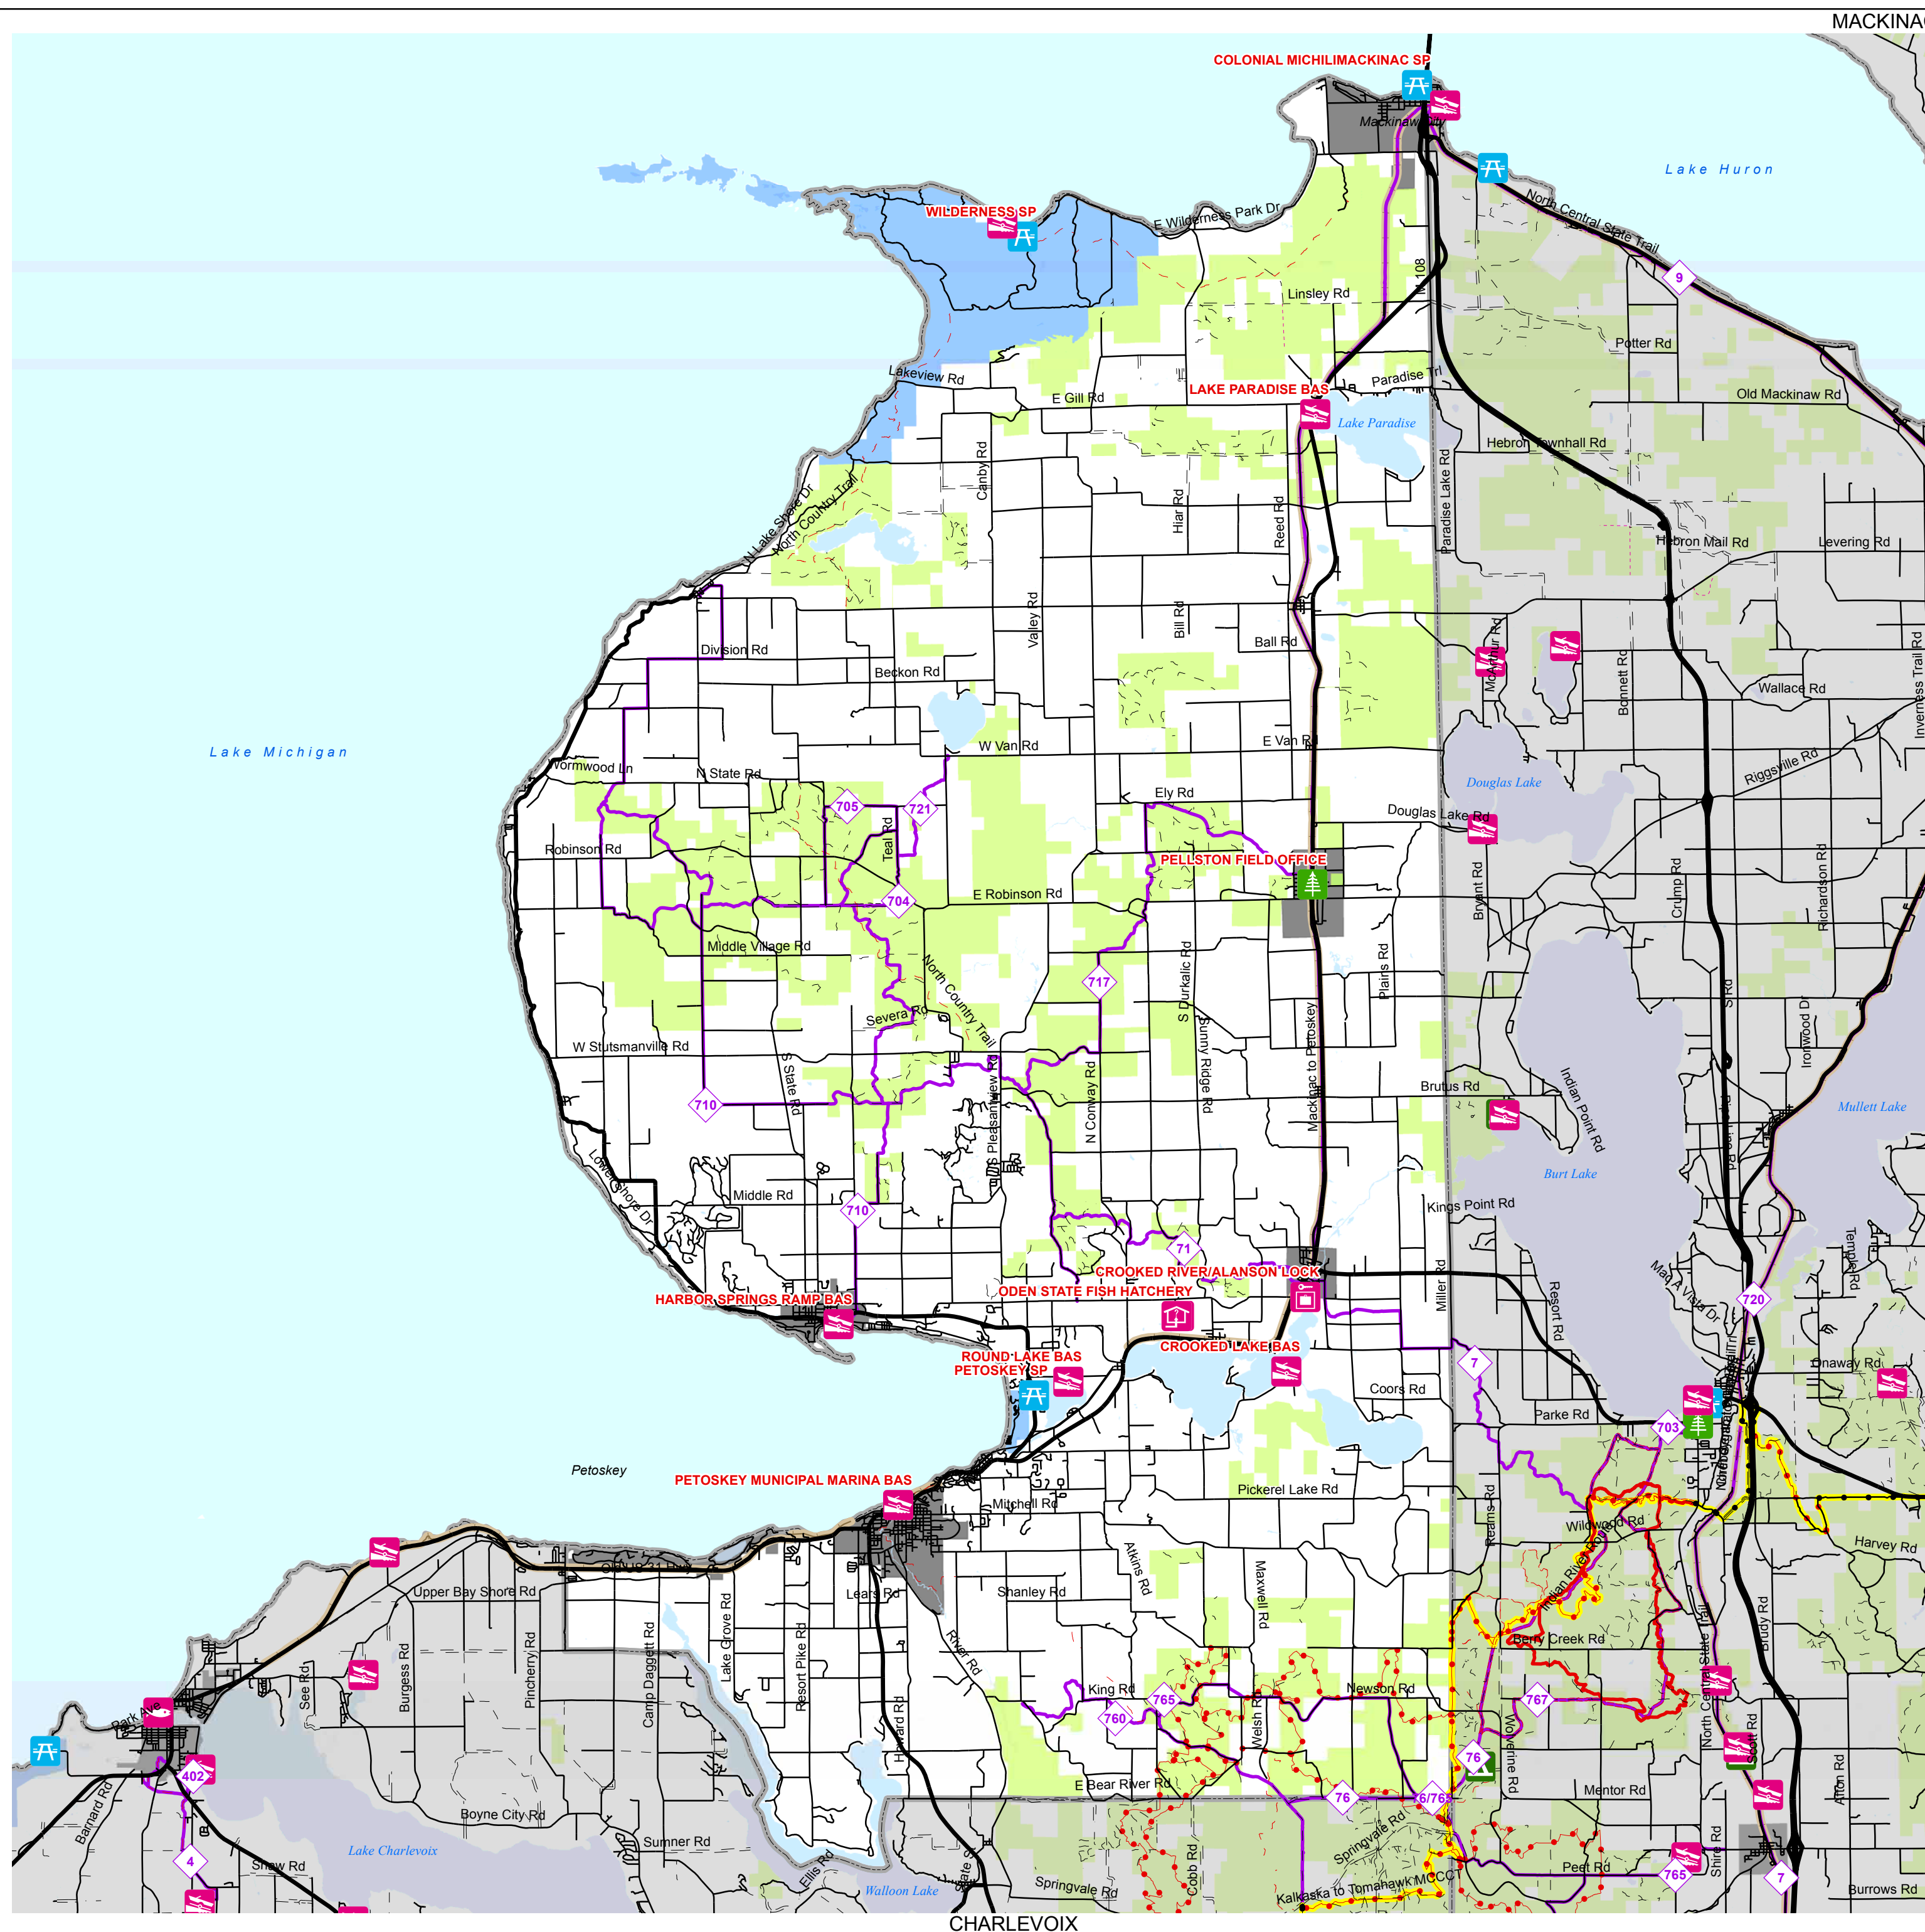

EMMET COUNTY FACILITIES

DNR/DEQ Facilities

-  AIR QUALITY OFFICE
-  BOAT ACCESS SITE
-  ERMD OFFICE
-  FISHERIES OFFICE
-  FMD OFFICE
-  HARBOR
-  HISTORIC SITE
-  LAW ENFORCEMENT OFFICE
-  LOCK
-  MUSEUM
-  PARK OFFICE
-  REMEDIATION OFFICE
-  SCENIC SITE
-  STATE FOREST CAMPGROUND
-  STATE GAME AREA
-  STATE PARK
-  WATER RESOURCE OFFICE
-  WILDLIFE OFFICE
-  VISITOR CENTER
-  STATE FOREST
-  STATE PARK
-  STATE GAME AREA

Updated: 11/15/2011

Map Note:

Click the facility icons on the map to show Bing Map. Click on the listing below for the facilities web site.

Prepared by: DNR/FMD/RAU

List of Facilities

- COLONIAL MICHILMACKINAC SP
- CROOKED LAKE BAS
- CROOKED RIVER/ALANSON LOCK
- HARBOR SPRINGS RAMP BAS
- LAKE PARADISE BAS
- ODEN STATE FISH HATCHERY
- ODEN STATE FISH HATCHERY VISITOR CENTER
- PELLSTON FIELD OFFICE
- PETOSKEY MUNICIPAL MARINA BAS
- PETOSKEY SP
- ROUND LAKE BAS
- WILDERNESS SP
- WILDERNESS SP BAS

- ### DNR Designated Trails
-  ATV Trail
 -  MCCCT Trails
 -  Motorcycle-DNR Sticker
 -  Motorcycle-Secretary of State License
 -  Non-Motorized Trails
 -  ORV Route
 -  Rail to Trails
 -  Snowmobile Trail