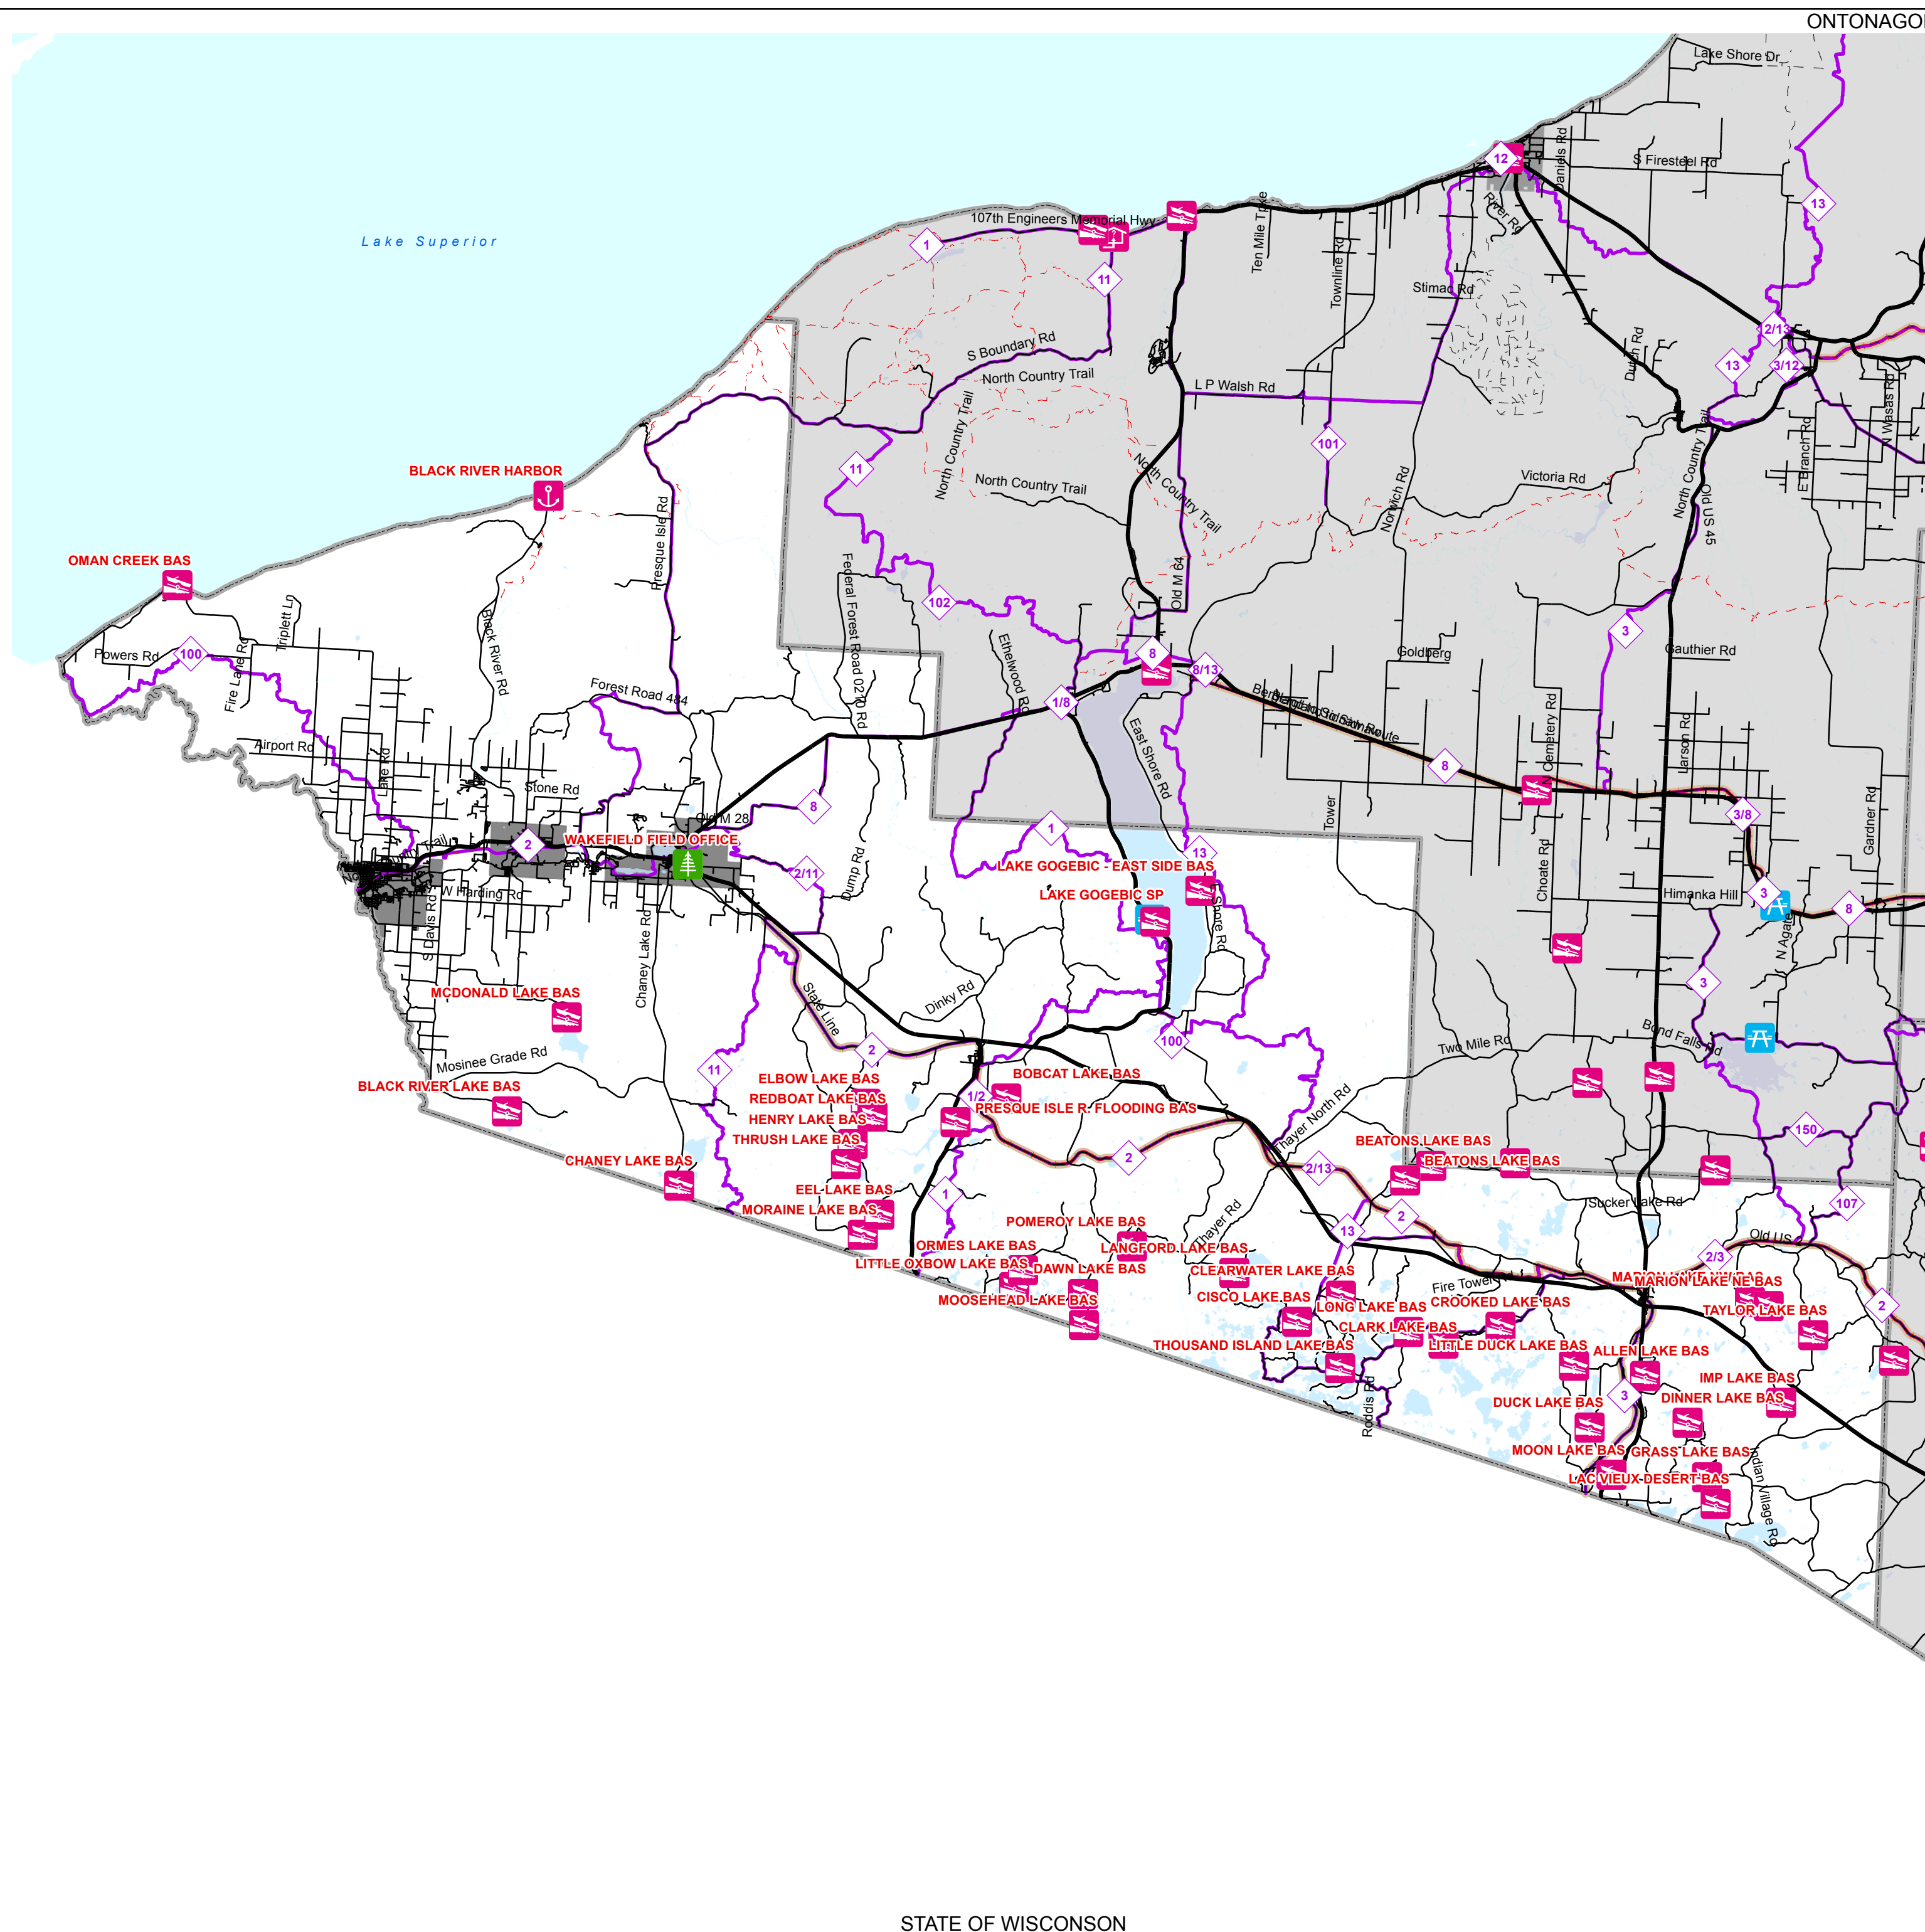

GOGEBIC COUNTY FACILITIES

DNR/DEQ Facilities

-  AIR QUALITY OFFICE
-  BOAT ACCESS SITE
-  ERMD OFFICE
-  FISHERIES OFFICE
-  FMD OFFICE
-  HARBOR
-  HISTORIC SITE
-  LAW ENFORCEMENT OFFICE
-  LOCK
-  MUSEUM
-  PARK OFFICE
-  REMEDIATION OFFICE
-  SCENIC SITE
-  STATE FOREST CAMPGROUND
-  STATE GAME AREA
-  STATE PARK
-  WATER RESOURCE OFFICE
-  WILDLIFE OFFICE
-  VISITOR CENTER
-  STATE FOREST
-  STATE PARK
-  STATE GAME AREA

Updated: 11/15/2011

Map Note:

Click the facility icons on the map to show Bing Map. Click on the listing below for the facilities web site.

Prepared by: DNR/FMD/RAU

List of Facilities

- ALLEN LAKE BAS
- BEATONS LAKE BAS
- BLACK RIVER HARBOR
- BLACK RIVER LAKE BAS
- BOBCAT LAKE BAS
- CHANEY LAKE BAS
- CISCO LAKE BAS
- CLARK LAKE BAS
- CLEARWATER LAKE BAS
- CROOKED LAKE BAS
- DAWN LAKE BAS
- DINNER LAKE BAS
- DUCK LAKE BAS
- EEL LAKE BAS
- ELBOW LAKE BAS
- GRASS LAKE BAS
- HENRY LAKE BAS
- IMP LAKE BAS
- LAC VIEUX DESERT BAS
- LAKE GOGEBIC - EAST SIDE BAS
- LAKE GOGEBIC SP
- LAKE GOGEBIC SP BAS
- LANGFORD LAKE BAS
- LITTLE DUCK LAKE BAS
- LITTLE OXBOW LAKE BAS
- LONG LAKE BAS
- MARION LAKE NE BAS
- MARION LAKE NW BAS
- MCDONALD LAKE BAS
- MOON LAKE BAS
- MOOSEHEAD LAKE BAS
- MORAINÉ LAKE BAS
- OMAN CREEK BAS
- ORMES LAKE BAS
- POMEROY LAKE BAS
- PRESQUE ISLE R. FLOODING BAS
- REDBOAT LAKE BAS
- TAYLOR LAKE BAS
- THOUSAND ISLAND LAKE BAS
- THRUSH LAKE BAS
- WAKEFIELD FIELD OFFICE

- DNR Designated Trails**
-  ATV Trail
 -  MCCCT Trails
 -  Motorcycle-DNR Sticker
 -  Motorcycle-Secretary of State License
 -  Non-Motorized Trails
 -  ORV Route
 -  Rail to Trails
 -  Snowmobile Trail