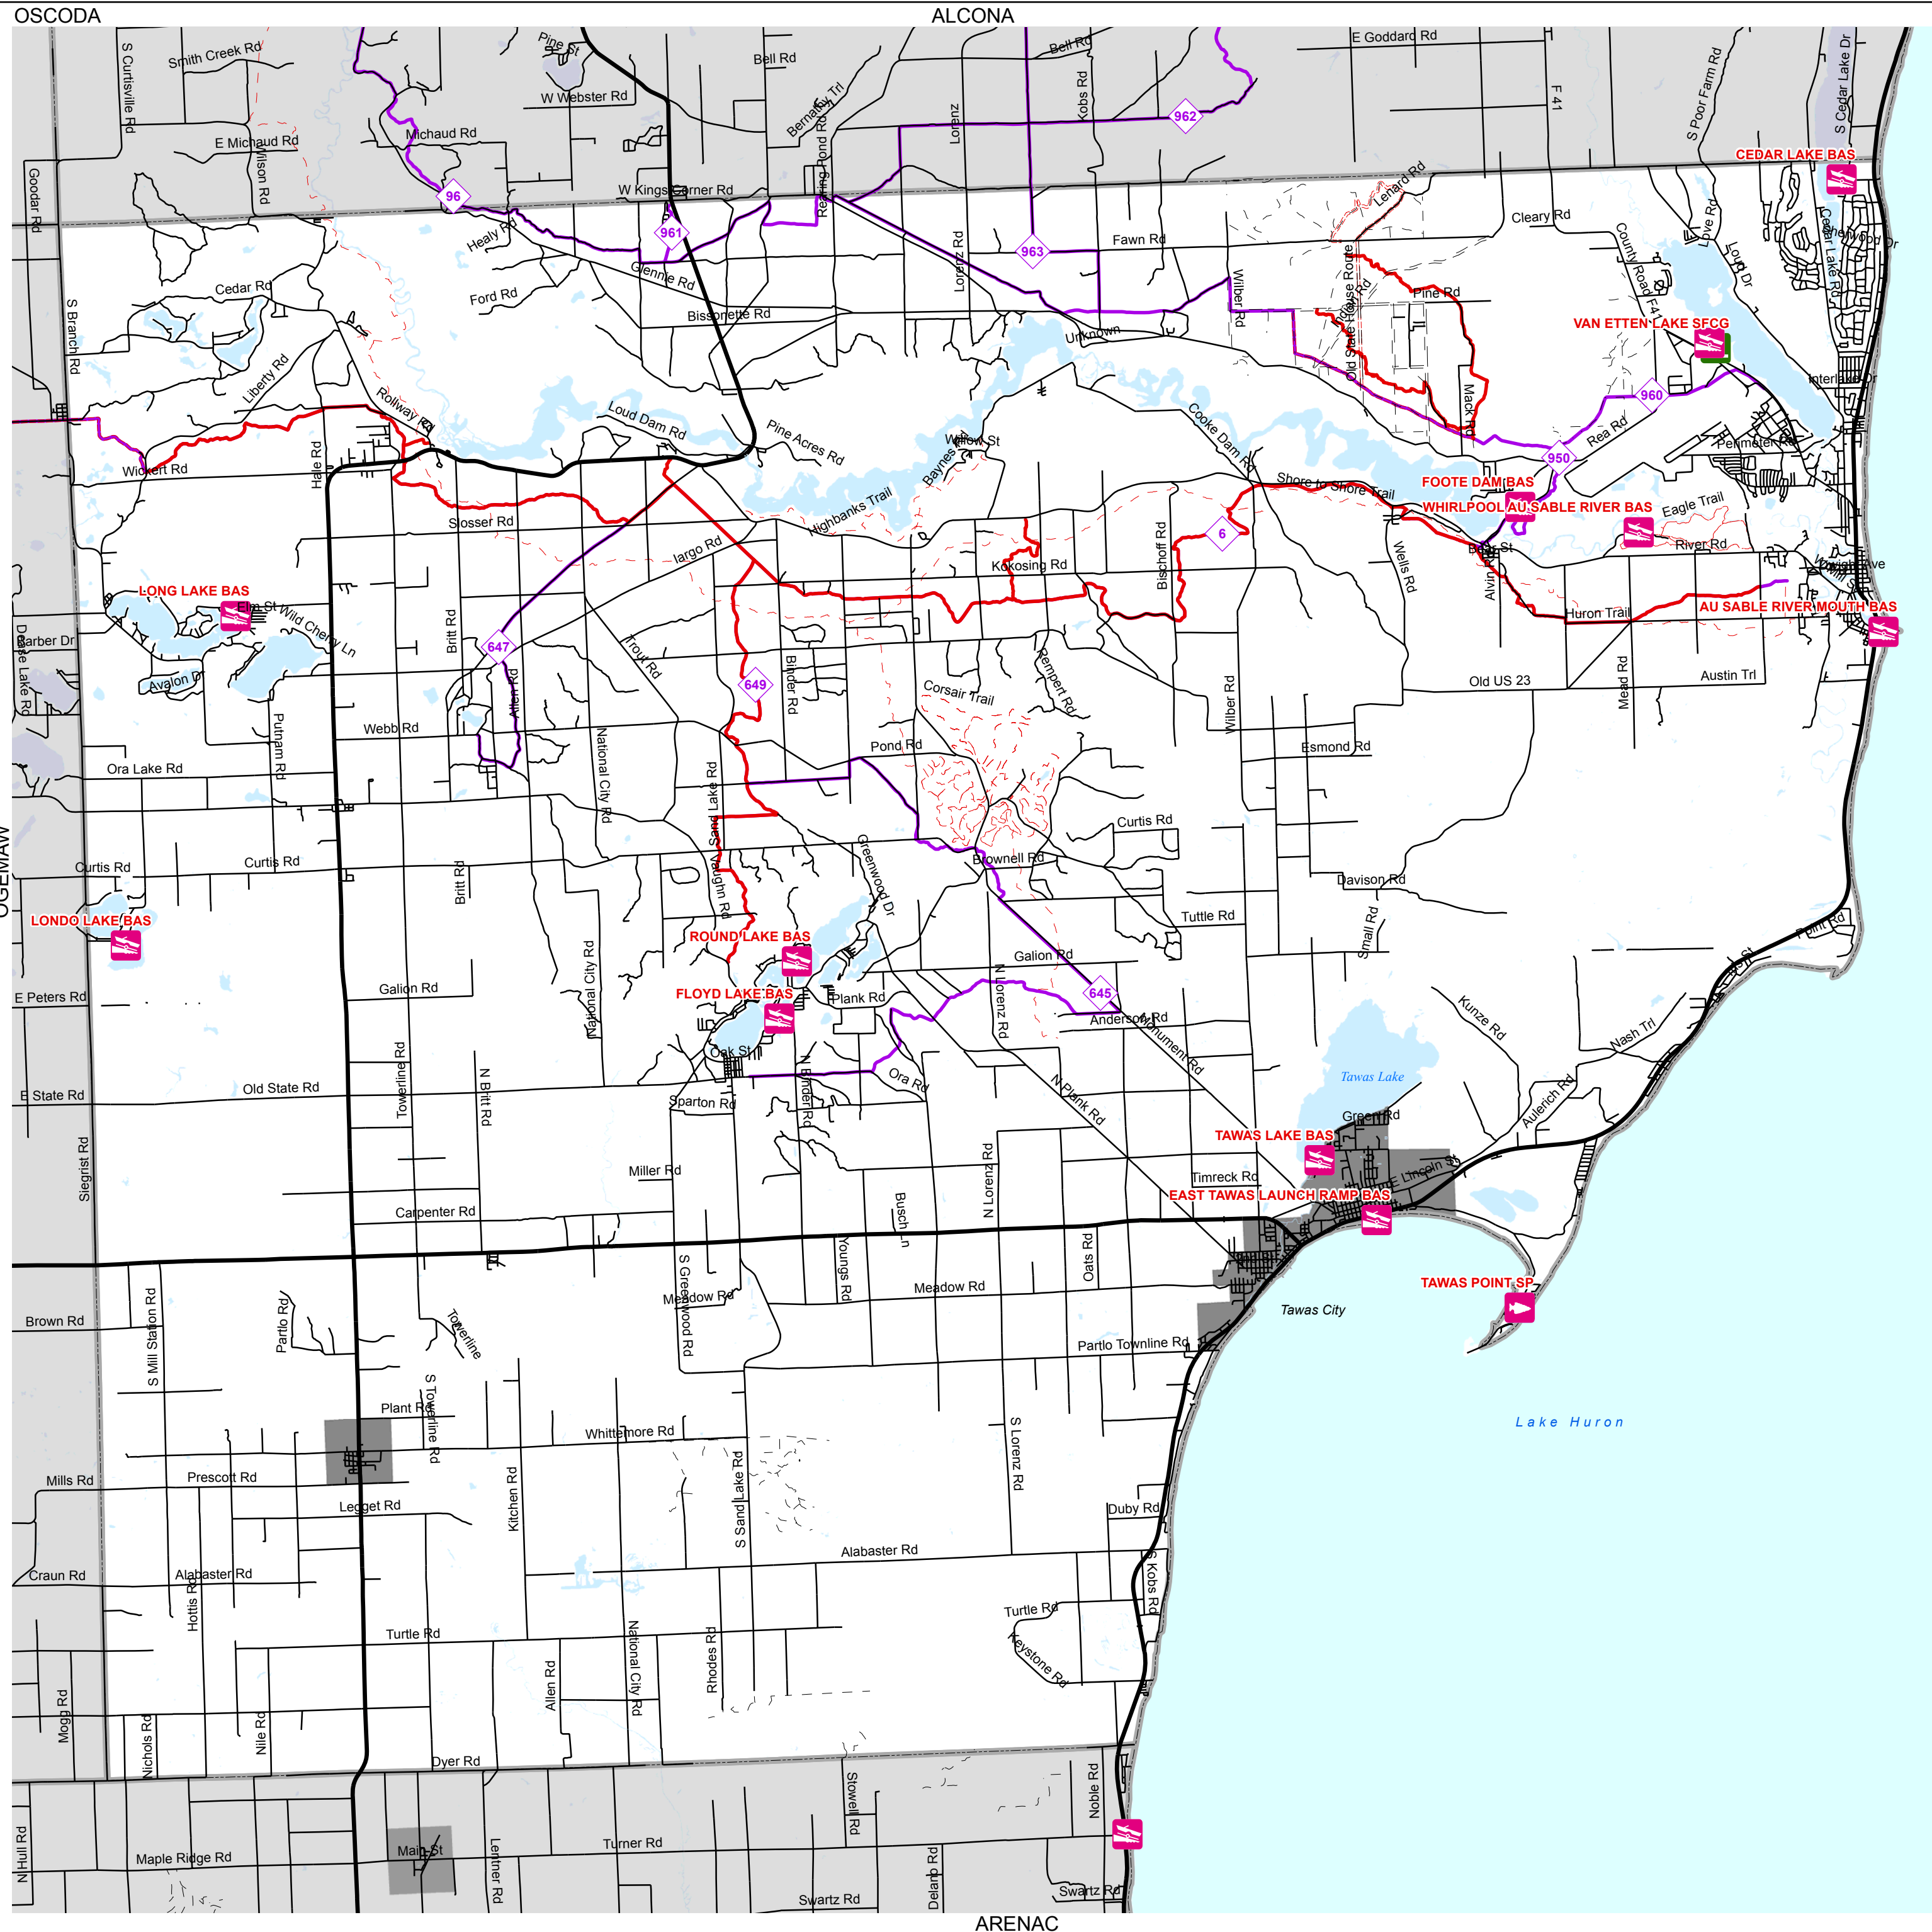

IOSCO COUNTY FACILITIES

DNR/DEQ Facilities

-  AIR QUALITY OFFICE
-  BOAT ACCESS SITE
-  ERMD OFFICE
-  FISHERIES OFFICE
-  FMD OFFICE
-  HARBOR
-  HISTORIC SITE
-  LAW ENFORCEMENT OFFICE
-  LOCK
-  MUSEUM
-  PARK OFFICE
-  REMEDIATION OFFICE
-  SCENIC SITE
-  STATE FOREST CAMPGROUND
-  STATE GAME AREA
-  STATE PARK
-  WATER RESOURCE OFFICE
-  WILDLIFE OFFICE
-  VISITOR CENTER
-  STATE FOREST
-  STATE PARK
-  STATE GAME AREA

Updated: 11/15/2011

Map Note:
Click the facility icons on the map to show Bing Map. Click on the listing below for the facilities web site.

Prepared by: DNR/FMD/RAU

List of Facilities

- AU SABLE RIVER MOUTH BAS
- CEDAR LAKE BAS
- EAST TAWAS LAUNCH RAMP BAS
- FLOYD LAKE BAS
- FOOTE DAM BAS
- LONDO LAKE BAS
- LONG LAKE BAS
- ROUND LAKE BAS
- TAWAS LAKE BAS
- TAWAS POINT LIGHTHOUSE
- TAWAS POINT SP
- VAN ETEN LAKE SFCG
- VAN ETEN LAKE SFCG BAS
- WHIRLPOOL AU SABLE RIVER BAS

- DNR Designated Trails**
-  ATV Trail
 -  MCCCT Trails
 -  Motorcycle-DNR Sticker
 -  Motorcycle-Secretary of State License
 -  Non-Motorized Trails
 -  ORV Route
 -  Rail to Trails
 -  Snowmobile Trail