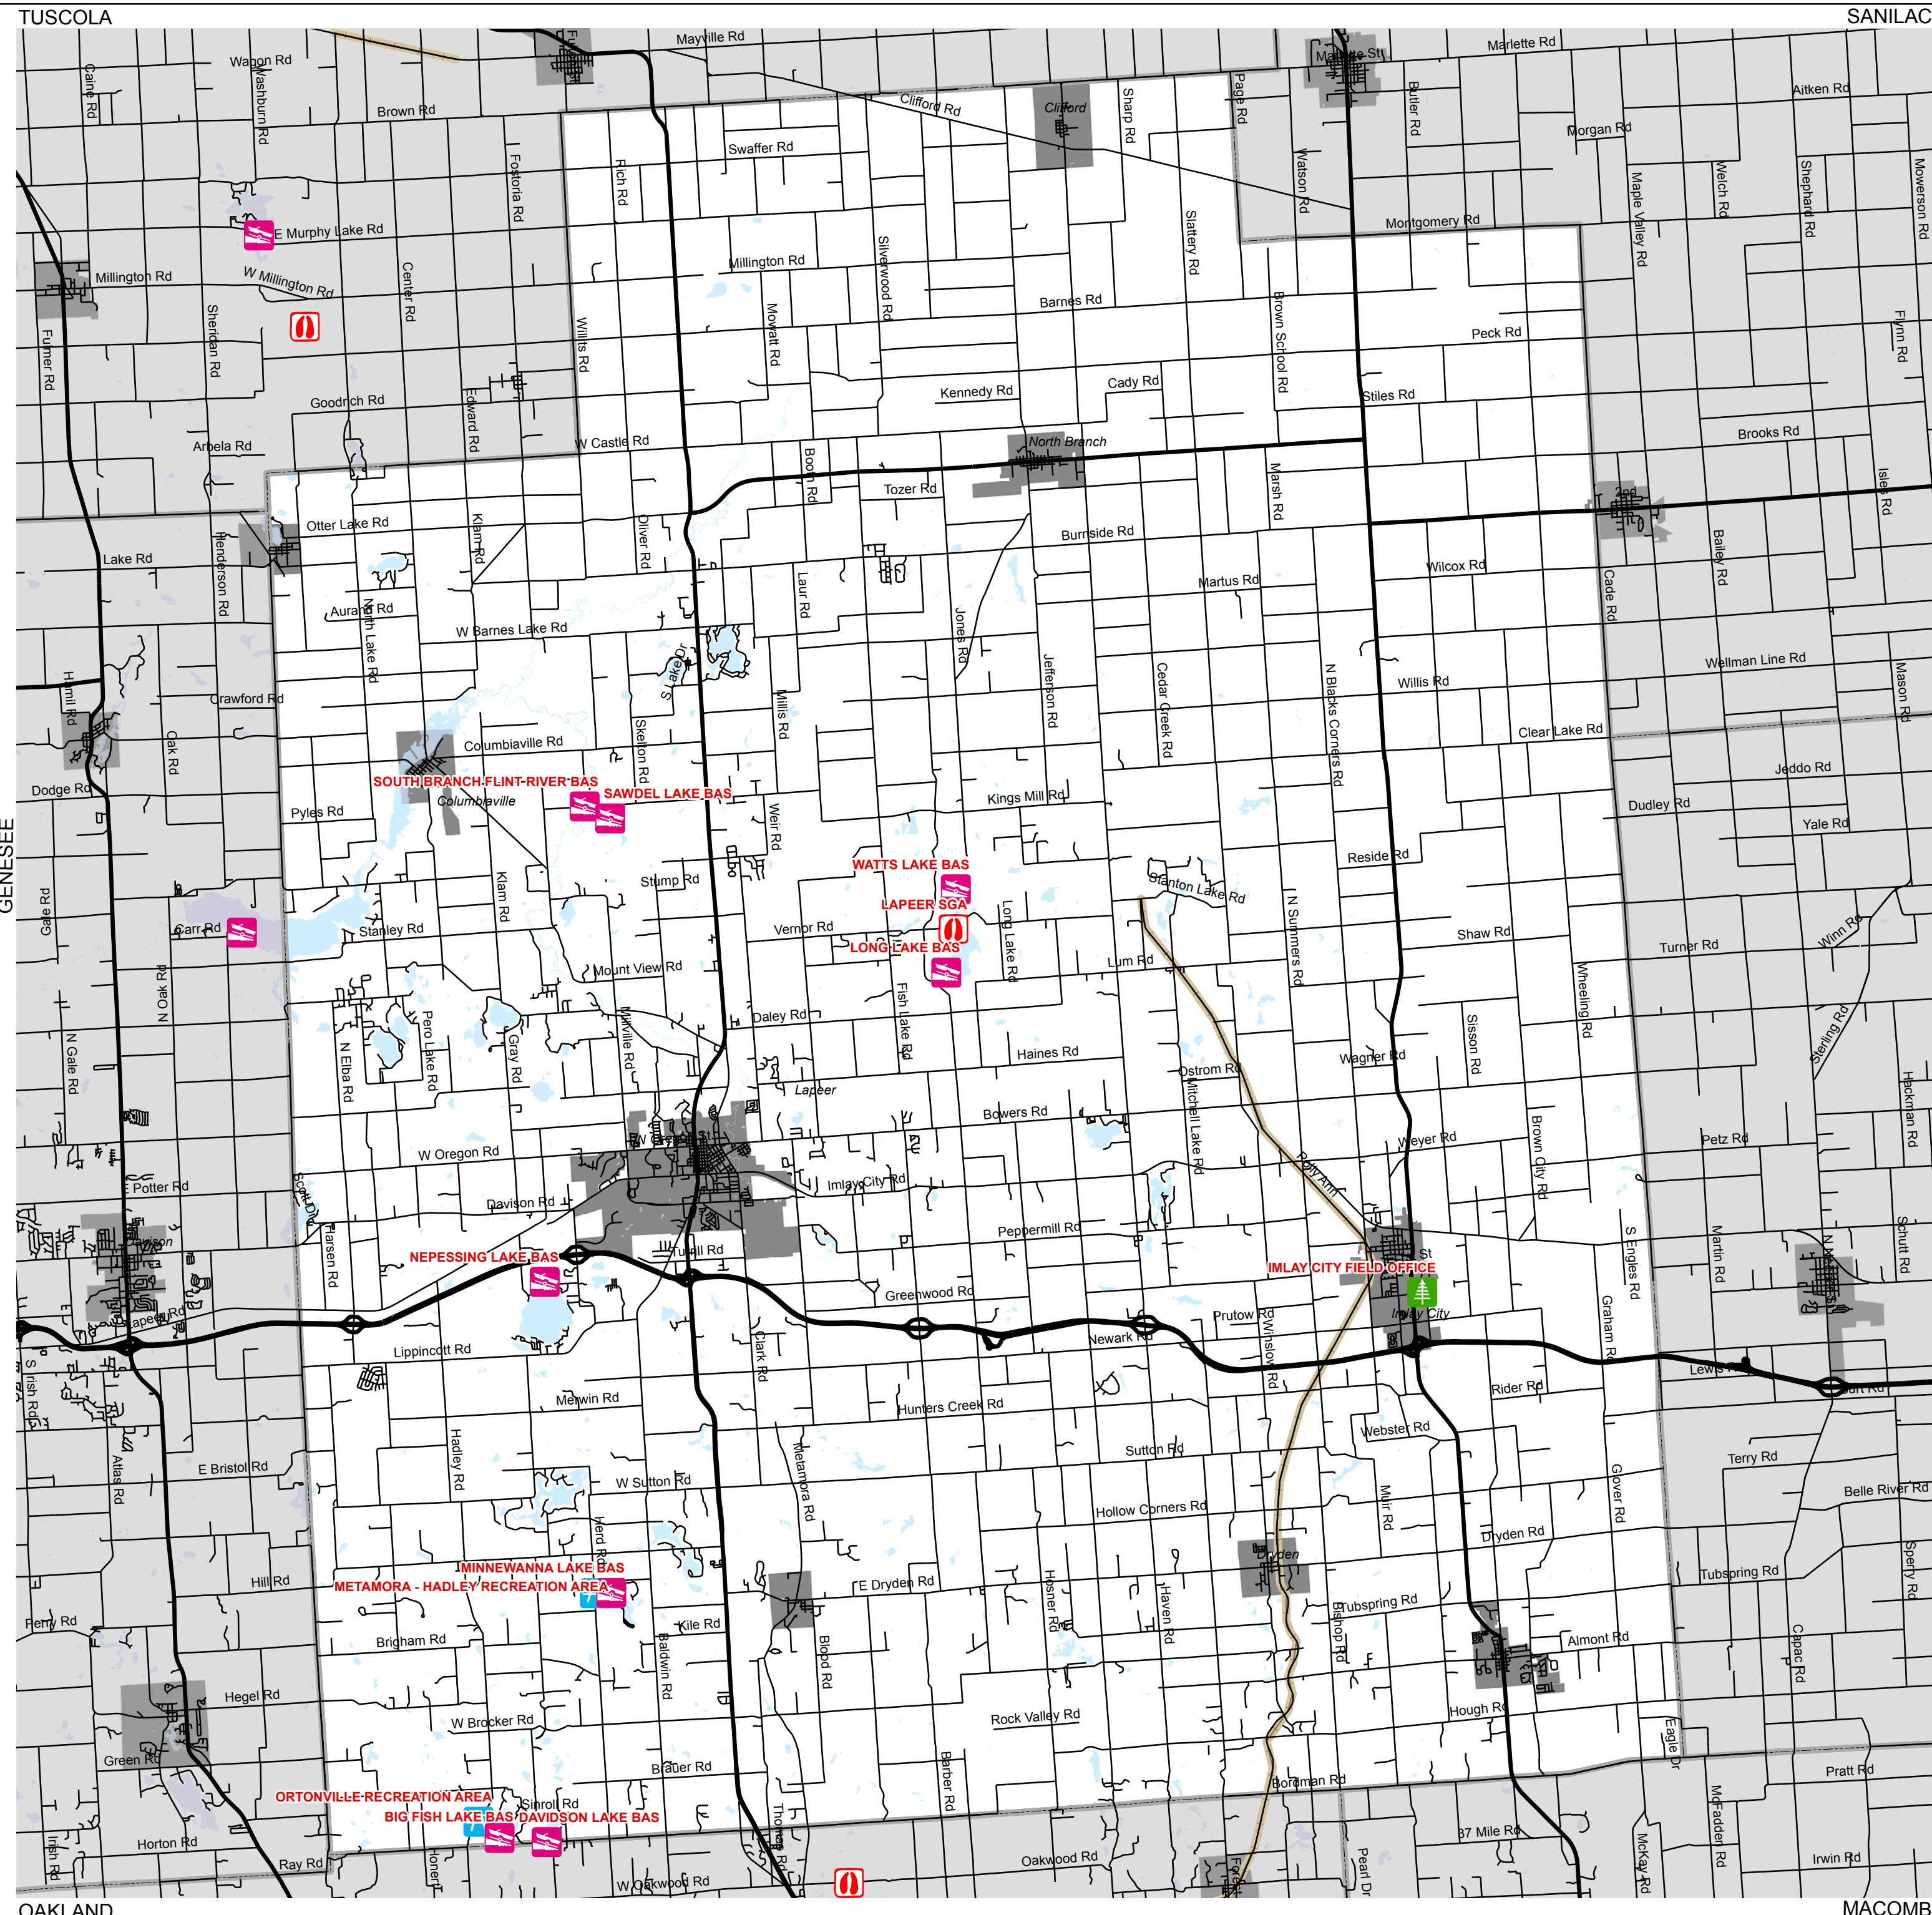

LAPEER COUNTY FACILITIES

DNR/DEQ Facilities

Updated: 11/15/2011

Map Note:

Click the facility icons on the map to show Bing Map. Click on the listing below for the facilities web site.

Prepared by: DNR/FMD/RAU

List of Facilities

- DNR Designated Trails
 - ATV Trail
 - MCCCT Trails
 - Motorcycle-DNR Sticker
 - Motorcycle-Secretary of State License
 - Non-Motorized Trails
 - ORV Route
 - Rail to Trails
 - Snowmobile Trail
- BIG FISH LAKE BAS
- DAVIDSON LAKE BAS
- IMLAY CITY FIELD OFFICE
- LAPEER SGA
- LONG LAKE BAS
- METAMORA - HADLEY RECREATION AREA
- MINNEWANNA LAKE BAS
- NEPESING LAKE BAS
- ORTONVILLE RECREATION AREA
- SAWDEL LAKE BAS
- SOUTH BRANCH FLINT RIVER BAS
- WATTS LAKE BAS

TUSCOLA

SANILAC

GENESEE

ST. CLAIR

OAKLAND

MACOMB