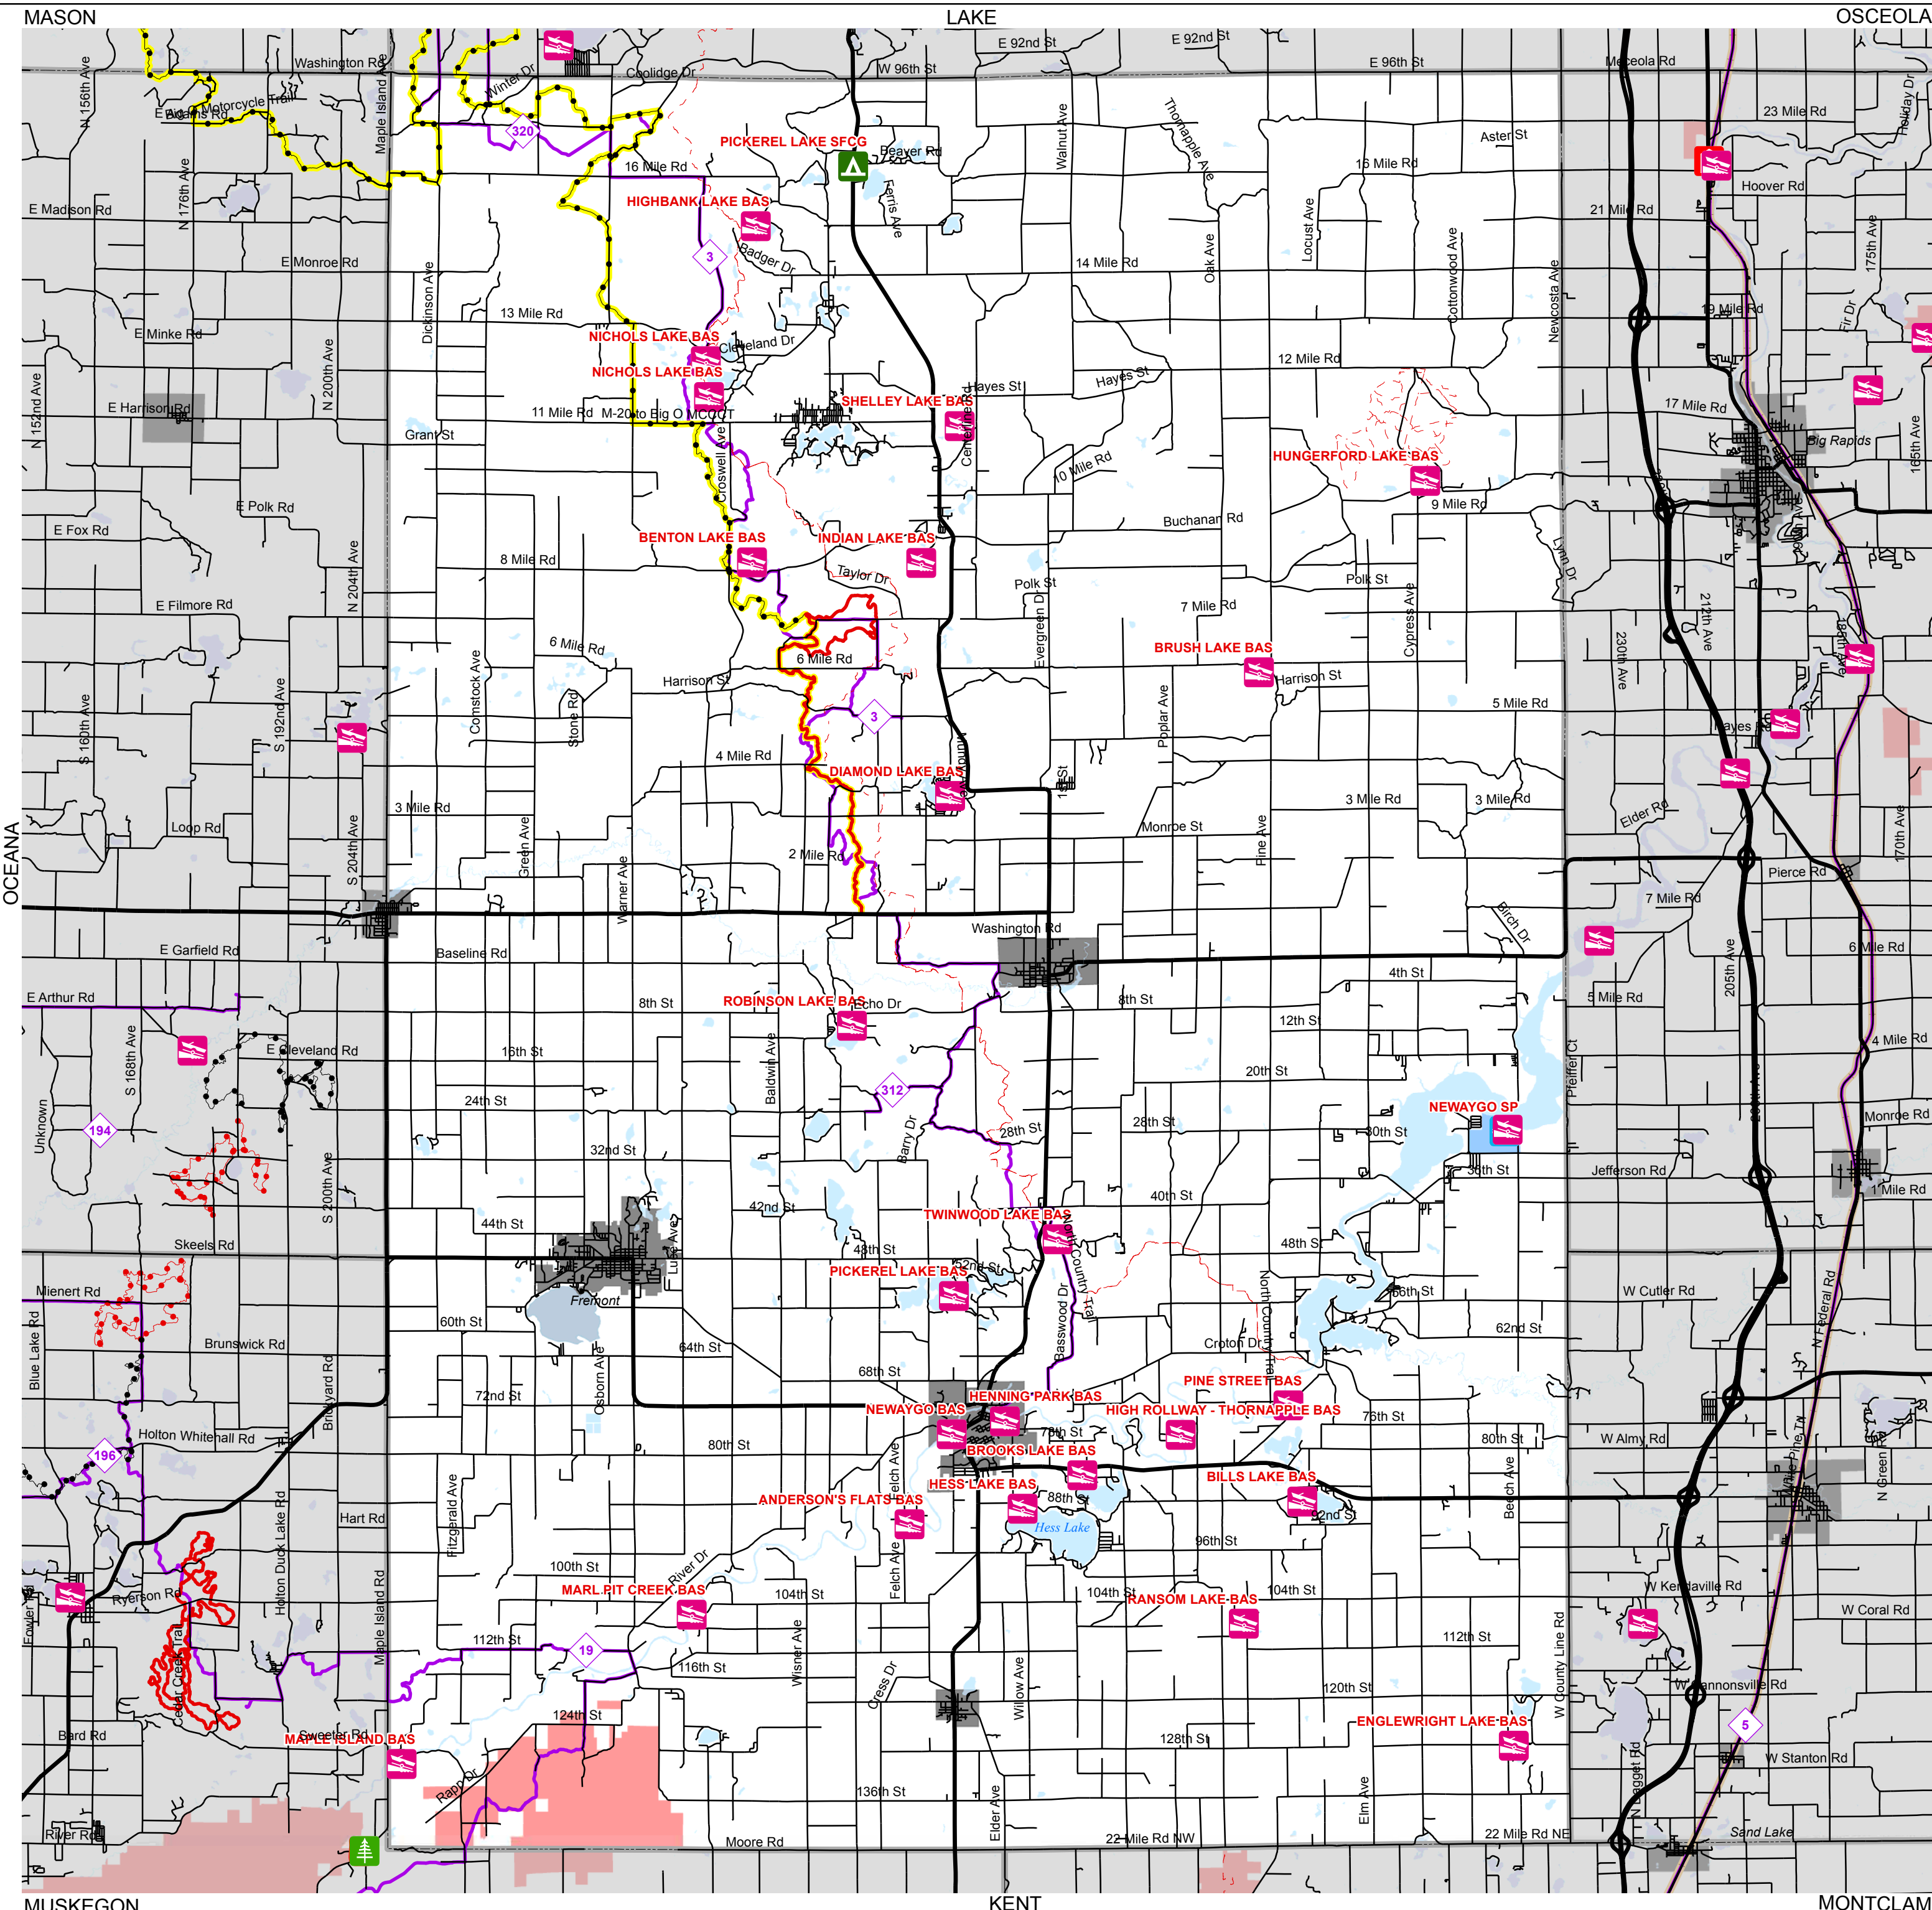

NEWAYGO COUNTY FACILITIES

DNR/DEQ Facilities

Updated: 11/16/2011

Map Note:
Click the facility icons on the map to show Bing Map. Click on the listing below for the facilities web site.

Prepared by: DNR/FMD/RAU

List of Facilities

- ANDERSON'S FLATS BAS
- BENTON LAKE BAS
- BILLS LAKE BAS
- BROOKS LAKE BAS
- BRUSH LAKE BAS
- DIAMOND LAKE BAS
- ENLEWRIGHT LAKE BAS
- HENNING PARK BAS
- HESS LAKE BAS
- HIGH ROLLWAY - THORNAPPLE BAS
- HIGHBANK LAKE BAS
- HUNGERFORD LAKE BAS
- INDIAN LAKE BAS
- MAPLE ISLAND BAS
- MARL PIT CREEK BAS
- NEWAYGO BAS
- NEWAYGO SP
- NEWAYGO SP BAS
- NICHOLS LAKE BAS
- PICKEREL LAKE BAS
- PICKEREL LAKE SFCG
- PINE STREET BAS
- RANSOM LAKE BAS
- ROBINSON LAKE BAS
- SHELLEY LAKE BAS
- TWINWOOD LAKE BAS

- DNR Designated Trails**
- ATV Trail
 - MCCCT Trails
 - Motorcycle-DNR Sticker
 - Motorcycle-Secretary of State License
 - Non-Motorized Trails
 - ORV Route
 - Rail to Trails
 - Snowmobile Trail

MASON LAKE OSCEOLA OCEANA MECOSTA MUSKEGON KENT MONTCLAM