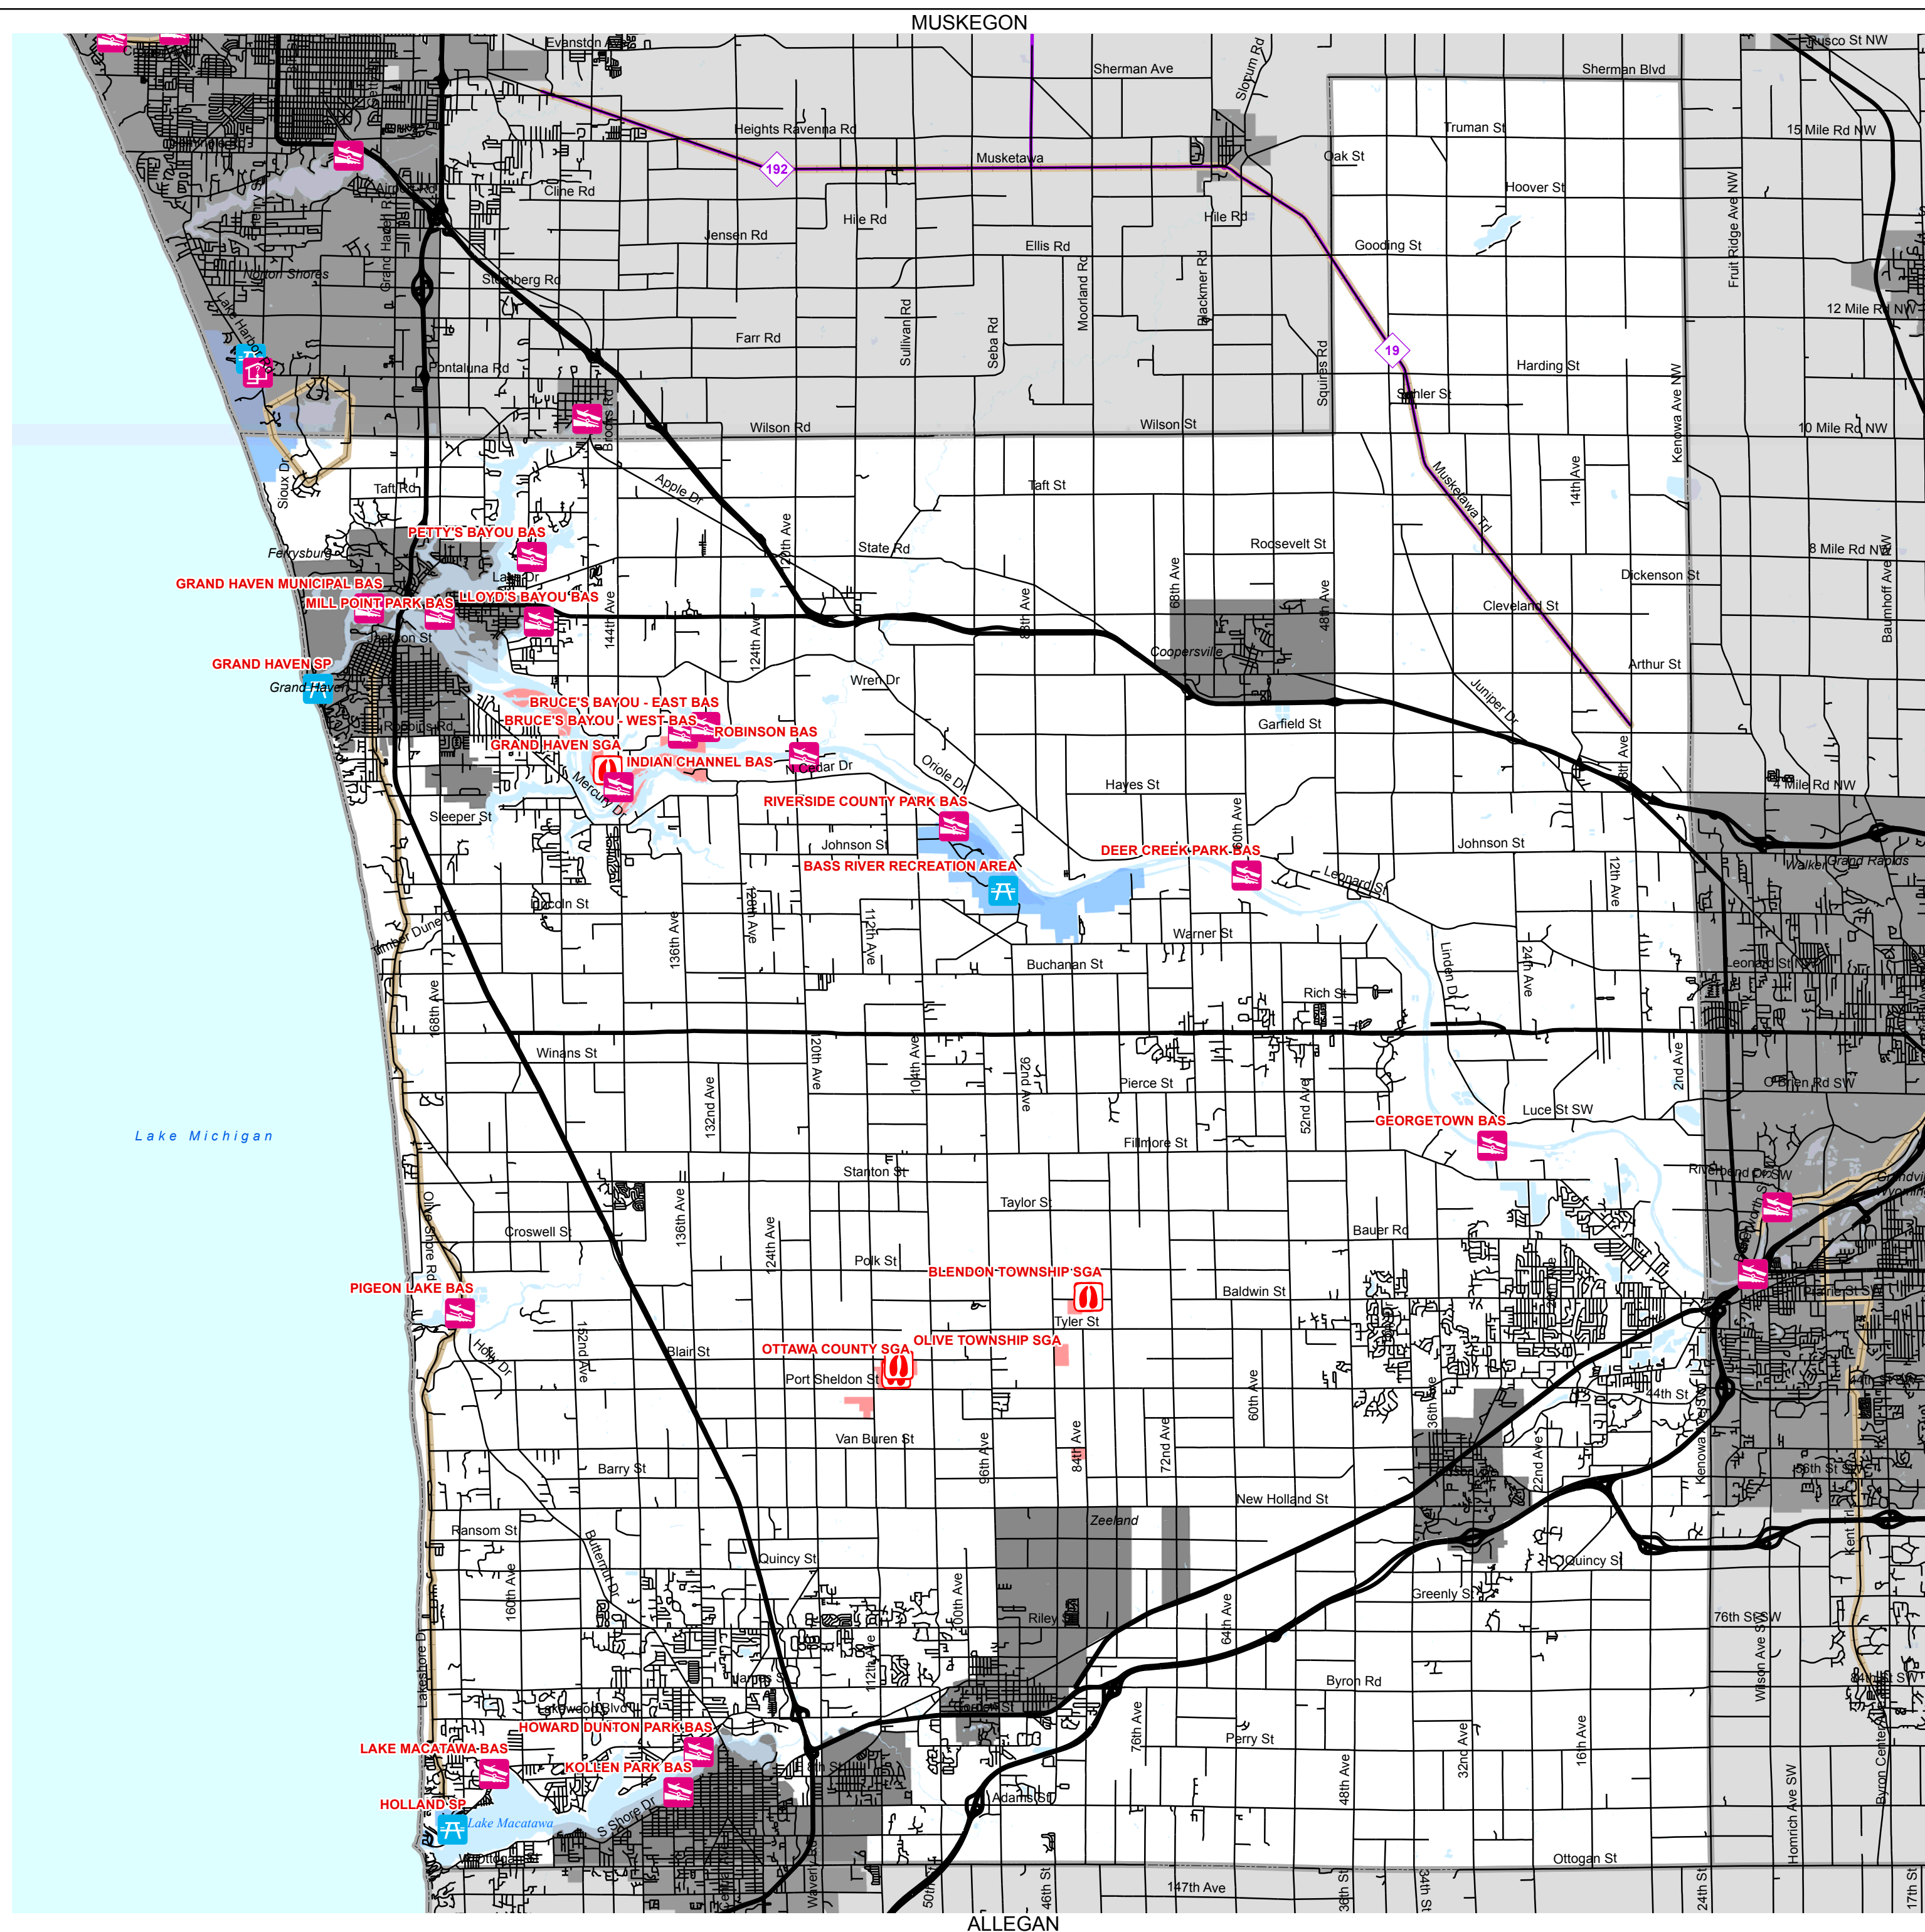

## DNR/DEQ Facilities

-  AIR QUALITY OFFICE
-  BOAT ACCESS SITE
-  ERMD OFFICE
-  FISHERIES OFFICE
-  FMD OFFICE
-  HARBOR
-  HISTORIC SITE
-  LAW ENFORCEMENT OFFICE
-  LOCK
-  MUSEUM
-  PARK OFFICE
-  REMEDIATION OFFICE
-  SCENIC SITE
-  STATE FOREST CAMPGROUND
-  STATE GAME AREA
-  STATE PARK
-  WATER RESOURCE OFFICE
-  WILDLIFE OFFICE
-  VISITOR CENTER
-  STATE FOREST
-  STATE PARK
-  STATE GAME AREA

Updated: 11/16/2011

**Map Note:**  
Click the facility icons on the map to show Bing Map. Click on the listing below for the facilities web site.

Prepared by: DNR/FMD/RAU

## List of Facilities

- BASS RIVER RECREATION AREA
- BLENDON TOWNSHIP SGA
- BRUCE'S BAYOU - EAST BAS
- BRUCE'S BAYOU - WEST BAS
- DEER CREEK PARK BAS
- GEORGETOWN BAS
- GRAND HAVEN MUNICIPAL BAS
- GRAND HAVEN SGA
- GRAND HAVEN SP
- HOLLAND SP
- HOWARD DUNTON PARK BAS
- INDIAN CHANNEL BAS
- KOLLEN PARK BAS
- LAKE MACATAWA BAS
- LLOYD'S BAYOU BAS
- MILL POINT PARK BAS
- OLIVE TOWNSHIP SGA
- OTTAWA COUNTY SGA
- PETTY'S BAYOU BAS
- PIGEON LAKE BAS
- RIVERSIDE COUNTY PARK BAS
- ROBINSON BAS

- DNR Designated Trails**
-  ATV Trail
  -  MCCCT Trails
  -  Motorcycle-DNR Sticker
  -  Motorcycle-Secretary of State License
  -  Non-Motorized Trails
  -  ORV Route
  -  Rail to Trails
  -  Snowmobile Trail