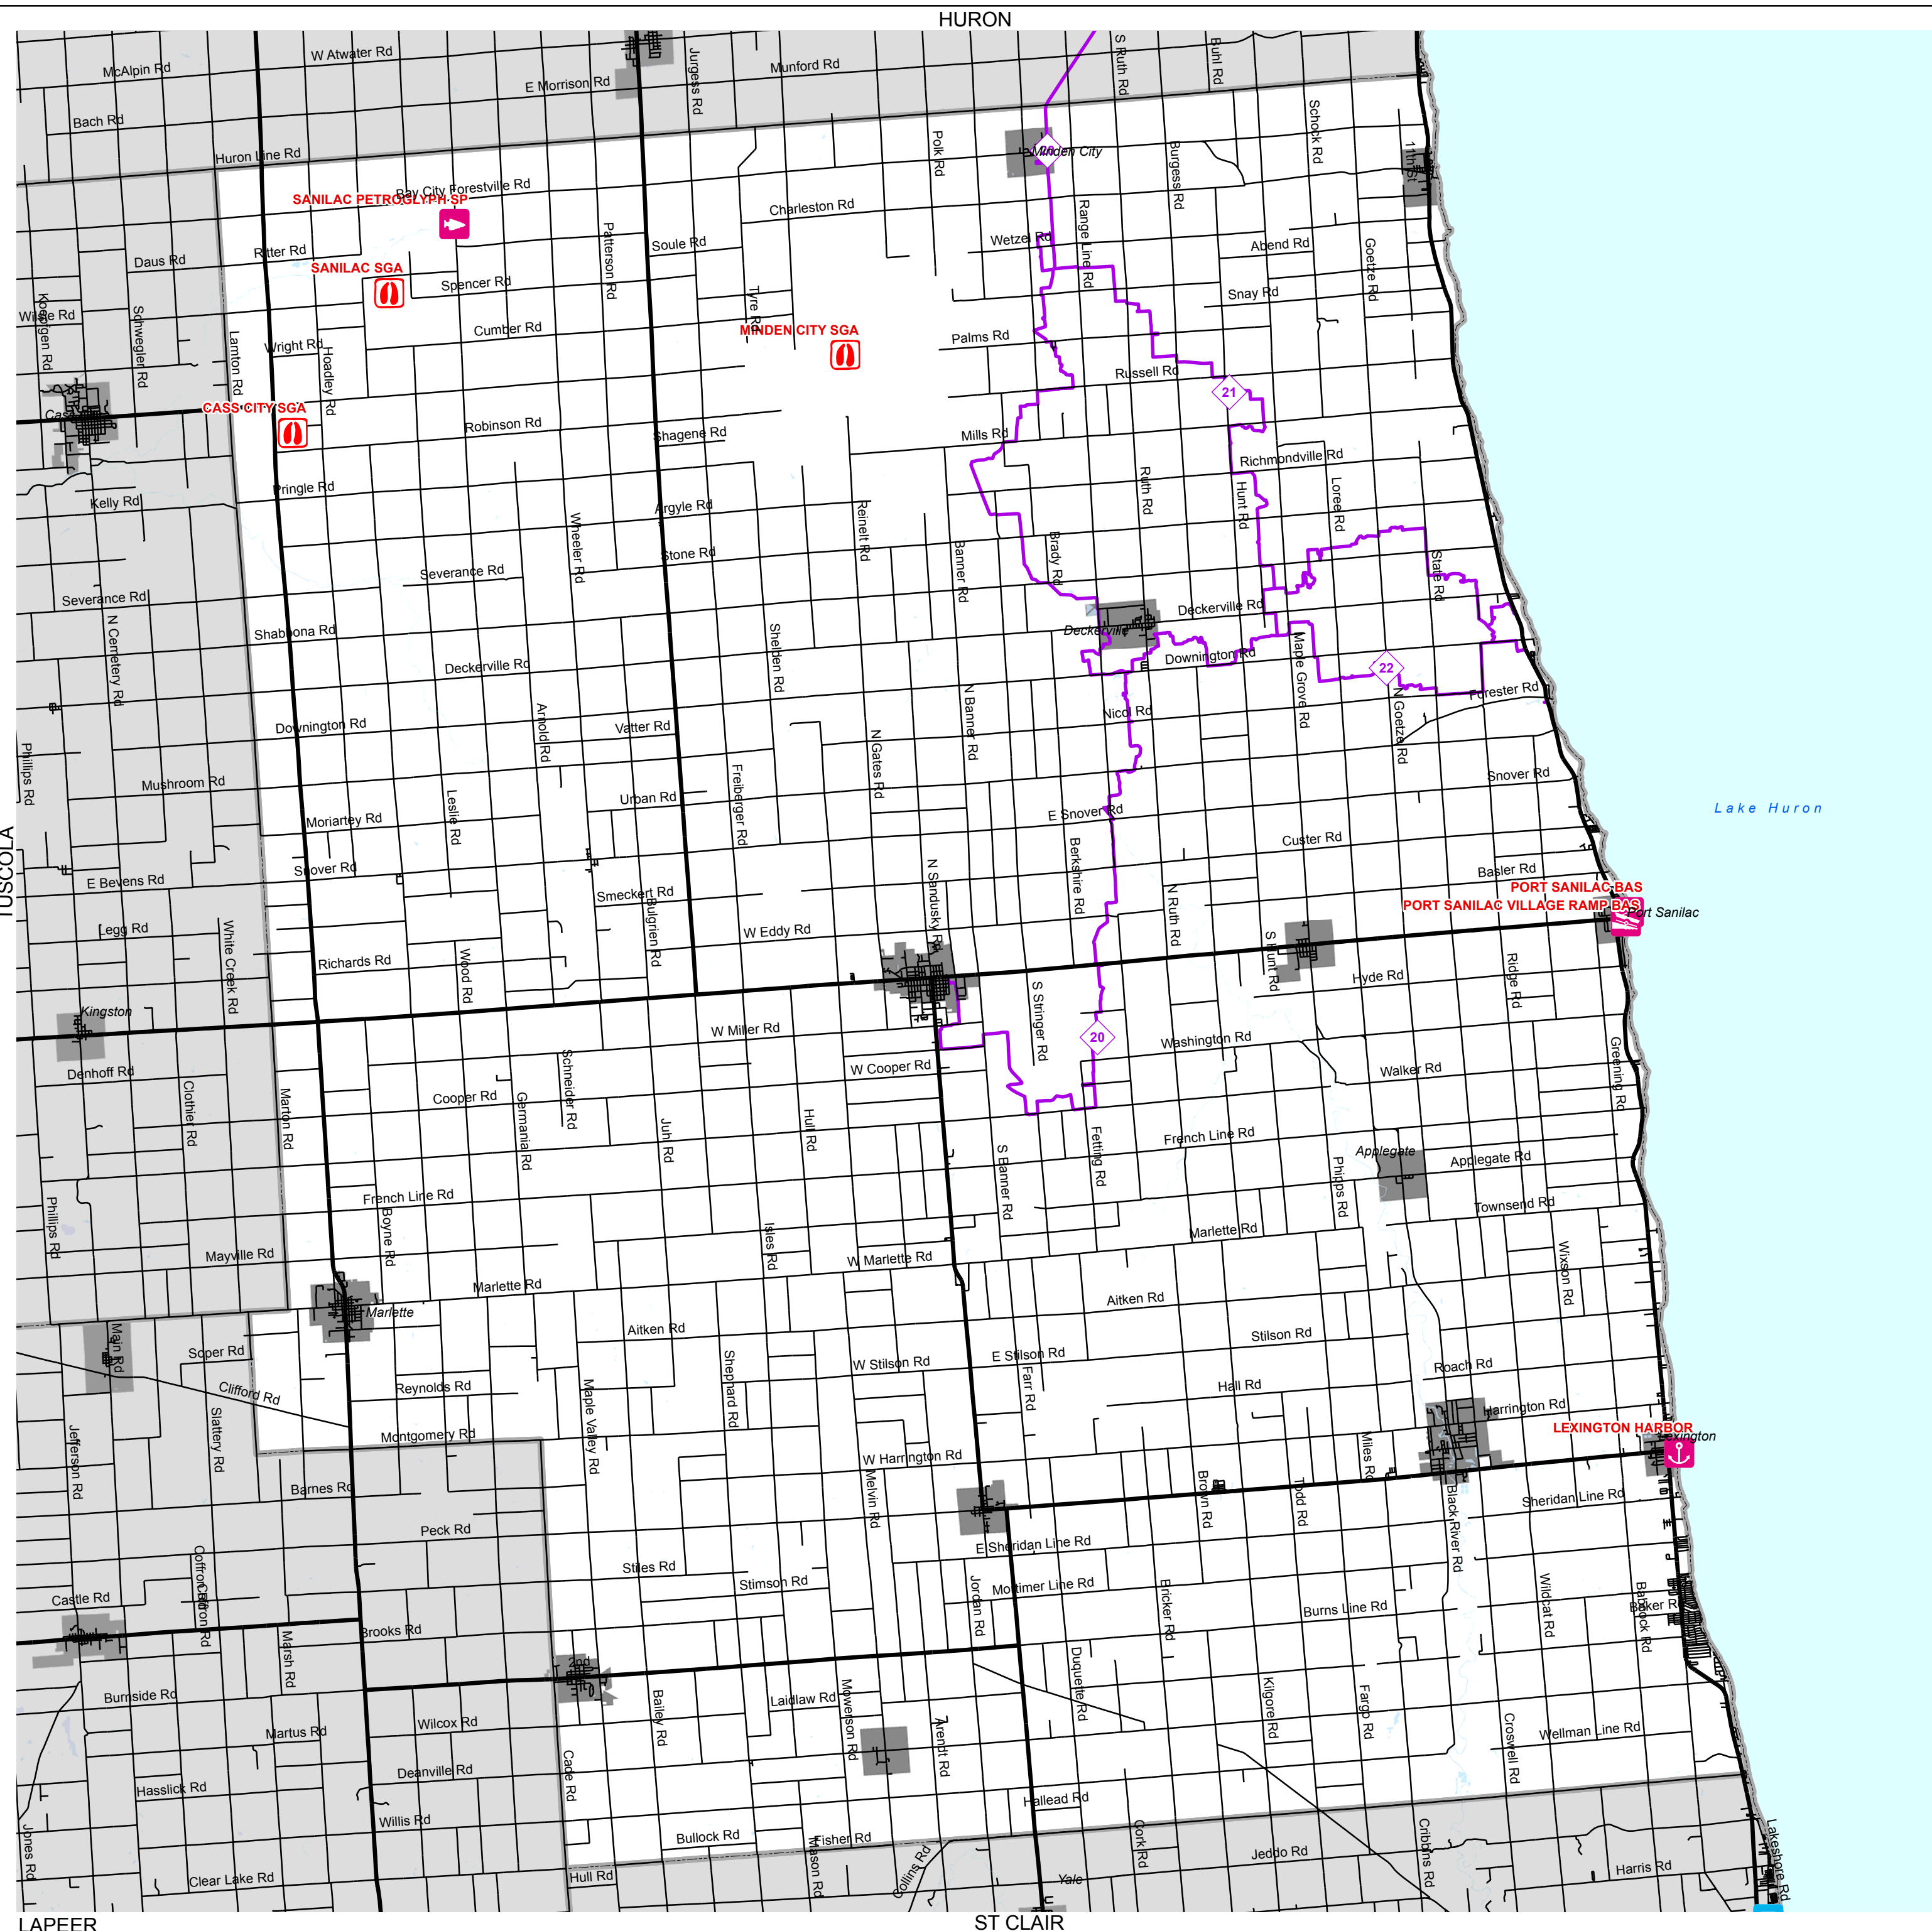

SANILAC COUNTY FACILITIES

DNR/DEQ Facilities

Updated: 11/16/2011

Map Note:

Click the facility icons on the map to show Bing Map. Click on the listing below for the facilities web site.

Prepared by: DNR/FMD/RAU

List of Facilities

- CASS CITY SGA
- LEXINGTON HARBOR
- MINDEN CITY SGA
- PORT SANILAC BAS
- PORT SANILAC VILLAGE RAMP BAS
- SANILAC PETROGLYPH SP
- SANILAC SGA

DNR Designated Trails

- ATV Trail
- MCCCT Trails
- Motorcycle-DNR Sticker
- Motorcycle-Secretary of State License
- Non-Motorized Trails
- ORV Route
- Rail to Trails
- Snowmobile Trail

LAPEER

ST CLAIR

Lake Huron