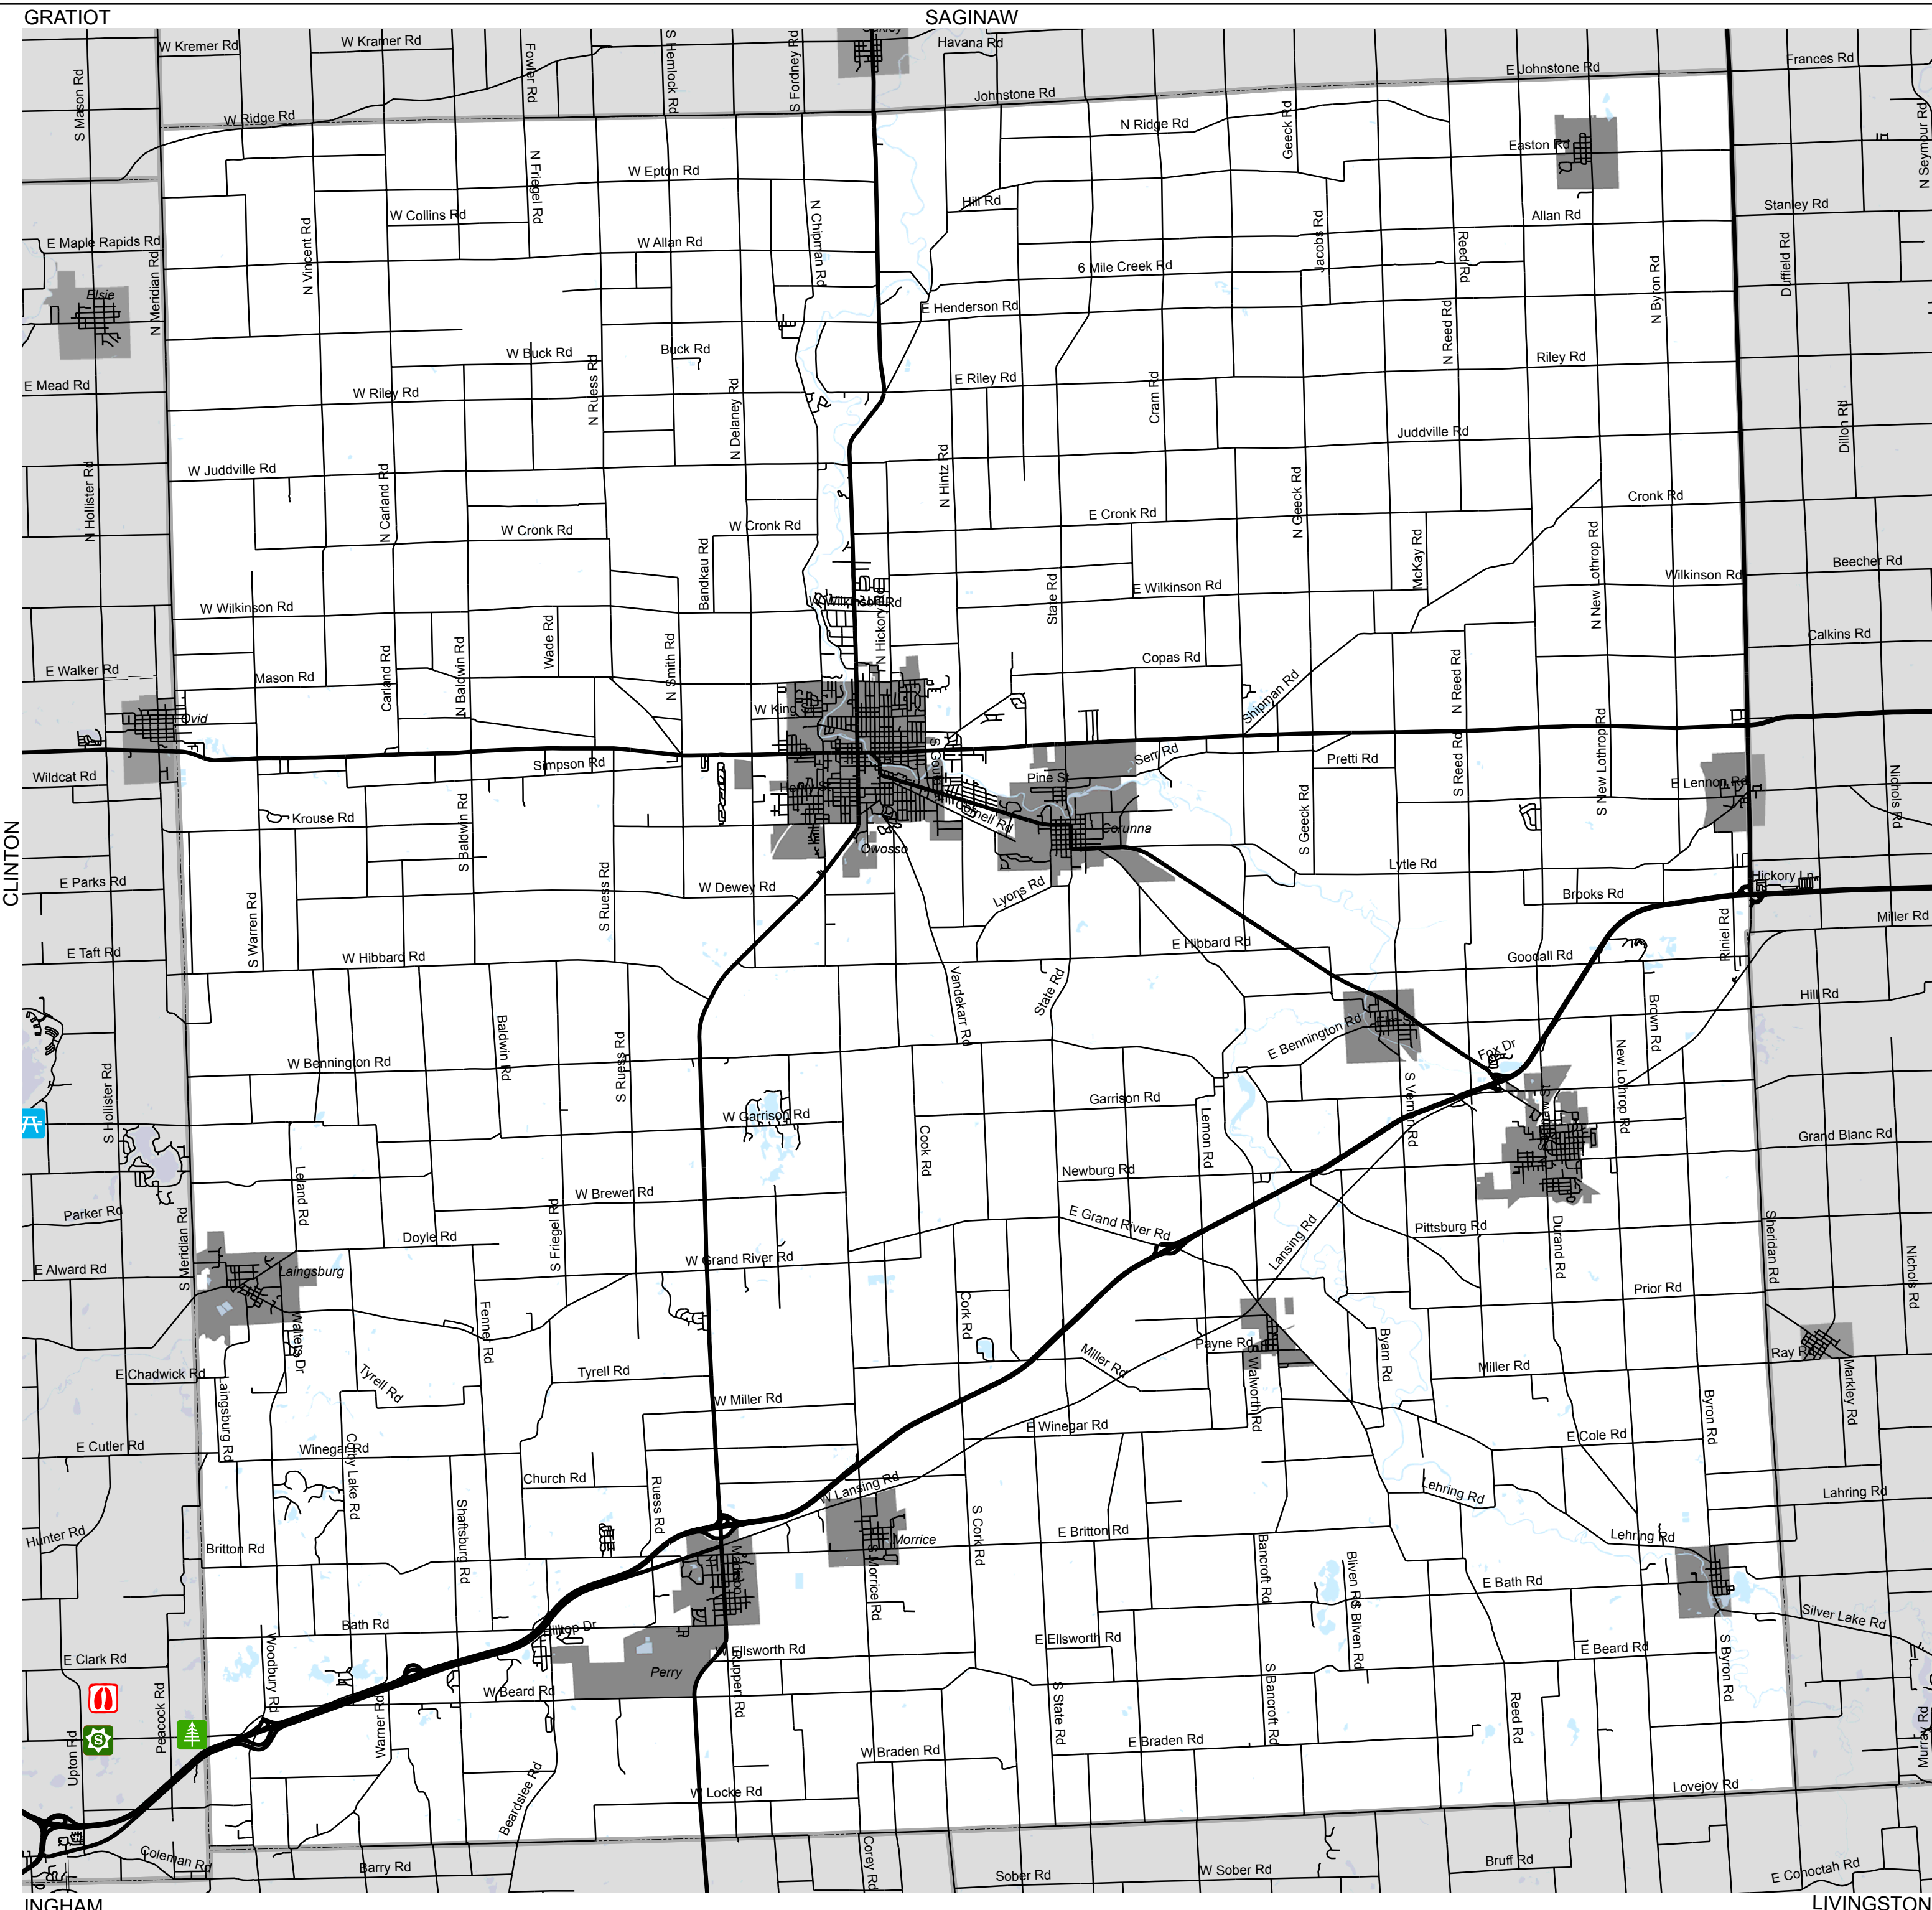

# SHIAWASSEE COUNTY FACILITIES

## DNR/DEQ Facilities

Updated: 11/16/2011

**Map Note:**  
 Click the facility icons on the map to show Bing Map.  
 Click on the listing below for the facilities web site.

Prepared by: DNR/FMD/RAU

## List of Facilities

THERE ARE NO FACILITIES

- DNR Designated Trails**
- ATV Trail
  - MCCCT Trails
  - Motorcycle-DNR Sticker
  - Motorcycle-Secretary of State License
  - Non-Motorized Trails
  - ORV Route
  - Rail to Trails
  - Snowmobile Trail

GRATIOT

SAGINAW

CLINTON

GENESEE

INGHAM

LIVINGSTON