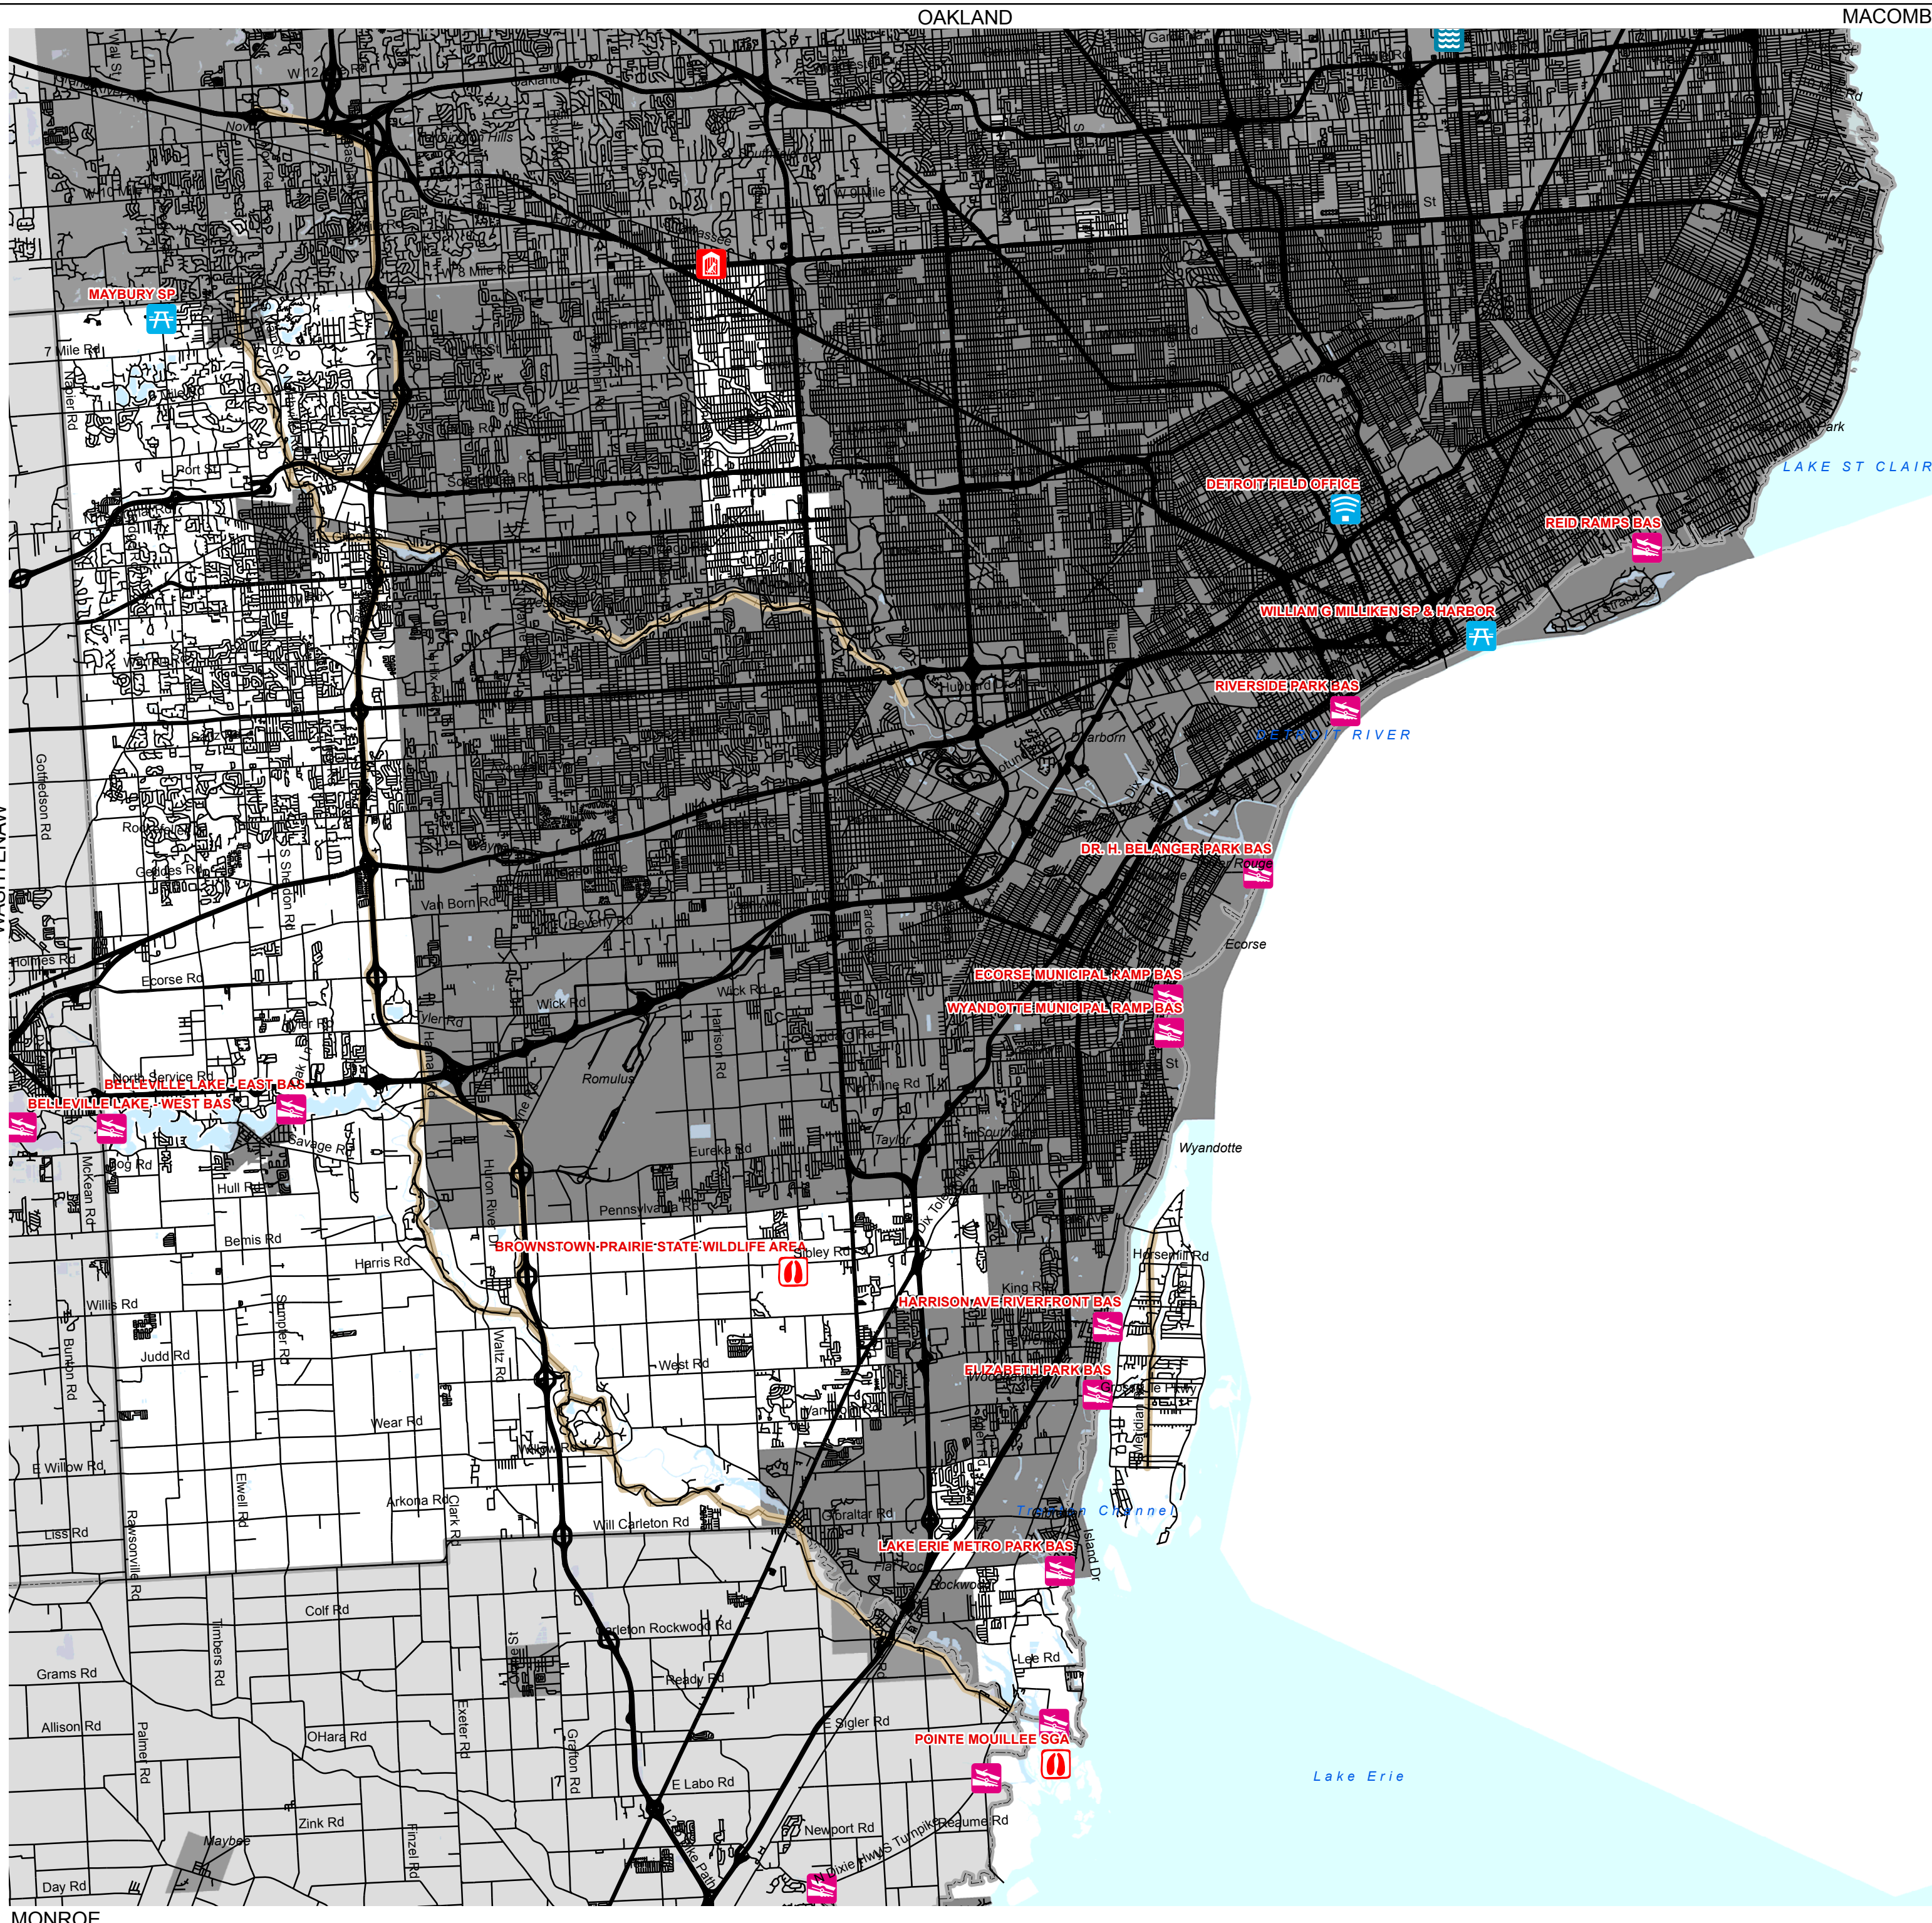

WAYNE COUNTY FACILITIES

DNR/DEQ Facilities

Updated: 11/16/2011

Map Note:

Click the facility icons on the map to show Bing Map. Click on the listing below for the facilities web site.

Prepared by: DNR/FMD/RAU

List of Facilities

- BELLEVILLE LAKE - EAST BAS
- BELLEVILLE LAKE - WEST BAS
- BROWNSTOWN PRAIRIE STATE WILDLIFE AREA
- DETROIT FIELD OFFICE
- DR. H. BELANGER PARK BAS
- ECORSE MUNICIPAL RAMP BAS
- ELIZABETH PARK BAS
- HARRISON AVE RIVERFRONT BAS
- LAKE ERIE METRO PARK BAS
- MAYBURY SP
- POINTE MOUILLEE SGA
- REID RAMPS BAS
- RIVERSIDE PARK BAS
- WILLIAM G MILLIKEN SP & HARBOR
- WYANDOTTE MUNICIPAL RAMP BAS

- ### DNR Designated Trails
- ATV Trail
 - MCCCT Trails
 - Motorcycle-DNR Sticker
 - Motorcycle-Secretary of State License
 - Non-Motorized Trails
 - ORV Route
 - Rail to Trails
 - Snowmobile Trail