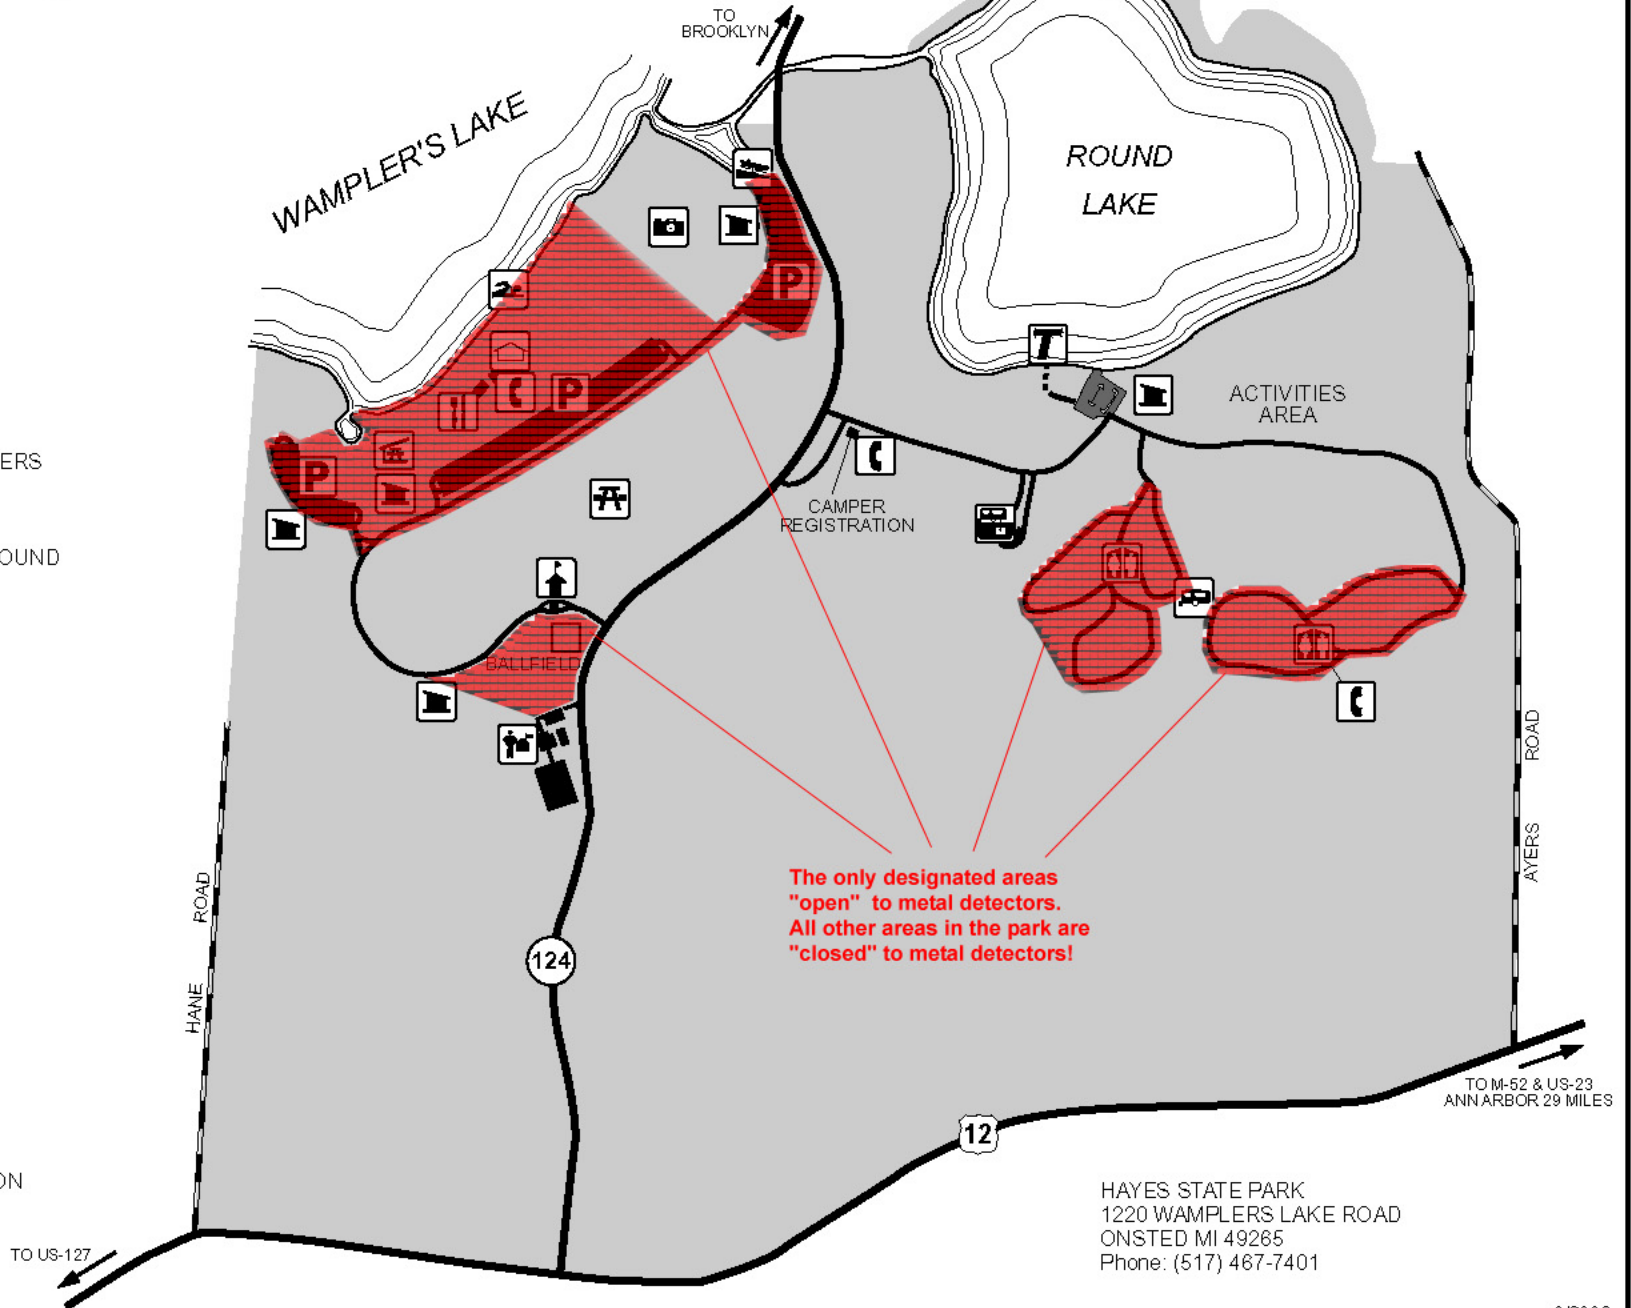

W. J. Hayes State Park

LEGEND

- PAVED ROAD
- GRAVEL ROAD
- STATE PARK LAND
- PARK HEADQUARTERS
- CONTACT STATION
- MODERN CAMPGROUND
- PARKING
- BEACH
- BEACH HOUSE
- CONCESSION
- BOAT LAUNCH
- FISHING PIER
- PICNIC AREA
- PICNIC SHELTER
- SCENIC VIEW
- RESTROOM
- VAULT TOILET
- PAY PHONE
- SANITATION STATION