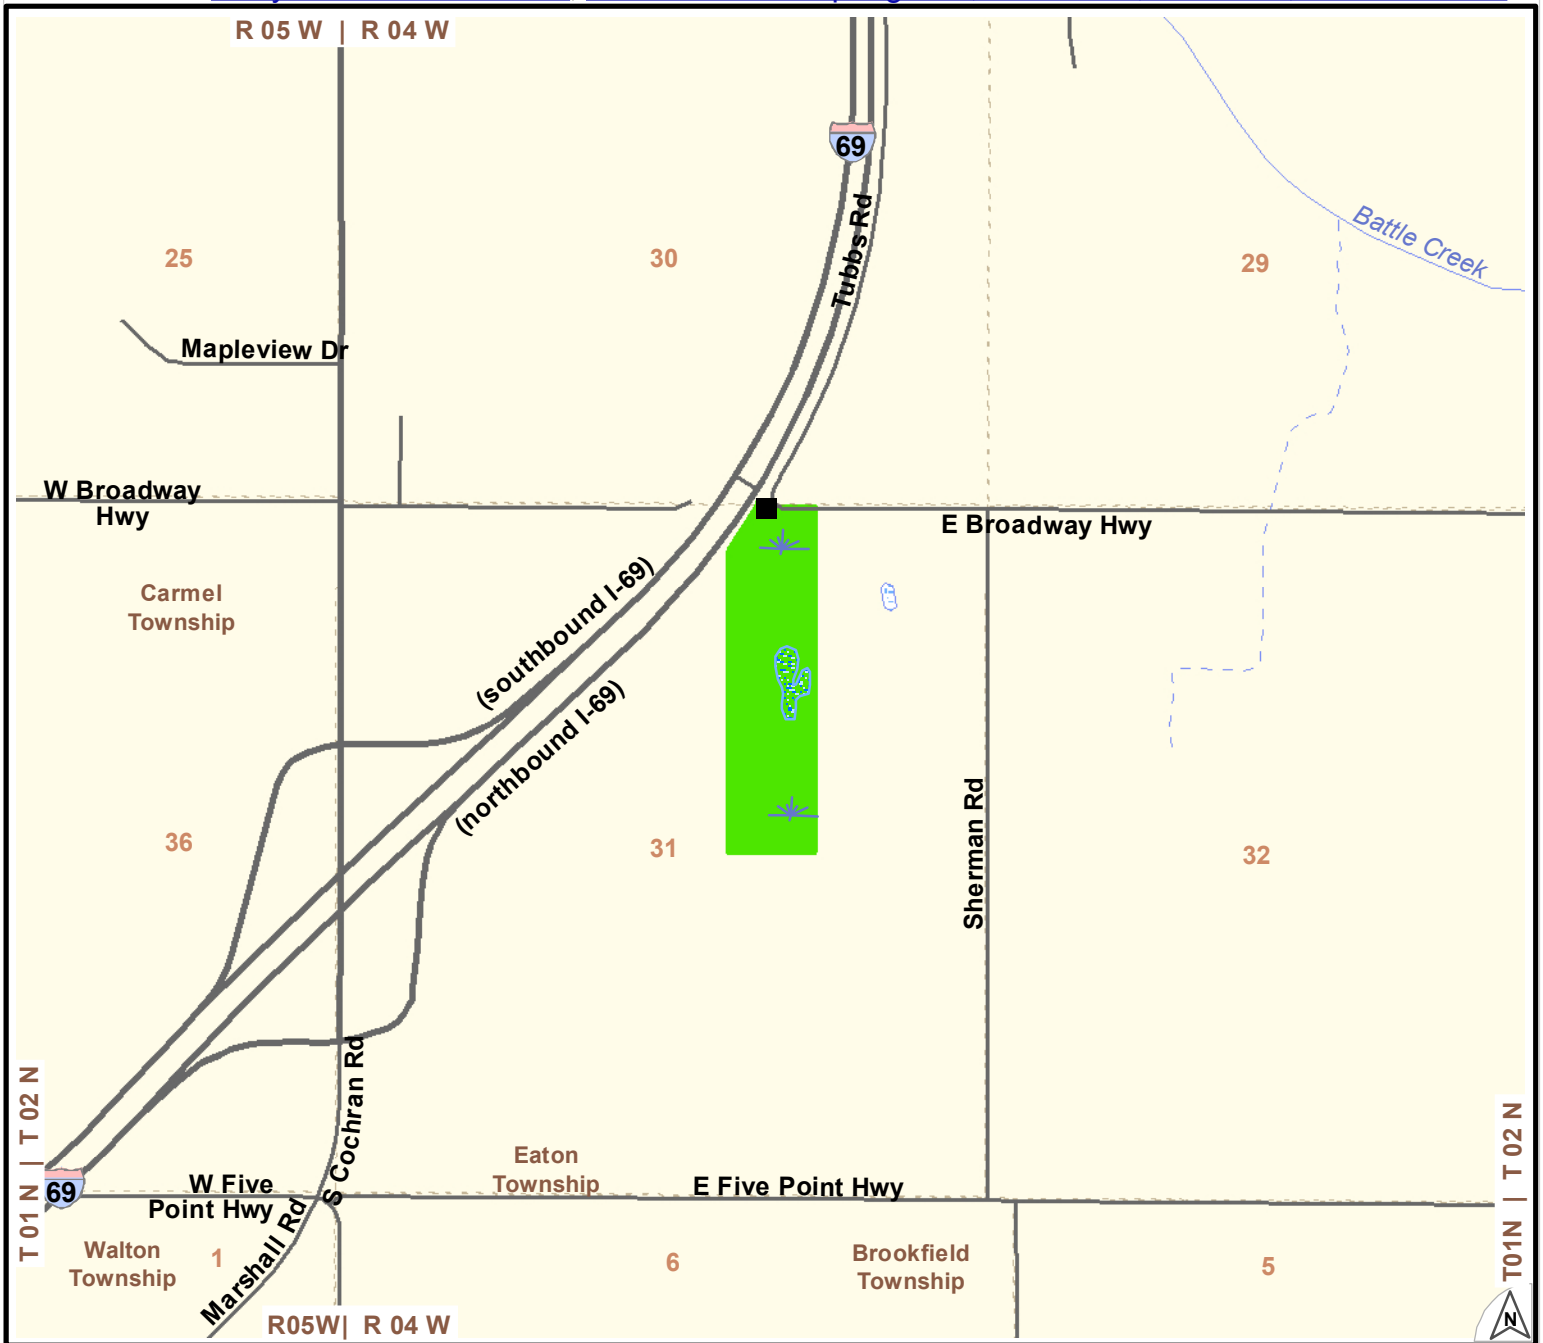

CHARLOTTE STATE GAME AREA

in Eaton County

Contact: Barry DNR Wildlife Office, 1805 S Yankee Springs Rd, Middleville, MI 49333; 269-795-3280

State Wildlife/Game Area:

- Hutable Land - General Area
- Parking Lots
- Marsh

Hunter Safety Zones of 150 yards (450 feet) are enforced around all buildings/structures at all times.

For more information or help on areas: contact DNR offices, visit the DNR online (www.mi.gov/dnr), click-on or scan the QR-block. Complete rules and regulations are online (www.mi.gov/dnrlaws). This geospatial PDF has embedded GPS coordinates and links.