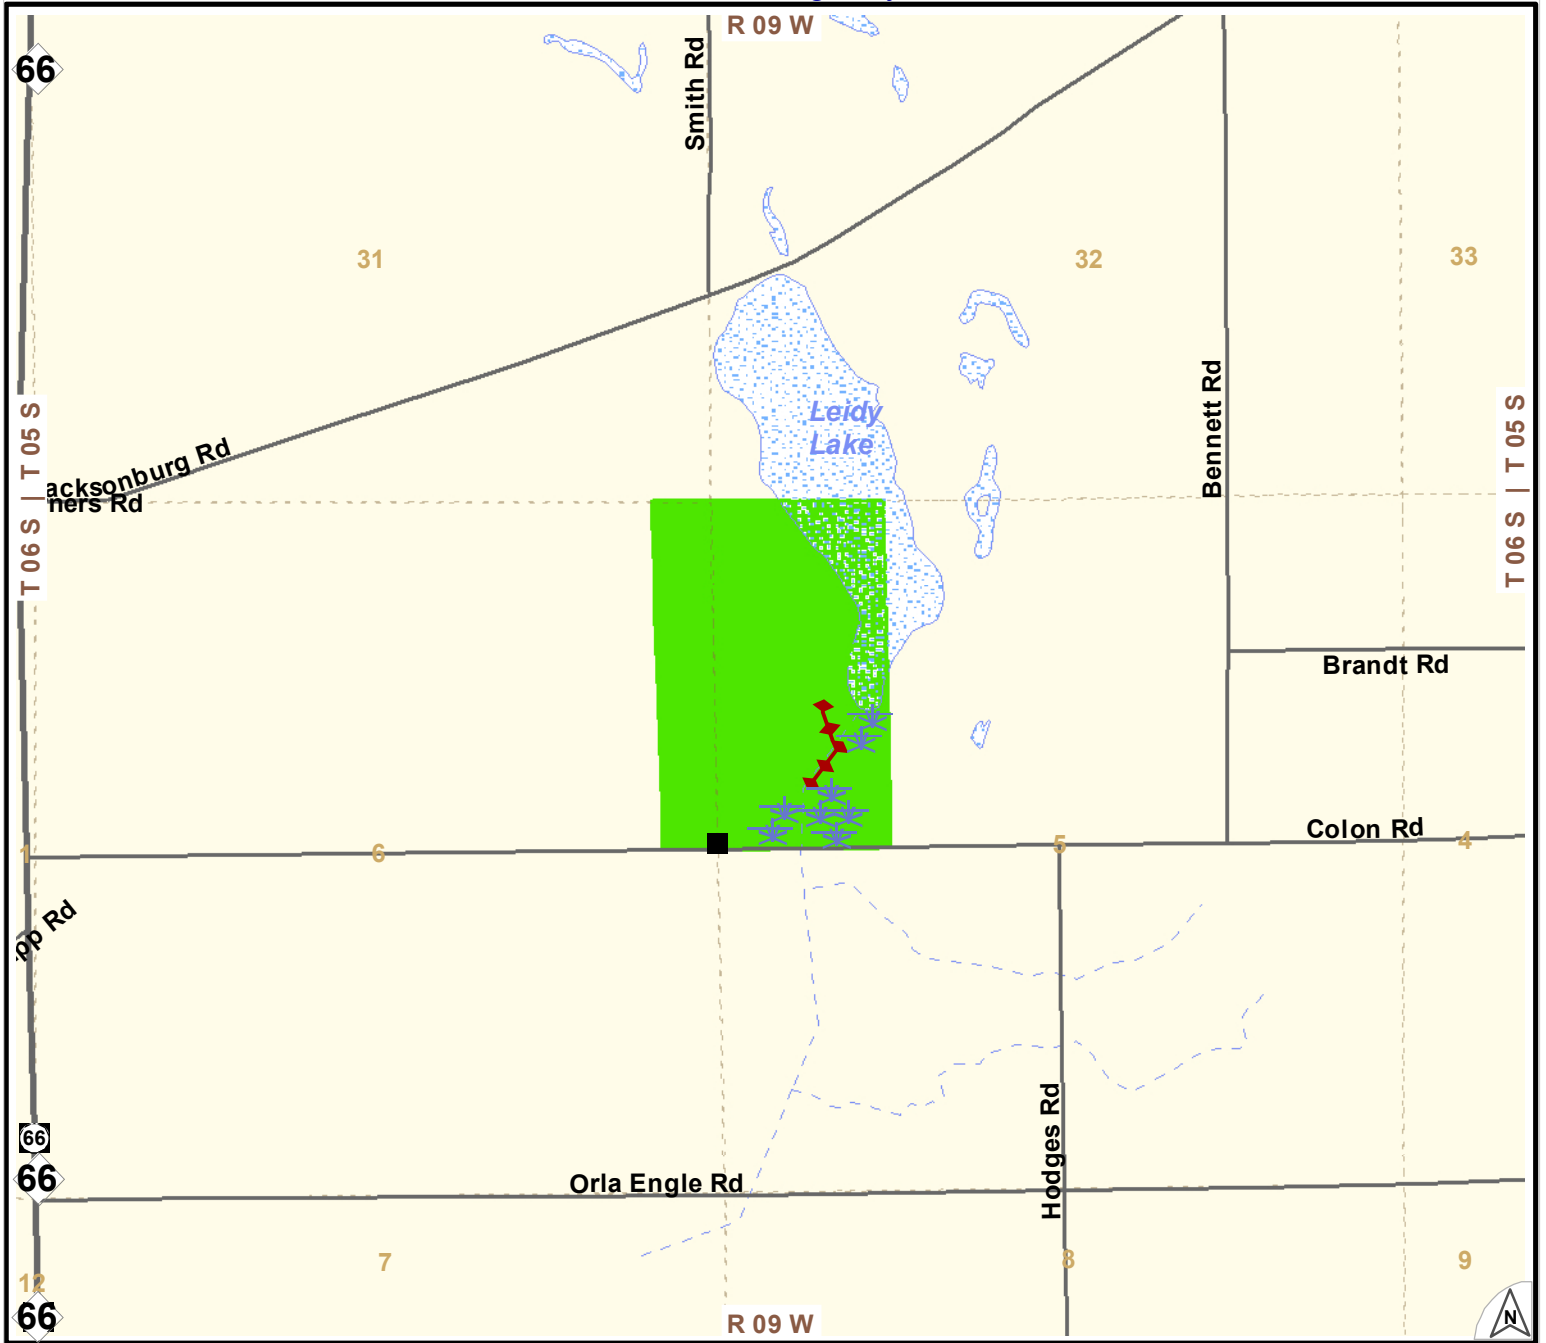

LEIDY LAKE STATE GAME AREA

in St. Joseph County

Contact: [Crane Pond DNR Wildlife Office](#), 60887 Highway M-40, Jones, MI 49061; 269-244-5928

State Wildlife/Game Area:

- Hutable Land - General Area
- Parking Lots
- Ditch/Dike Area
- Marsh

0 1/4 1/2 1 Miles

Hunter Safety Zones of 150 yards (450 feet) are enforced around all buildings/structures at all times.

For [more information or help](#) on areas: contact DNR offices, visit the DNR online ([www.mi.gov/dnr](#)), click-on or scan the QR-block. Complete rules and regulations are online ([www.mi.gov/dnrlaws](#)). This geospatial PDF has embedded GPS coordinates and links.