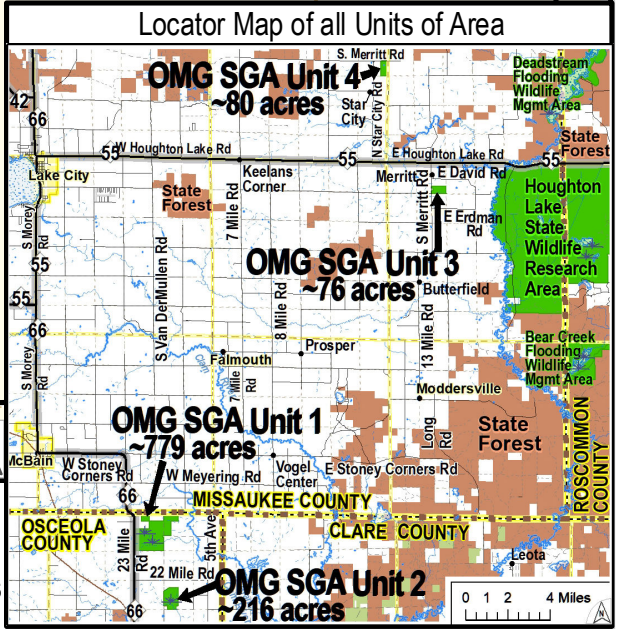

OSCEOLA - MISSAUKEE GRASSLANDS STATE GAME AREA - Unit 4 (80 acres)

in Missaukee and Osceola Counties

Contact: [Wildlife Office in the Cadillac DNR Service Center](#),
8015 Mackinaw Trail, Cadillac, MI 49601 ; 231- 775-9727

Legend:

State Wildlife/Game Area:

- Huntable Land - General Area; uses State Wildlife/Game Area rules
- Parking Lot, Rustic
- Ditch/Dike Area
- Marsh
- State Forest ; Huntable Land - General Area; uses State Forest rules

Hunter Safety Zones of 150 yards (450 feet) are enforced around all buildings/structures at all times.

For [more information or help](#) on areas: contact DNR offices, visit the DNR online (www.mi.gov/dnr), click-on or scan the QR-block. Complete rules and regulations are online (www.mi.gov/dnrlaws). This geospatial PDF has embedded GPS coordinates and links.