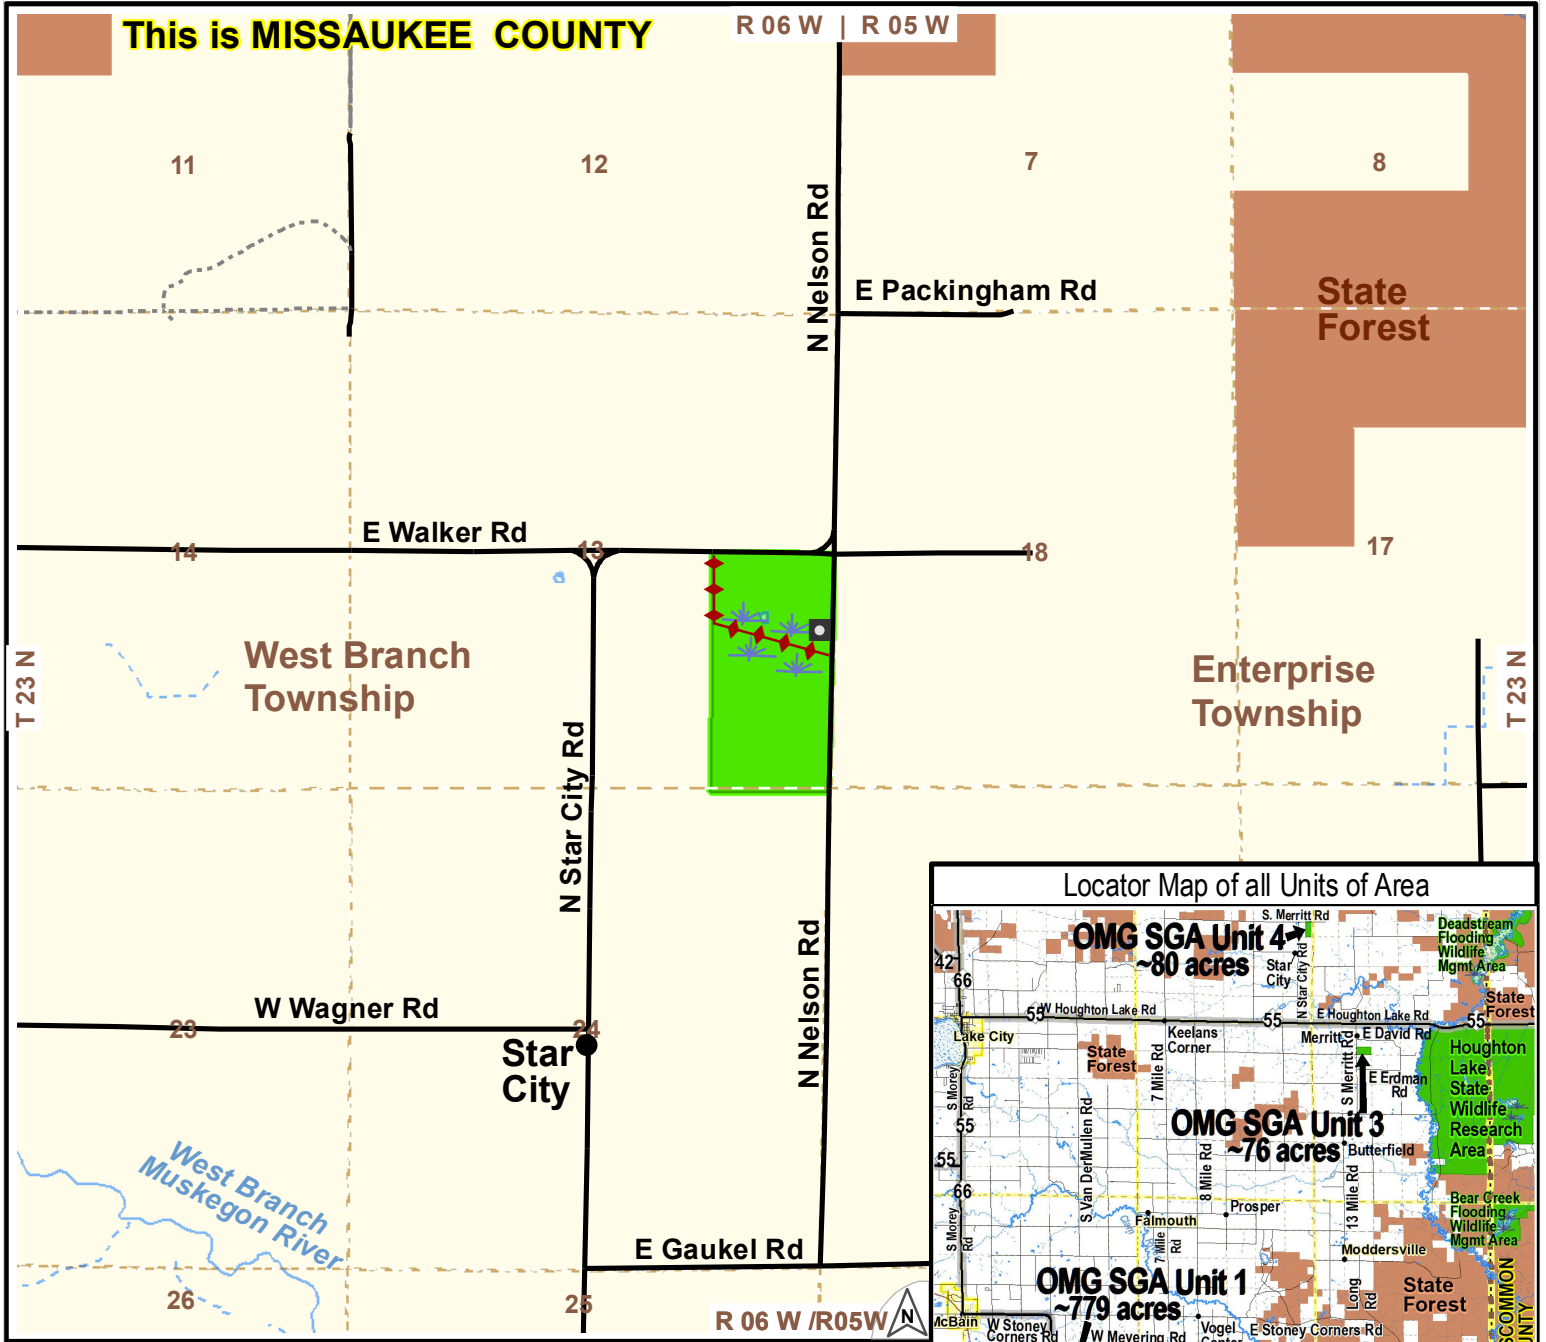

OSCEOLA - MISSAUKEE GRASSLANDS STATE GAME AREA - Unit 4 (80 acres)

in Missaukee and Osceola Counties

Contact: [Wildlife Office in the Cadillac DNR Service Center](#),
8015 Mackinaw Trail, Cadillac, MI 49601 ; 231- 775-9727

Legend:

State Wildlife/Game Area:

- Huntable Land - General Area; uses State Wildlife/Game Area rules
- Parking Lot, Rustic
- Ditch/Dike Area
- Marsh
- State Forest ; Huntable Land - General Area; uses State Forest rules