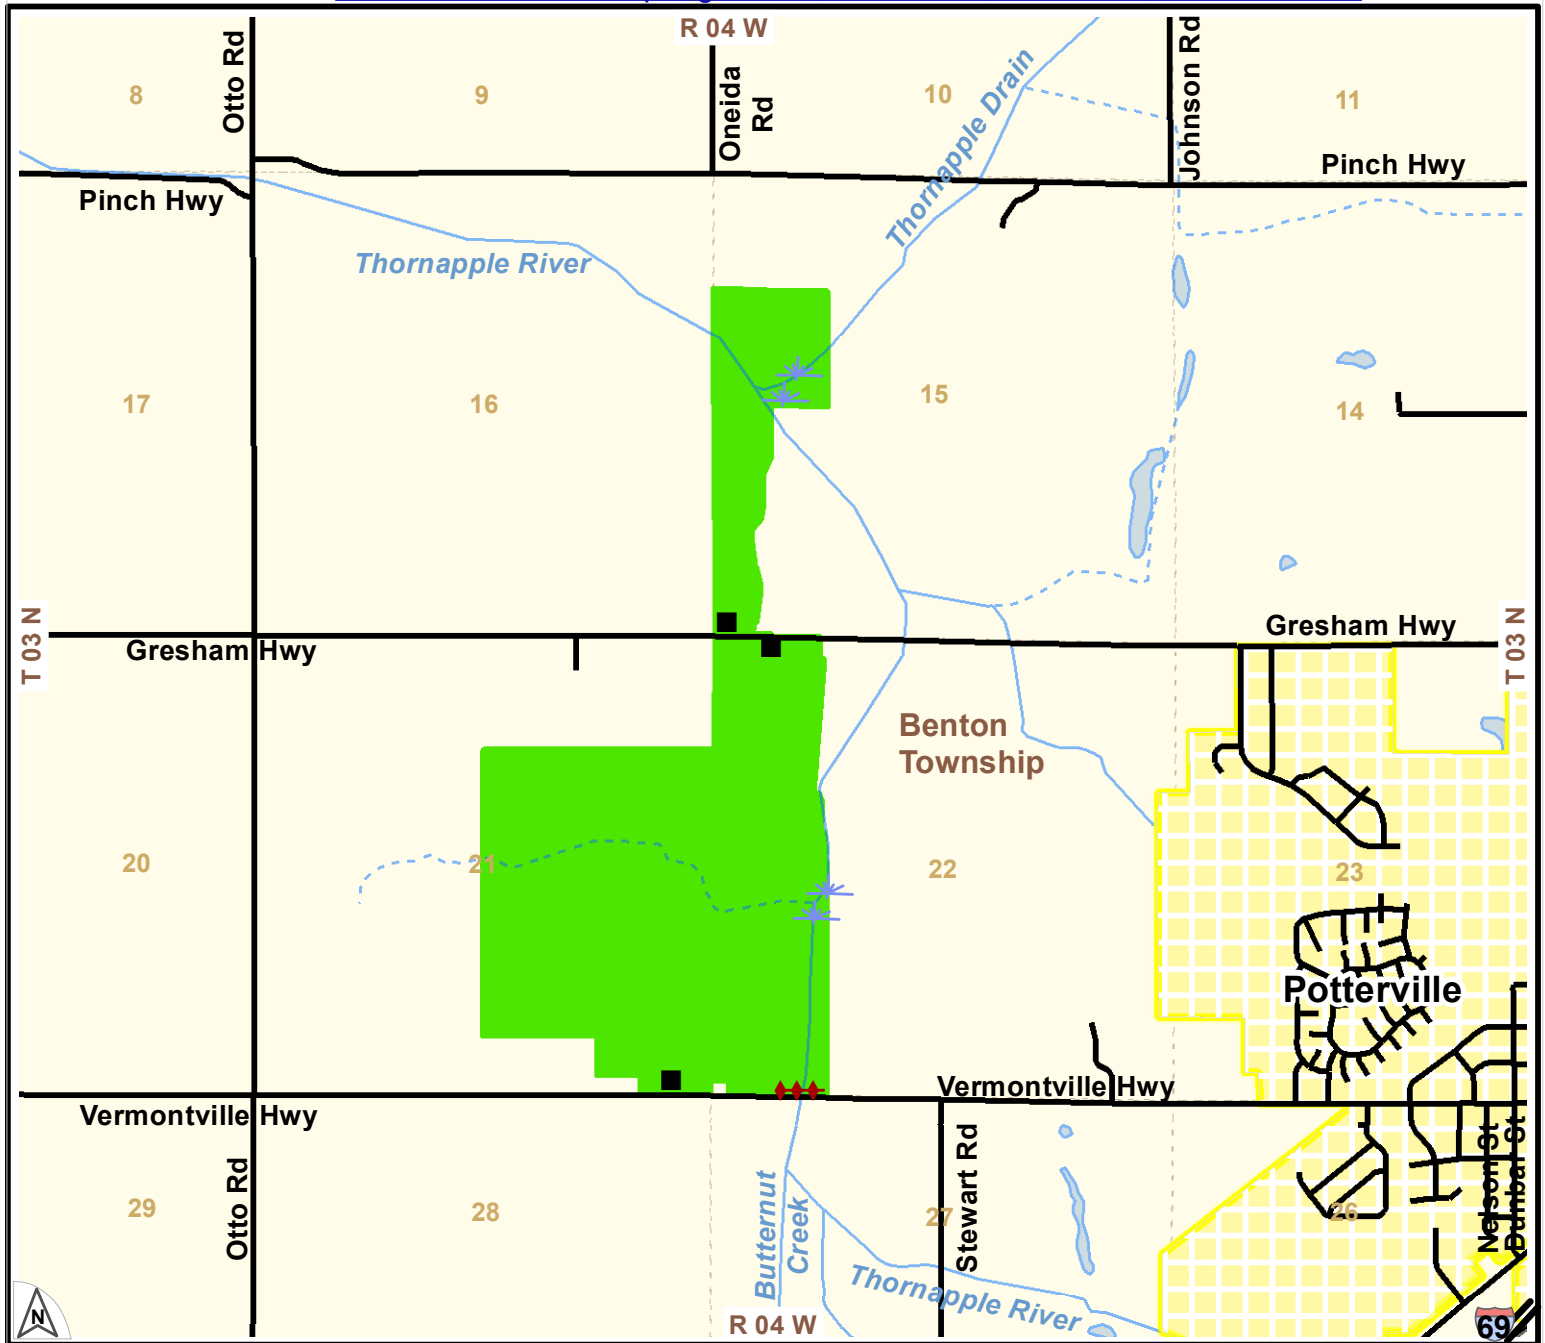

POTTERVILLE STATE GAME AREA

in Eaton County

Contact: [Barry DNR Wildlife Headquarters](http://www.mi.gov/dnr),
1805 South Yankee Springs Road, Middleville, MI 49333 ; 269- 795-3280

State Wildlife/Game Area:

- Hunable Land - General Area
- Parking Lots
- Ditch/Dike Area
- Marsh

0 1/4 1/2 1 Miles

Hunter Safety Zones of 150 yards (450 feet) are enforced around all buildings/structures at all times.

For [more information or help](http://www.mi.gov/dnr) on areas: contact DNR offices, visit the DNR online (www.mi.gov/dnr), click-on or scan the QR-block. Complete rules and regulations are online (www.mi.gov/dnr/laws). This geospatial PDF has embedded GPS coordinates and links.