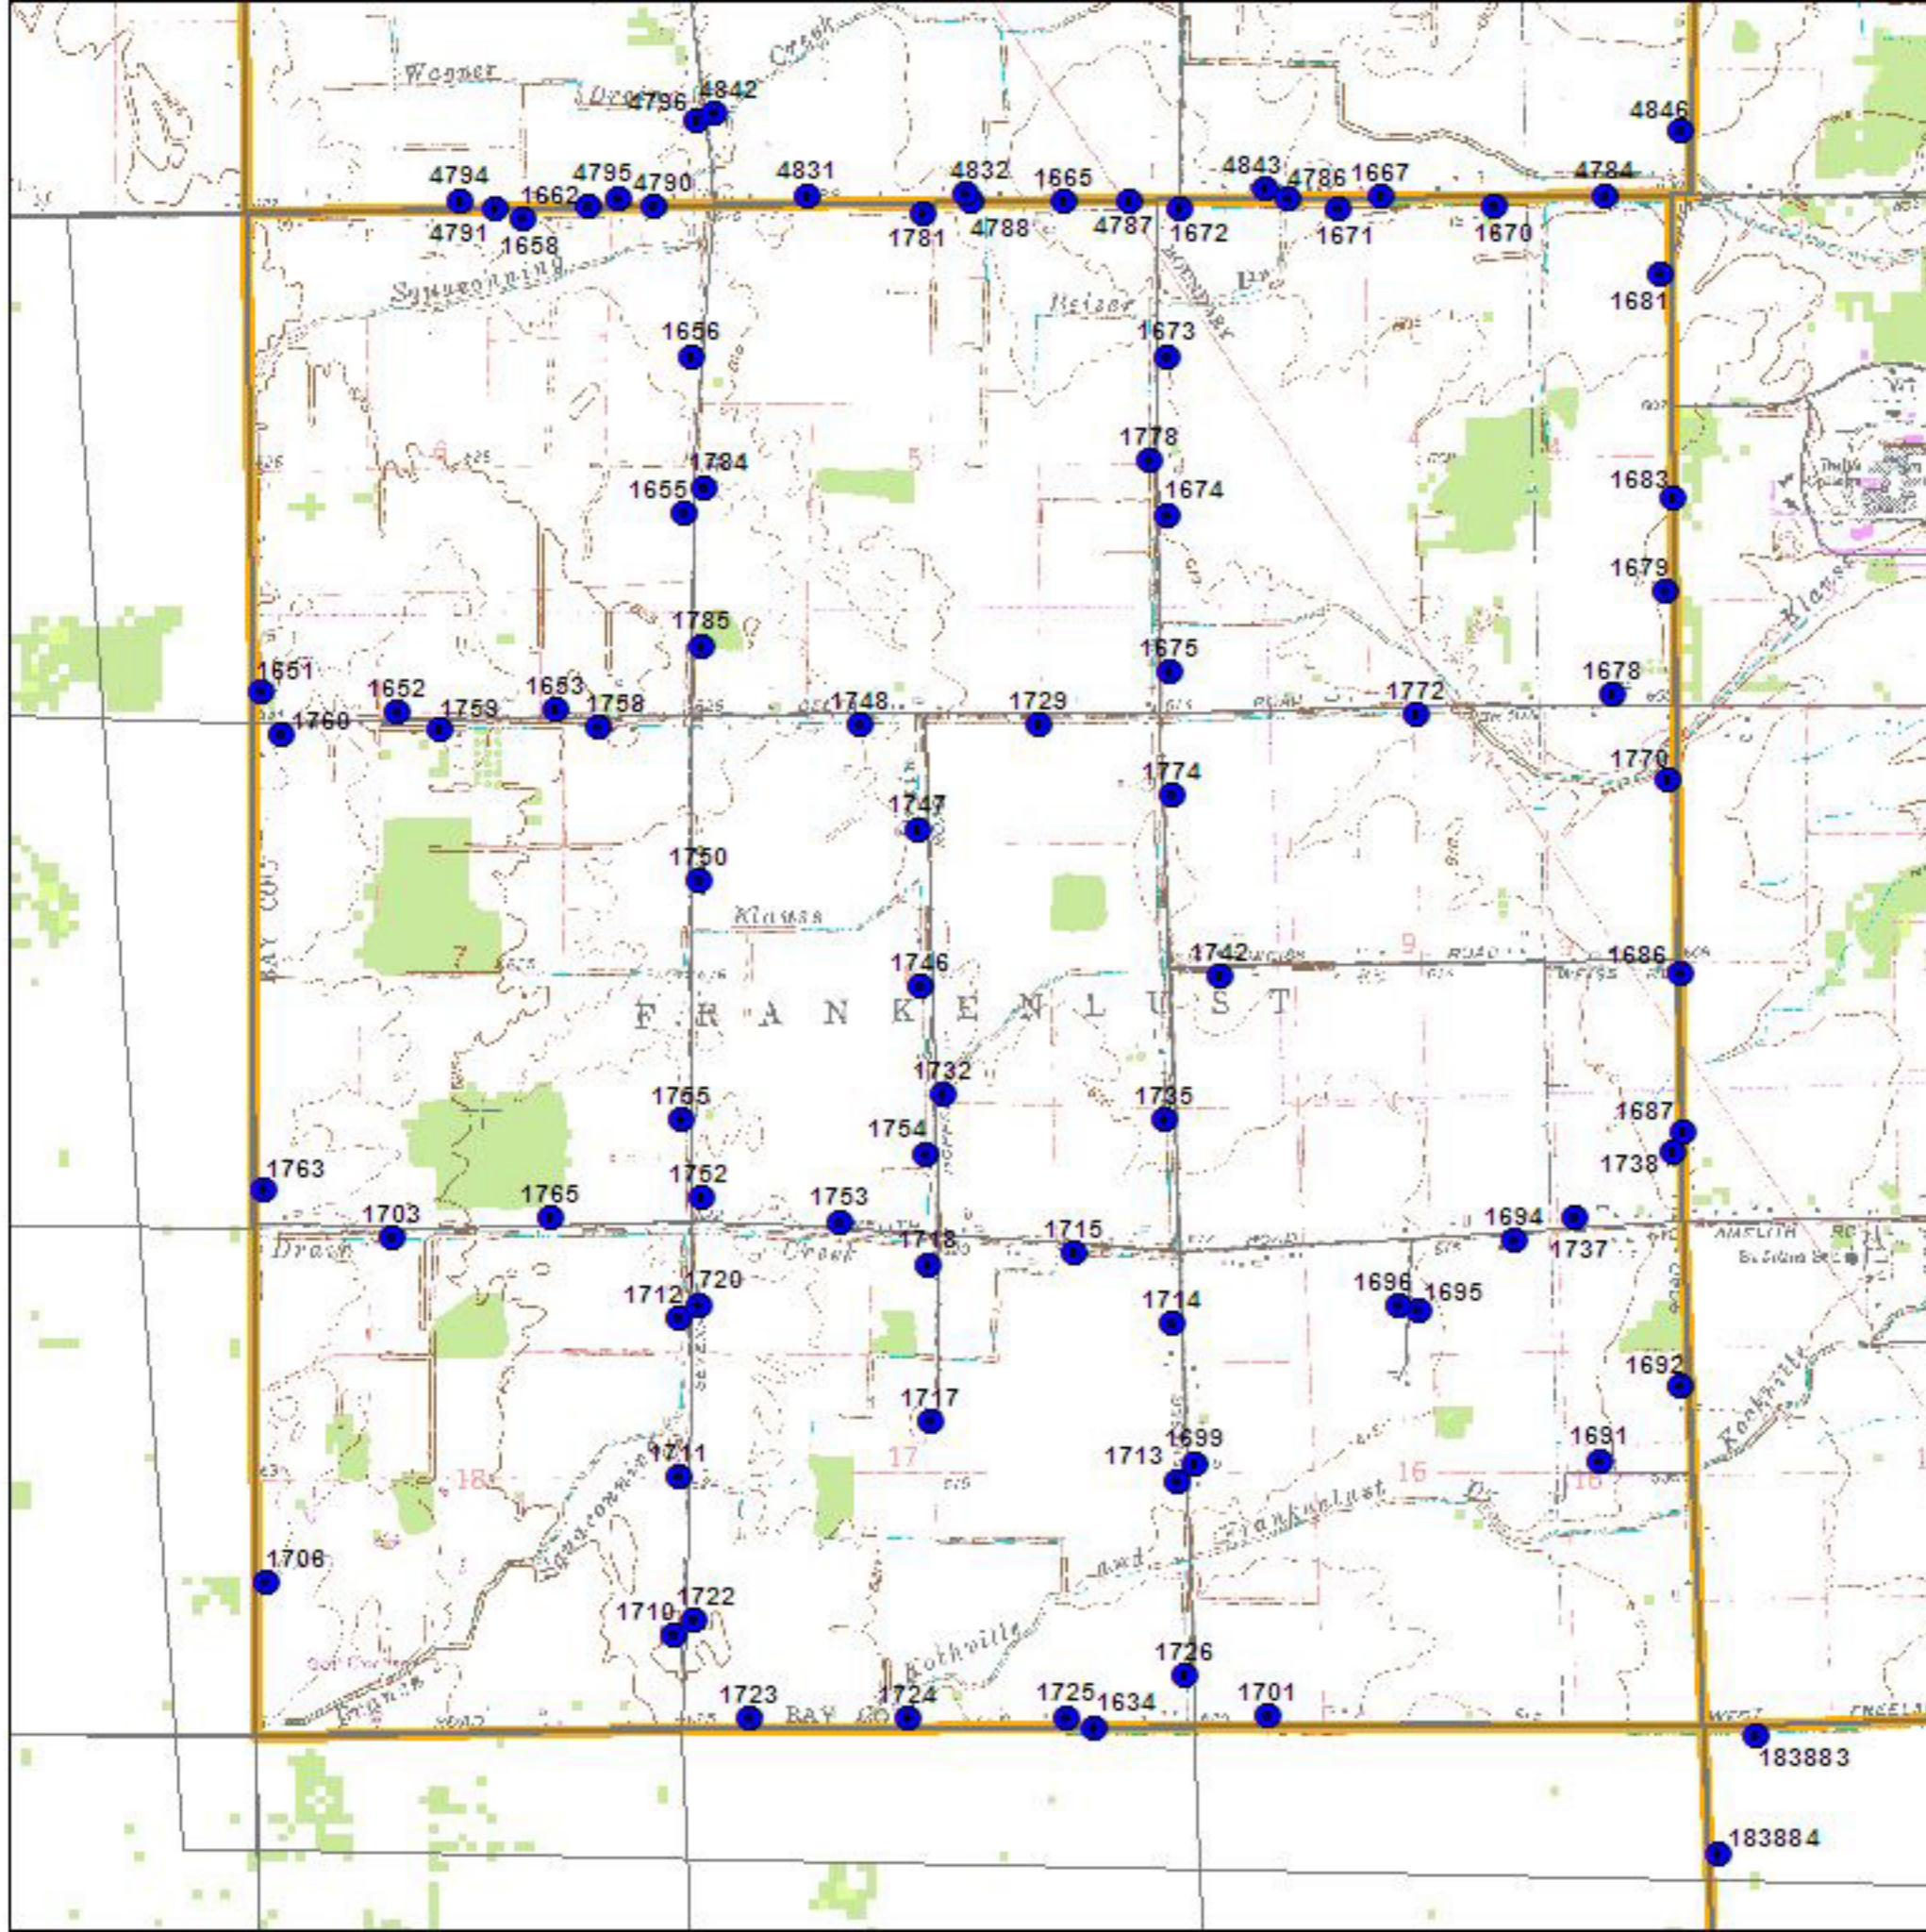

# Bay County T13N R04E Frankenlust Township Block 2

## LEGEND

-  BBA Point Sampling Locations (each numbered)
-  Priority Block (1/4 twp)
-  Other Blocks
- USGS Topographic Information:
  -  Major and County Roads
  -  Trails and Two-tracks
  -  Topographic Lines
- Landuse / Landcover Backdrop
  -  City Blocks
  -  Open Land, Residential, etc. incl. agriculture lands
  -  Mixed/ Deciduous / Evergreen Forest
  -  Woody Wetlands, Emergent / Herbaceous Wetlands
  -  Open Water