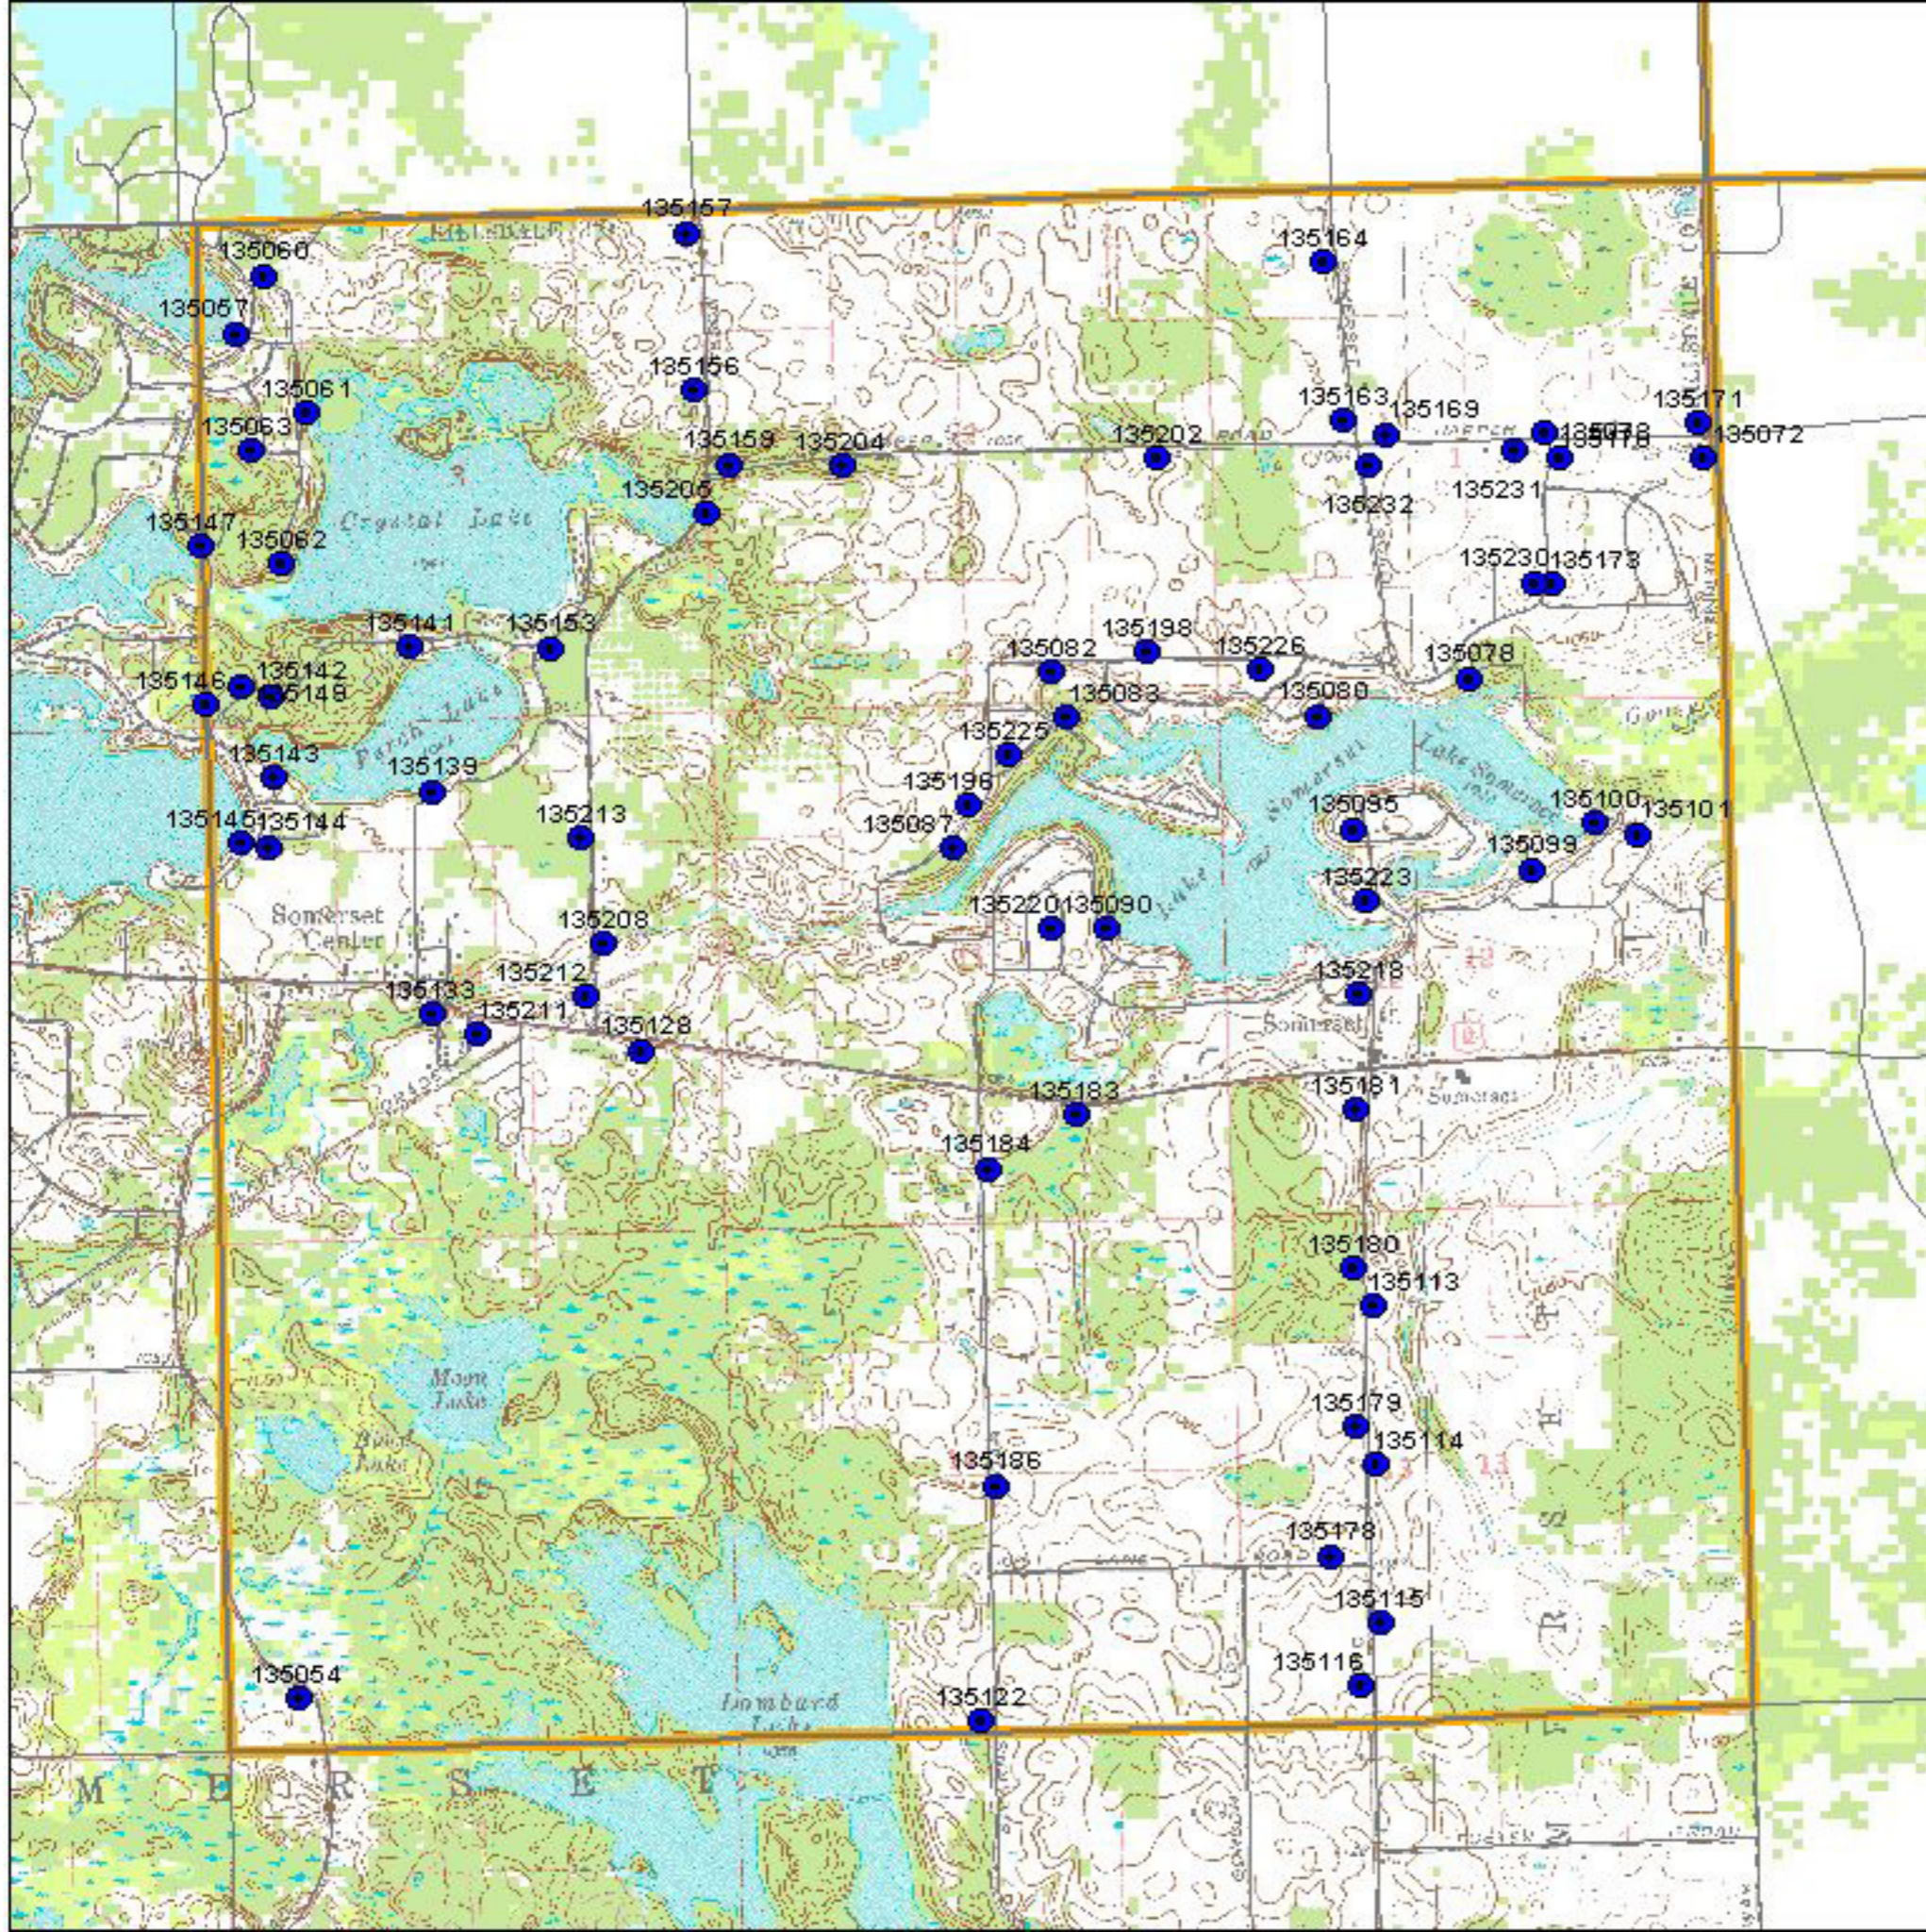

Hillsdale County T05S R01W Somerset Township Block 1

LEGEND

-  BBA Point Sampling Locations (each numbered)
 -  Priority Block (1/4 twp)
 -  Other Blocks
- USGS Topographic Information:
-  Major and County Roads
 -  Trails and Two-tracks
 -  Topographic Lines
- Landuse / Landcover Backdrop
-  City Blocks
 -  Open Land, Residential, etc. incl. agriculture lands
 -  Mixed/ Deciduous / Evergreen Forest
 -  Woody Wetlands, Emergent / Herbaceous Wetlands
 -  Open Water

0 0.1 0.2 0.3 0.4 0.5 Miles

0 0.2 0.4 0.6 Kilometers

(rev. 2005 may 18)