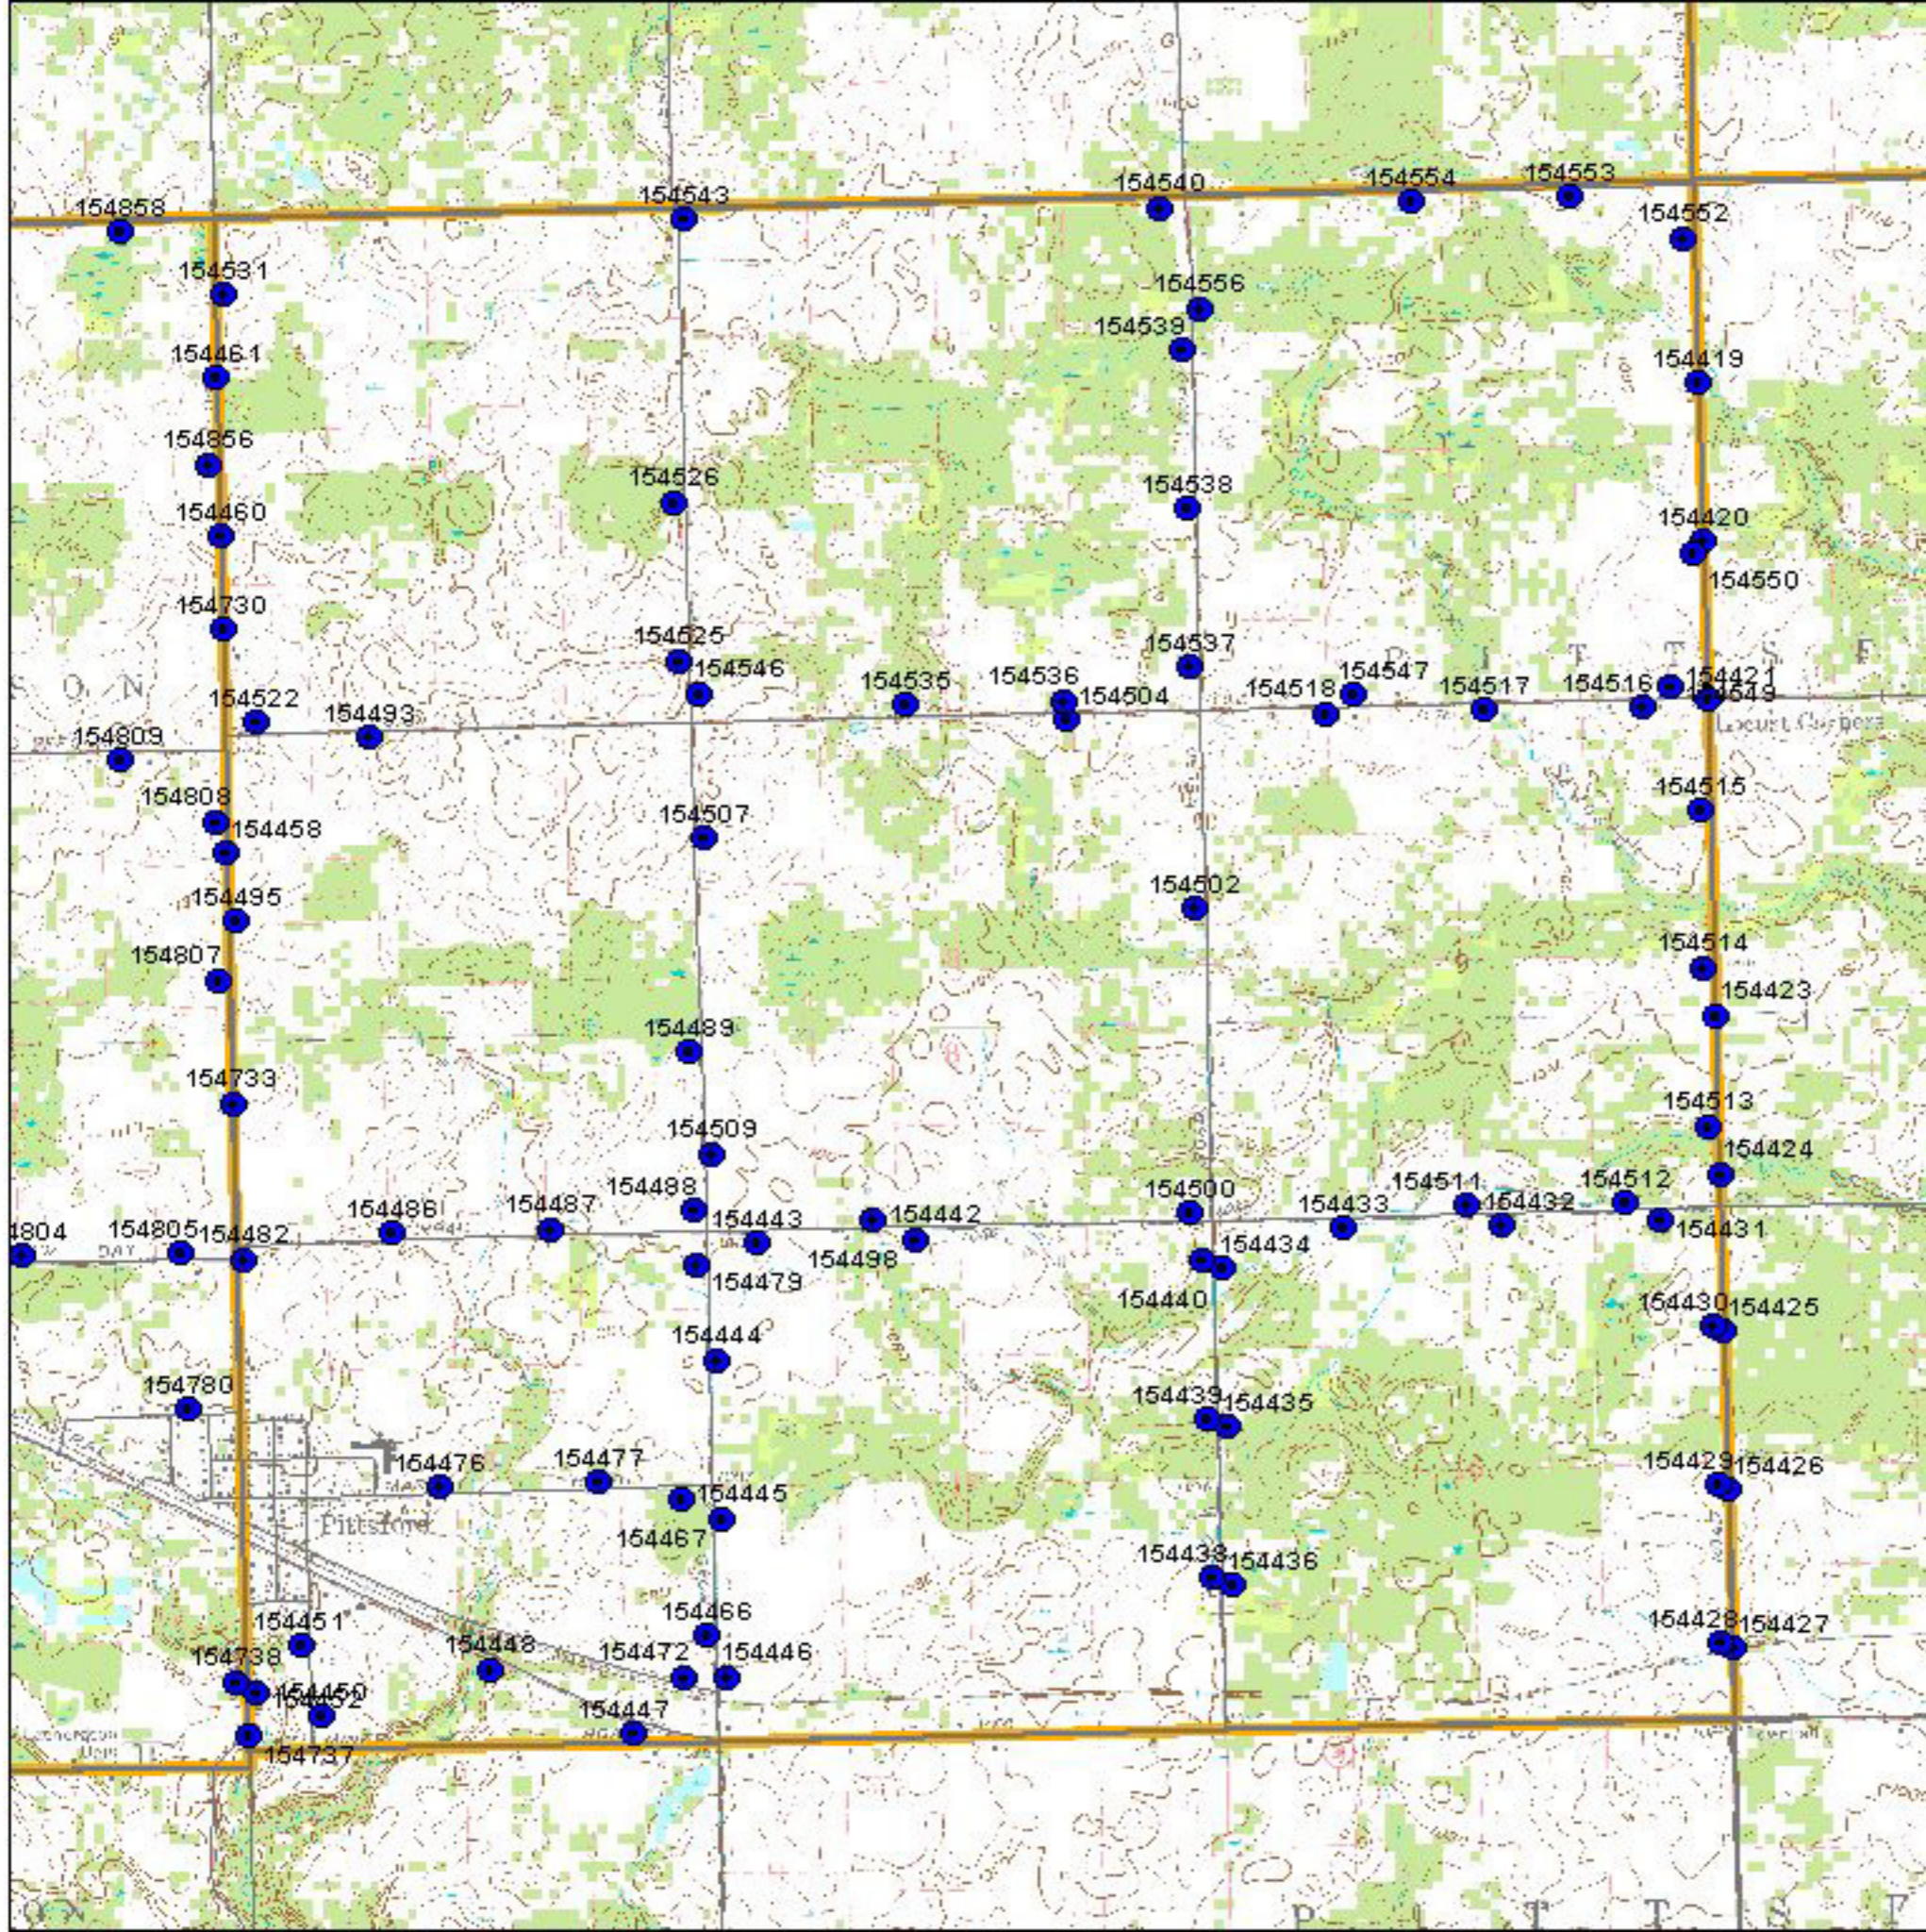

Hillsdale County T07S R01W Pittsford Township Block 2

LEGEND

-  BBA Point Sampling Locations (each numbered)
-  Priority Block (1/4 twp)
-  Other Blocks
- USGS Topographic Information:
 -  Major and County Roads
 -  Trails and Two-tracks
 -  Topographic Lines
- Landuse / Landcover Backdrop
 -  City Blocks
 -  Open Land, Residential, etc. incl. agriculture lands
 -  Mixed/ Deciduous / Evergreen Forest
 -  Woody Wetlands, Emergent / Herbaceous Wetlands
 -  Open Water