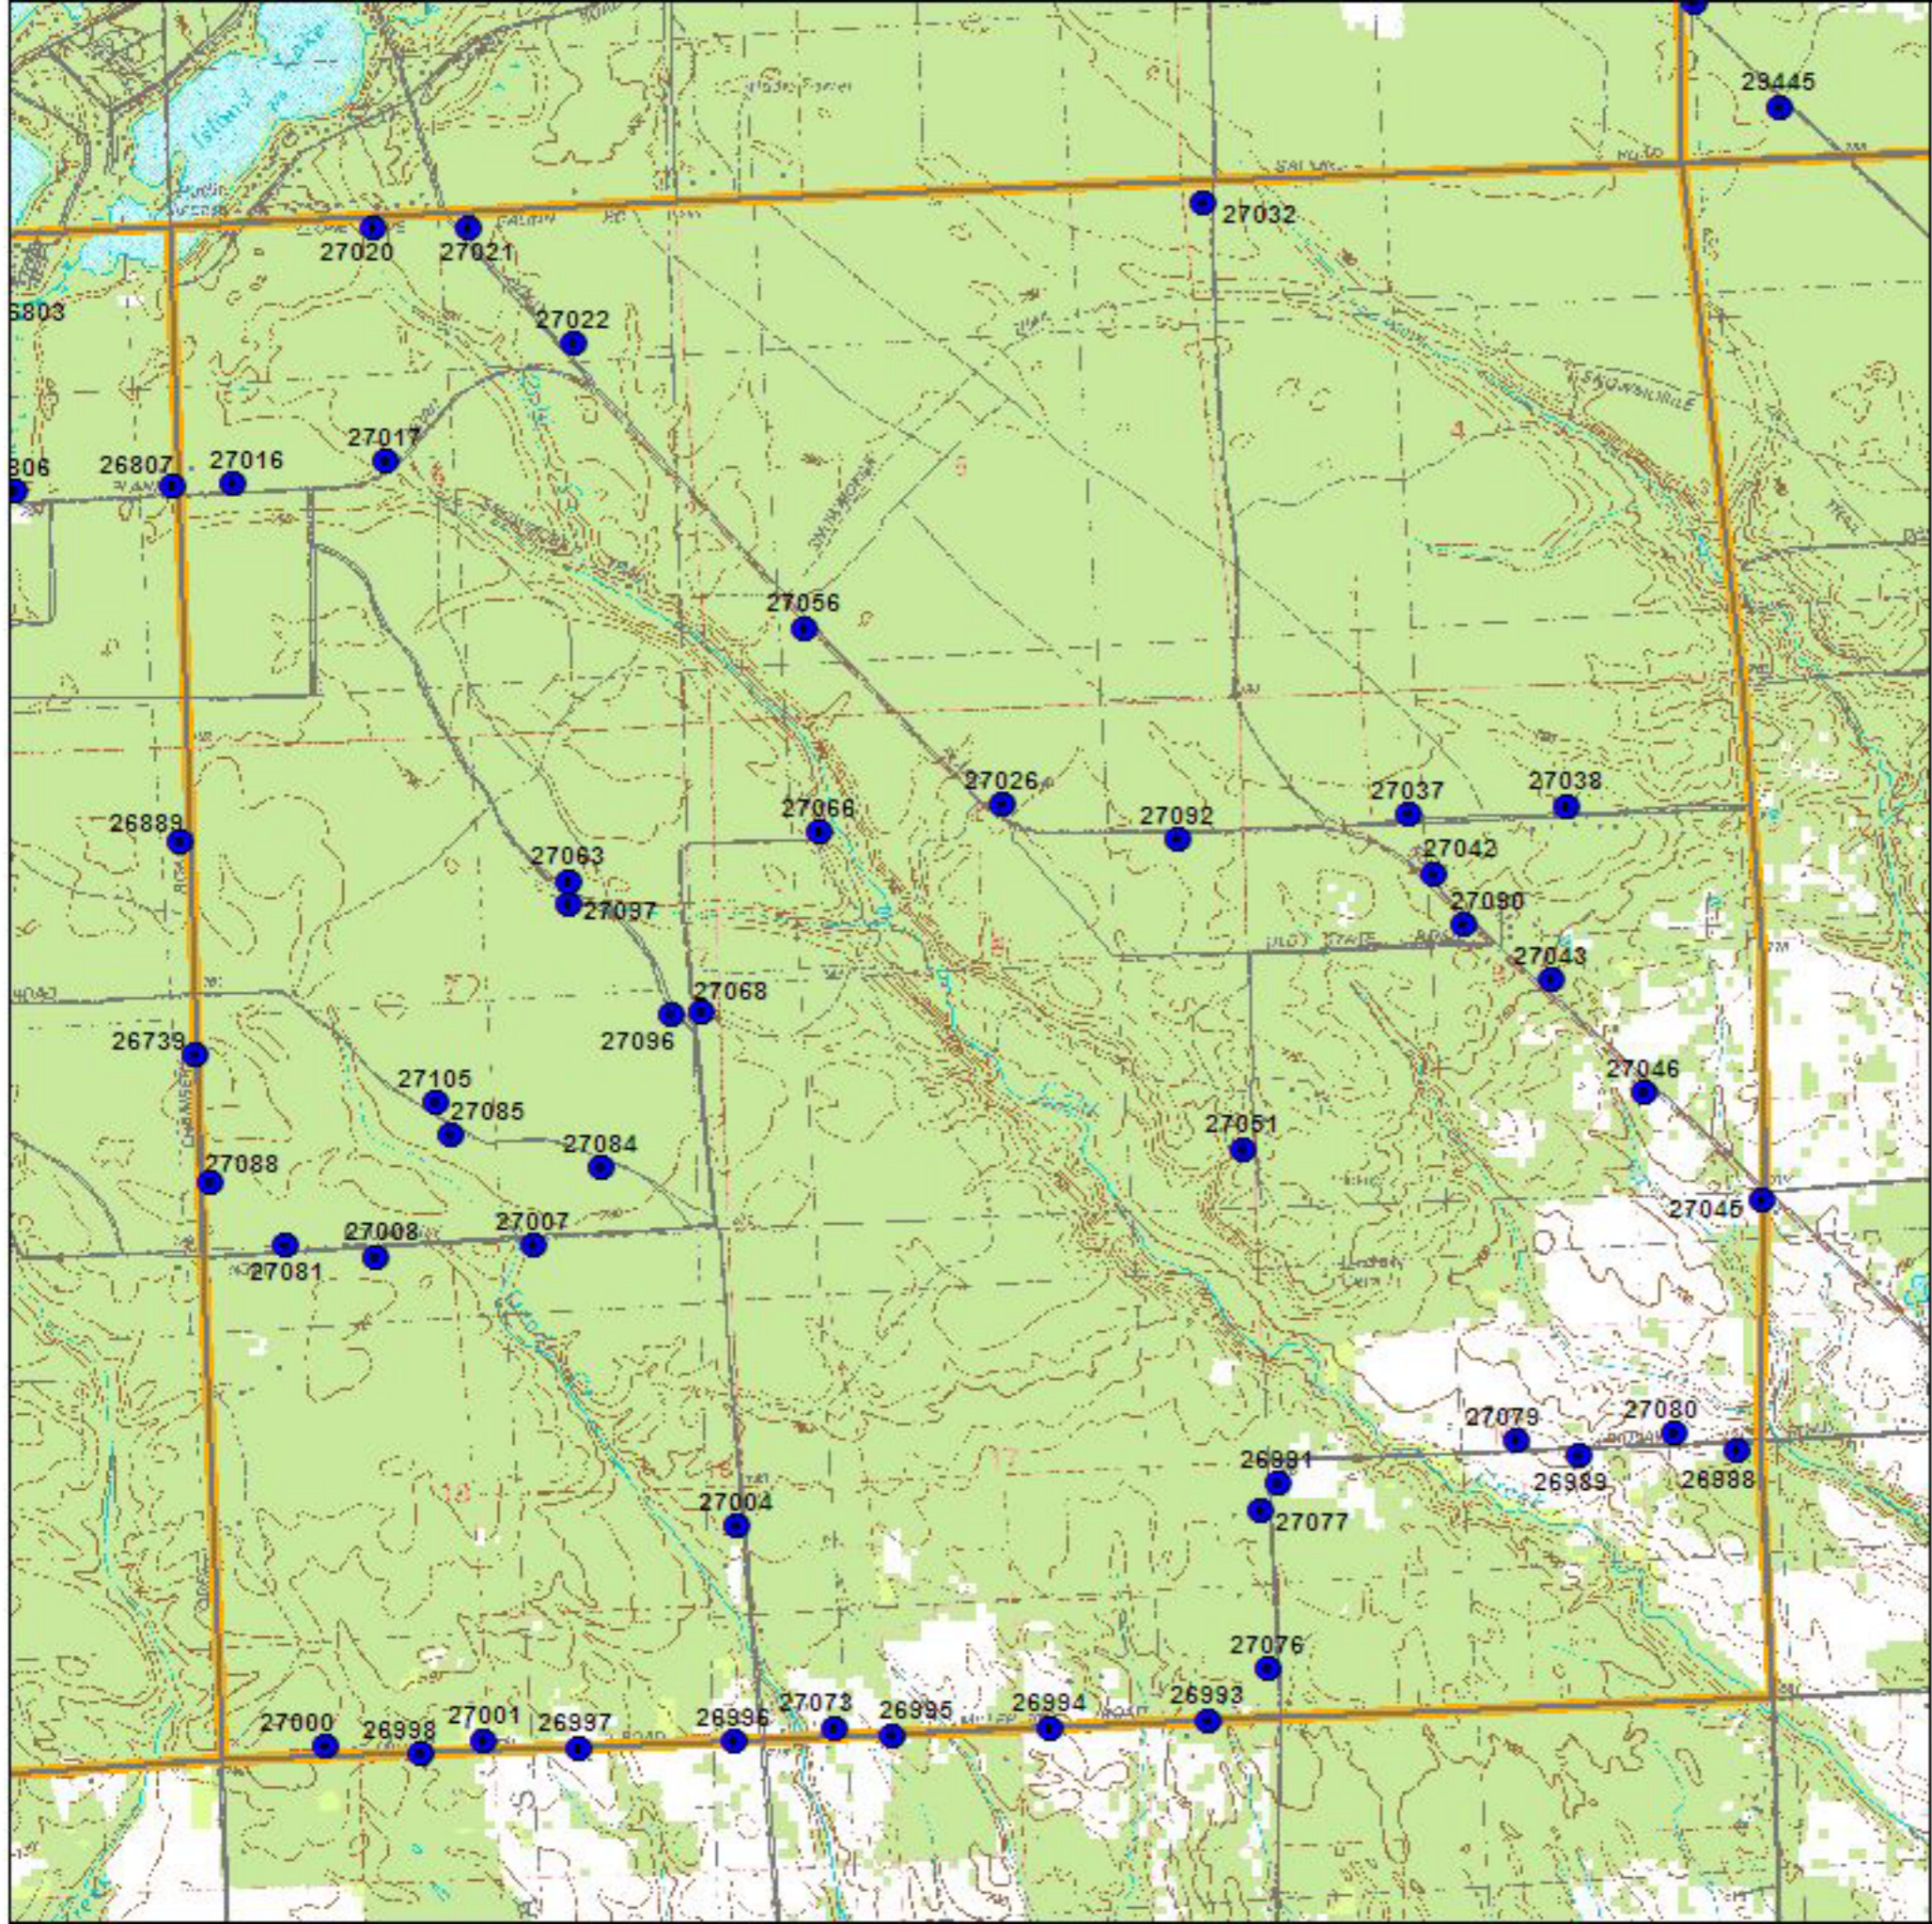

Iosco County T22N R07E Tawas Township Block 2

LEGEND

-  BBA Point Sampling Locations (each numbered)
-  Priority Block (1/4 twp)
-  Other Blocks
- USGS Topographic Information:
 -  Major and County Roads
 -  Trails and Two-tracks
 -  Topographic Lines
- Landuse / Landcover Backdrop
 -  City Blocks
 -  Open Land, Residential, etc. incl. agriculture lands
 -  Mixed/ Deciduous / Evergreen Forest
 -  Woody Wetlands, Emergent / Herbaceous Wetlands
 -  Open Water

0 0.1 0.2 0.3 0.4 0.5 Miles

0 0.2 0.4 0.6 Kilometers

(rev. 2005 may 18)