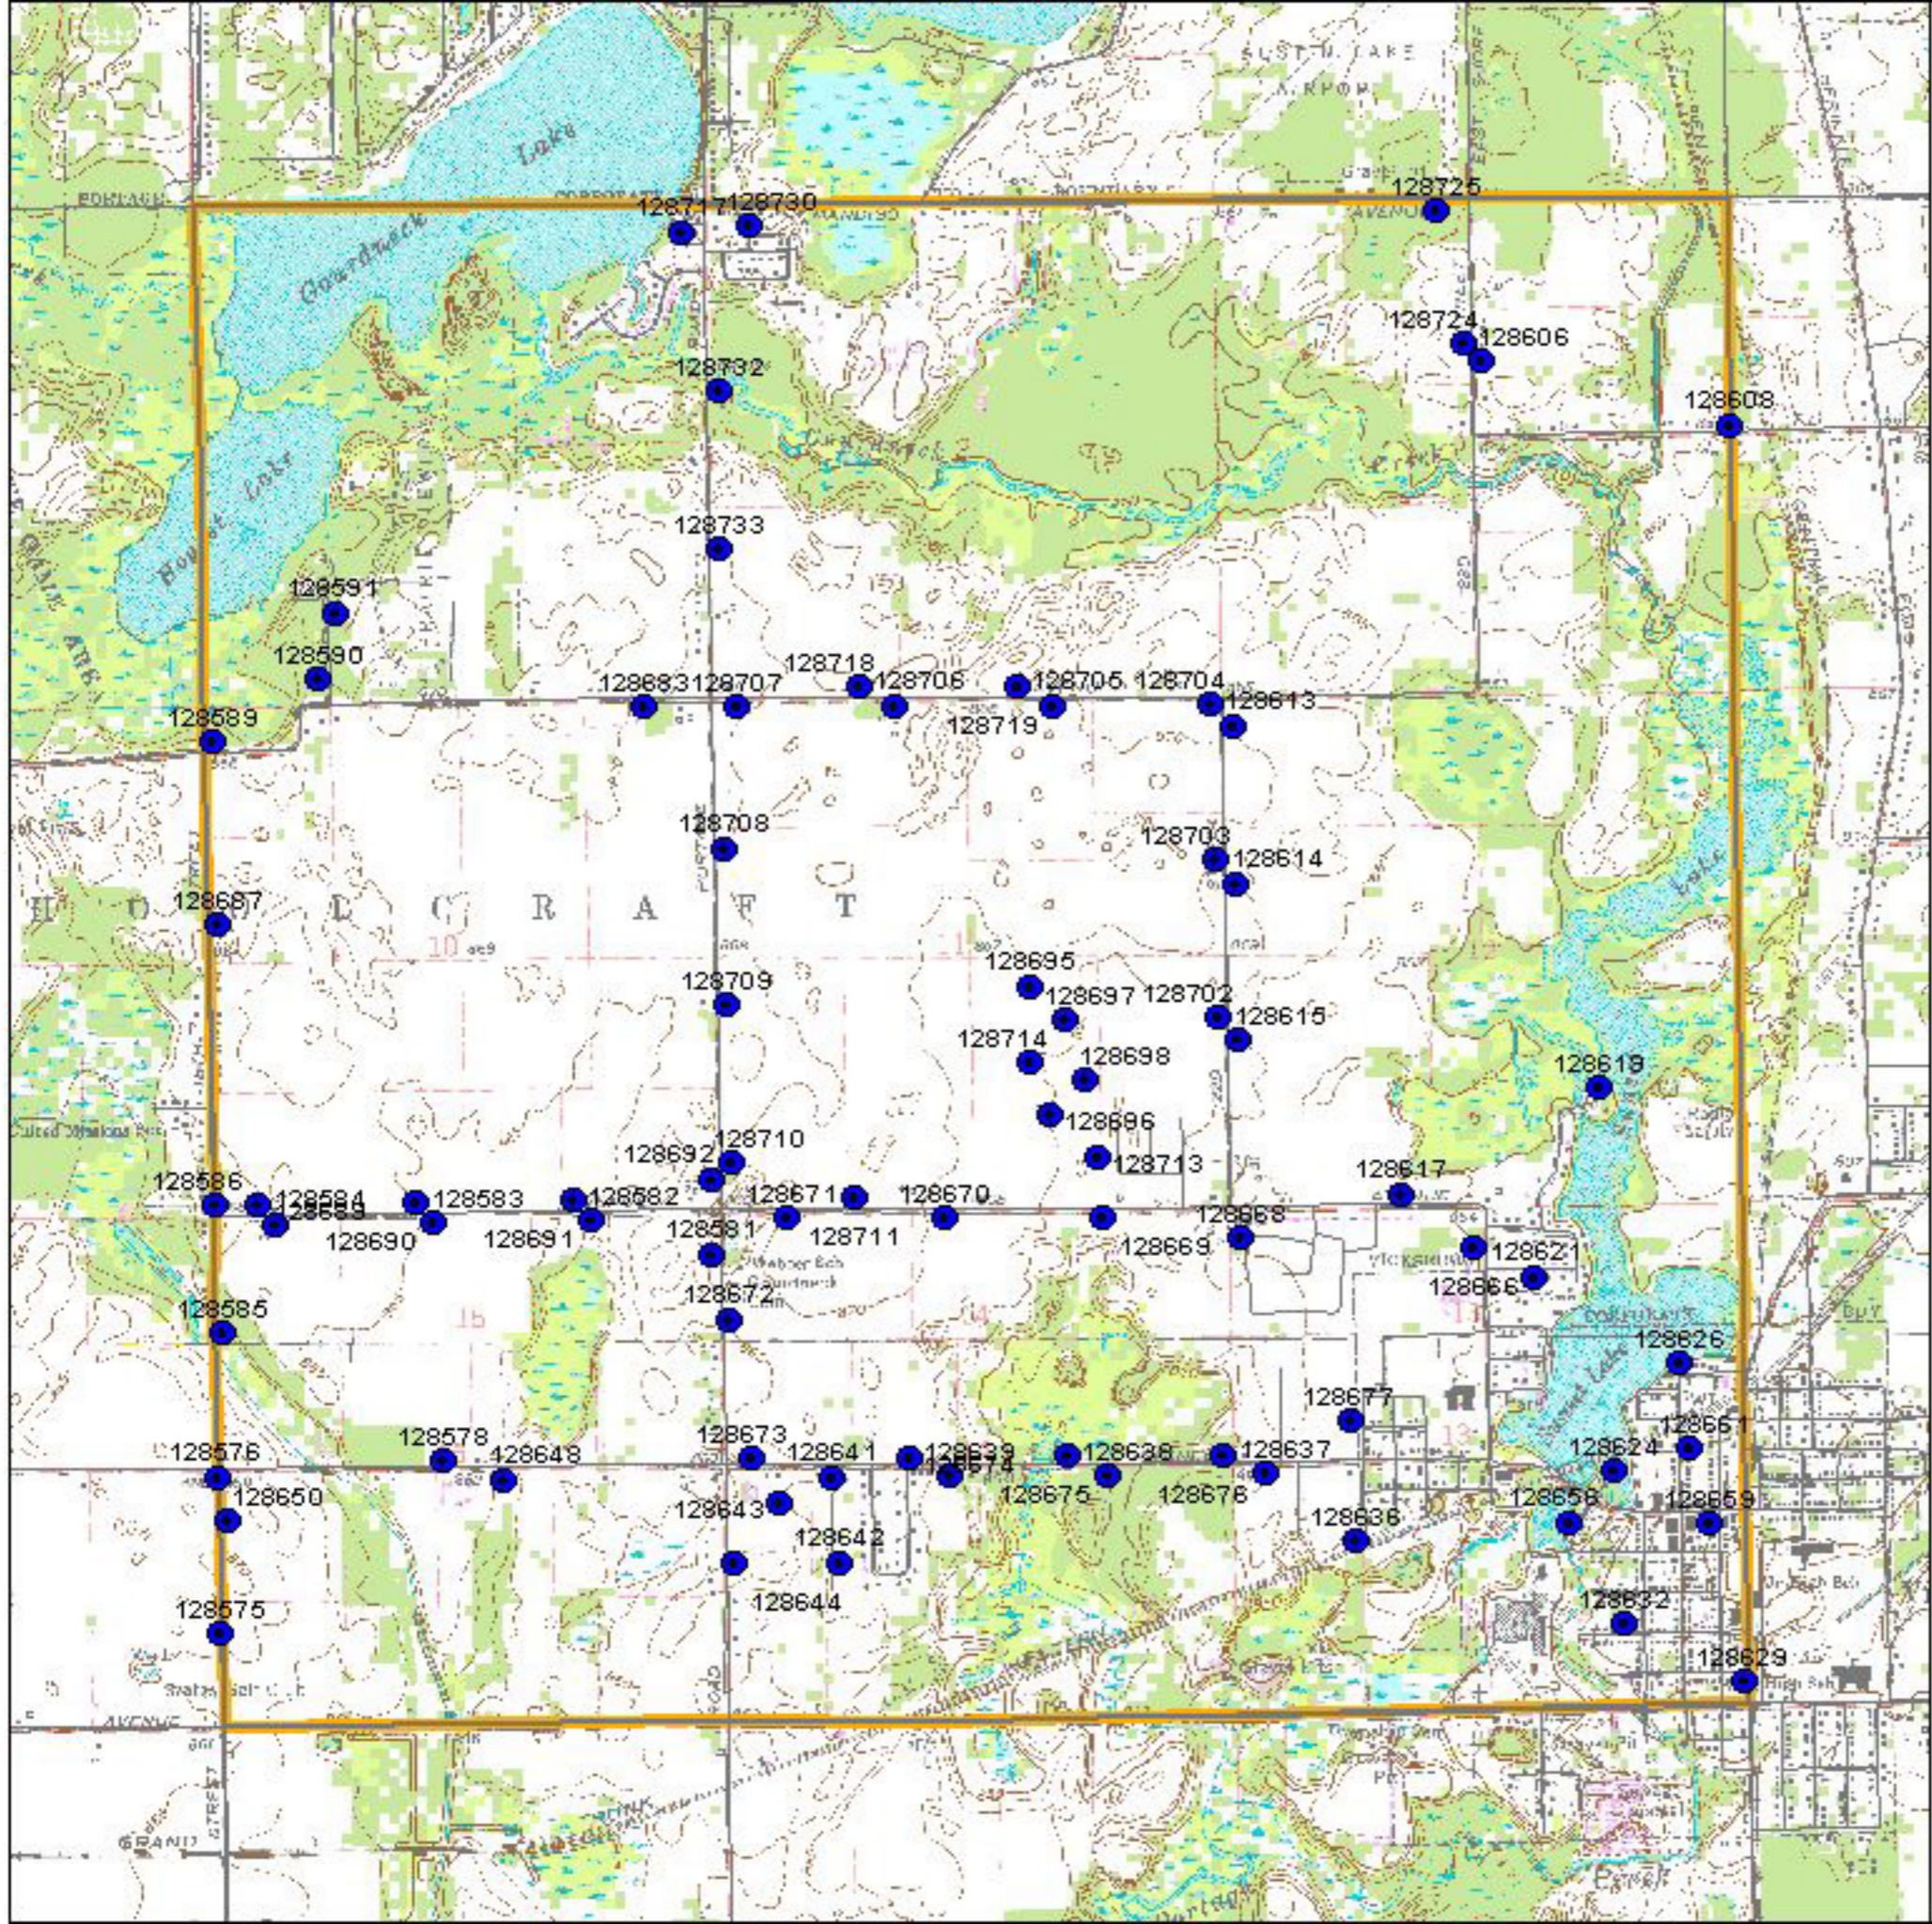

Kalamazoo County T04S R11W Schoolcraft Township Block 1

LEGEND

-  BBA Point Sampling Locations (each numbered)
 -  Priority Block (1/4 twp)
 -  Other Blocks
- USGS Topographic Information:
-  Major and County Roads
 -  Trails and Two-tracks
 -  Topographic Lines
- Landuse / Landcover Backdrop
-  City Blocks
 -  Open Land, Residential, etc. incl. agriculture lands
 -  Mixed/ Deciduous / Evergreen Forest
 -  Woody Wetlands, Emergent / Herbaceous Wetlands
 -  Open Water

(rev. 2005 may 18)