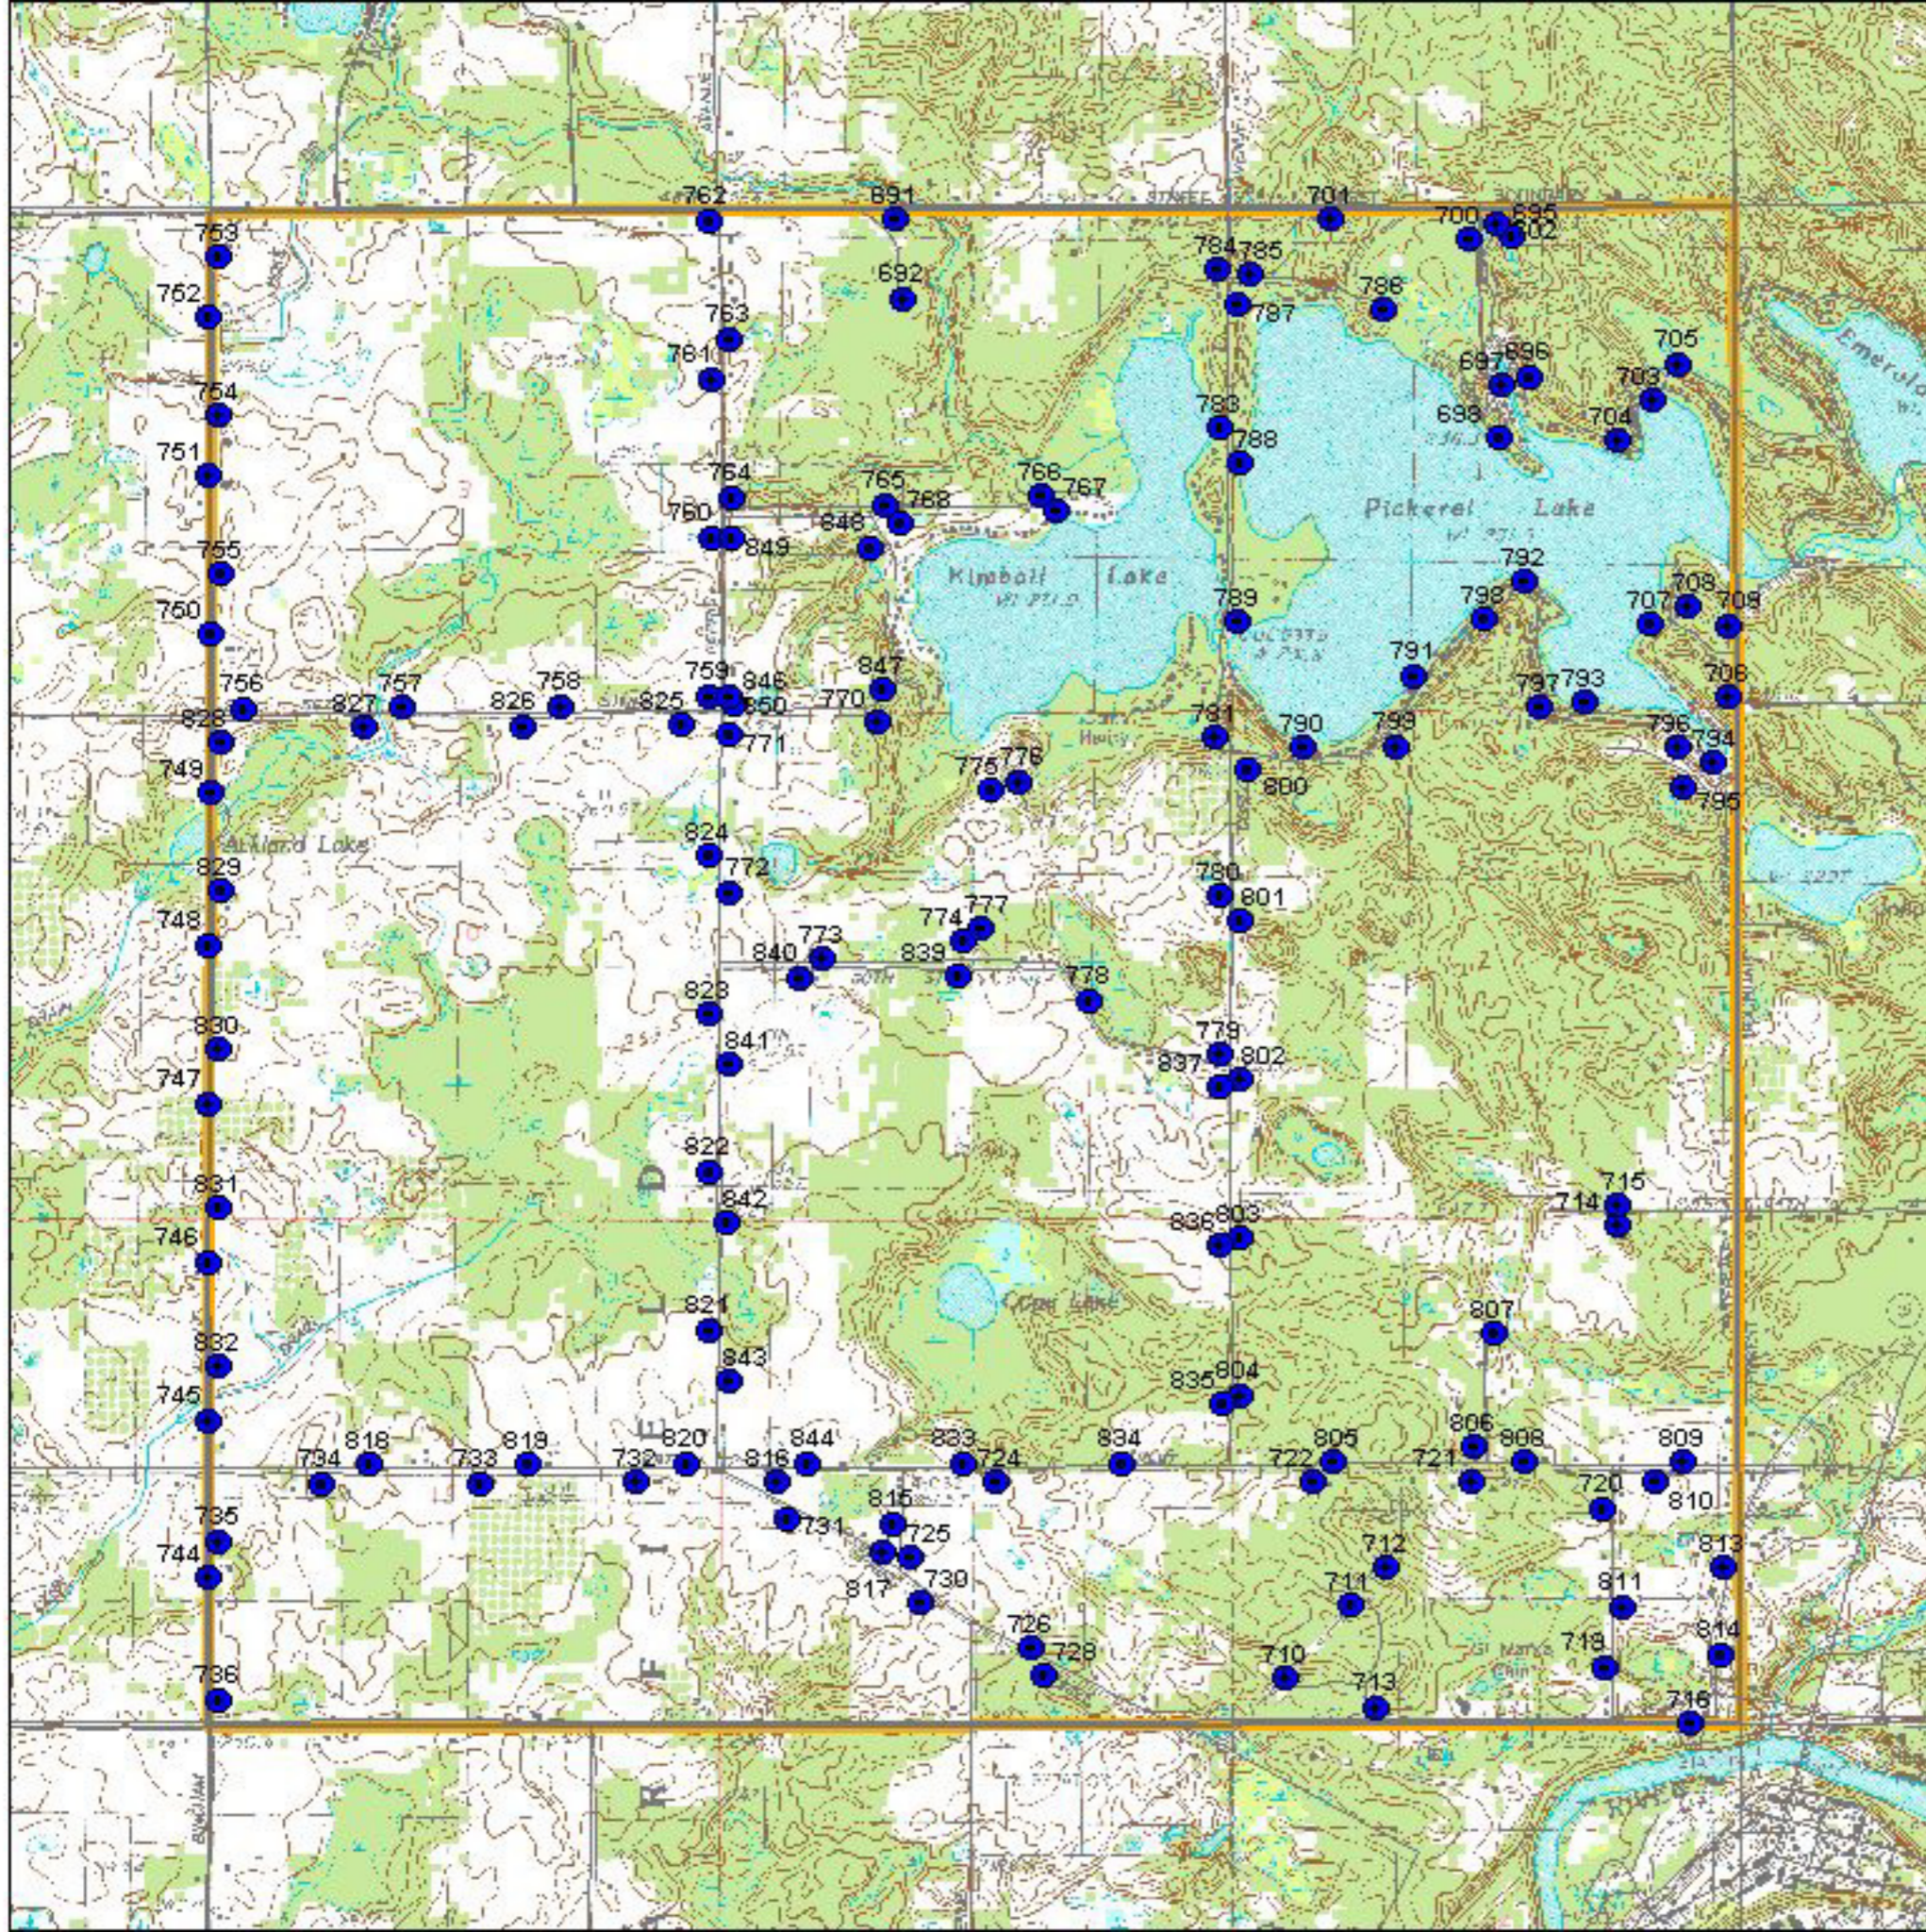

Newaygo County T12N R13W Garfield Township Block 1

LEGEND

-  BBA Point Sampling Locations (each numbered)
-  Priority Block (1/4 twp)
-  Other Blocks
- USGS Topographic Information:
 -  Major and County Roads
 -  Trails and Two-tracks
 -  Topographic Lnes
- Landuse / Landcover Backdrop
 -  City Blocks
 -  Open Land, Residential, etc. incl. agriculture lands
 -  Mixed/ Deciduous / Evergreen Forest
 -  Woody Wetlands, Emergent / Herbaceous Wetlands
 -  Open Water

0 0.1 0.2 0.3 0.4 0.5 Miles

0 0.2 0.4 0.6 Kilometers

(rev. 2005 may 18)