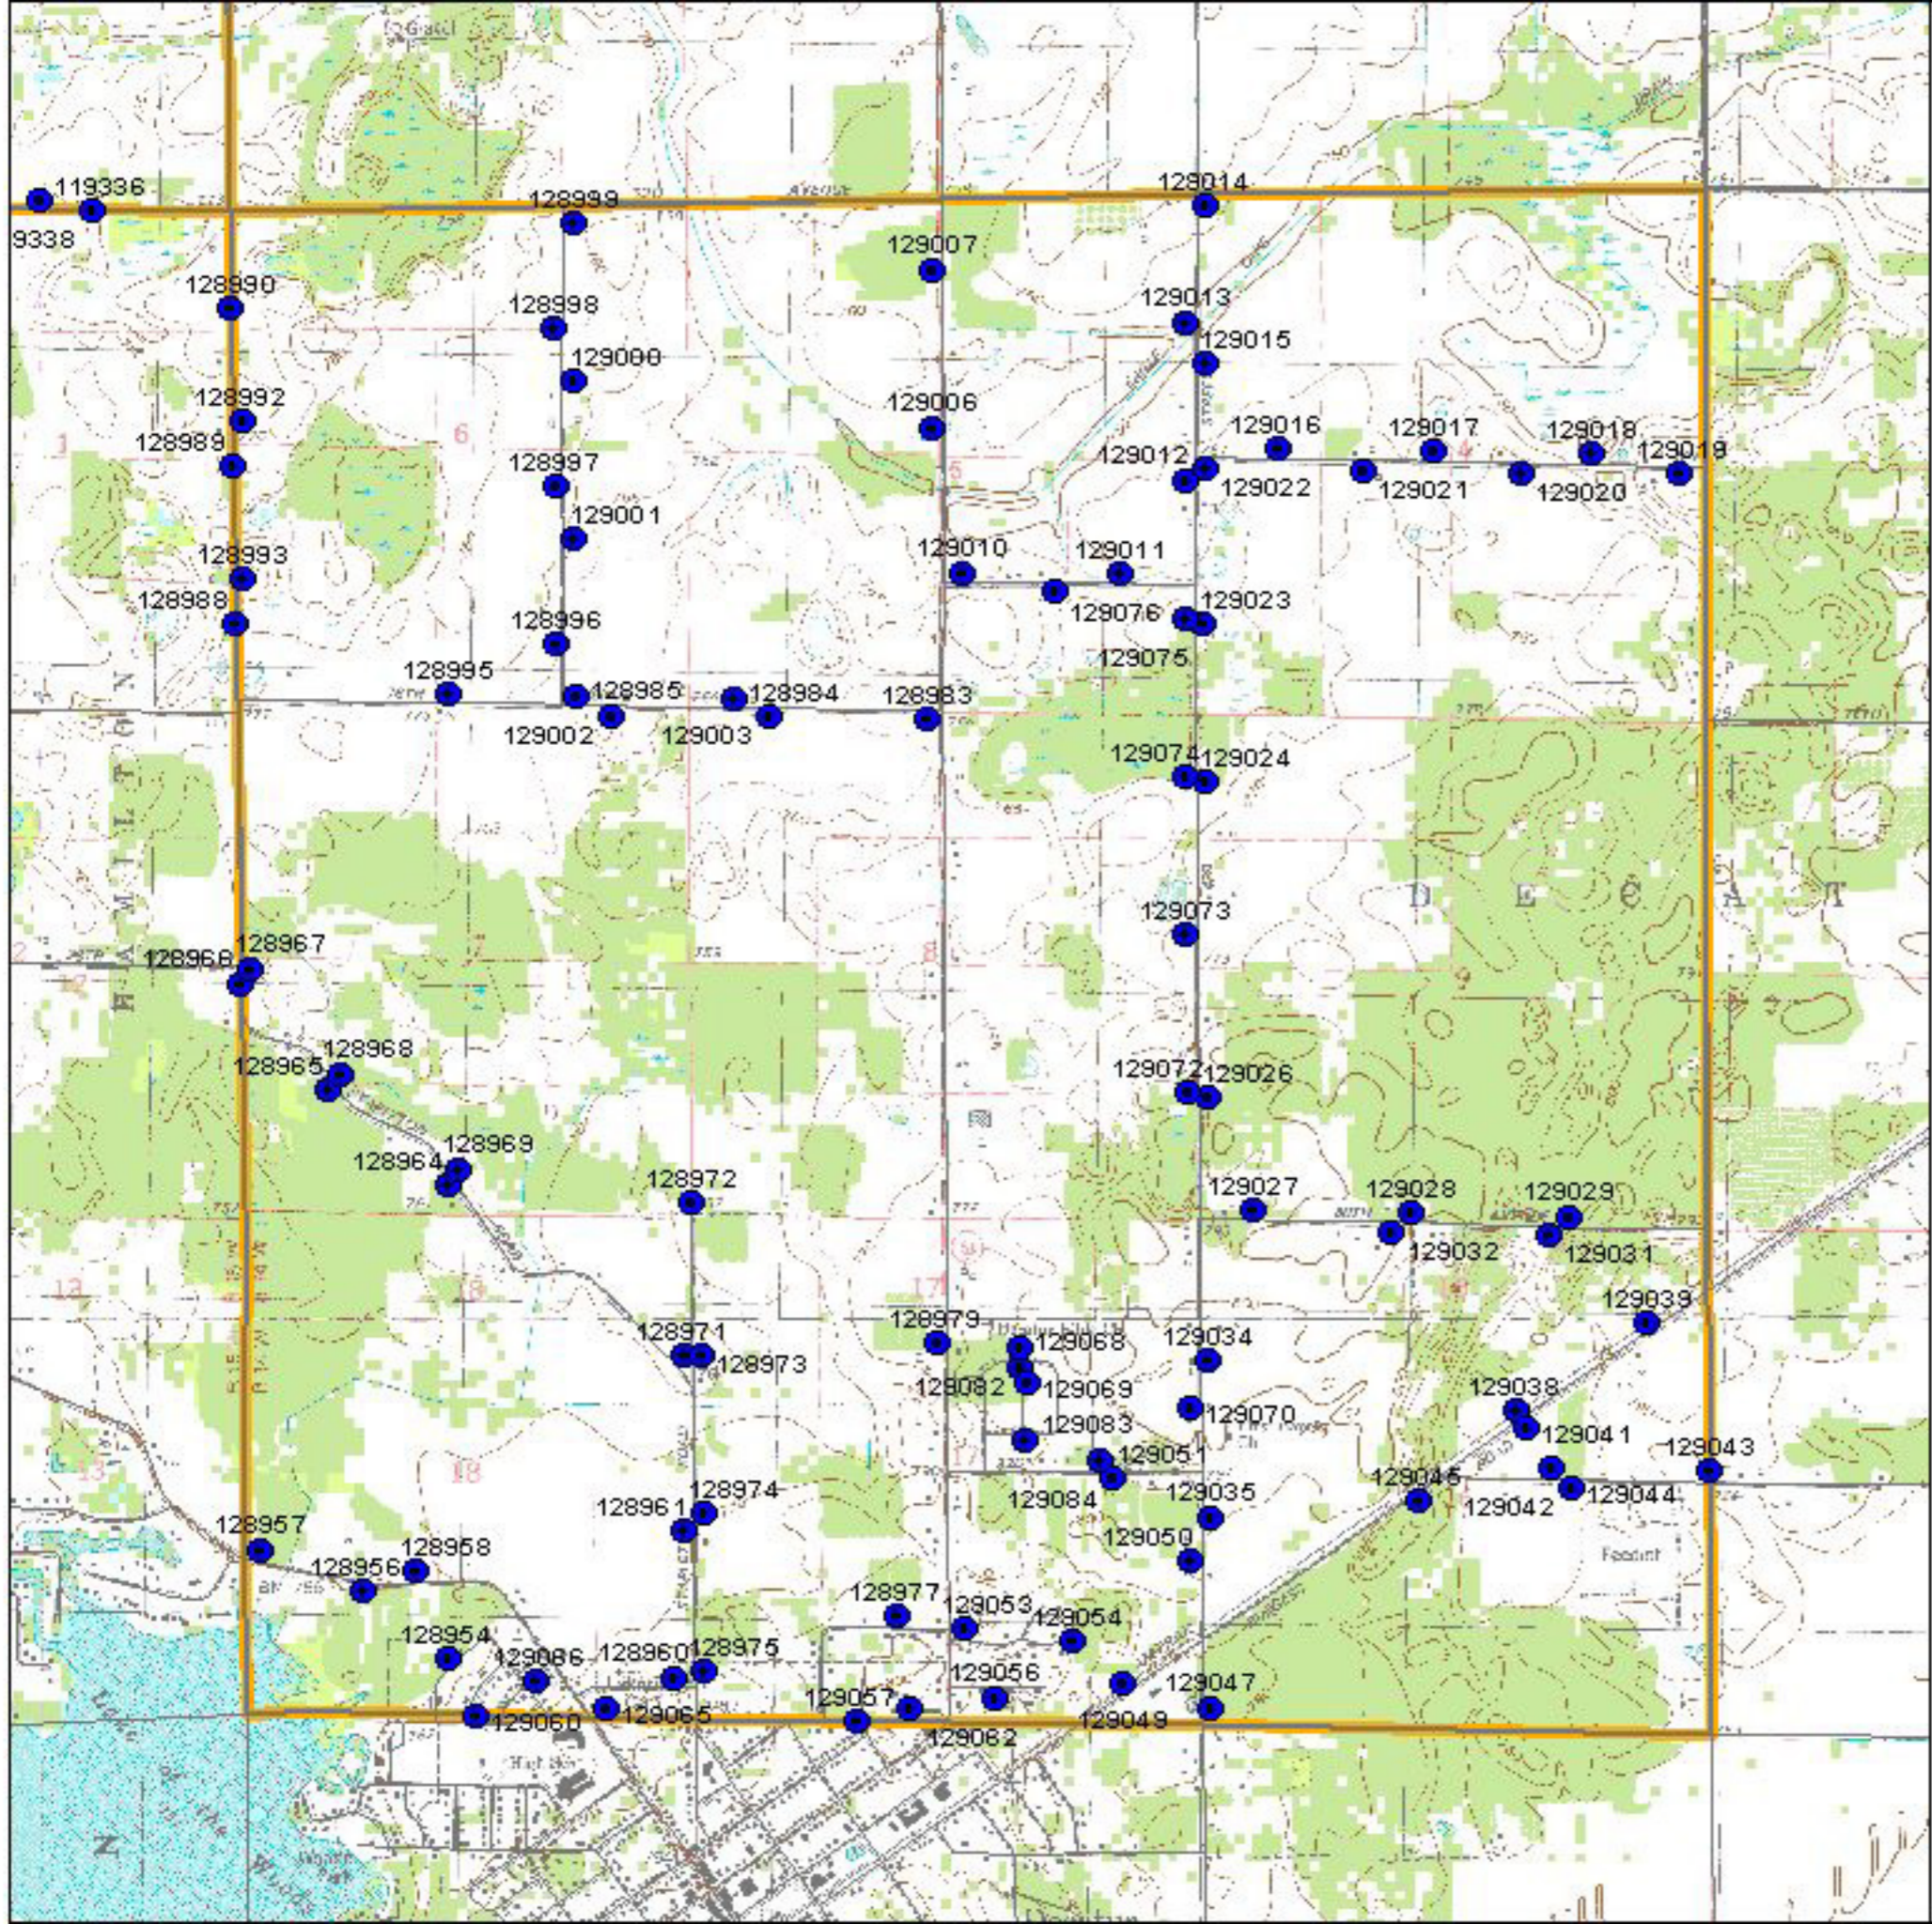

Van Buren County T04S R14W Decatur Township Block 2

LEGEND

-  BBA Point Sampling Locations (each numbered)
-  Priority Block (1/4 twp)
-  Other Blocks
- USGS Topographic Information:
 -  Major and County Roads
 -  Trails and Two-tracks
 -  Topographic Lines
- Landuse / Landcover Backdrop
 -  City Blocks
 -  Open Land, Residential, etc. incl. agriculture lands
 -  Mixed/ Deciduous / Evergreen Forest
 -  Woody Wetlands, Emergent / Herbaceous Wetlands
 -  Open Water