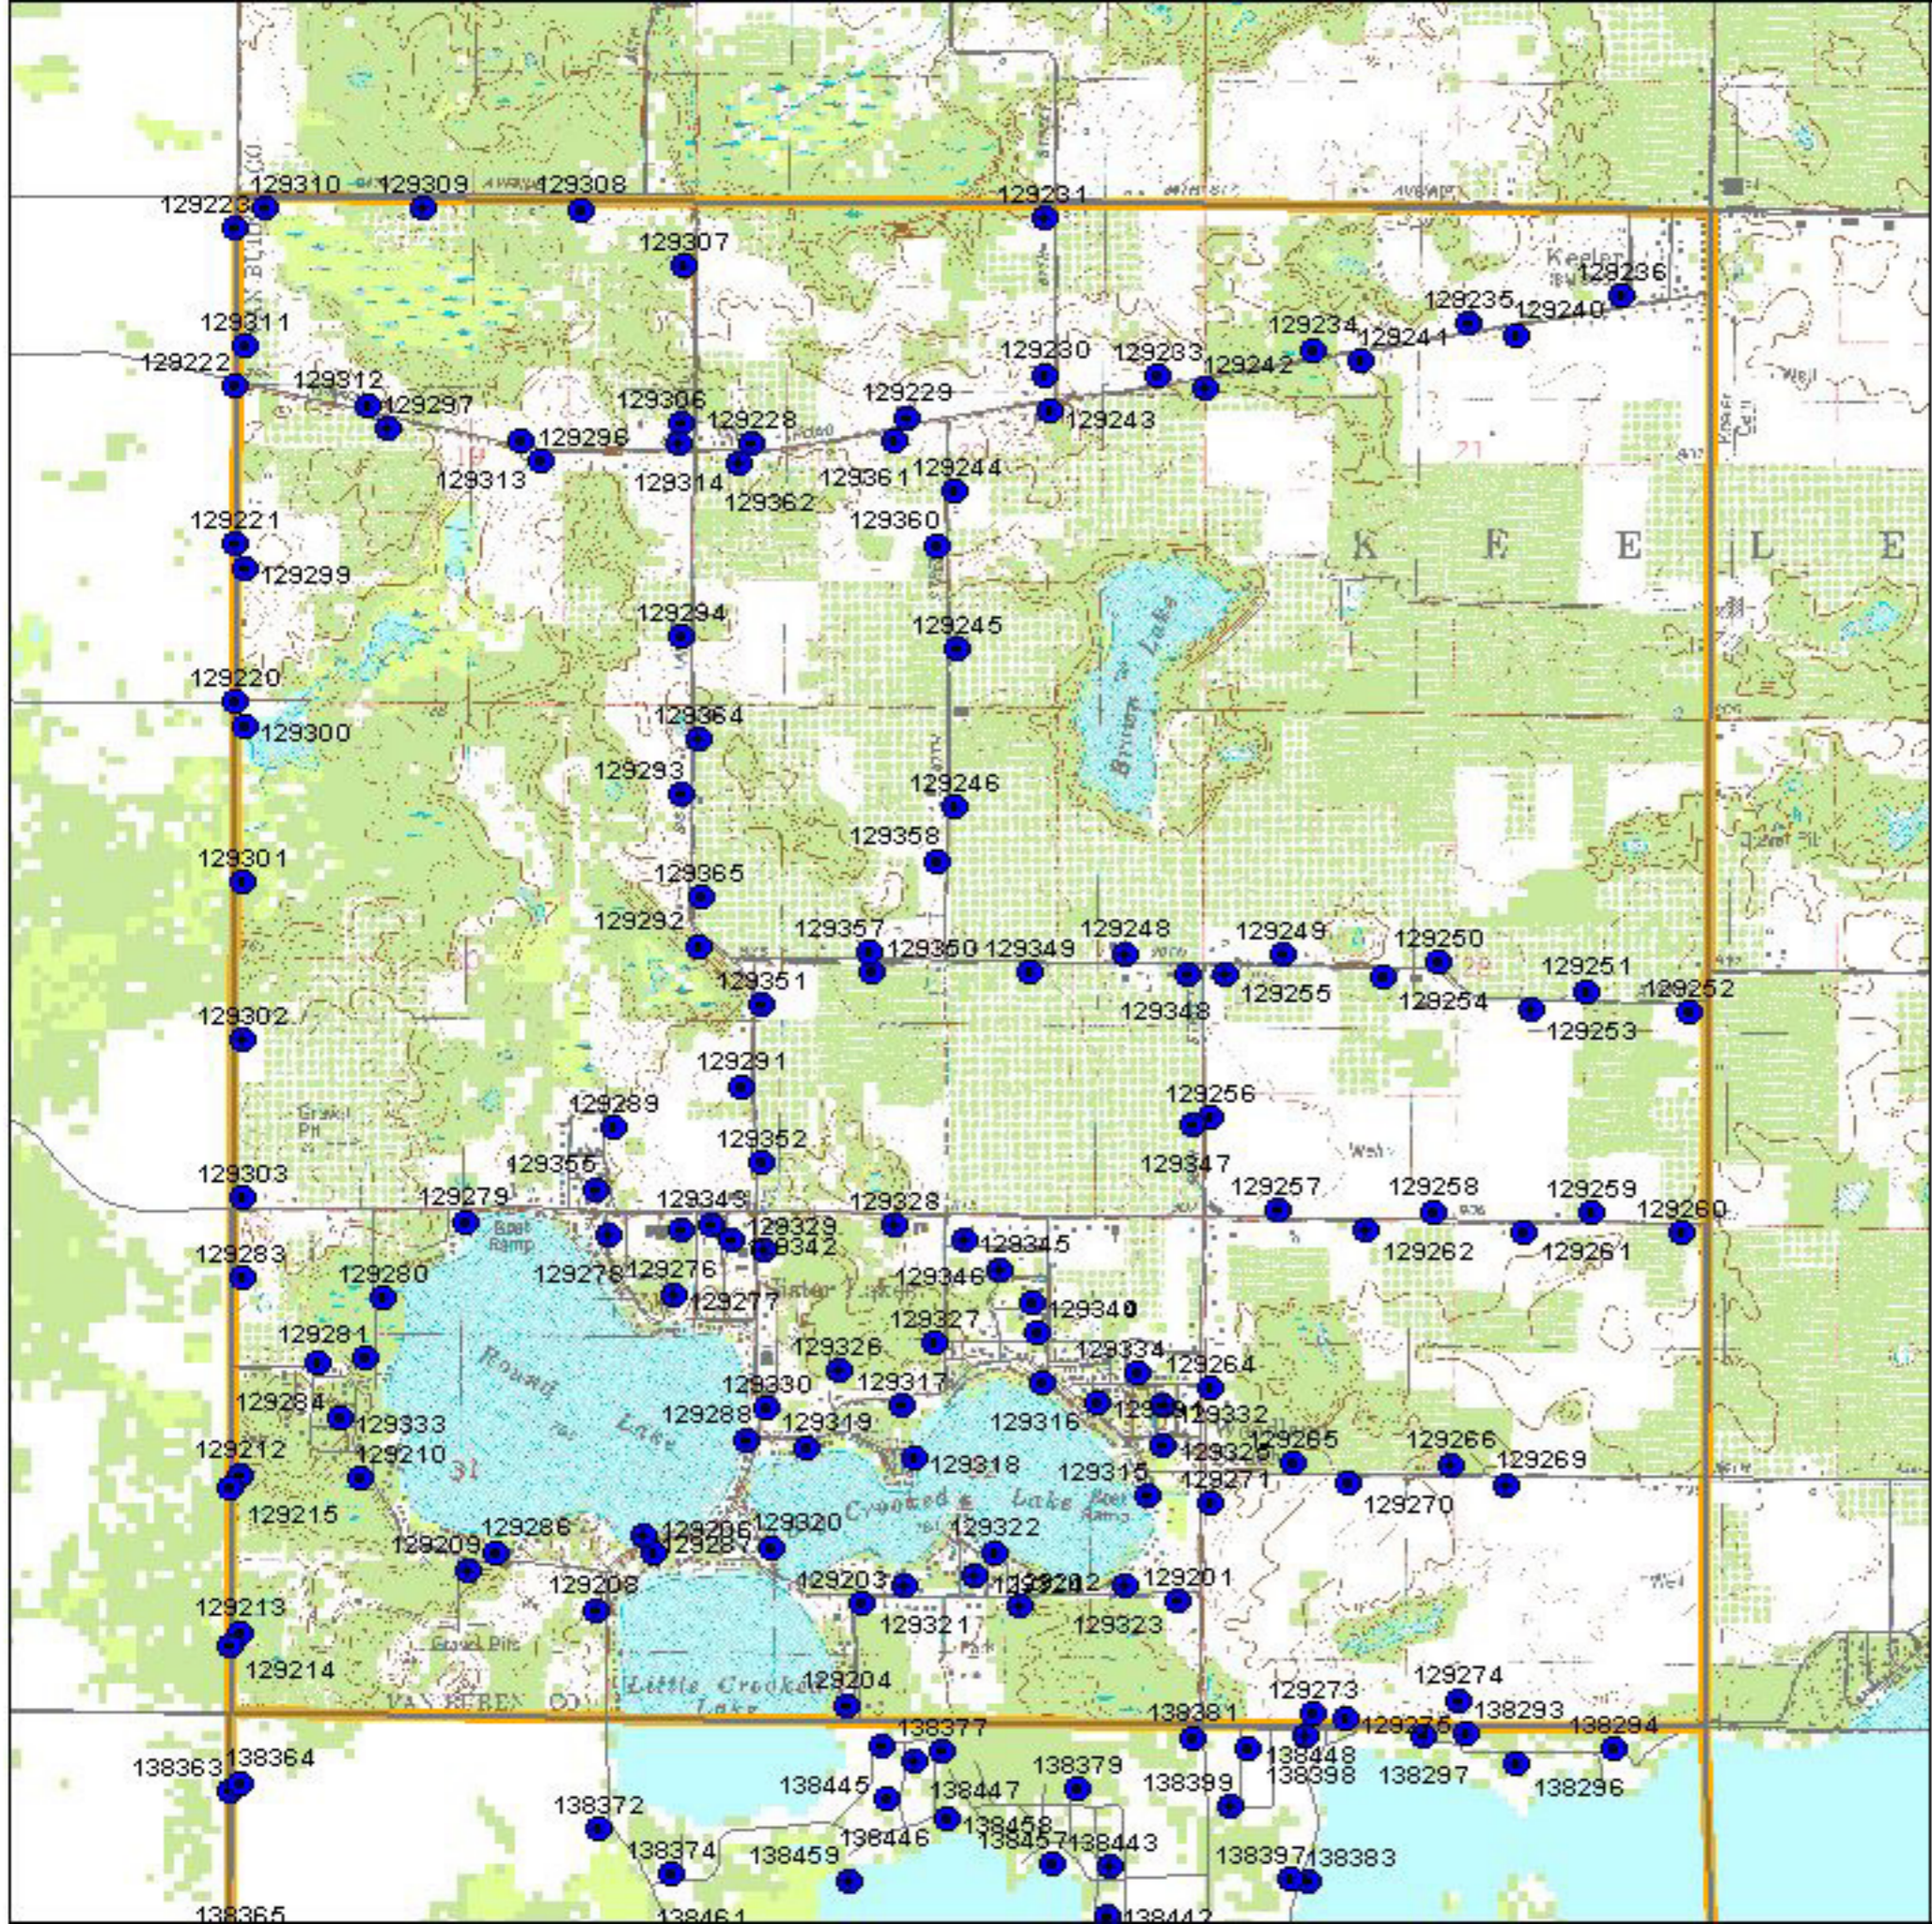

Van Buren County T04S R16W Keeler Township Block 3

LEGEND

-  BBA Point Sampling Locations (each numbered)
-  Priority Block (1/4 twp)
-  Other Blocks
- USGS Topographic Information:
 -  Major and County Roads
 -  Trails and Two-tracks
 -  Topographic Lnes
- Landuse / Landcover Backdrop
 -  City Blocks
 -  Open Land, Residential, etc. incl. agriculture lands
 -  Mixed/ Deciduous / Evergreen Forest
 -  Woody Wetlands, Emergent / Herbaceous Wetlands
 -  Open Water