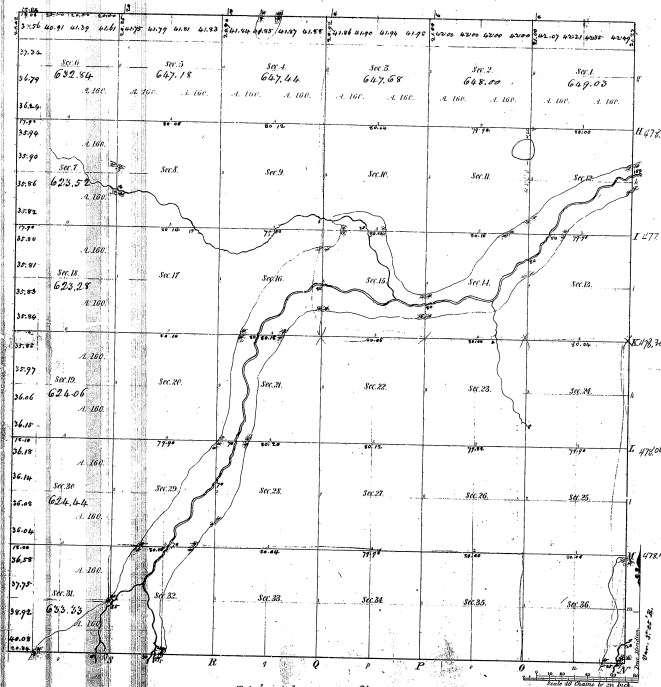

Township 1° 33' N Range 1° 3' W Mer.

Members of
 Plat Course 1812 Plat Course 1844 Plat Course 1824

16 18

18-18

Total number of Acres 32,000.50

Survey designated	In Public Domain	Date of Grant	Amount of Acreage	When Acquired	How Acquired
Township	1812	1812	24-01-51	27-11-1860	5-9-1860
Subdivisions	Ch. H. N. 1	5-7-1812	5-3-1812	4-7-1821	

(The above copy of Township 1° 33' N of Range 1° 3' West of 1st Principal Meridian, Alaska was as nearly conformable to the field notes of the survey hereon for file of the Office as has been examined and approved)

Surveyed
 1844
 1844