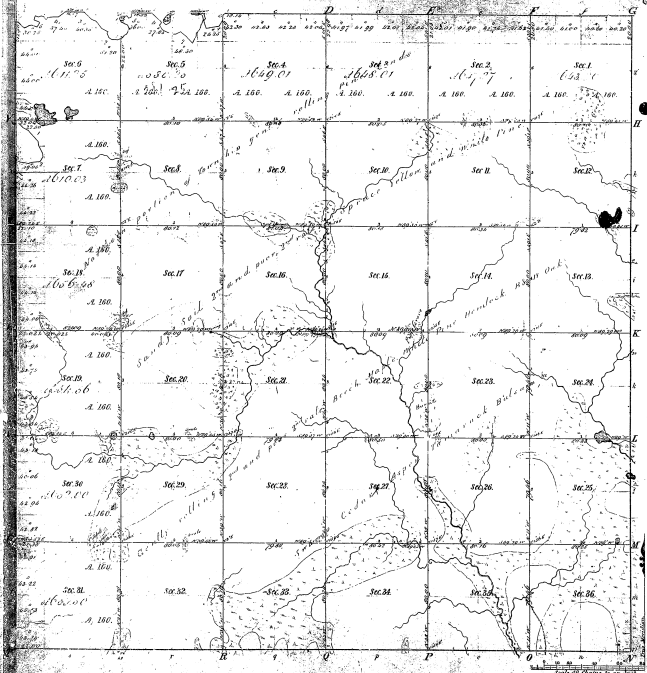

Risongary
Township N. 21 N. Range N. 1 W. Mar. Mich.

14-31

14-31

Total number of Acres 23005.56

Number of Sections	By Which Surveyed	Public or Private	Amount of Survey	When Surveyed	By Whom Surveyed
36