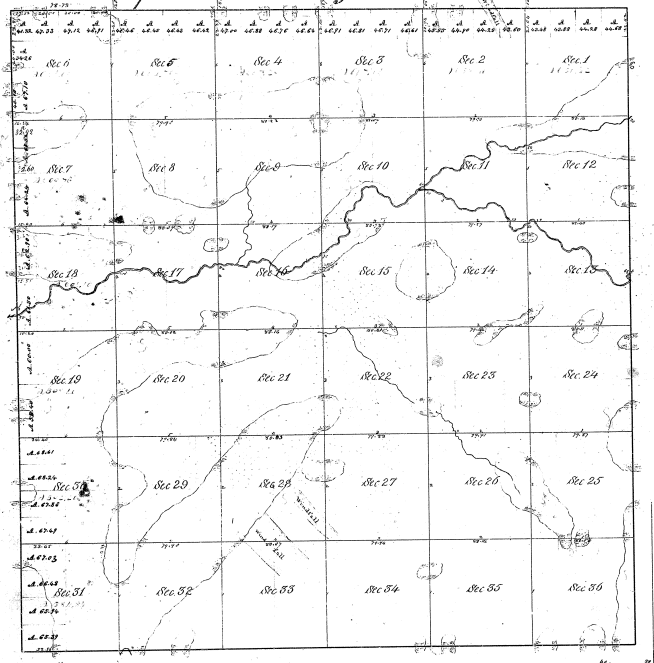

Township N<sup>o</sup> 14 N, Range N<sup>o</sup> 12 E Mer Mich.

25-23

25-23

Original Receipt	By whom conveyed	Original Date of conveyance	Original Date of recording	Original Book & Page	Original Section
		1836	1836	1130	1135
		1836	1836	1130	1135
		1836	1836	1130	1135

The above copy of Township N14N, Range N12E, Meridian Michigan, is a true and correct copy of the original copy on file in the Office, which has been examined and approved by the Surveyor General's Office.

At Ann Arbor, Mich. 20 1835.

M. J. Williams  
Surveyor Genl.