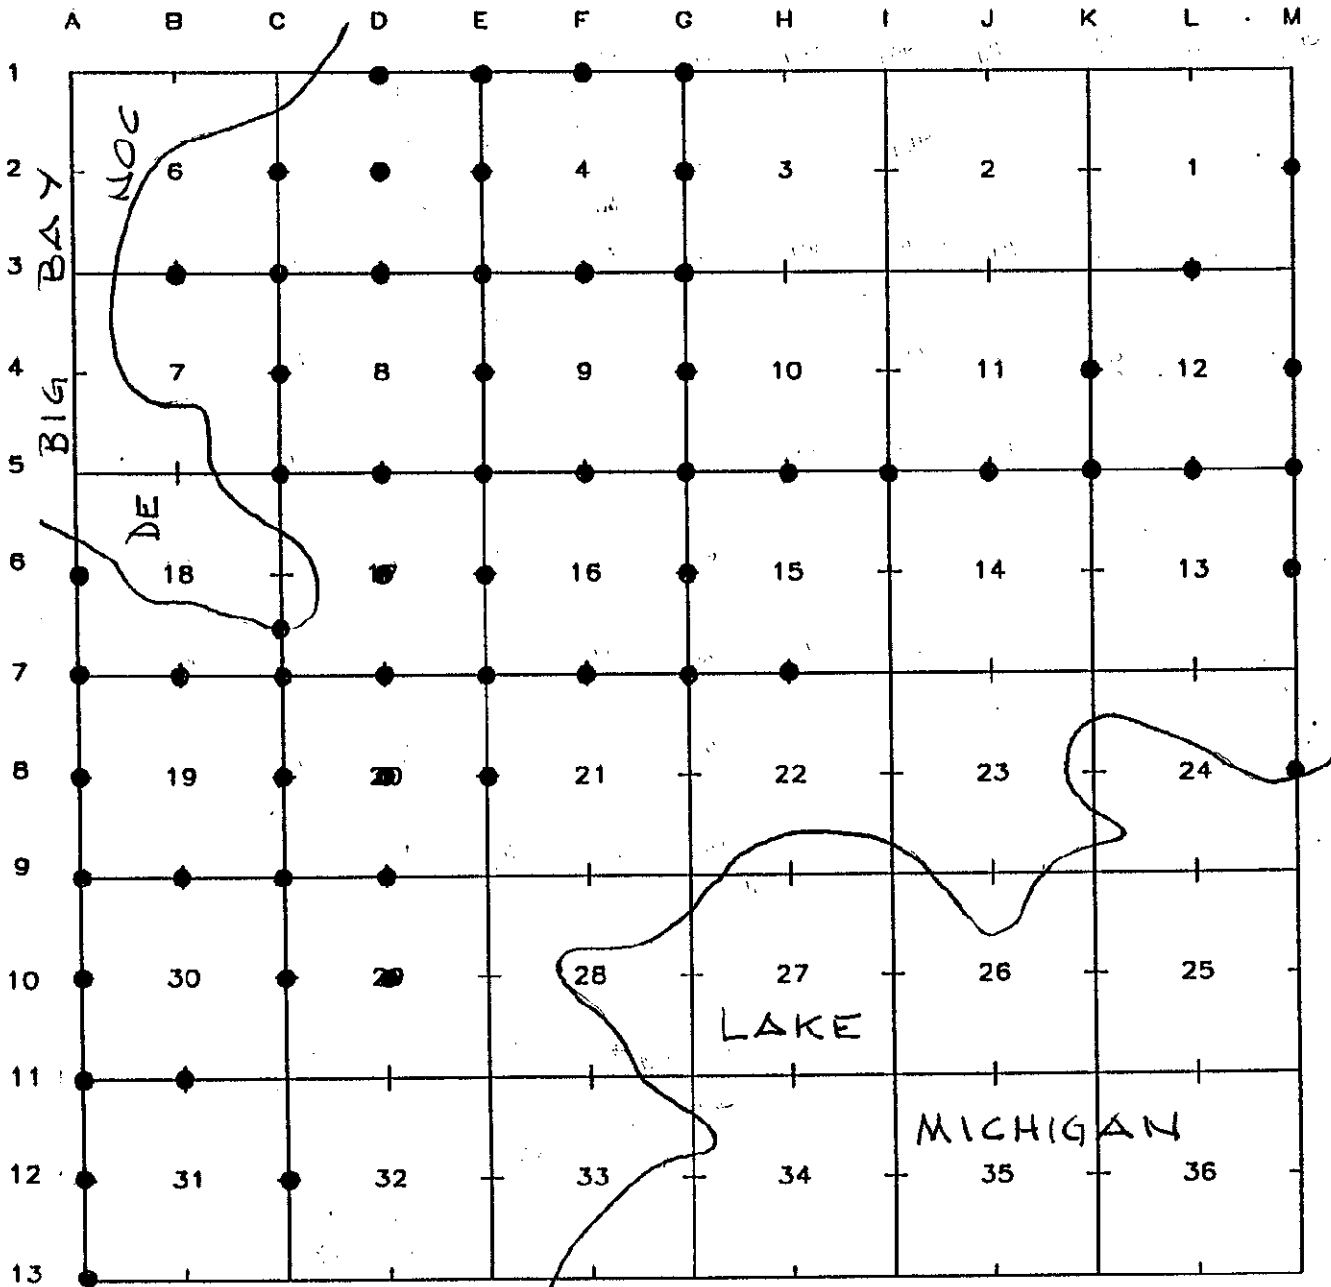

Corner Monumentation
INDEX

Delta County, Michigan

REVISIONS

JAN 25 2000

T. 39 N., R. 18 W.

SECTION

Year, 1999

● Indicates corner monumentation completed