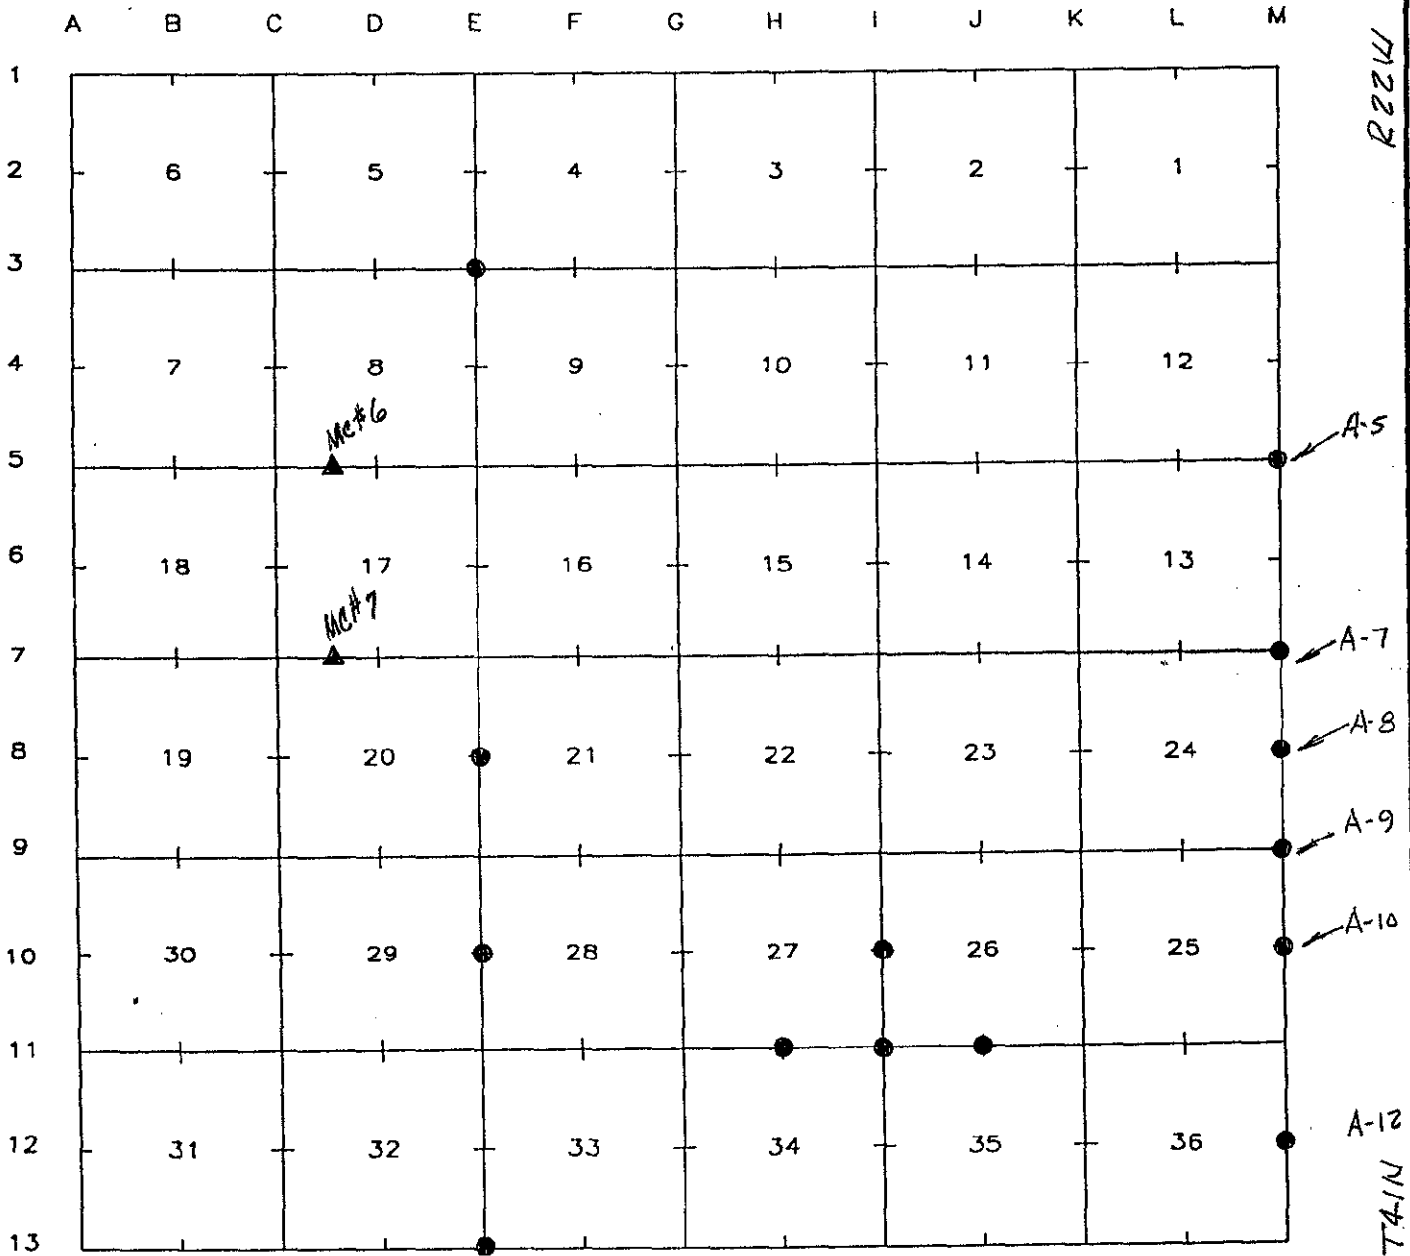

Corner Monumentation INDEX

**SURVEY &
REMONUMENTATION**

Delta County, Michigan

(16)

FEB 18 1998

T. 41 N., R. 23 W.

SECTION

Year 1997

BALDWIN TWP.

● Indicates corner monumentation completed