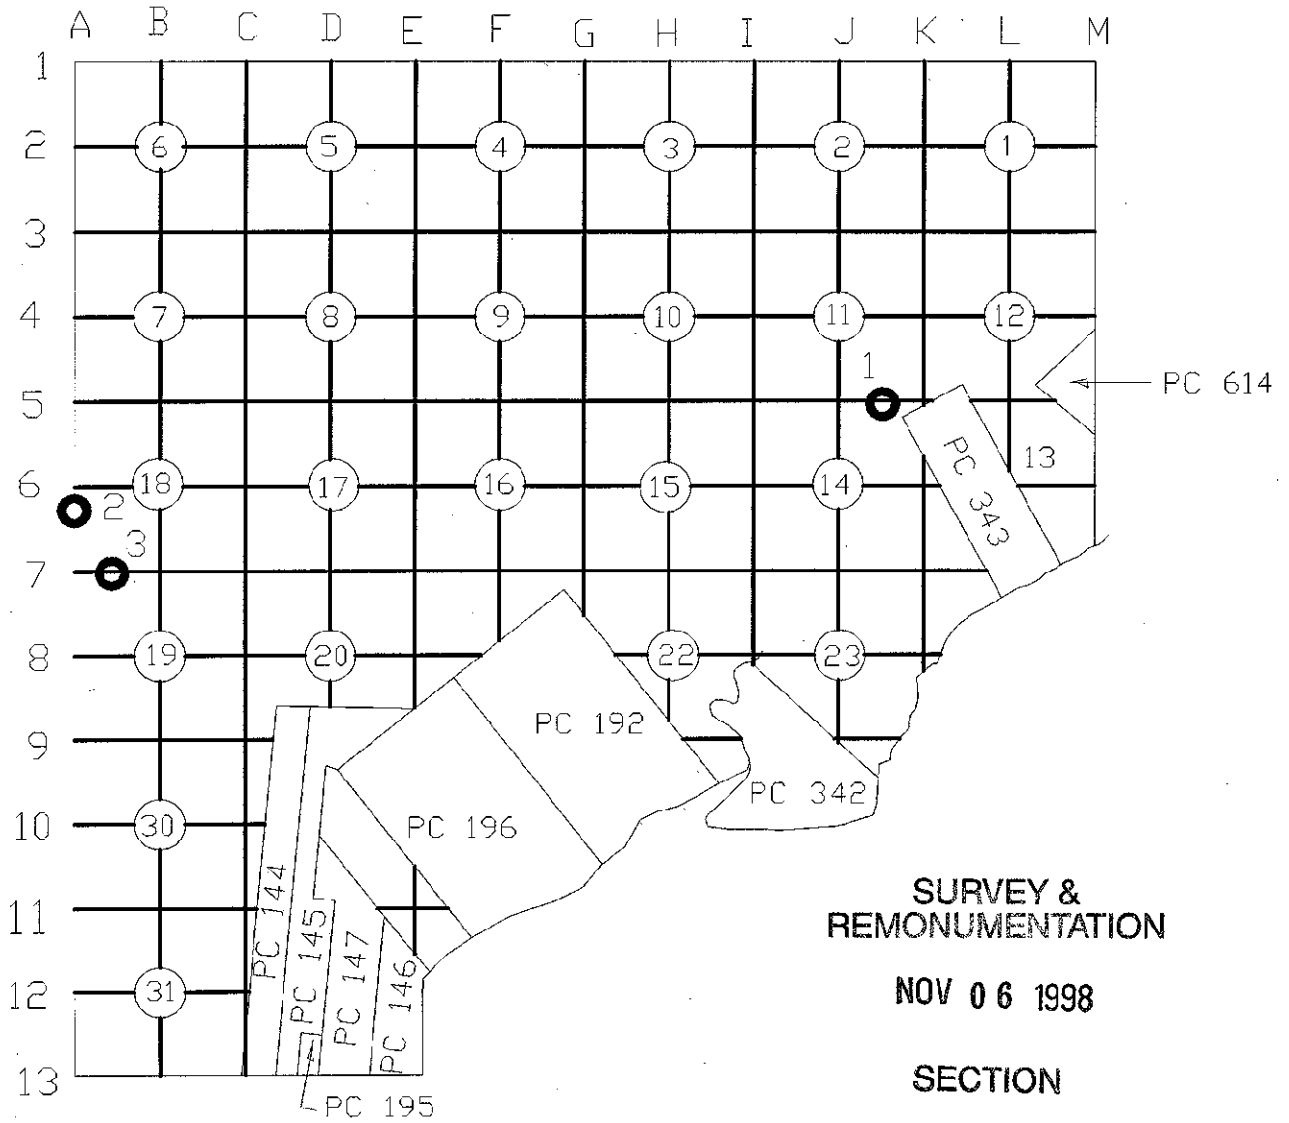

Chesterfield Township T3N, R14E

- 1 = BETWEEN J-5 AND K-5 L 6166 P 002 #810
- 2 = SOUTH OF A-6 L 6862 P 843 #805
- 3 = BETWEEN A-7 AND B-7 L6862 P 841 #809